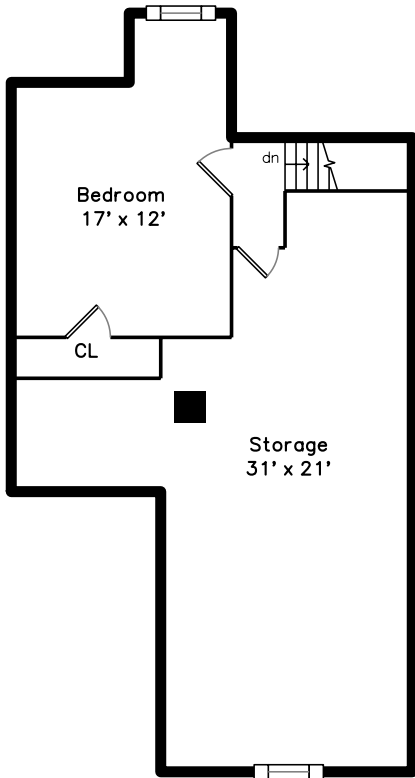

Top

Upper

Main

**175 Adams Street
Malden, MA 02148**

PicturePlan by  vis-home

Measurements may not be 100% accurate.
Floor plans are provided for convenience only.
Room sizes are not used to calculate area.

Top

Upper

Main

Outside

Outside

Outside

Backyard

Garage

Living Room

Living Room

Dining Room

Dining Room

Kitchen

Kitchen

Kitchen

Bonus Room

Bathroom

Deck

Living Room

Living Room

Kitchen

Kitchen

Bedroom

Bedroom