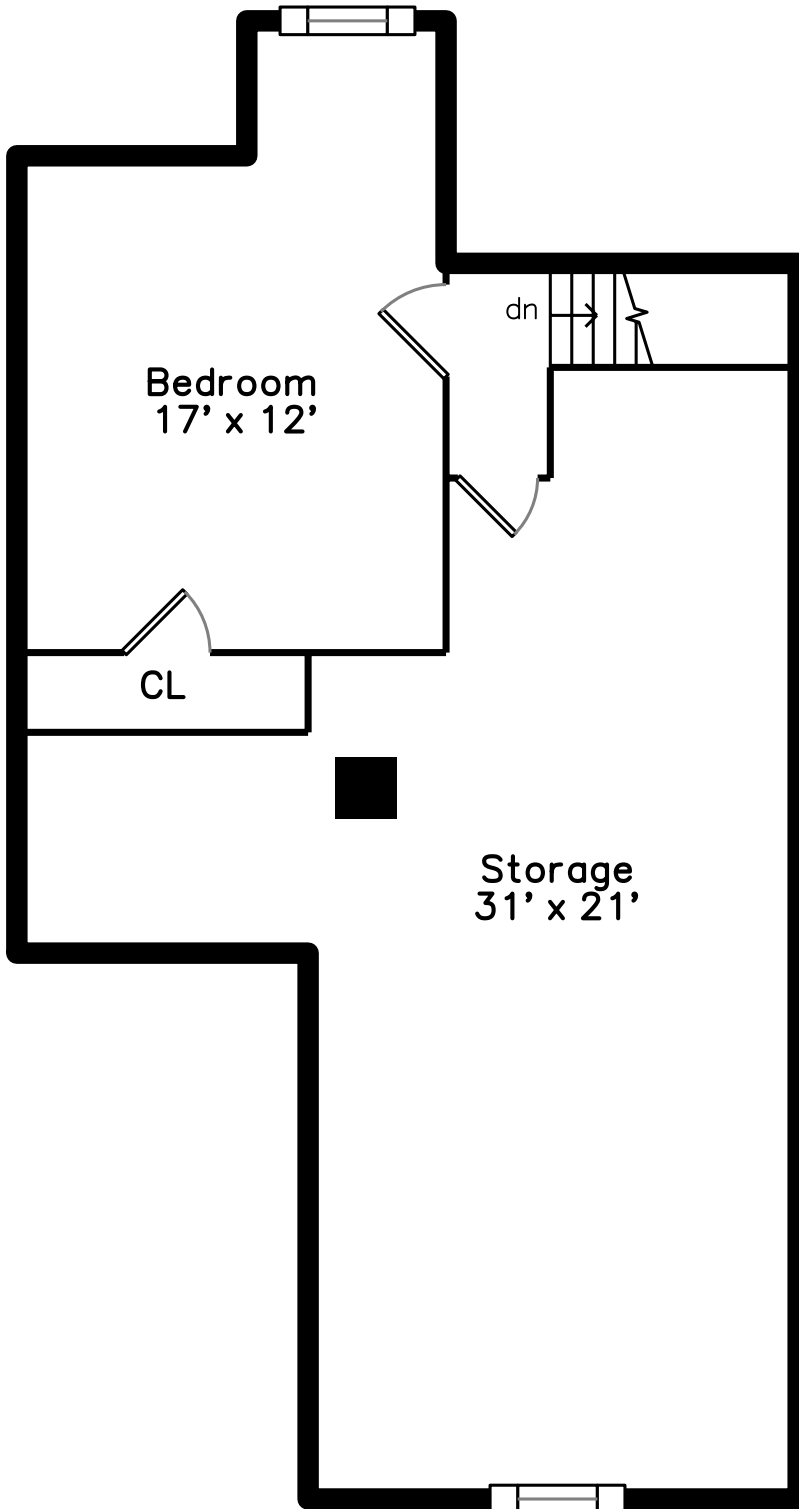

Top

Upper

Main

**175 Adams Street
Malden, MA 02148**

PicturePlan by  vis-home

Measurements may not be 100% accurate.
Floor plans are provided for convenience only.
Room sizes are not used to calculate area.

Top

Upper

Main

Outside

Outside

Outside

Backyard

Garage

Living Room

Living Room

Dining Room

Dining Room

Kitchen

Kitchen

Kitchen

Bonus Room

Bathroom

Deck

Living Room

Living Room

Kitchen

Kitchen

Bedroom

Bedroom