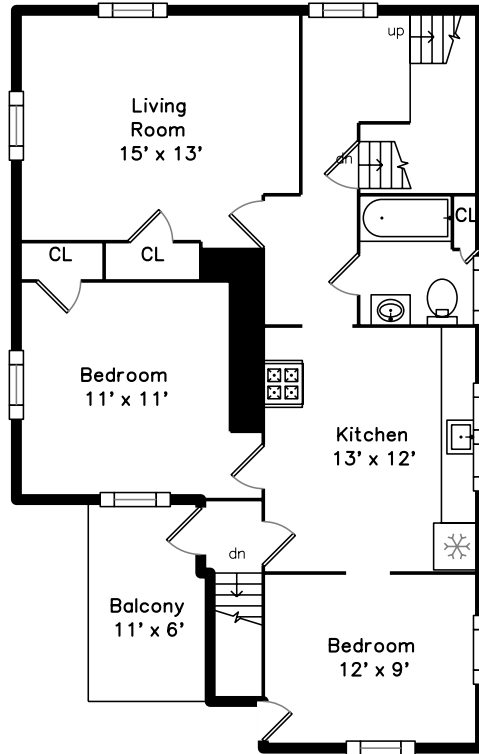

Top

Upper

Main

**175 Adams Street
Malden, MA 02148**

PicturePlan by  vis-home

Measurements may not be 100% accurate.
Floor plans are provided for convenience only.
Room sizes are not used to calculate area.

Living Room

Living Room

Dining Room

Dining Room

Kitchen

Kitchen

Kitchen

Bonus Room

Bathroom

Deck

Living Room

Living Room

Kitchen

Kitchen

Bedroom

Bedroom

Bedroom

Bathroom

Balcony

Bedroom

Bedroom

Storage