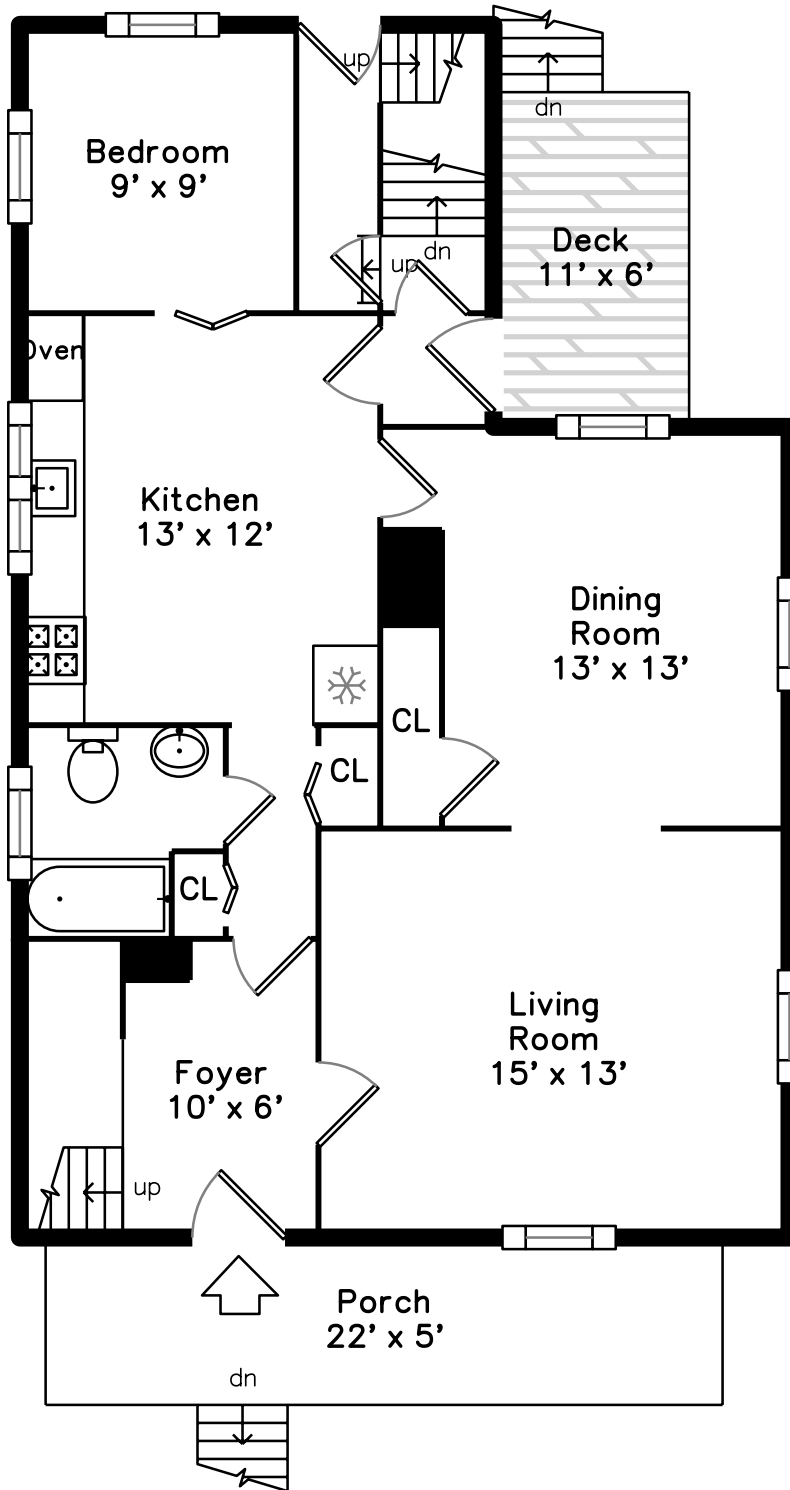

Top

Upper

Main

**175 Adams Street
Malden, MA 02148**

PicturePlan by  vis-home

Measurements may not be 100% accurate.
Floor plans are provided for convenience only.
Room sizes are not used to calculate area.

Top

Upper

Main

Outside

Outside

Outside

Backyard

Garage

Living Room

Living Room

Dining Room

Dining Room

Kitchen

Kitchen

Kitchen

Bonus Room

Bathroom

Deck

Living Room

Living Room

Kitchen

Kitchen

Bedroom

Bedroom