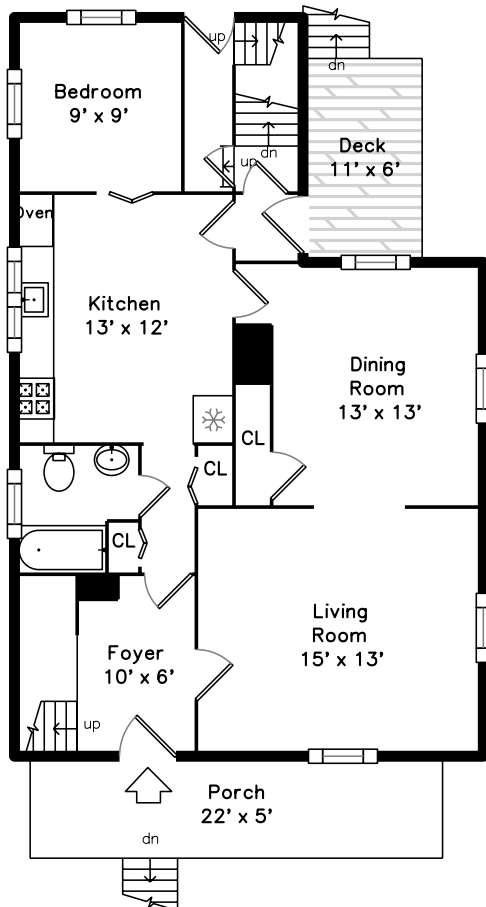

Top

Upper

Main

**175 Adams Street
Malden, MA 02148**

PicturePlan by  vis-home

Measurements may not be 100% accurate.
Floor plans are provided for convenience only.
Room sizes are not used to calculate area.

Top

Upper

Main

Outside

Outside

Outside

Backyard

Garage

Living Room

Living Room

Dining Room

Dining Room

Kitchen

Kitchen

Kitchen

Bonus Room

Bathroom

Deck

Living Room

Living Room

Kitchen

Kitchen

Bedroom

Bedroom