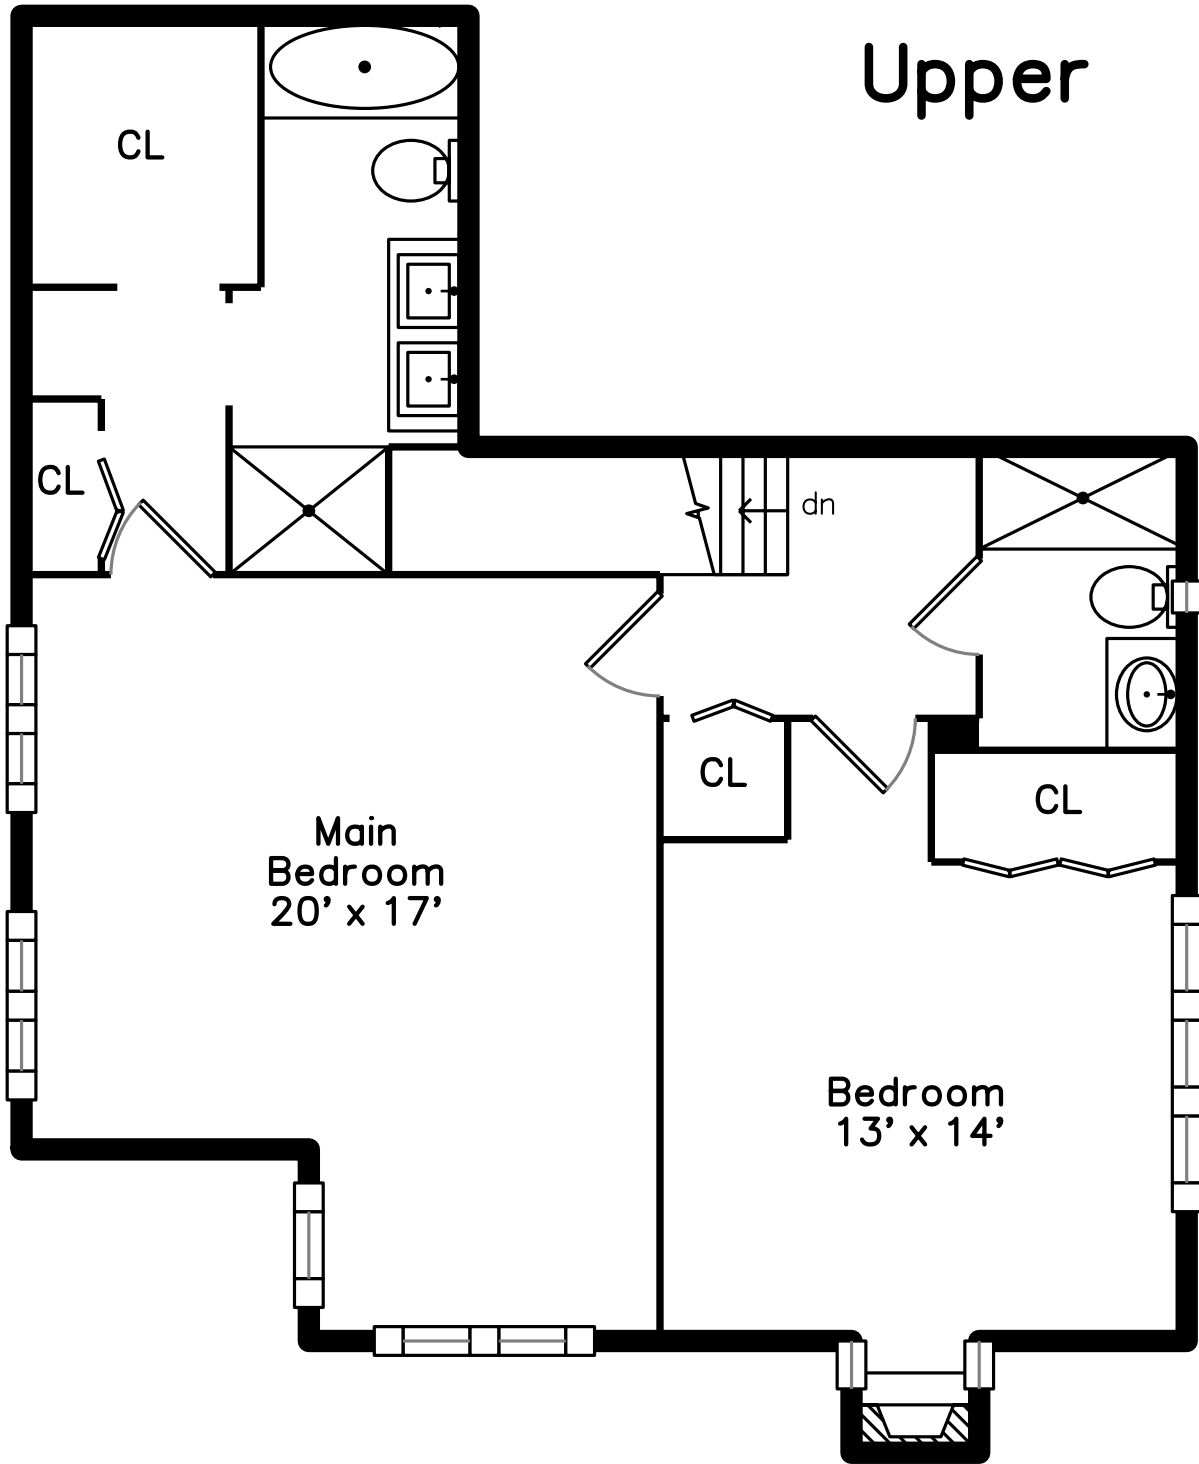

2 Benjamin Place 2 Brookline, MA 02467

PicturePlan by  vis-home

Measurements may not be 100% accurate.
Floor plans are provided for convenience only.
Room sizes are not used to calculate area.

Upper

Main

Lower

Foyer

Foyer

Living Room

Living Room

Living Room

Living Room

Living Room

Living Room

Dining Room

Dining Room

Kitchen

Kitchen

Kitchen

Kitchen

Kitchen

Family Room

Family Room

Family Room

Family Room

Deck

Deck

Deck

Hall

Bedroom