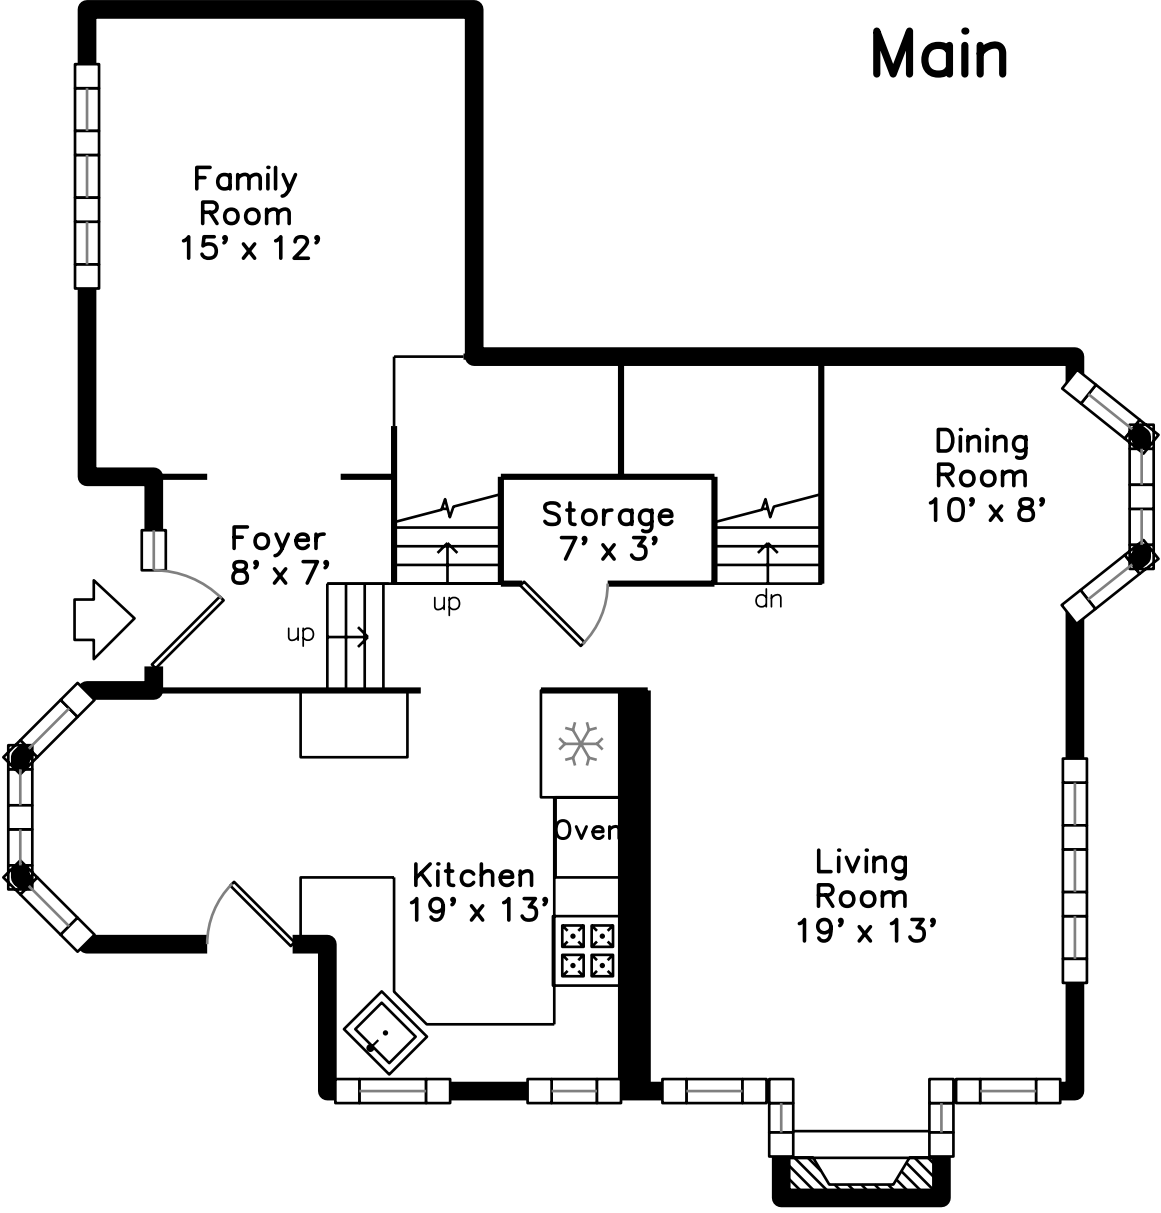

2 Benjamin Place 2 Brookline, MA 02467

PicturePlan by  vis-home

Measurements may not be 100% accurate.
Floor plans are provided for convenience only.
Room sizes are not used to calculate area.

Upper

Main

Lower

Foyer

Foyer

Living Room

Living Room

Living Room

Living Room

Living Room

Living Room

Dining Room

Dining Room

Kitchen

Kitchen

Kitchen

Kitchen

Kitchen

Family Room

Family Room

Family Room

Family Room

Deck

Deck

Deck

Hall

Bedroom