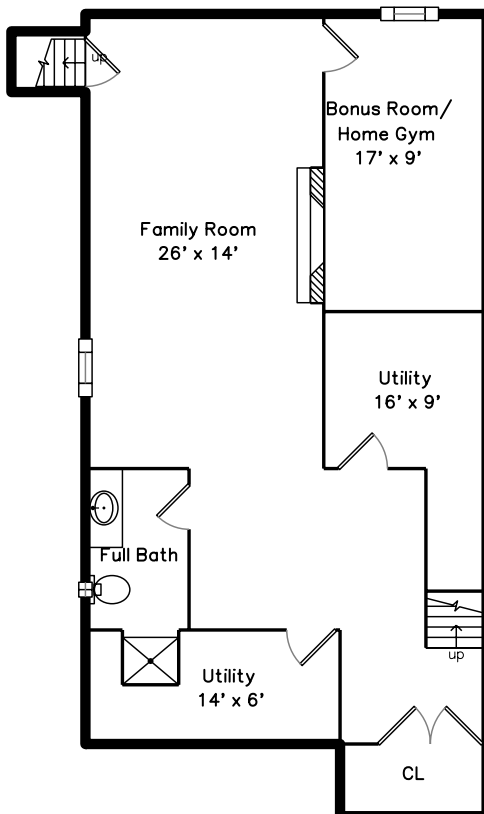

# Upper

# Main

# Basement

55 Copeland Street  
Watertown, MA 02472

PicturePlan by  vis-home

Measurements may not be 100% accurate.  
Floor plans are provided for convenience only.  
Room sizes are not used to calculate area.