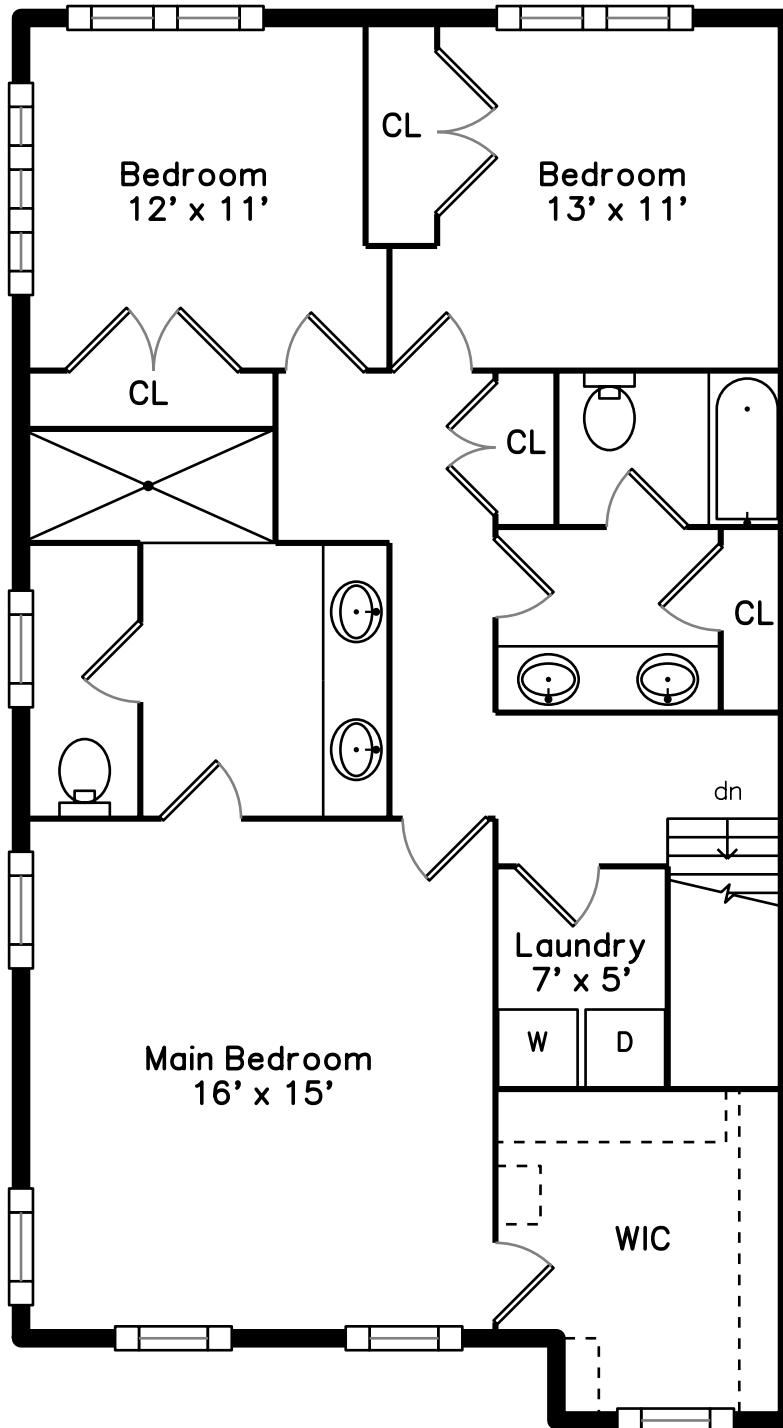

# Basement

55 Copeland Street  
Watertown, MA 02472

PicturePlan by  vis-home

Measurements may not be 100% accurate.  
Floor plans are provided for convenience only.  
Room sizes are not used to calculate area.

# Upper

Living Room

Living Room

Living Room

Foyer

Foyer

4th Bedroom

Main Bedroom Suite

Main Bedroom Suite

Main Bathroom

Main Bathroom

WalkInCloset

WalkInCloset

WalkInCloset

2nd Bedroom

2nd Bedroom

3rd Bedroom