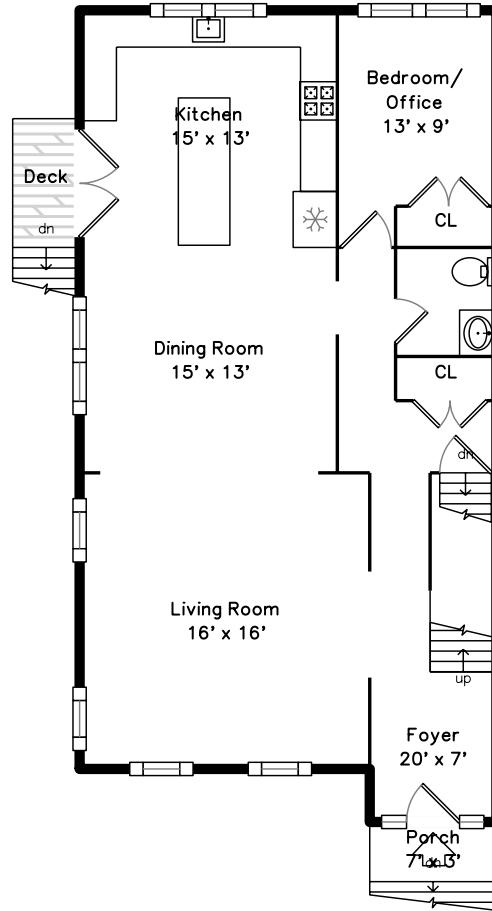

# Upper

# Main

# Basement

55 Copeland Street  
Watertown, MA 02472

PicturePlan by  vis-home

Measurements may not be 100% accurate.  
Floor plans are provided for convenience only.  
Room sizes are not used to calculate area.

Living Room

Living Room

Living Room

Foyer

Foyer

4th Bedroom

Main Bedroom Suite

Main Bedroom Suite