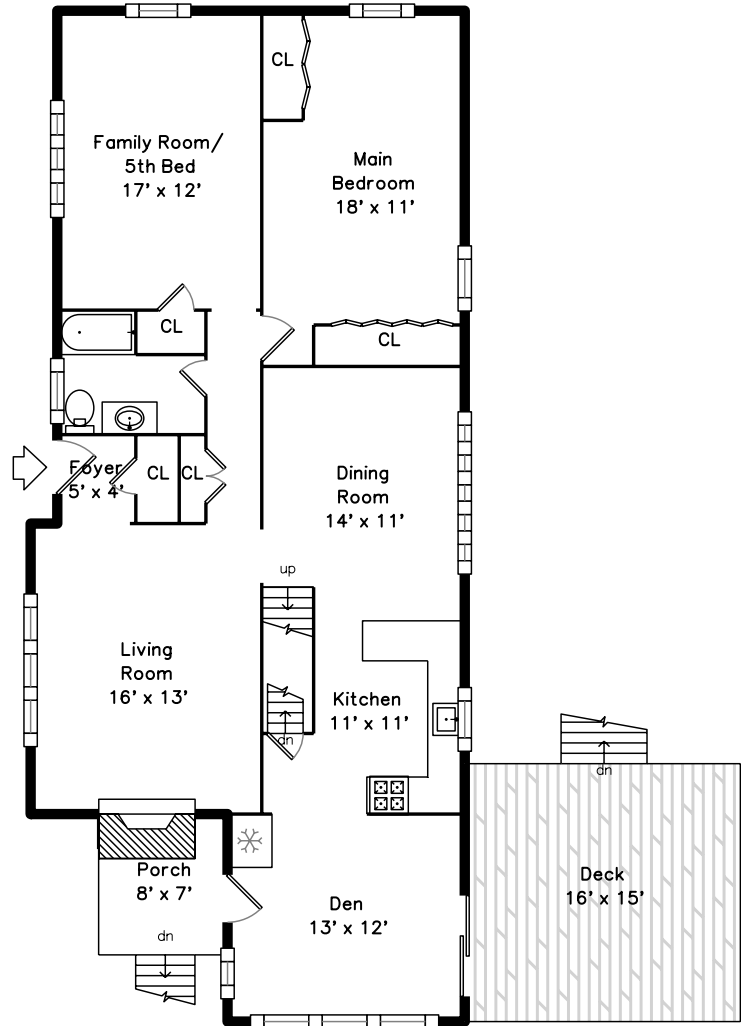

Upper

Main

Basement

20 Longwood Terrace Norwood, MA 02062

PicturePlan by  vis-home

Measurements may not be 100% accurate.
Floor plans are provided for convenience only.
Room sizes are not used to calculate area.

Upper

Main

Basement

Outside

Outside

Backyard

Deck

Deck

Living Room

Living Room

Dining Room

Kitchen

Kitchen

Den

Den

Family Room

Family Room

Main Bedroom

Main Bedroom

Bathroom

Bathroom

Bedroom

Bedroom

Bedroom