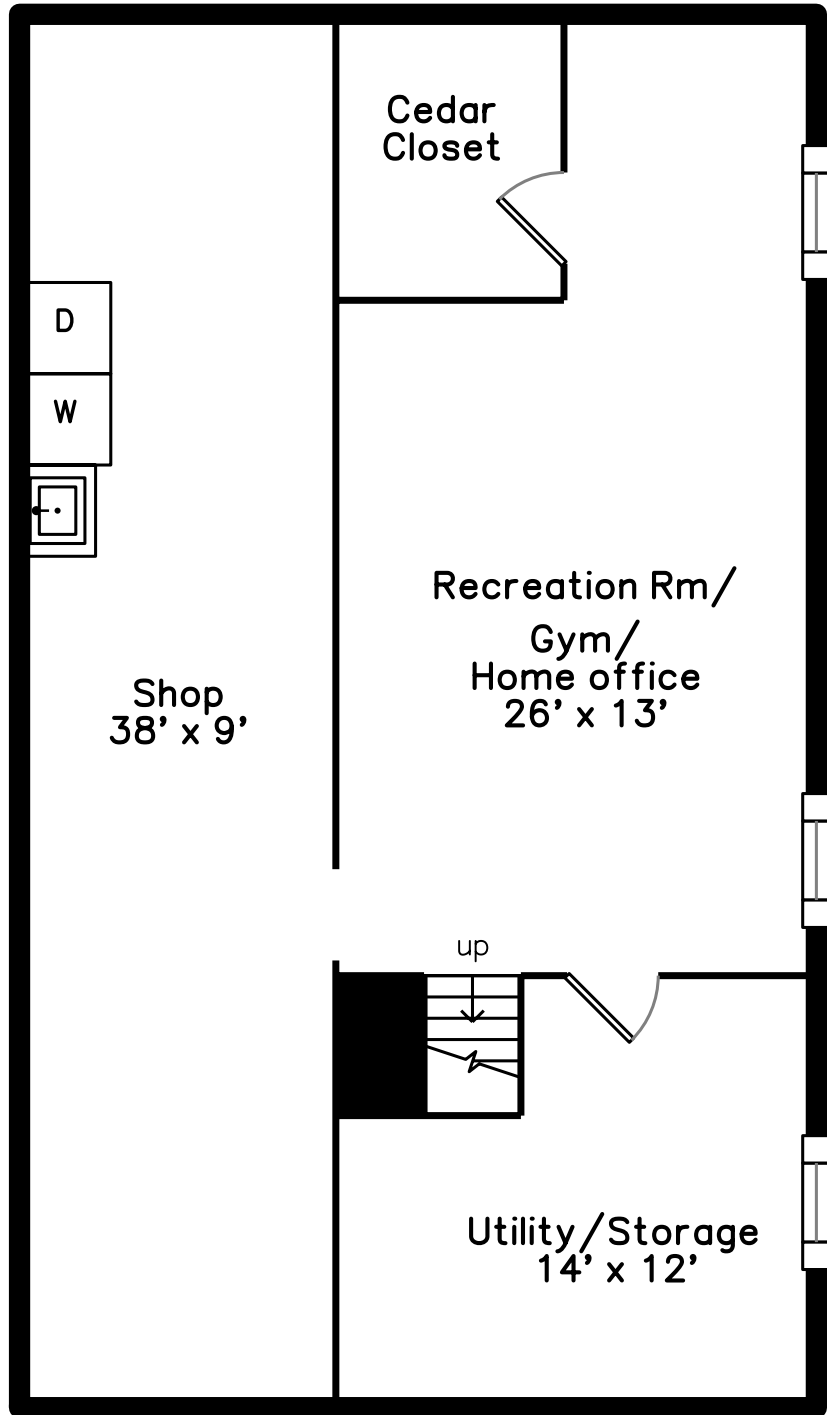

Upper

Main

Basement

20 Longwood Terrace Norwood, MA 02062

PicturePlan by  vis-home

Measurements may not be 100% accurate.
Floor plans are provided for convenience only.
Room sizes are not used to calculate area.

Upper

Main

Basement

Outside

Outside

Backyard

Deck

Deck

Living Room

Living Room

Dining Room

Kitchen

Kitchen

Den

Den

Family Room

Family Room

Main Bedroom

Main Bedroom

Bathroom

Bathroom

Bedroom

Bedroom

Bedroom