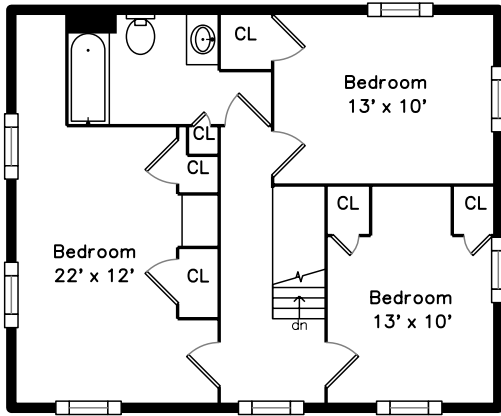

Upper

Main

Basement

20 Longwood Terrace Norwood, MA 02062

PicturePlan by  vis-home

Measurements may not be 100% accurate.
Floor plans are provided for convenience only.
Room sizes are not used to calculate area.

Upper

Main

Basement

Outside

Outside

Backyard

Deck

Deck

Living Room

Living Room

Dining Room

Kitchen

Kitchen

Den

Den

Family Room

Family Room

Main Bedroom

Main Bedroom

Bathroom

Bathroom

Bedroom

Bedroom

Bedroom