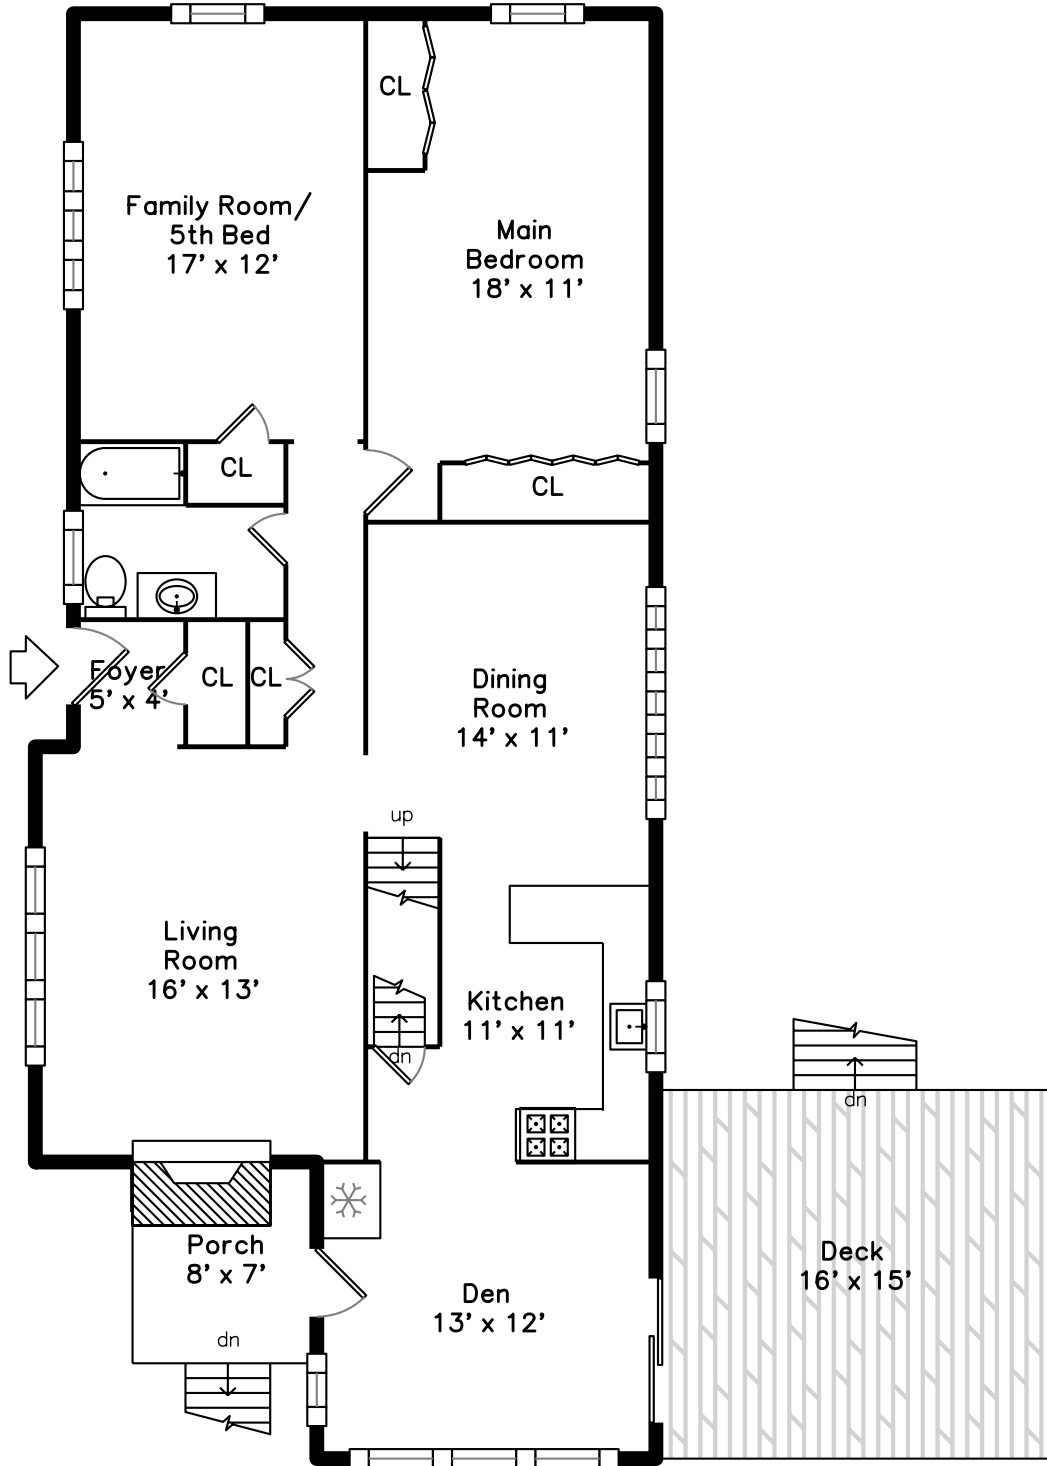

Upper

Main

Basement

20 Longwood Terrace Norwood, MA 02062

PicturePlan by  vis-home

Measurements may not be 100% accurate.
Floor plans are provided for convenience only.
Room sizes are not used to calculate area.

Upper

Main

Basement

Outside

Outside

Backyard

Deck

Deck

Living Room

Living Room

Dining Room

Kitchen

Kitchen

Den

Den

Family Room

Family Room

Main Bedroom

Main Bedroom

Bathroom

Bathroom

Bedroom

Bedroom

Bedroom