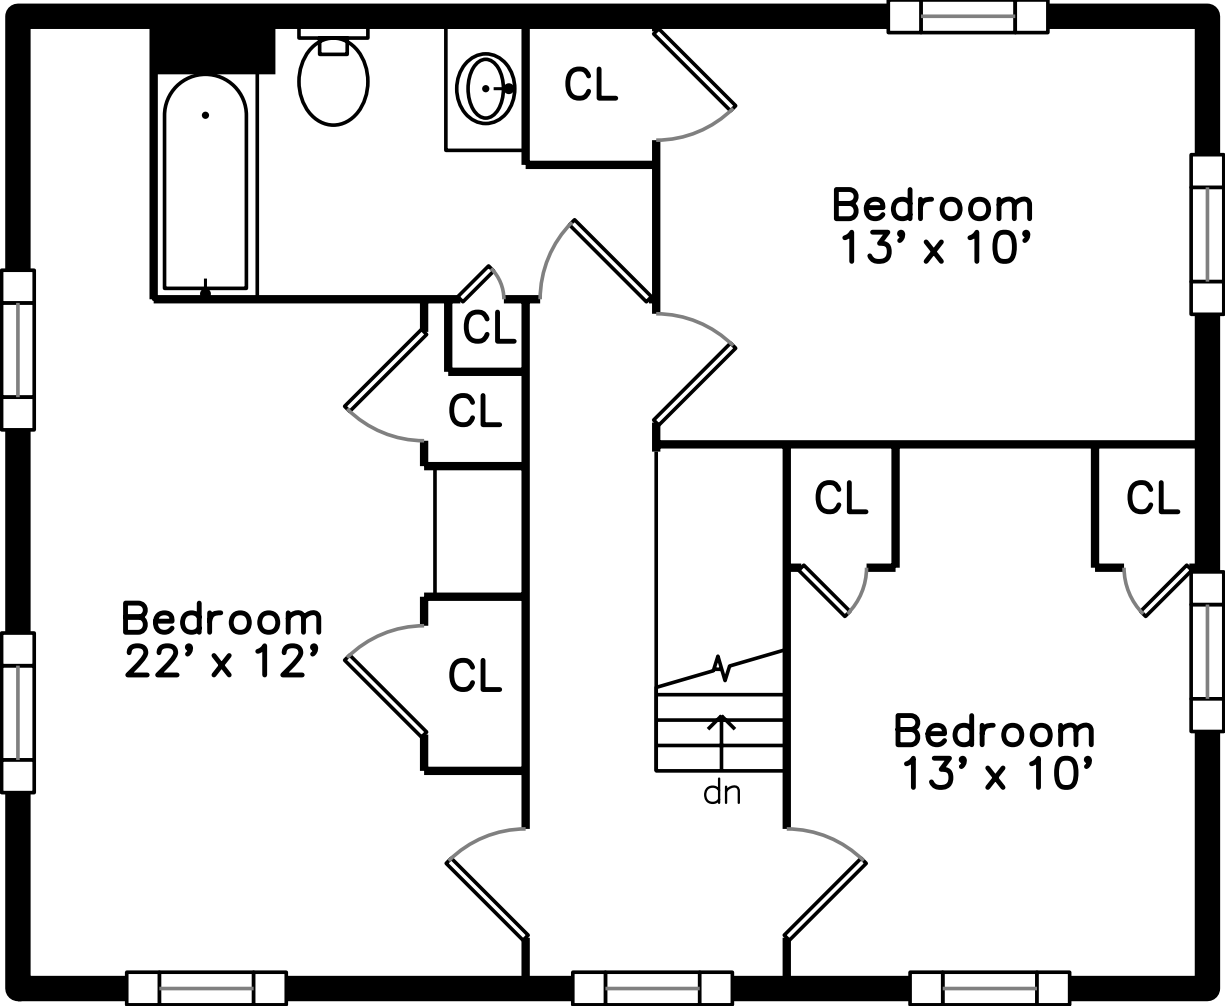

Upper

Main

Basement

20 Longwood Terrace Norwood, MA 02062

PicturePlan by  vis-home

Measurements may not be 100% accurate.
Floor plans are provided for convenience only.
Room sizes are not used to calculate area.

Upper

Main

Basement

Outside

Outside

Backyard

Deck

Deck

Living Room

Living Room

Dining Room

Kitchen

Kitchen

Den

Den

Family Room

Family Room

Main Bedroom

Main Bedroom

Bathroom

Bathroom

Bedroom

Bedroom

Bedroom