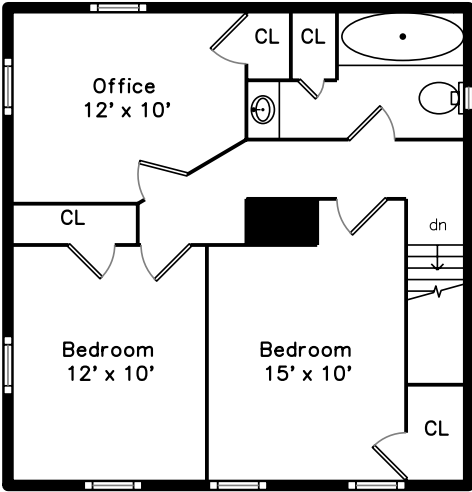

Upper

Main

Lower

152 Church Street
West Roxbury, MA 02132

PicturePlan by  vis-home

Measurements may not be 100% accurate.
Floor plans are provided for convenience only.
Room sizes are not used to calculate area.

Upper

Main

Lower

Outside

Outside

Outside

Outside

Outside

Outside

Outside

Outside

Outside

Foyer

Living Room

Living Room

Living Room

Bathroom

Deck

Deck

Deck

Office

Office

Office

Bedroom