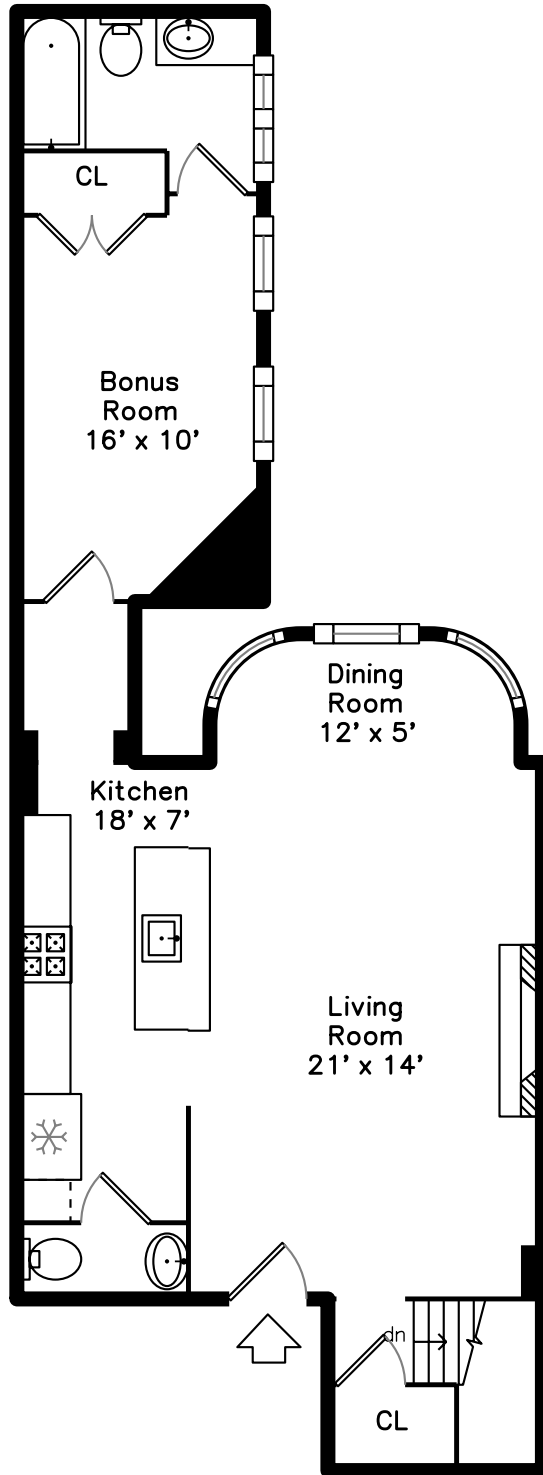

Main

Lower

397 Marlborough Street 2
Boston, MA 02115

PicturePlan by  vis-home

Measurements may not be 100% accurate.
Floor plans are provided for convenience only.
Room sizes are not used to calculate area.

Main

Lower

Building

Building

Living Room

Living Room

Living Room

Living Room

Dining Room

Dining Room

Kitchen

Kitchen

Kitchen

Kitchen

Bonus Room

Bonus Room

Bathroom

Bathroom

Main Bedroom

Main Bedroom

Main Bedroom

Main Bathroom

Main Bathroom