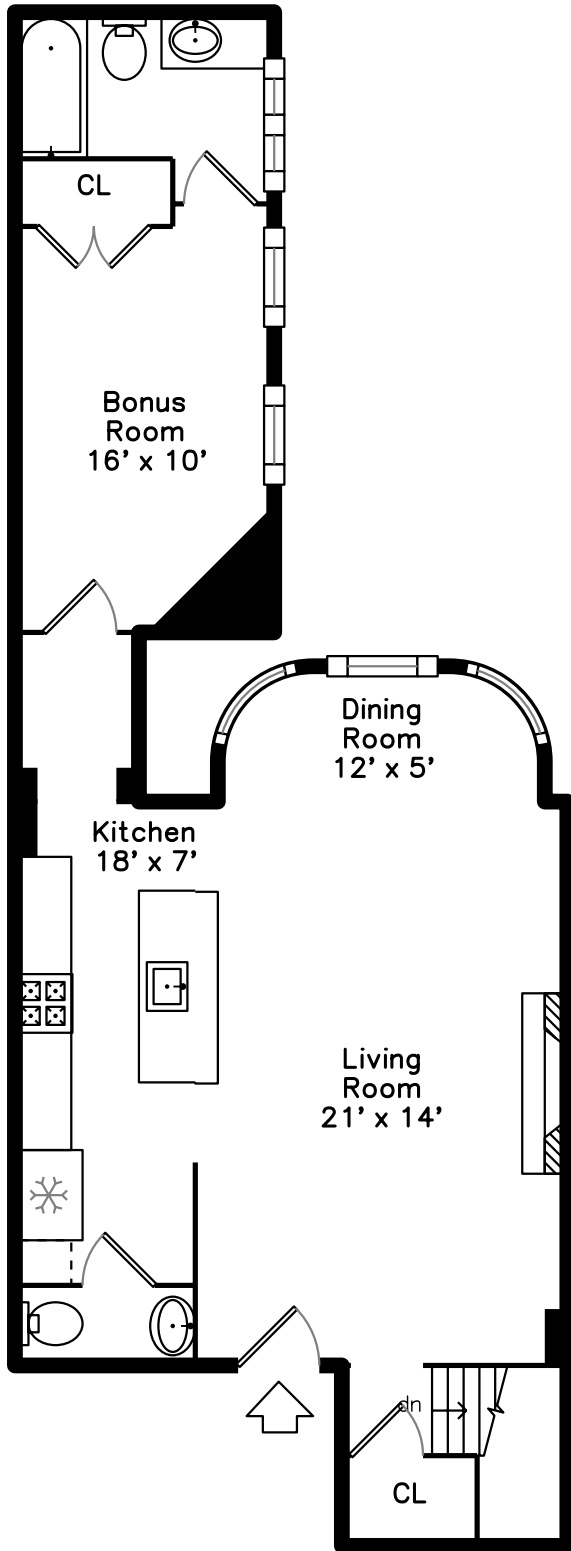

Main

Lower

397 Marlborough Street 2
Boston, MA 02115

PicturePlan by  vis-home

Measurements may not be 100% accurate.
Floor plans are provided for convenience only.
Room sizes are not used to calculate area.

Main

Lower

Building

Building

Living Room

Living Room

Living Room

Living Room

Dining Room

Dining Room

Kitchen

Kitchen

Kitchen

Kitchen

Bonus Room

Bonus Room

Bathroom

Bathroom

Main Bedroom

Main Bedroom

Main Bedroom

Main Bathroom

Main Bathroom