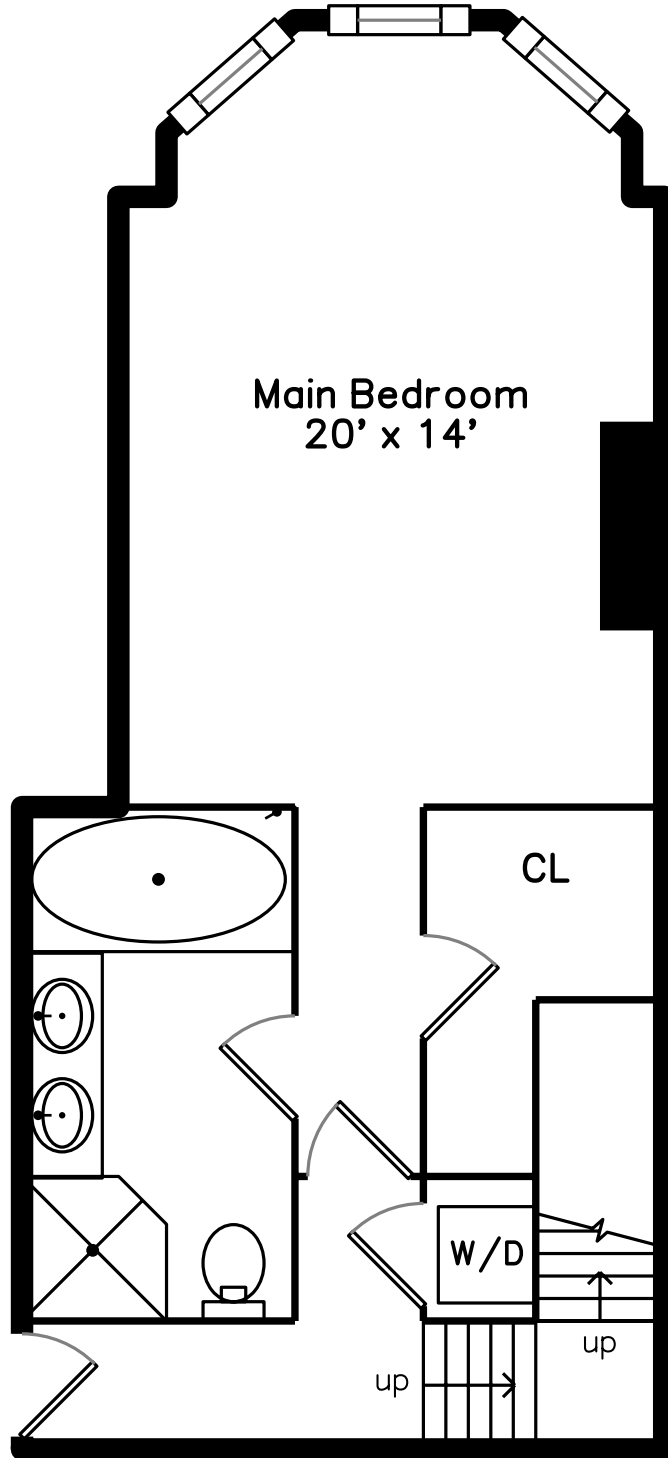

Main

Lower

397 Marlborough Street 2
Boston, MA 02115

PicturePlan by  vis-home

Measurements may not be 100% accurate.
Floor plans are provided for convenience only.
Room sizes are not used to calculate area.

Main

Lower

Building

Building

Living Room

Living Room

Living Room

Living Room

Dining Room

Dining Room

Kitchen

Kitchen

Kitchen

Kitchen

Bonus Room

Bonus Room

Bathroom

Bathroom

Main Bedroom

Main Bedroom

Main Bedroom

Main Bathroom

Main Bathroom