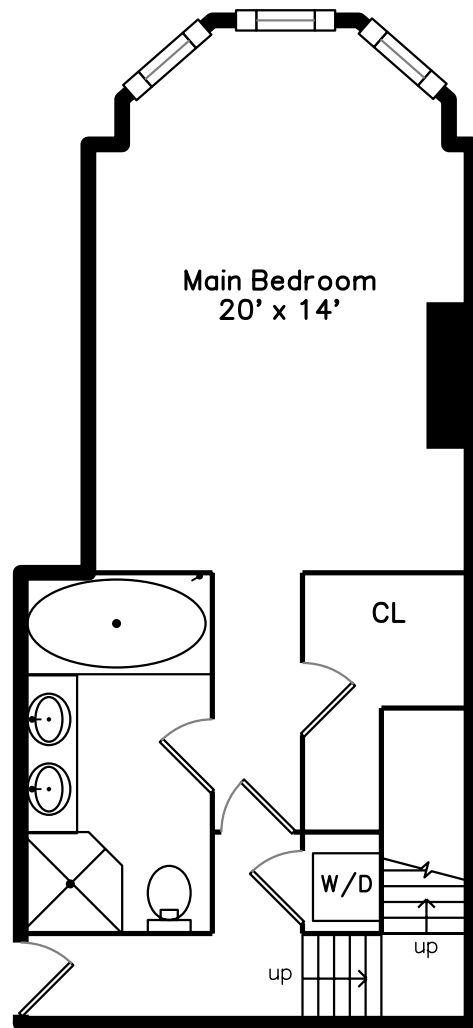

Main

Lower

397 Marlborough Street 2
Boston, MA 02115

PicturePlan by  vis-home

Measurements may not be 100% accurate.
Floor plans are provided for convenience only.
Room sizes are not used to calculate area.

Main

Lower

Building

Building

Living Room

Living Room

Living Room

Living Room

Dining Room

Dining Room

Kitchen

Kitchen

Kitchen

Kitchen

Bonus Room

Bonus Room

Bathroom

Bathroom

Main Bedroom

Main Bedroom

Main Bedroom

Main Bathroom

Main Bathroom