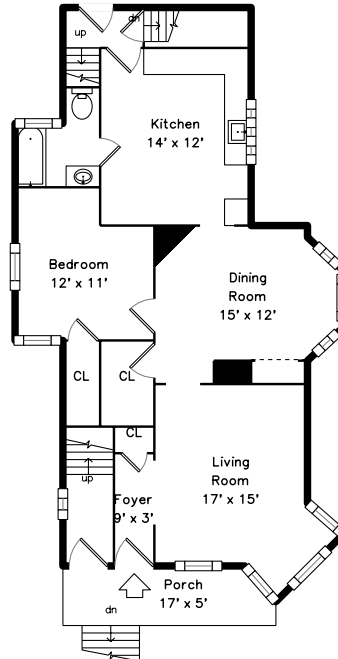

Top

Upper

Basement

Main

**57 Lowell Street
Somerville, MA 02143**

PicturePlan by  vis-home

Measurements may not be 100% accurate.
Floor plans are provided for convenience only.
Room sizes are not used to calculate area.

Top

Upper

Main

Basement

Outside

Outside

Back

Back

Living Room

Living Room

Dining Room

Dining Room

Kitchen

Kitchen

Bedroom

Bedroom

Bathroom

Living Room

Living Room

Dining Room

Dining Room

Kitchen

Kitchen

Bedroom