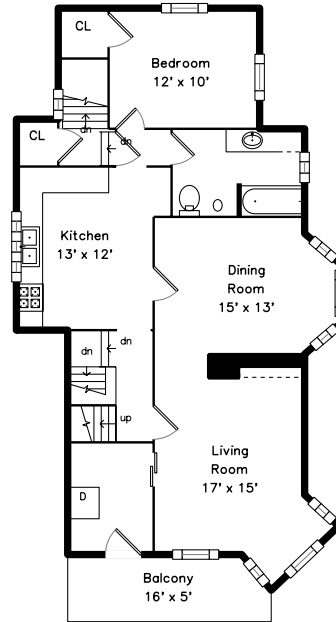

Top

Upper

Basement

Main

**57 Lowell Street
Somerville, MA 02143**

PicturePlan by  vis-home

Measurements may not be 100% accurate.
Floor plans are provided for convenience only.
Room sizes are not used to calculate area.

Top

Upper

Main

Basement

Outside

Outside

Back

Back

Living Room

Living Room

Dining Room

Dining Room

Kitchen

Kitchen

Bedroom

Bedroom

Bathroom

Living Room

Living Room

Dining Room

Dining Room

Kitchen

Kitchen

Bedroom