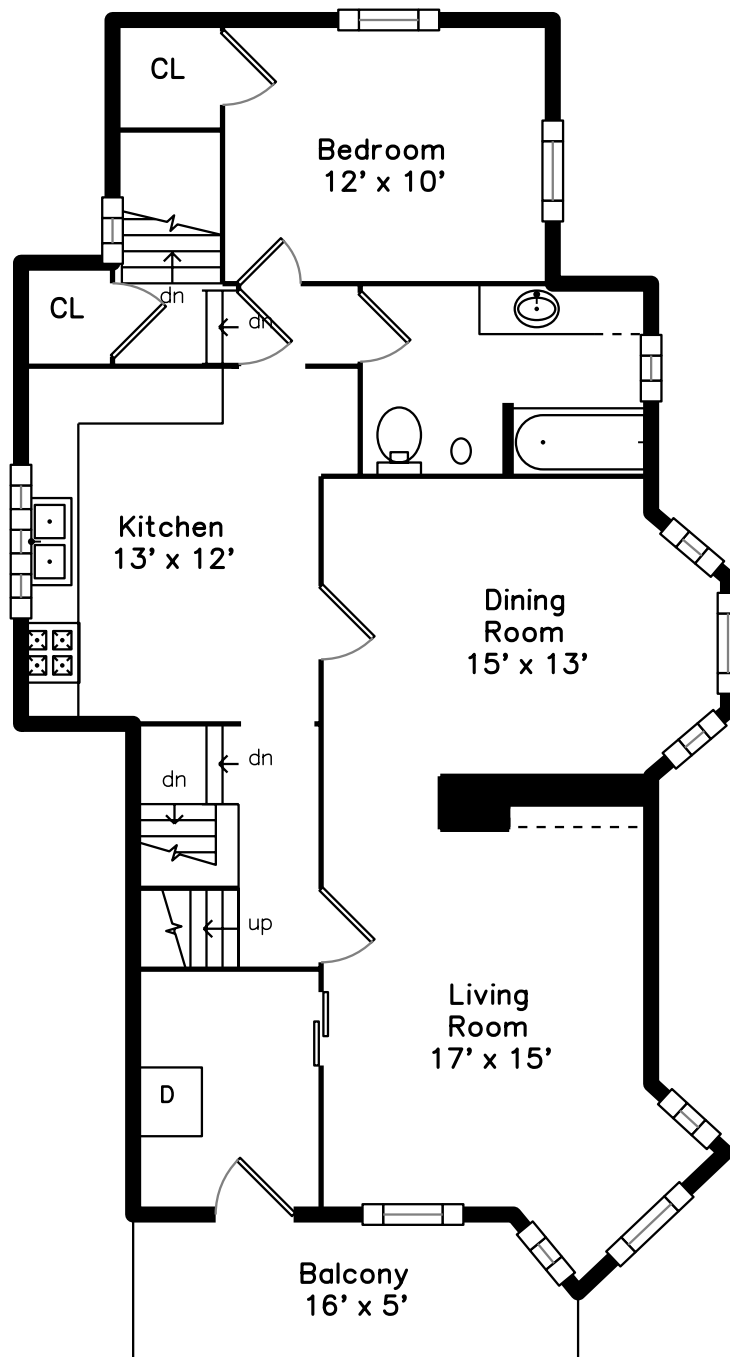

Top

Upper

Basement

Main

**57 Lowell Street
Somerville, MA 02143**

PicturePlan by  vis-home

Measurements may not be 100% accurate.
Floor plans are provided for convenience only.
Room sizes are not used to calculate area.

Top

Upper

Main

Basement

Outside

Outside

Back

Back

Living Room

Living Room

Dining Room

Dining Room

Kitchen

Kitchen

Bedroom

Bedroom

Bathroom

Living Room

Living Room

Dining Room

Dining Room

Kitchen

Kitchen

Bedroom