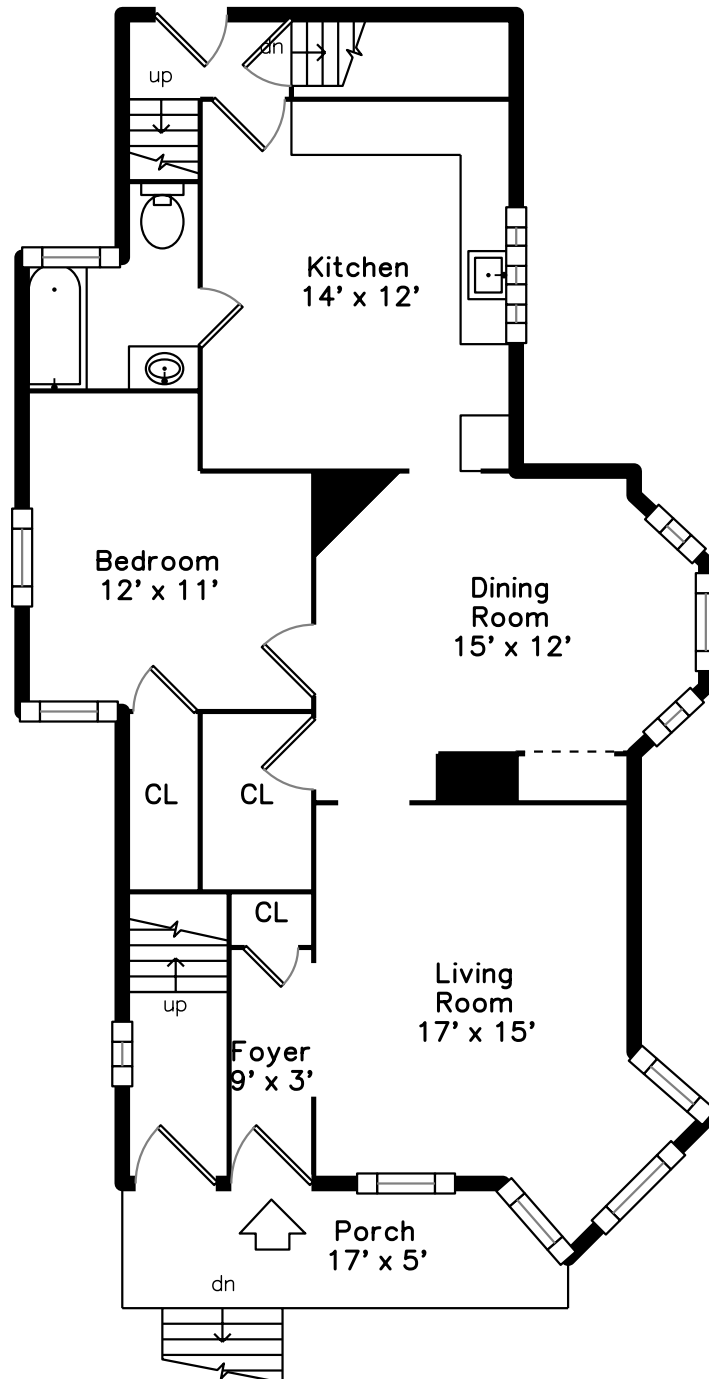

Top

Upper

Basement

Main

**57 Lowell Street
Somerville, MA 02143**

PicturePlan by  vis-home

Measurements may not be 100% accurate.
Floor plans are provided for convenience only.
Room sizes are not used to calculate area.

Top

Upper

Main

Basement

Outside

Outside

Back

Back

Living Room

Living Room

Dining Room

Dining Room

Kitchen

Kitchen

Bedroom

Bedroom

Bathroom

Living Room

Living Room

Dining Room

Dining Room

Kitchen

Kitchen

Bedroom