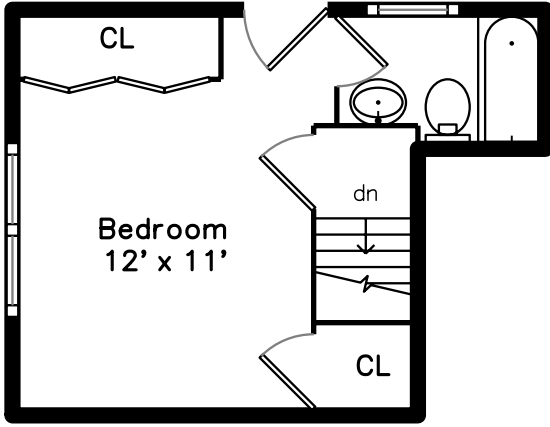

Upper

Main

10 Josephine Avenue
Somerville, MA 02144

PicturePlan by  vis-home

Measurements may not be 100% accurate.
Floor plans are provided for convenience only.
Room sizes are not used to calculate area.

Bike Path

Bike Path

Living Room

Living Room

Living Room

Dining Room

Dining Room

Dining Room

Breakfast

Bedroom

Bedroom

Bedroom

Bathroom

Laundry

Bedroom

Bedroom