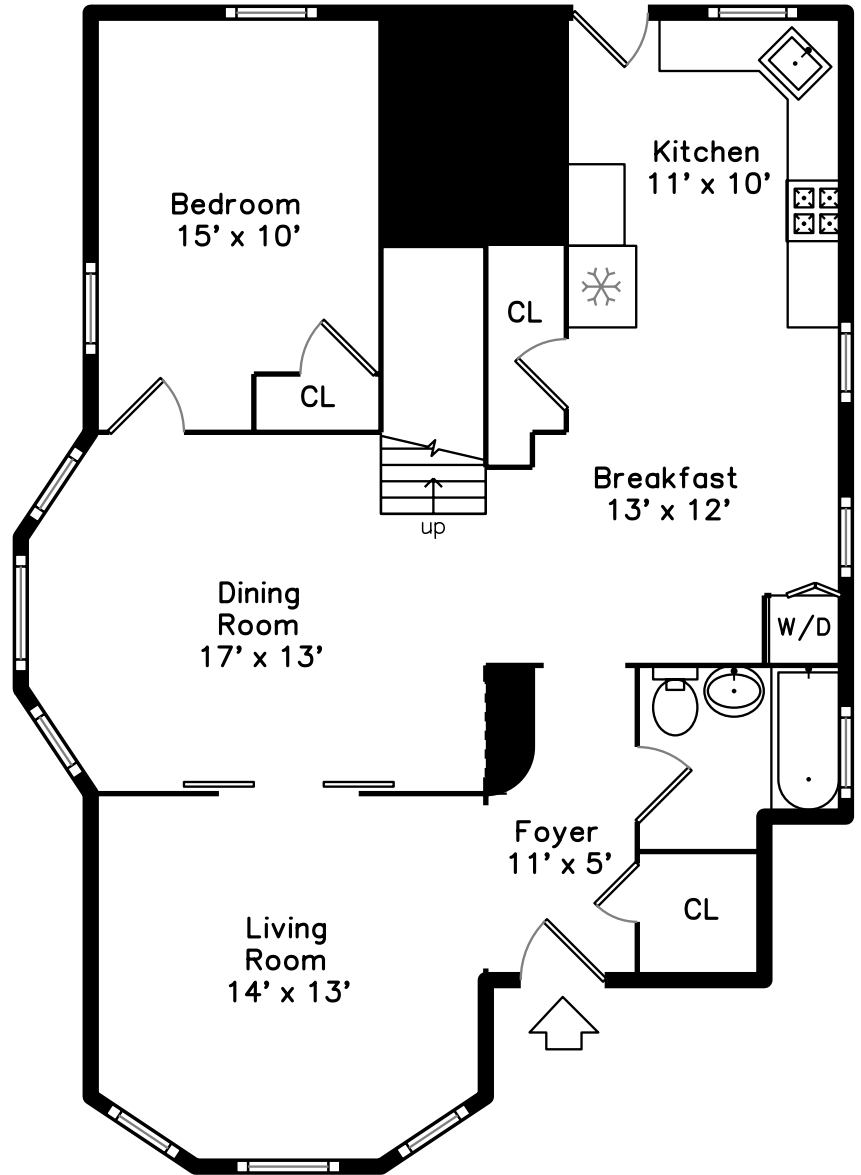

Upper

Main

10 Josephine Avenue
Somerville, MA 02144

PicturePlan by  vis-home

Measurements may not be 100% accurate.
Floor plans are provided for convenience only.
Room sizes are not used to calculate area.

Bike Path

Bike Path

Living Room

Living Room

Living Room

Dining Room

Dining Room

Dining Room

Dining Room

Kitchen

Kitchen

Kitchen

Kitchen

Kitchen

Breakfast

Breakfast

Breakfast

Bedroom

Bedroom

Bedroom

Bathroom

Laundry

Bedroom

Bedroom