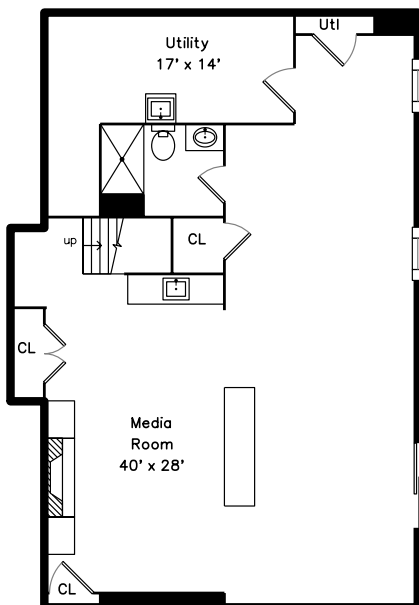

Upper

Main

Basement

11 Watson Lane
Woburn, MA 01801

PicturePlan by  vis-home

Measurements may not be 100% accurate.
Floor plans are provided for convenience only.
Room sizes are not used to calculate area.

Upper

Main

Basement

Outside

Outside

Outside

Living Room

Dining Room

Family Room

Family Room

Bathroom

Main Bedroom

Main Bedroom

Bedroom

Bedroom

Bedroom

Bedroom

Bedroom

Bedroom

Main Bathroom

Main Bathroom

Bathroom

Media Room

Media Room