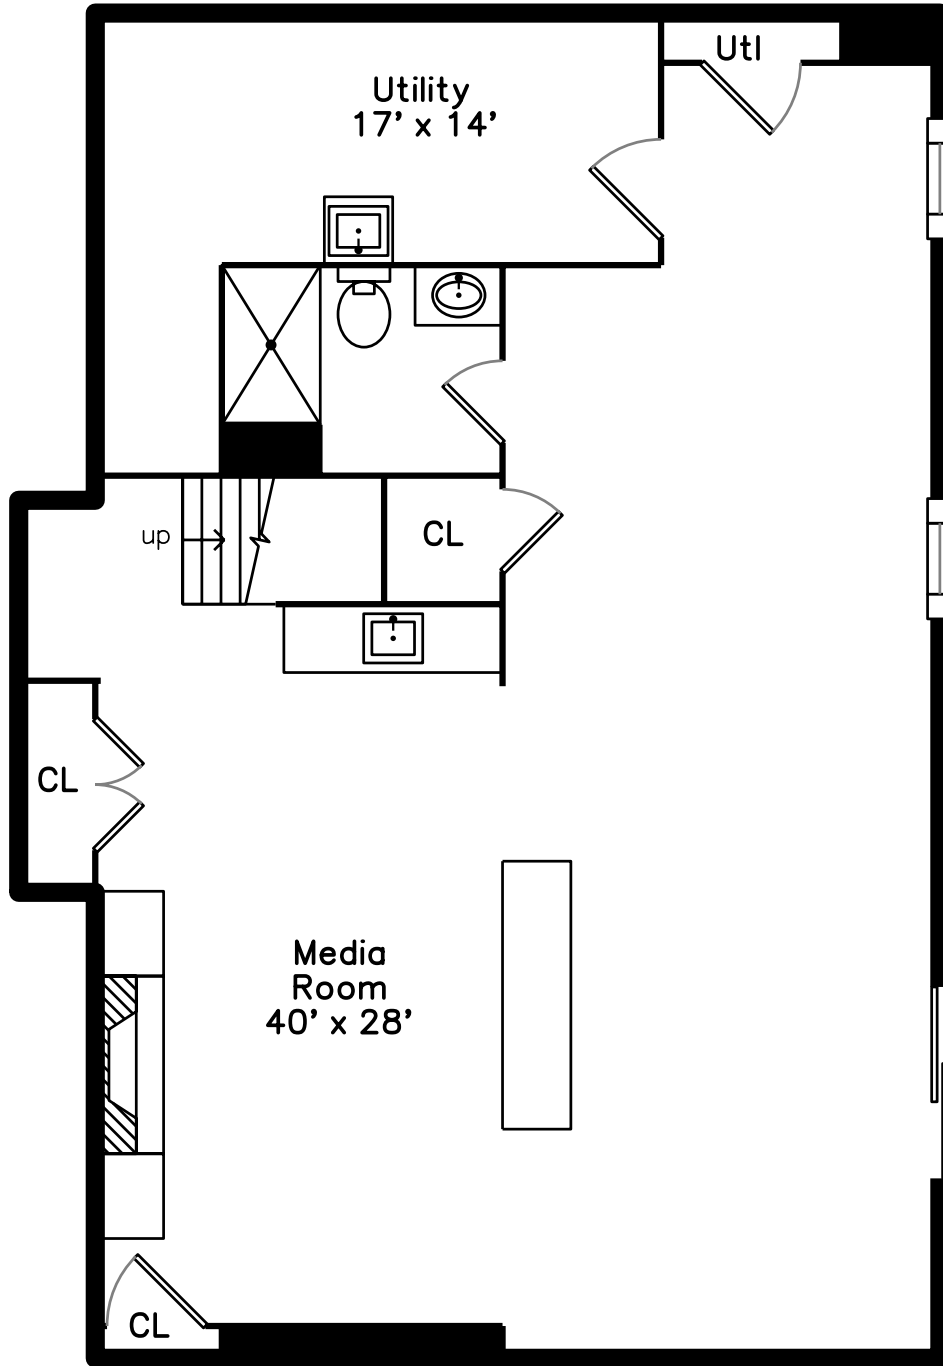

Upper

Main

Basement

11 Watson Lane
Woburn, MA 01801

PicturePlan by  vis-home

Measurements may not be 100% accurate.
Floor plans are provided for convenience only.
Room sizes are not used to calculate area.

Upper

Main

Basement

Outside

Outside

Outside

Living Room

Dining Room

Dining Room

Kitchen

Kitchen

Kitchen

Kitchen

Kitchen

Kitchen

Family Room

Family Room

Family Room

Bathroom

Main Bedroom

Main Bedroom

Bedroom

Bedroom

Bedroom