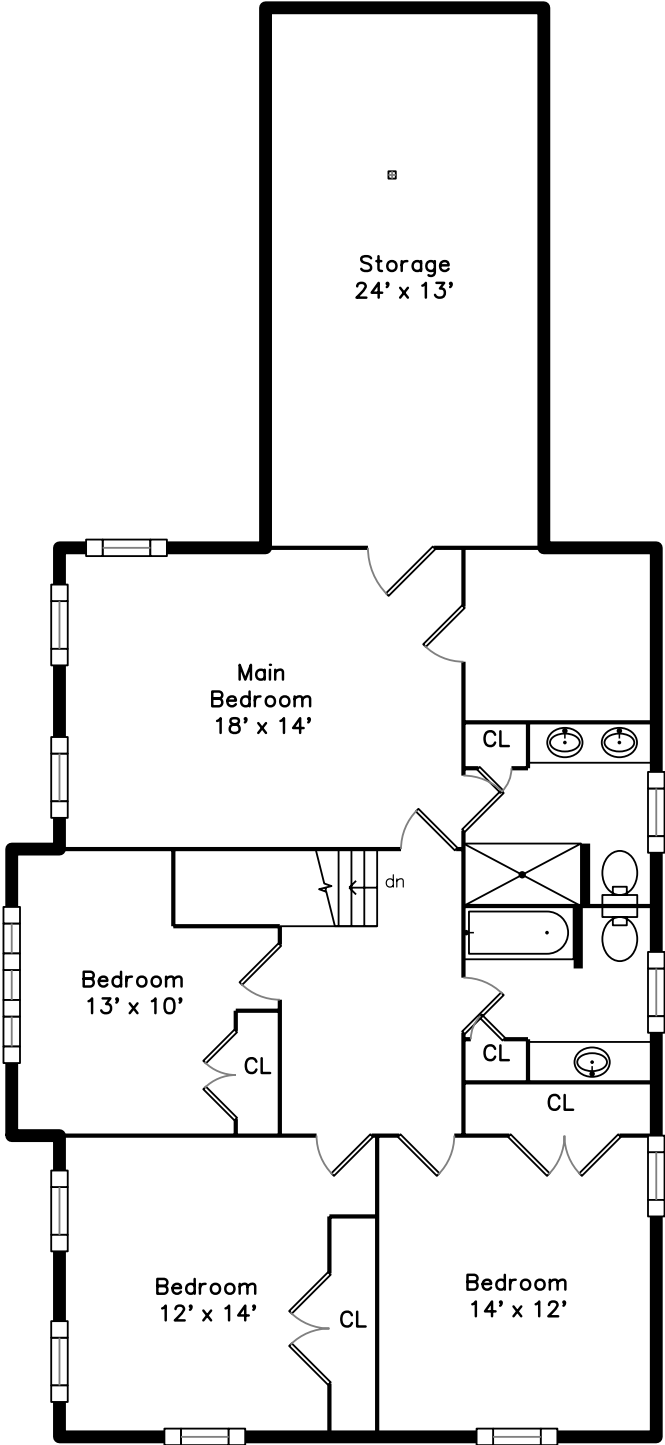

Upper

Main

Basement

11 Watson Lane
Woburn, MA 01801

PicturePlan by  vis-home

Measurements may not be 100% accurate.
Floor plans are provided for convenience only.
Room sizes are not used to calculate area.

Upper

Main

Basement

Outside

Outside

Outside

Living Room

Dining Room

Family Room

Family Room

Bathroom

Main Bedroom

Main Bedroom

Bedroom

Bedroom

Bedroom

Bedroom

Bedroom

Bedroom

Main Bathroom

Main Bathroom

Bathroom

Media Room

Media Room