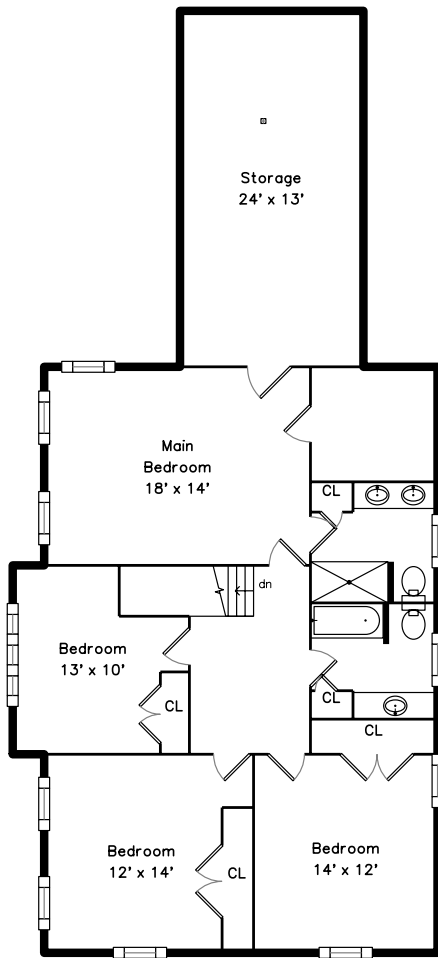

Upper

Main

Basement

11 Watson Lane
Woburn, MA 01801

PicturePlan by  vis-home

Measurements may not be 100% accurate.
Floor plans are provided for convenience only.
Room sizes are not used to calculate area.

Upper

Main

Basement

Outside

Outside

Outside

Living Room

Dining Room

Family Room

Family Room

Bathroom

Main Bedroom

Main Bedroom

Bedroom

Bedroom

Bedroom

Bedroom

Bedroom

Bedroom

Main Bathroom

Main Bathroom

Bathroom

Media Room

Media Room