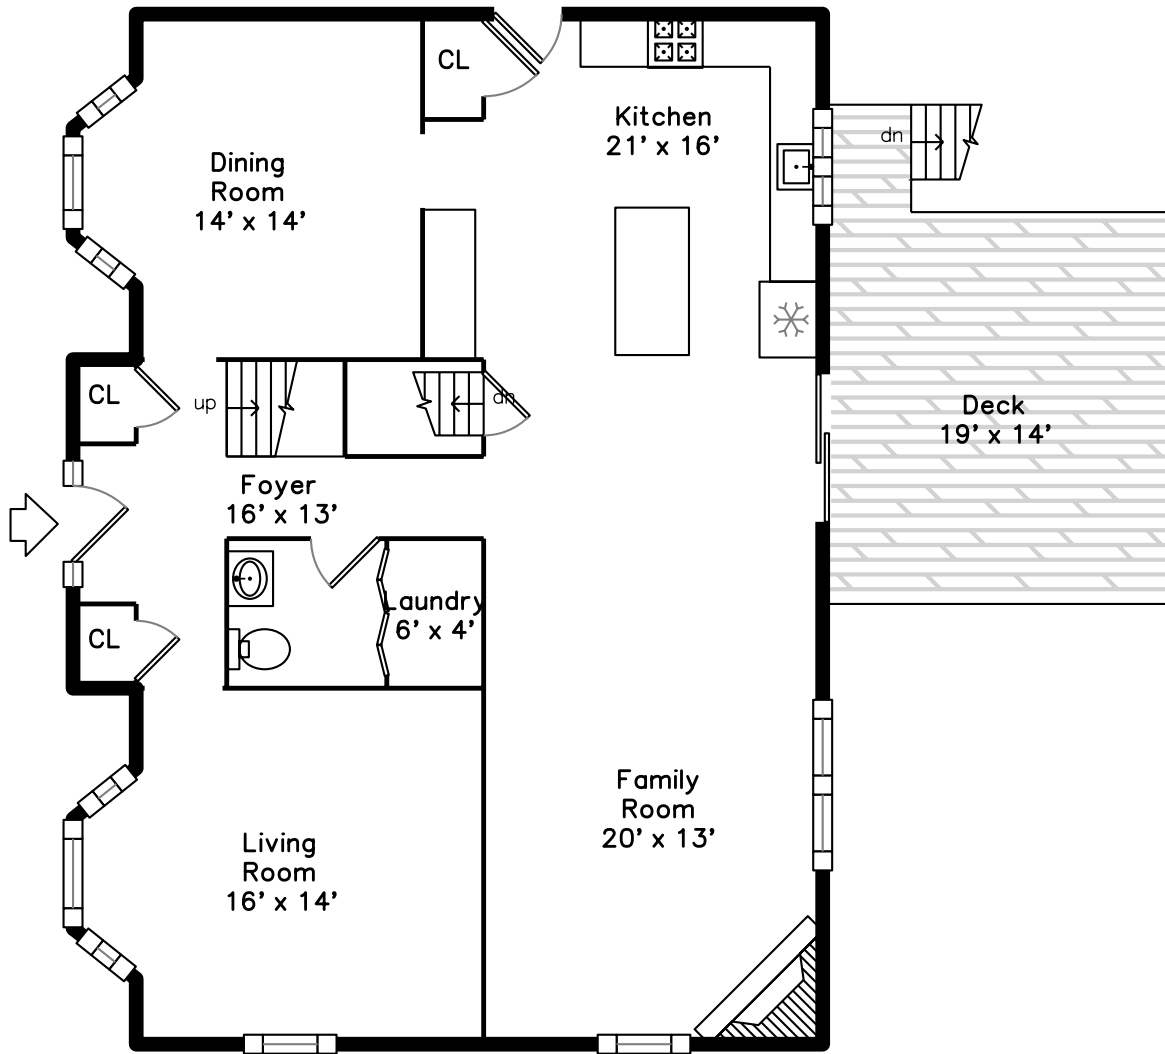

Upper

Main

Basement

11 Watson Lane
Woburn, MA 01801

PicturePlan by  vis-home

Measurements may not be 100% accurate.
Floor plans are provided for convenience only.
Room sizes are not used to calculate area.

Upper

Main

Basement

Outside

Outside

Outside

Living Room

Dining Room

Dining Room

Kitchen

Kitchen

Kitchen

Kitchen

Kitchen

Kitchen

Family Room

Family Room

Family Room

Bathroom

Main Bedroom

Main Bedroom

Bedroom

Bedroom

Bedroom