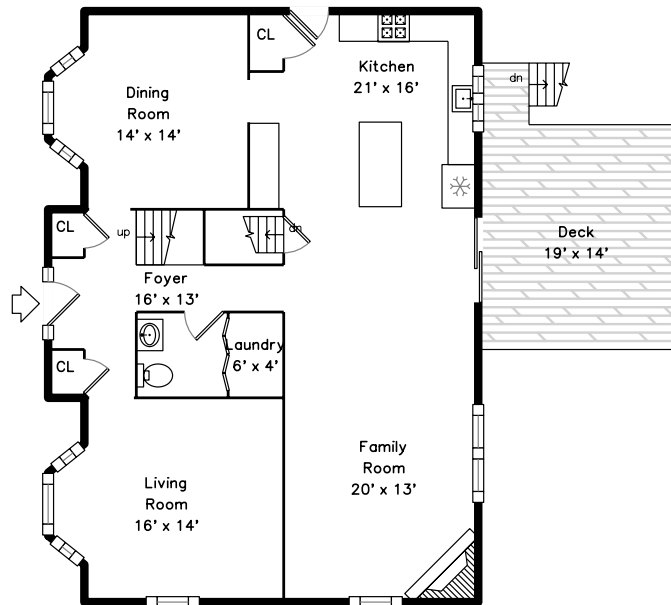

Upper

Main

Basement

11 Watson Lane
Woburn, MA 01801

PicturePlan by  vis-home

Measurements may not be 100% accurate.
Floor plans are provided for convenience only.
Room sizes are not used to calculate area.

Upper

Main

Basement

Outside

Outside

Outside

Living Room

Dining Room

Dining Room

Kitchen

Kitchen

Kitchen

Kitchen

Kitchen

Kitchen

Family Room

Family Room

Family Room

Bathroom

Main Bedroom

Main Bedroom

Bedroom

Bedroom

Bedroom