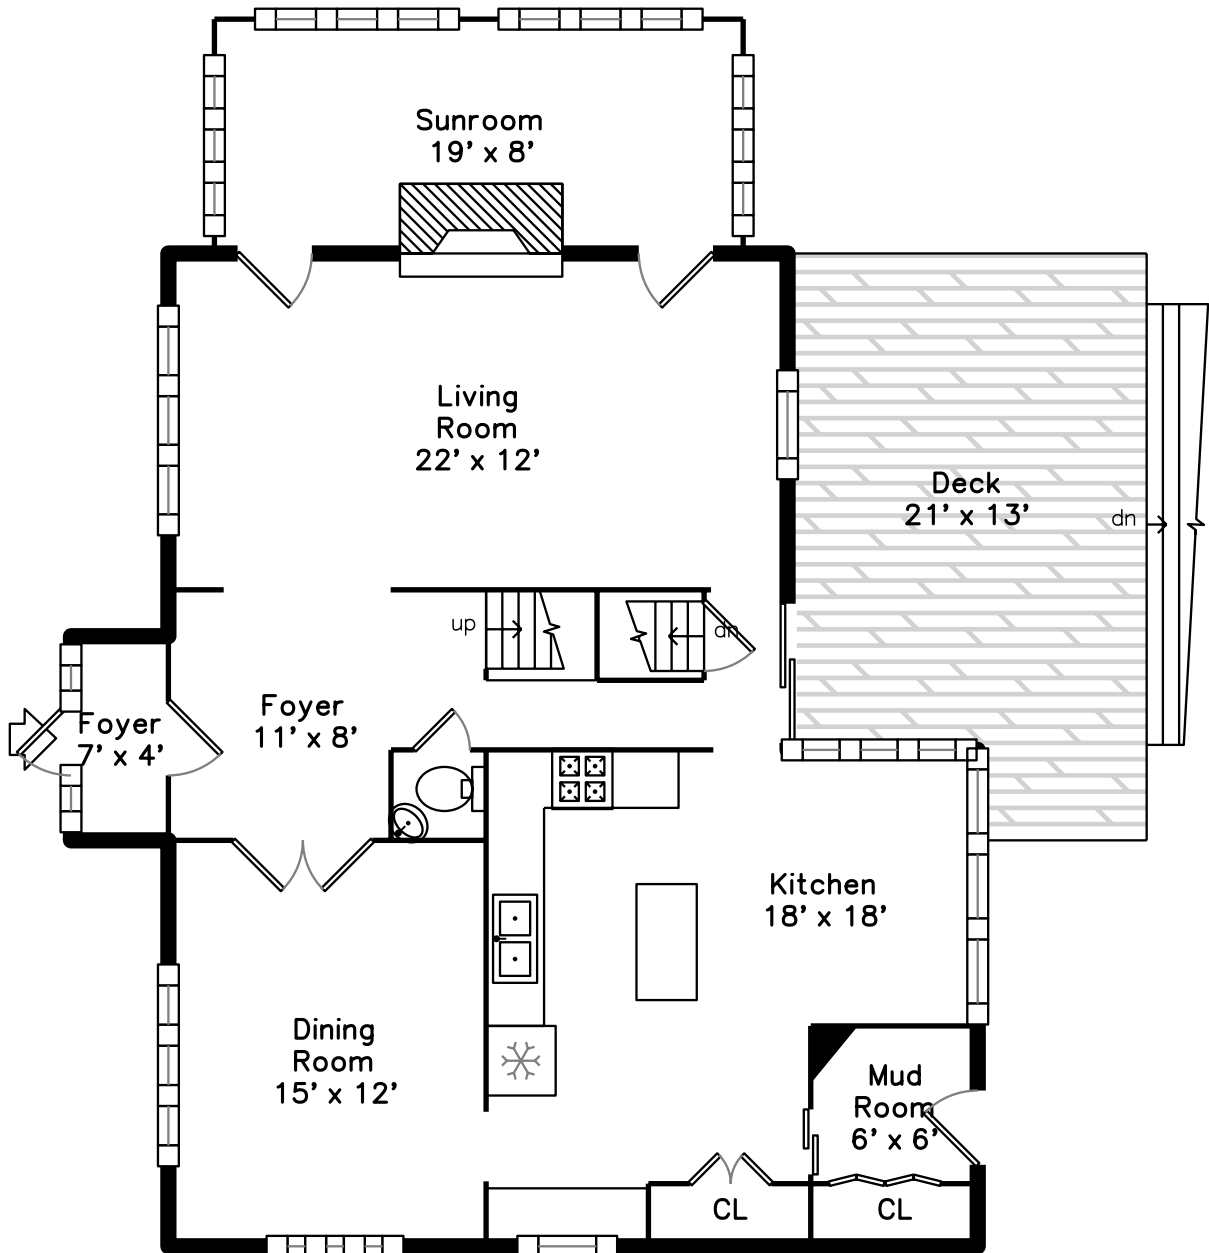

Top

Upper

Lower

Main

Garage

204 Pleasant Street Newton, MA 02459

PicturePlan by vis-home

Measurements may not be 100% accurate.
Floor plans are provided for convenience only.
Room sizes are not used to calculate area.

Top

Upper

Main

Lower

Garage

Outside

Back

Outside

Living Room

Dining Room

Kitchen

Sunroom

Main Bedroom

Bedroom

Bathroom

Deck

Playroom

Office

Bathroom

Living Room