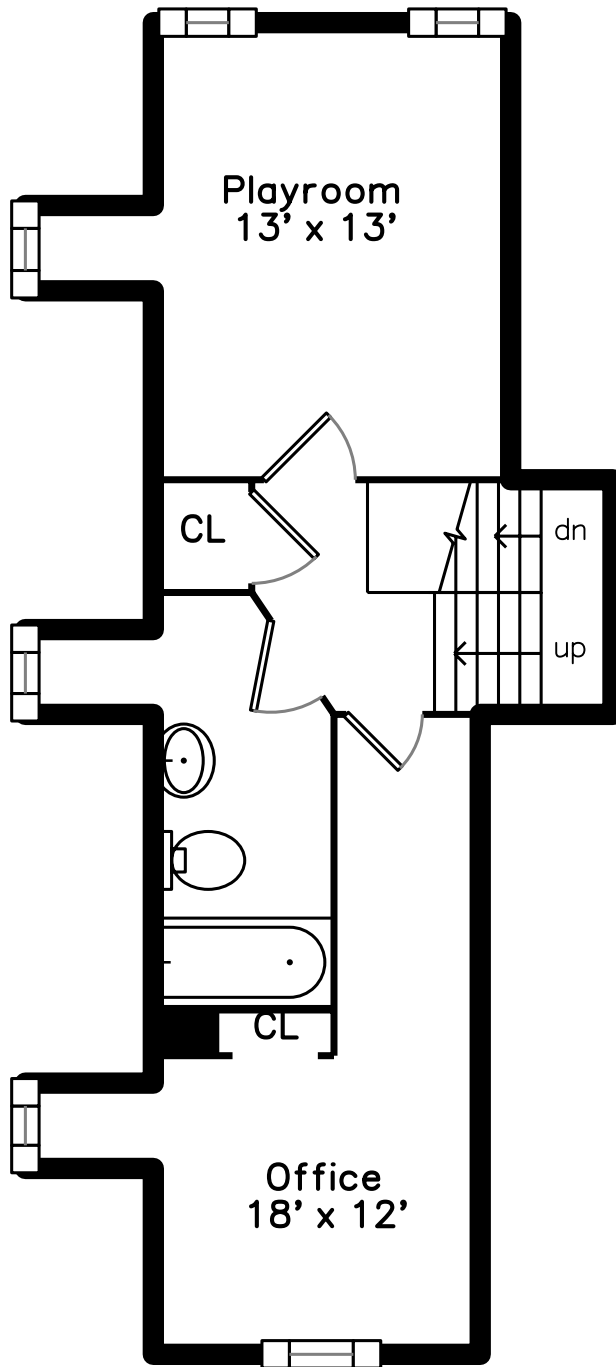

Top

Upper

Lower

Main

Garage

204 Pleasant Street Newton, MA 02459

PicturePlan by vis-home

Measurements may not be 100% accurate.
Floor plans are provided for convenience only.
Room sizes are not used to calculate area.

Top

Upper

Main

Lower

Garage

Outside

Back

Outside

Living Room

Dining Room

Kitchen

Sunroom

Main Bedroom

Bedroom

Bathroom

Deck

Playroom

Office

Bathroom

Living Room