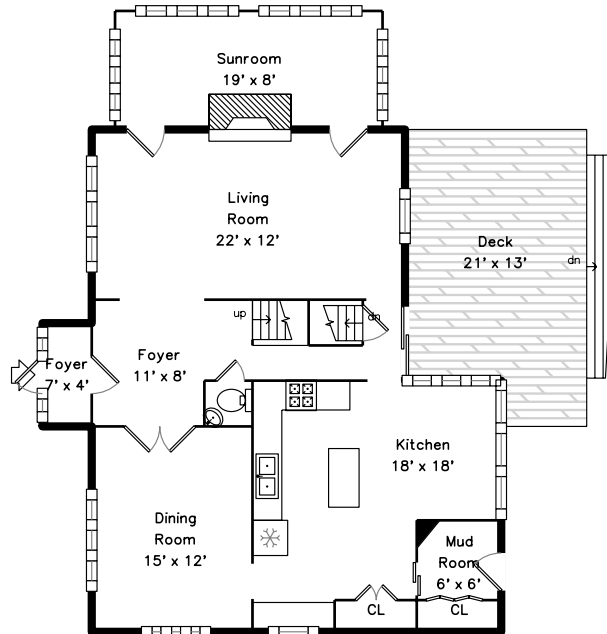

Top

Upper

Lower

Main

Garage

204 Pleasant Street Newton, MA 02459

PicturePlan by vis-home

Measurements may not be 100% accurate.
Floor plans are provided for convenience only.
Room sizes are not used to calculate area.

Top

Upper

Main

Lower

Garage

Outside

Back

Outside

Living Room

Dining Room

Kitchen

Sunroom

Main Bedroom

Bedroom

Bathroom

Deck

Playroom

Office

Bathroom

Living Room