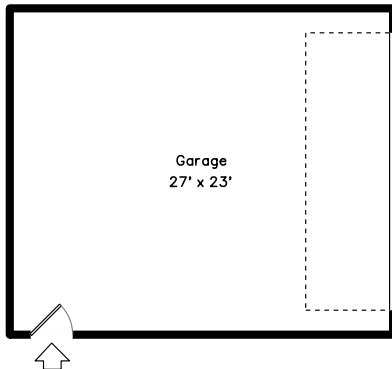

Top

Upper

Lower

Main

Garage

204 Pleasant Street Newton, MA 02459

PicturePlan by vis-home

Measurements may not be 100% accurate.
Floor plans are provided for convenience only.
Room sizes are not used to calculate area.

Top

Upper

Main

Lower

Garage

Outside

Back

Outside