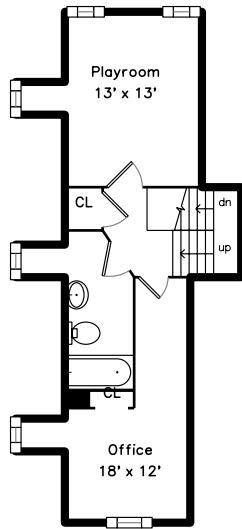

Top

Upper

Lower

Main

Garage

204 Pleasant Street Newton, MA 02459

PicturePlan by vis-home

Measurements may not be 100% accurate.
Floor plans are provided for convenience only.
Room sizes are not used to calculate area.

Top

Upper

Main

Lower

Garage

Outside

Back

Outside

Living Room

Dining Room

Kitchen

Sunroom

Main Bedroom

Bedroom

Bathroom

Deck

Playroom

Office

Bathroom

Living Room