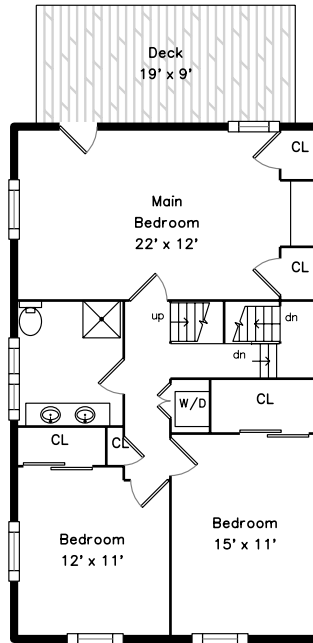

Top

Upper

Lower

Main

Garage

204 Pleasant Street Newton, MA 02459

PicturePlan by vis-home

Measurements may not be 100% accurate.
Floor plans are provided for convenience only.
Room sizes are not used to calculate area.

Top

Upper

Main

Lower

Garage

Outside

Back

Outside

Living Room

Dining Room

Kitchen

Sunroom

Main Bedroom

Bedroom

Bathroom

Deck

Playroom

Office

Bathroom

Living Room