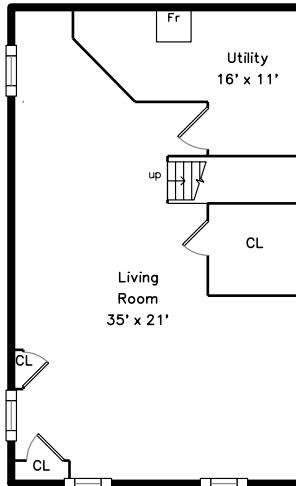

Top

Upper

Lower

Main

Garage

204 Pleasant Street Newton, MA 02459

PicturePlan by vis-home

Measurements may not be 100% accurate.
Floor plans are provided for convenience only.
Room sizes are not used to calculate area.

Top

Upper

Main

Lower

Garage

Outside

Back

Outside

Living Room

Dining Room

Kitchen

Sunroom

Main Bedroom

Bedroom

Bathroom

Deck

Playroom

Office

Bathroom

Living Room