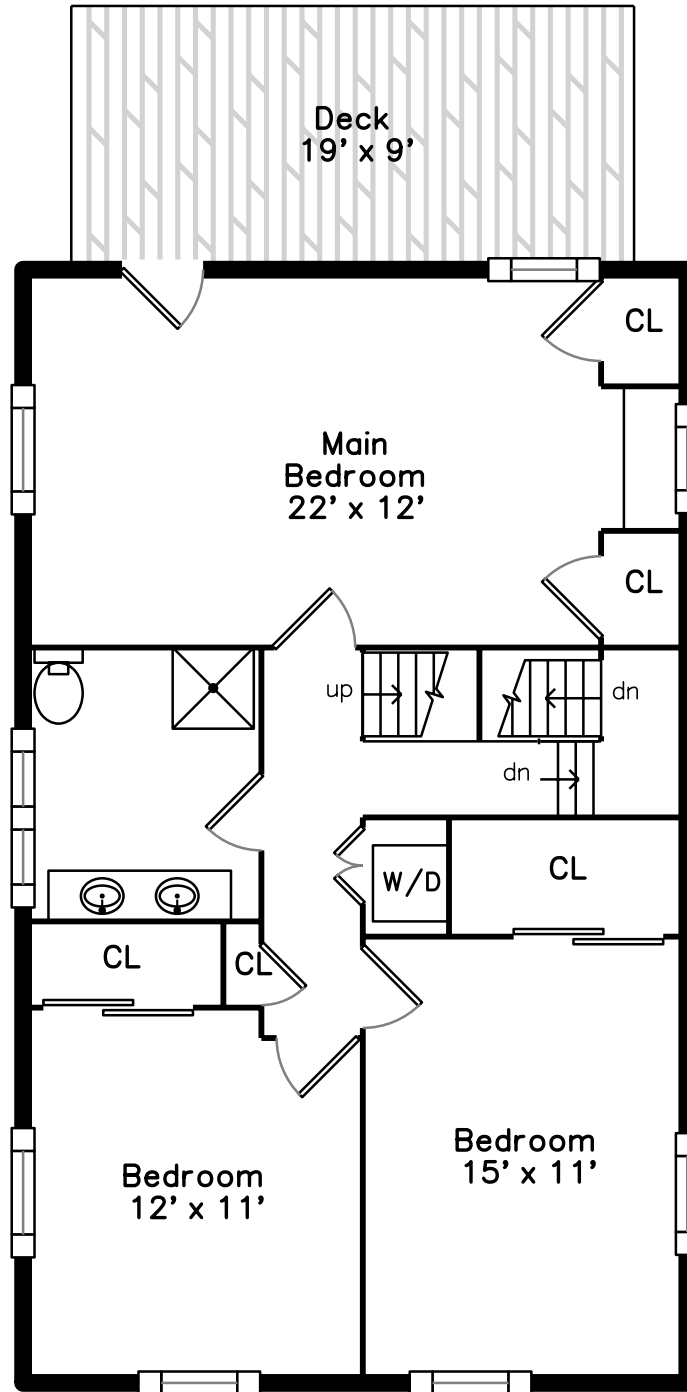

Top

Upper

Lower

Main

Garage

204 Pleasant Street Newton, MA 02459

PicturePlan by vis-home

Measurements may not be 100% accurate.
Floor plans are provided for convenience only.
Room sizes are not used to calculate area.

Top

Upper

Main

Lower

Garage

Outside

Back

Outside

Living Room

Dining Room

Kitchen

Sunroom

Main Bedroom

Bedroom

Bathroom

Deck

Playroom

Office

Bathroom

Living Room