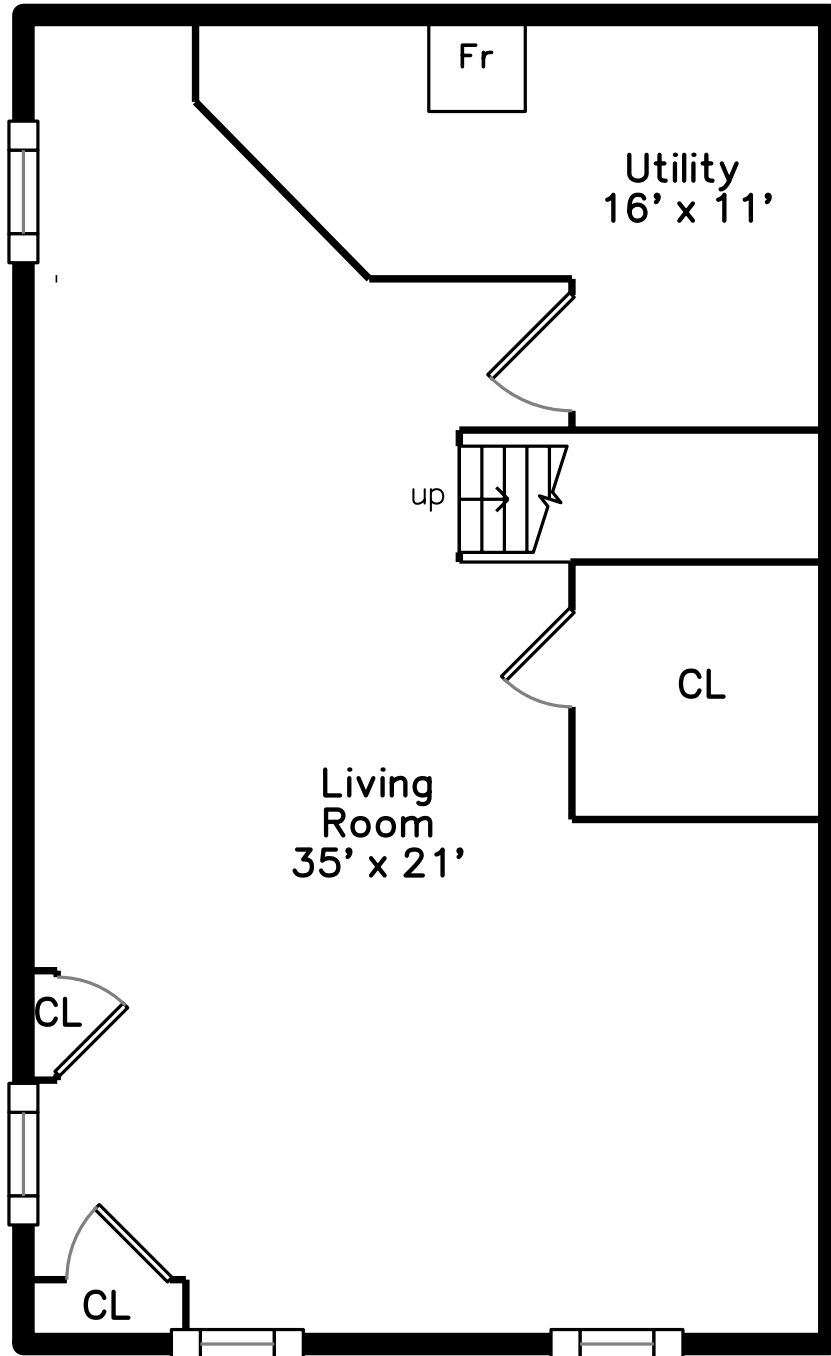

Top

Upper

Lower

Main

Garage

204 Pleasant Street Newton, MA 02459

PicturePlan by vis-home

Measurements may not be 100% accurate.
Floor plans are provided for convenience only.
Room sizes are not used to calculate area.

Top

Upper

Main

Lower

Garage

Outside

Back

Outside

Living Room

Dining Room

Kitchen

Sunroom

Main Bedroom

Bedroom

Bathroom

Deck

Playroom

Office

Bathroom

Living Room