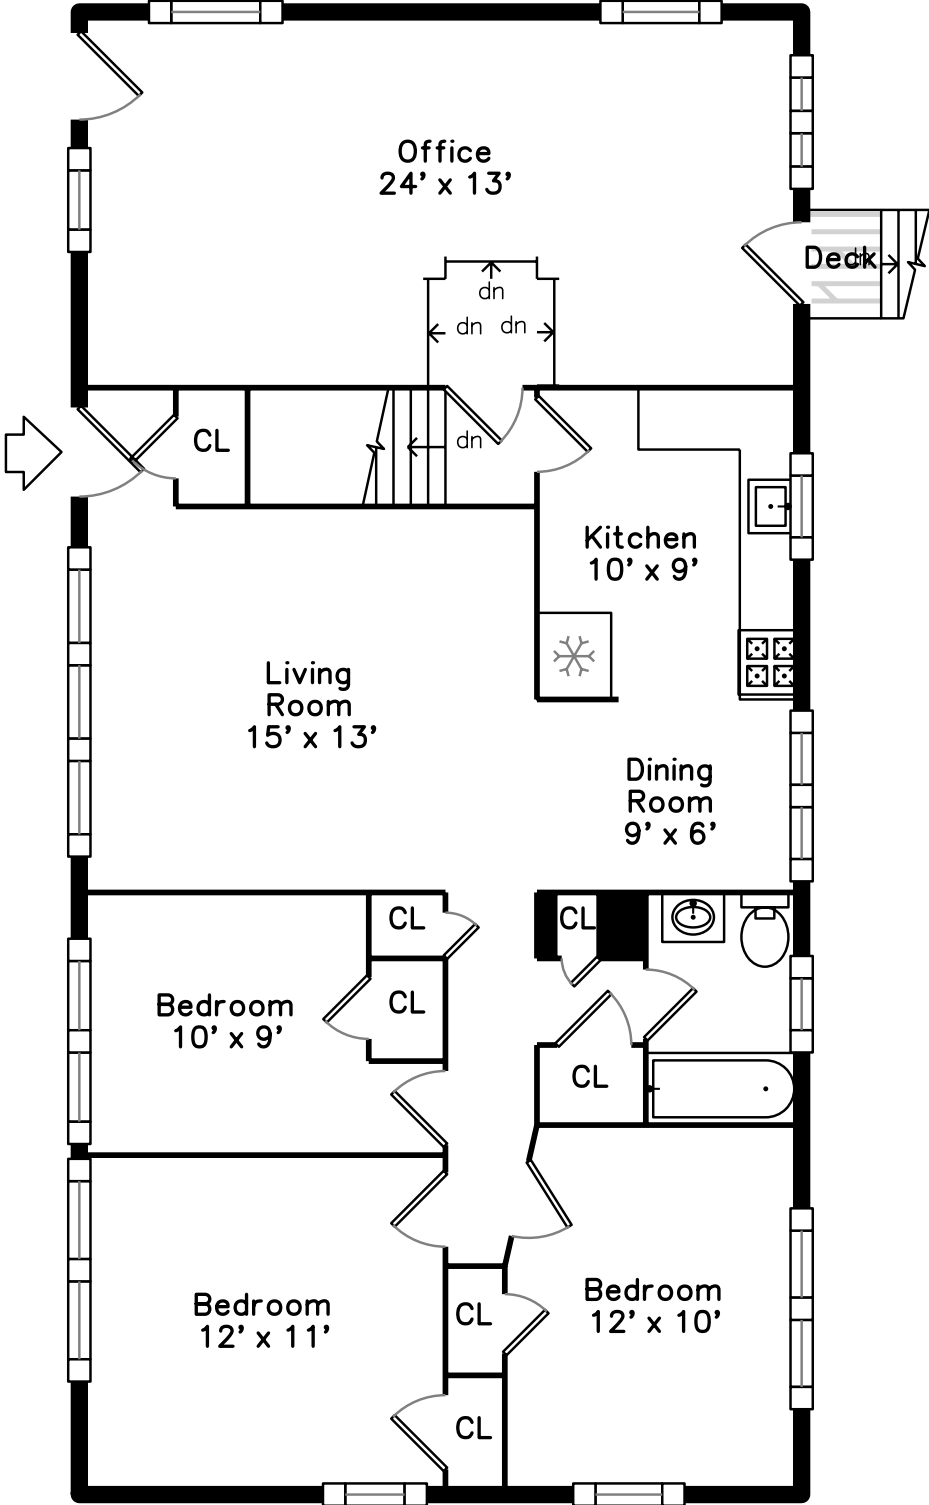

Main

Basement

163 Ravenswood Road
Waltham, MA 02453

PicturePlan by  vis-home

Measurements may not be 100% accurate.
Floor plans are provided for convenience only.
Room sizes are not used to calculate area.

Main

Basement

Outside

Outside

Living Room

Living Room

Living Room

Living Room

Dining Room

Dining Room

Kitchen

Kitchen

Kitchen

Bedroom

Bedroom

Bedroom

Bedroom

Bathroom

Office

Office

Outside

Outside

Outside