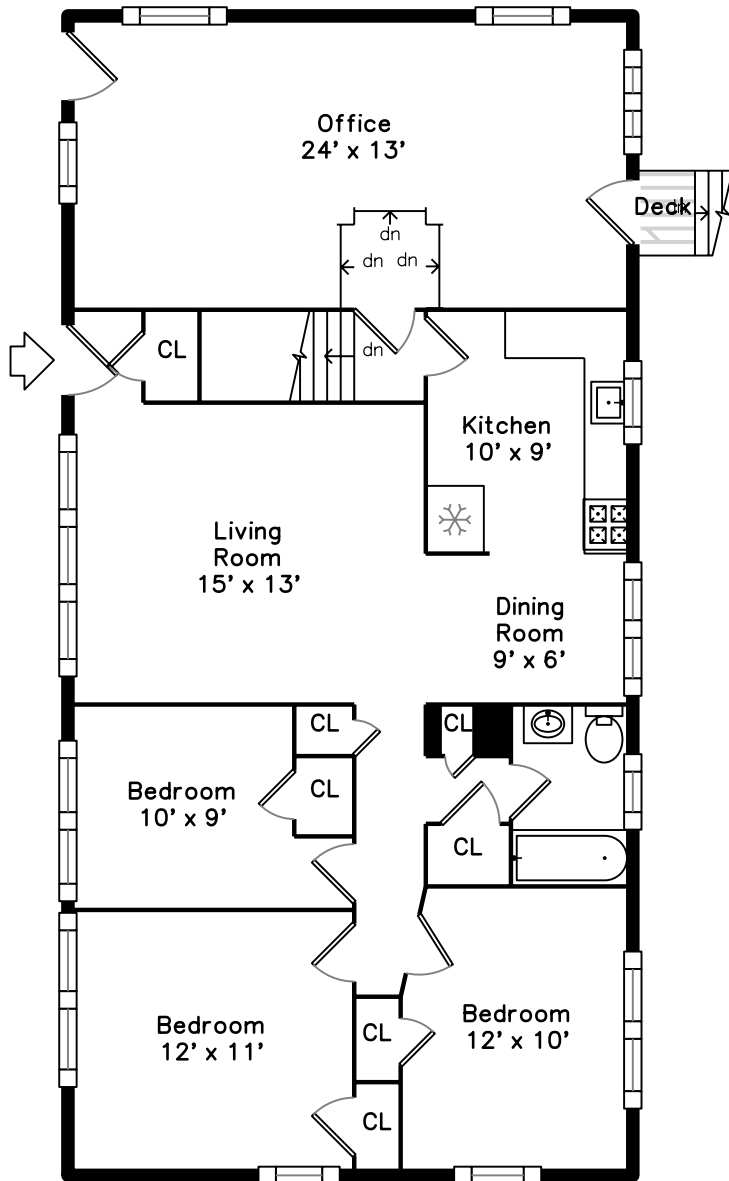

Main

Basement

163 Ravenswood Road
Waltham, MA 02453

PicturePlan by  vis-home

Measurements may not be 100% accurate.
Floor plans are provided for convenience only.
Room sizes are not used to calculate area.

Main

Basement

Outside

Outside

Living Room

Living Room

Living Room

Living Room

Dining Room

Dining Room

Kitchen

Kitchen

Kitchen

Bedroom

Bedroom

Bedroom

Bedroom

Bathroom

Office

Office

Outside

Outside

Outside