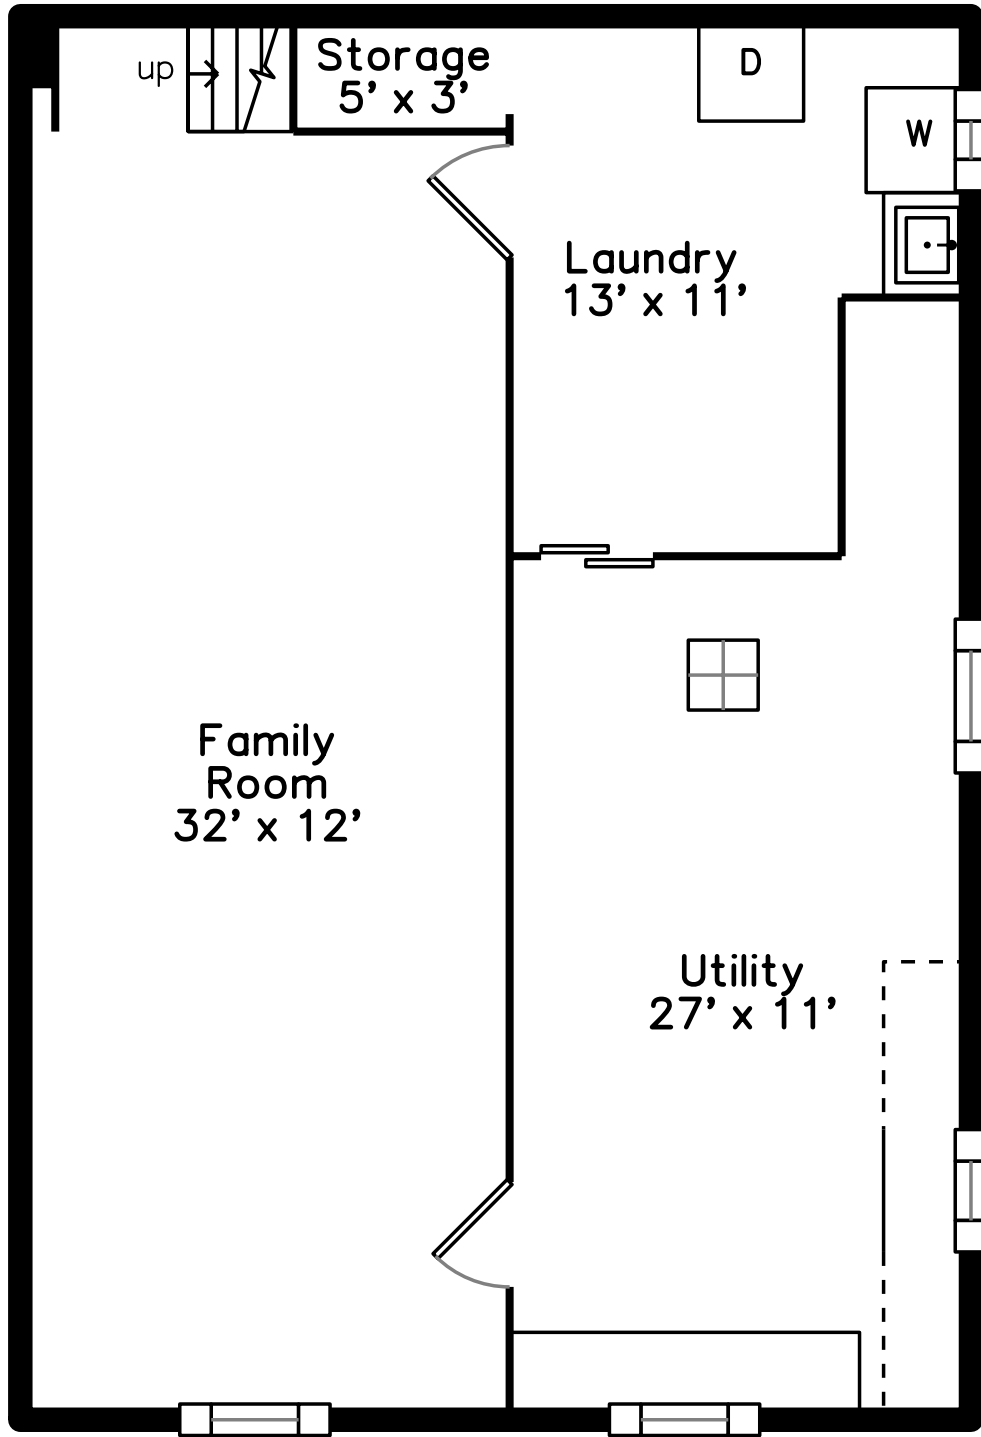

Main

Basement

163 Ravenswood Road
Waltham, MA 02453

PicturePlan by  vis-home

Measurements may not be 100% accurate.
Floor plans are provided for convenience only.
Room sizes are not used to calculate area.

Main

Basement

Outside

Outside

Living Room

Living Room

Living Room

Living Room

Dining Room

Dining Room

Kitchen

Kitchen

Kitchen

Bedroom

Bedroom

Bedroom

Bedroom

Bathroom

Office

Office

Outside

Outside

Outside