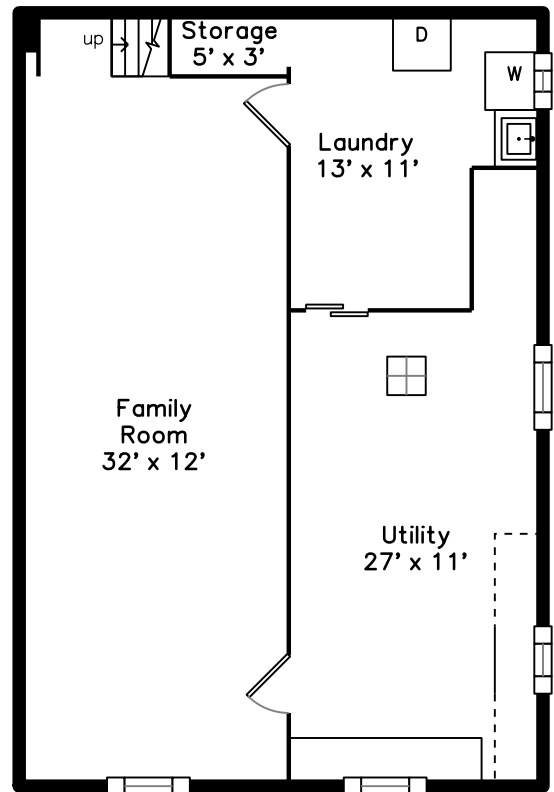

Main

Basement

163 Ravenswood Road
Waltham, MA 02453

PicturePlan by  vis-home

Measurements may not be 100% accurate.
Floor plans are provided for convenience only.
Room sizes are not used to calculate area.

Main

Basement

Outside

Outside

Living Room

Living Room

Living Room

Living Room

Dining Room

Dining Room

Kitchen

Kitchen

Kitchen

Bedroom

Bedroom

Bedroom

Bedroom

Bathroom

Office

Office

Outside

Outside

Outside