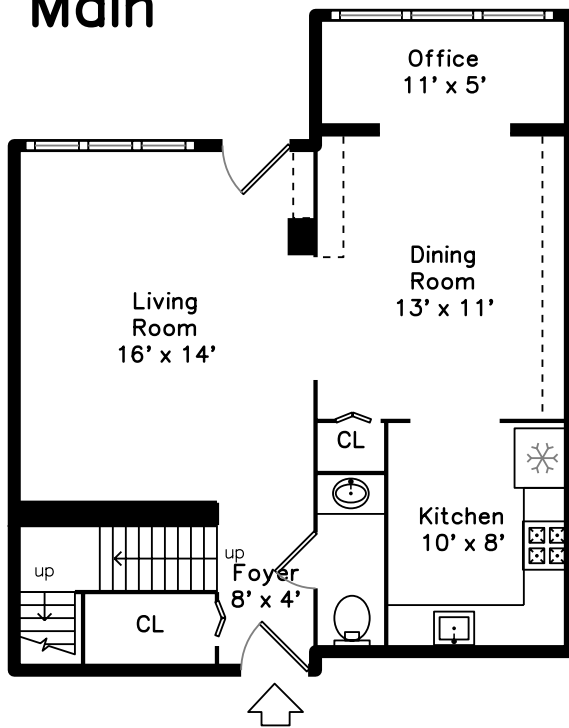

Upper

Main

1731 Beacon Street Unit 114
Brookline, MA 02445

PicturePlan by  vis-home
MAKE YOUR DREAM A FLOORPLAN

Measurements may not be 100% accurate.
Floor plans are provided for convenience only.
Room sizes are not used to calculate area.

Upper

Main

Building

Building

Living Room

Living Room

Living Room

Dining Room

Dining Room

Kitchen

Office

Powder Room

Main Bedroom

Bedroom

Bedroom

Main Bathroom

Main Bathroom

Bathroom

Lobby

Common

Common

Pool

Library

Laundry