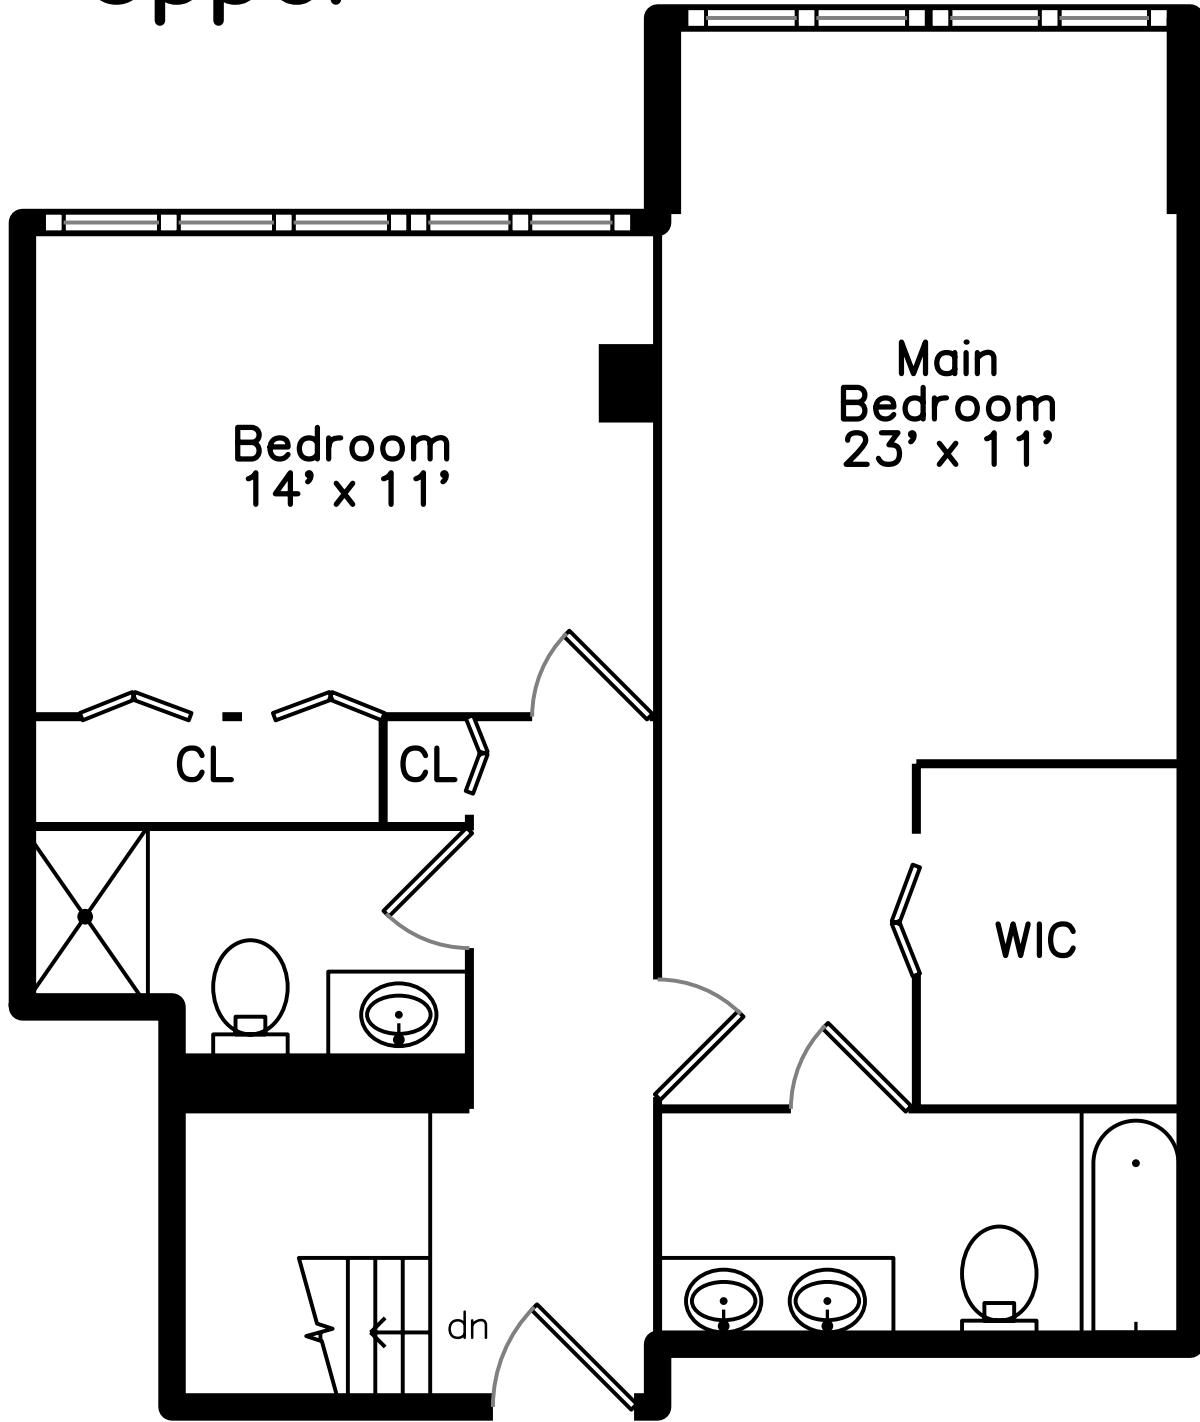

Upper

Main

1731 Beacon Street Unit 114
Brookline, MA 02445

PicturePlan by  vis-home
MAKE YOUR DREAM A FLOORPLAN

Measurements may not be 100% accurate.
Floor plans are provided for convenience only.
Room sizes are not used to calculate area.

Upper

Main

Building

Building

Living Room

Living Room

Living Room

Dining Room

Dining Room

Kitchen

Office

Powder Room

Main Bedroom

Bedroom

Bedroom

Main Bathroom

Main Bathroom

Bathroom

Lobby

Common

Common

Pool

Library

Laundry