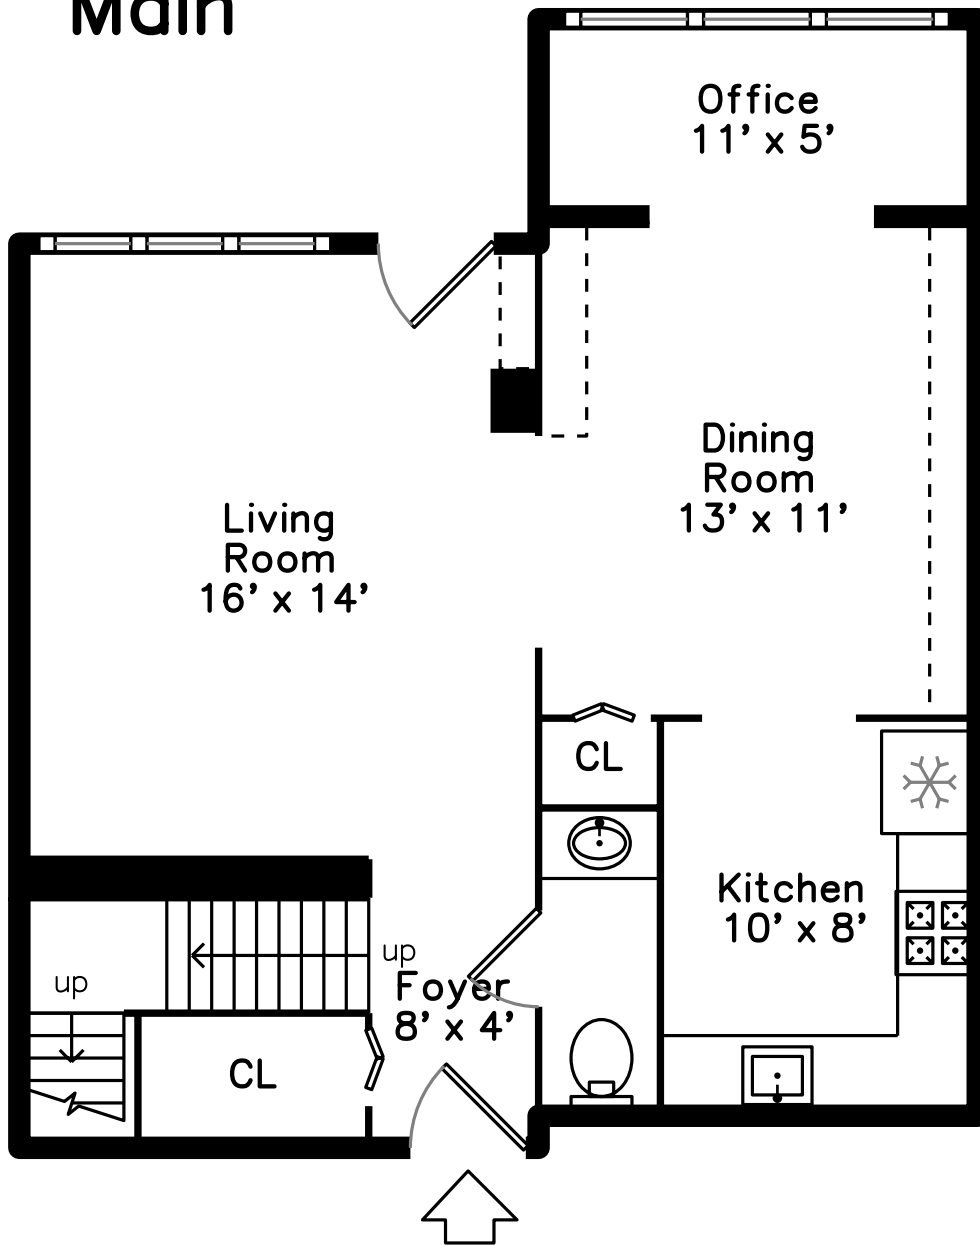

Upper

Main

1731 Beacon Street Unit 114
Brookline, MA 02445

PicturePlan by  vis-home
MAKE YOUR DREAM A FLOORPLAN

Measurements may not be 100% accurate.
Floor plans are provided for convenience only.
Room sizes are not used to calculate area.

Upper

Main

Building

Building

Living Room

Living Room

Living Room

Dining Room

Dining Room

Kitchen

Office

Powder Room

Main Bedroom

Bedroom

Bedroom

Main Bathroom

Main Bathroom

Bathroom

Lobby

Common

Common

Pool

Library

Laundry