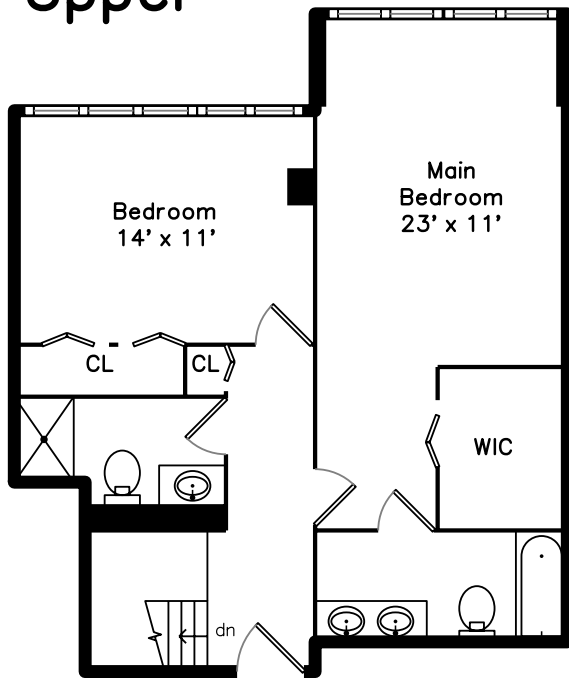

Upper

Main

1731 Beacon Street Unit 114
Brookline, MA 02445

PicturePlan by  vis-home
MAKE YOUR DREAM A FLOORPLAN

Measurements may not be 100% accurate.
Floor plans are provided for convenience only.
Room sizes are not used to calculate area.

Upper

Main

Building

Building

Living Room

Living Room

Living Room

Dining Room

Dining Room

Kitchen

Office

Powder Room

Main Bedroom

Bedroom

Bedroom

Main Bathroom