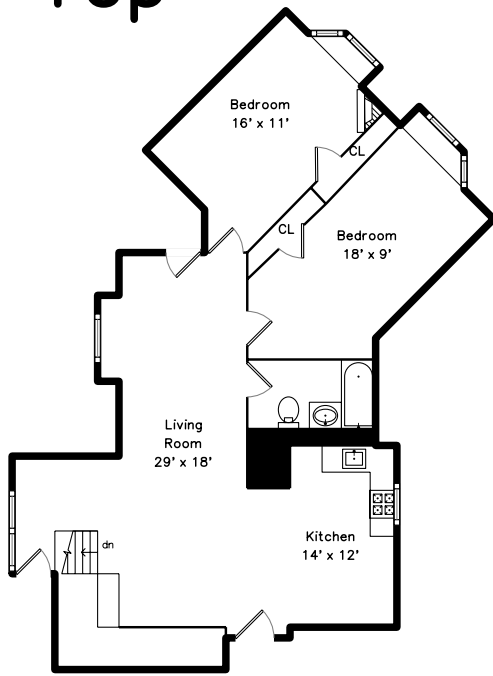

# Upper

# Main

**39 Hillside Avenue  
Newton, MA 02465**

PicturePlan by  vis-home

Measurements may not be 100% accurate.  
Floor plans are provided for convenience only.  
Room sizes are not used to calculate area.

Bedroom

Bedroom

Bedroom

Bedroom

Bedroom

Bedroom

Bedroom

Main Bedroom

Bedroom

Bedroom

Bathroom