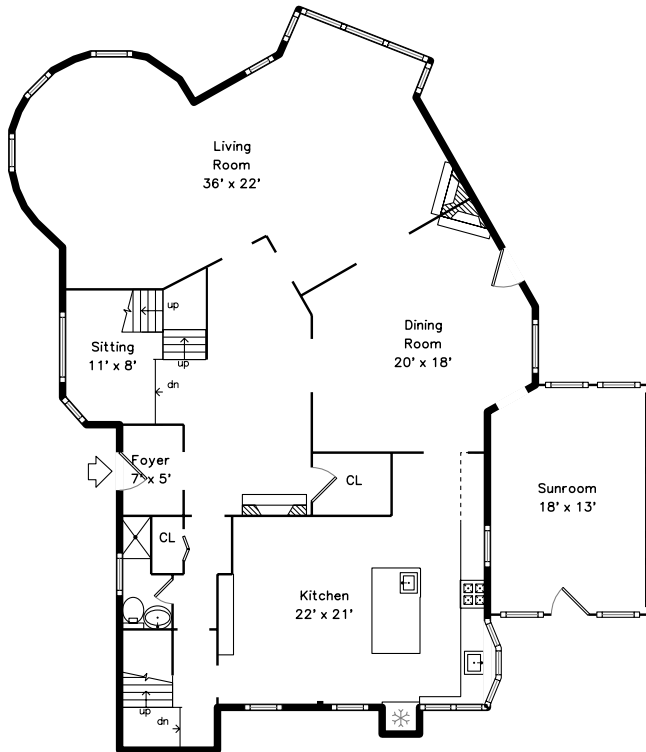

# Upper

# Main

**39 Hillside Avenue  
Newton, MA 02465**

PicturePlan by  vis-home

Measurements may not be 100% accurate.  
Floor plans are provided for convenience only.  
Room sizes are not used to calculate area.