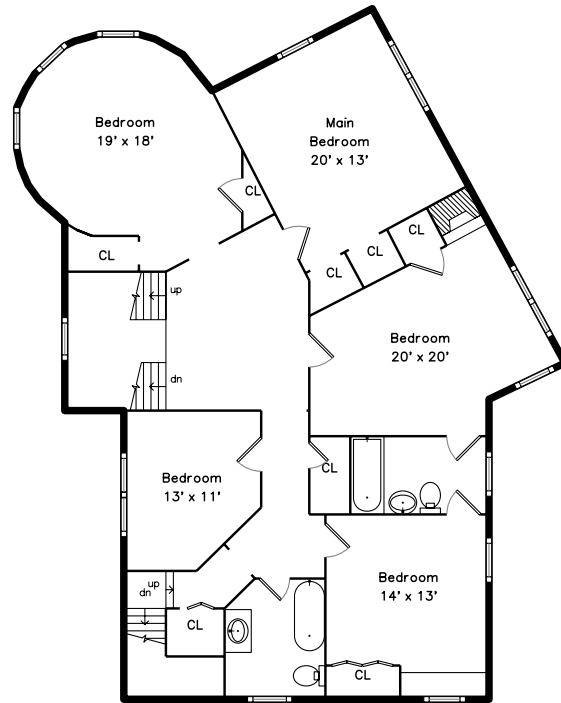

# Upper

# Main

**39 Hillside Avenue  
Newton, MA 02465**

PicturePlan by  vis-home

Measurements may not be 100% accurate.  
Floor plans are provided for convenience only.  
Room sizes are not used to calculate area.

Bedroom

Bedroom

Bathroom