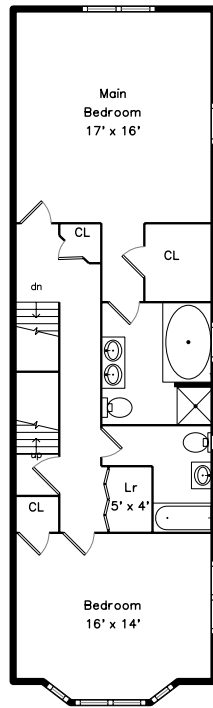

Upper

Top

Main

Lower

**185 White Street 2
Belmont, MA 02478**

PicturePlan by vis-home

Measurements may not be 100% accurate.
Floor plans are provided for convenience only.
Room sizes are not used to calculate area.

Top

Upper

Main

Lower

Outside

Outside

Outside

Back

Back

Foyer

Living Room

Living Room

Dining Room

Dining Room

Kitchen

Kitchen

Main Bathroom

Bathroom

Main Bedroom

Primary Bedroom

Bathroom

Bonus Room

Bonus Room

Powder Room