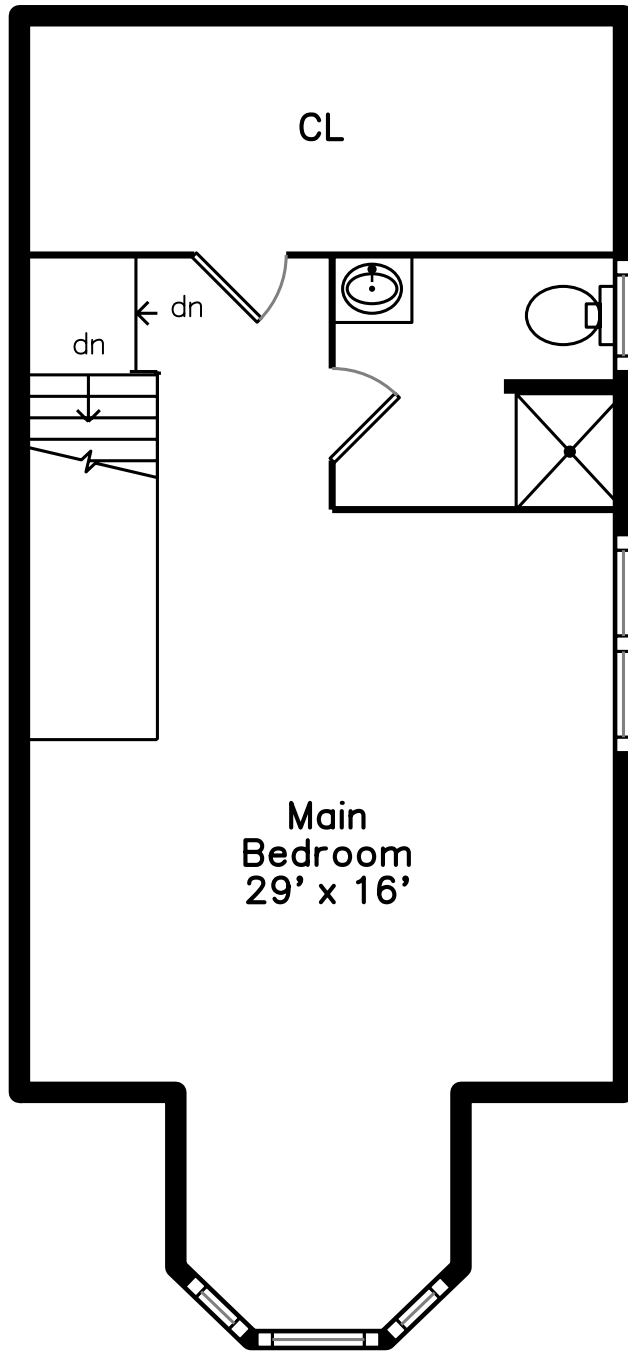

Upper

Top

Main

Lower

**185 White Street 2
Belmont, MA 02478**

PicturePlan by vis-home

Measurements may not be 100% accurate.
Floor plans are provided for convenience only.
Room sizes are not used to calculate area.

Top

Upper

Main

Lower

Outside

Outside

Outside

Back

Back

Foyer

Living Room

Living Room

Dining Room

Dining Room

Kitchen

Kitchen

Main Bathroom

Bathroom

Main Bedroom

Primary Bedroom

Bathroom

Bonus Room

Bonus Room

Powder Room