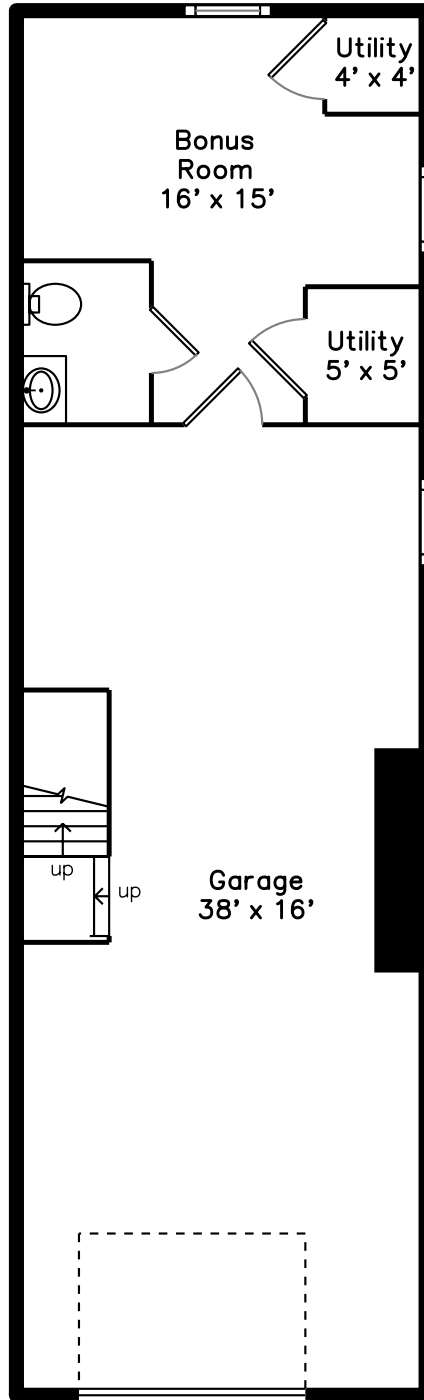

Upper

Top

Main

Lower

**185 White Street 2
Belmont, MA 02478**

PicturePlan by vis-home

Measurements may not be 100% accurate.
Floor plans are provided for convenience only.
Room sizes are not used to calculate area.

Top

Upper

Main

Lower

Outside

Outside

Outside

Back

Back

Foyer

Living Room

Living Room

Dining Room

Dining Room

Kitchen

Kitchen

Kitchen

Powder Room

Deck

Main Bedroom

Main Bedroom

Bedroom

Bedroom

Main Bathroom