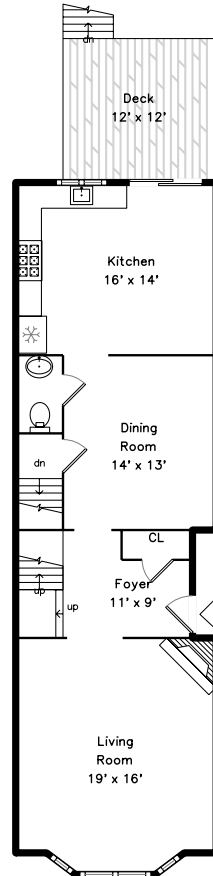

Upper

Top

Main

Lower

**185 White Street 2
Belmont, MA 02478**

PicturePlan by vis-home

Measurements may not be 100% accurate.
Floor plans are provided for convenience only.
Room sizes are not used to calculate area.

Top

Upper

Main

Lower

Outside

Outside

Outside

Back

Back

Foyer

Living Room

Living Room

Dining Room

Dining Room

Kitchen

Kitchen