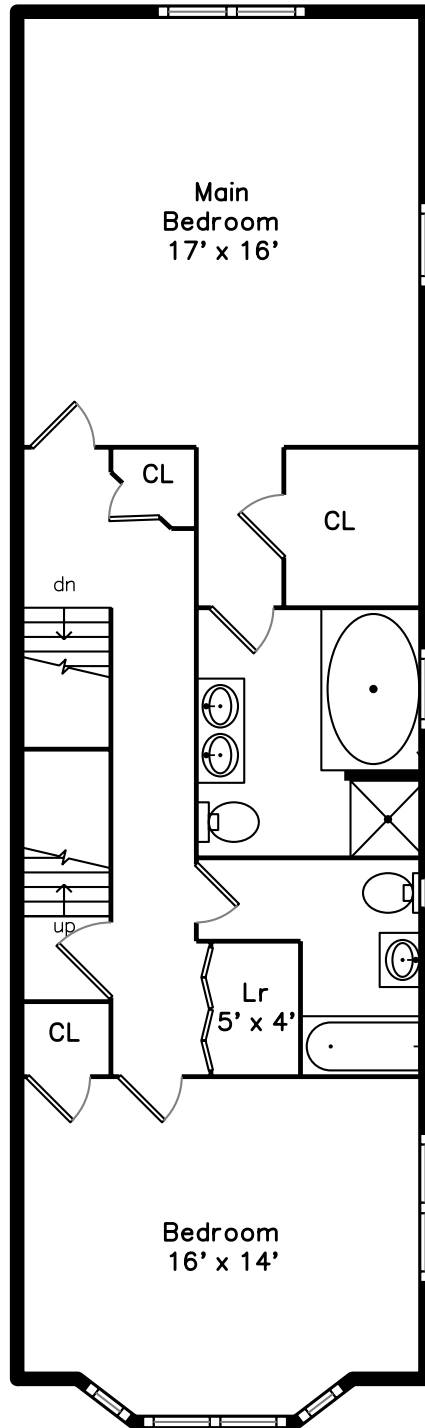

Upper

Top

Main

Lower

**185 White Street 2
Belmont, MA 02478**

PicturePlan by vis-home

Measurements may not be 100% accurate.
Floor plans are provided for convenience only.
Room sizes are not used to calculate area.

Top

Upper

Main

Lower

Outside

Outside

Outside

Back

Back

Foyer

Living Room

Living Room

Dining Room

Dining Room

Kitchen

Kitchen

Main Bathroom

Bathroom

Main Bedroom

Primary Bedroom

Bathroom

Bonus Room

Bonus Room

Powder Room