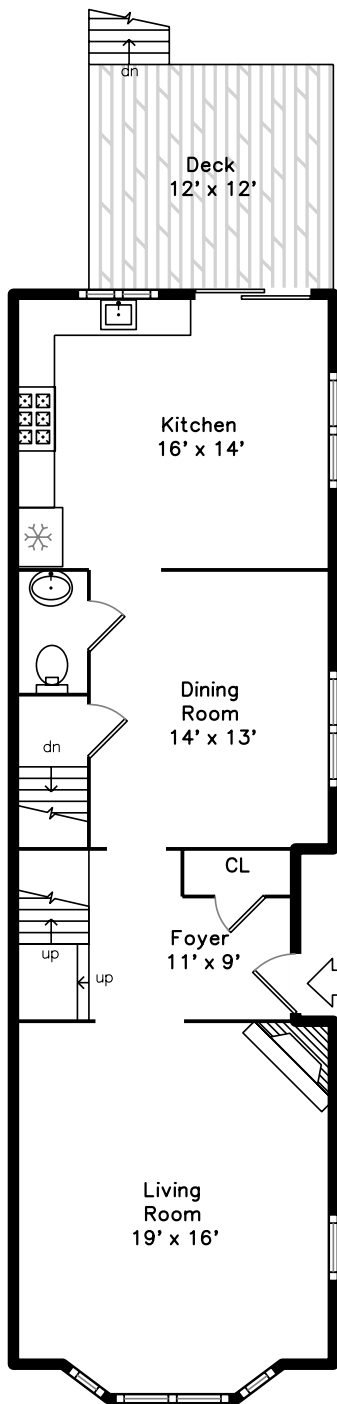

Upper

Top

Main

Lower

**185 White Street 2
Belmont, MA 02478**

PicturePlan by vis-home

Measurements may not be 100% accurate.
Floor plans are provided for convenience only.
Room sizes are not used to calculate area.

Top

Upper

Main

Lower

Outside

Outside

Outside

Back

Back

Foyer

Living Room

Living Room

Dining Room

Dining Room

Kitchen

Kitchen

Kitchen

Powder Room

Deck

Main Bedroom

Main Bedroom

Bedroom

Bedroom

Main Bathroom