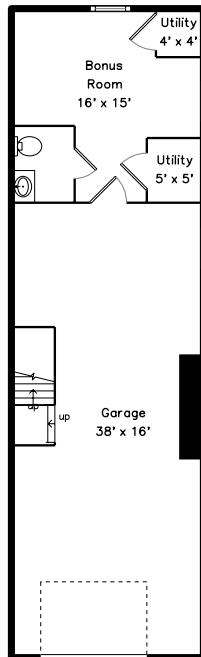

Upper

Top

Main

Lower

**185 White Street 2
Belmont, MA 02478**

PicturePlan by vis-home

Measurements may not be 100% accurate.
Floor plans are provided for convenience only.
Room sizes are not used to calculate area.

Top

Upper

Main

Lower

Outside

Outside

Outside

Back

Back

Foyer

Living Room

Living Room

Dining Room

Dining Room

Kitchen

Kitchen

Main Bathroom

Bathroom

Main Bedroom

Primary Bedroom

Bathroom

Bonus Room

Bonus Room

Powder Room