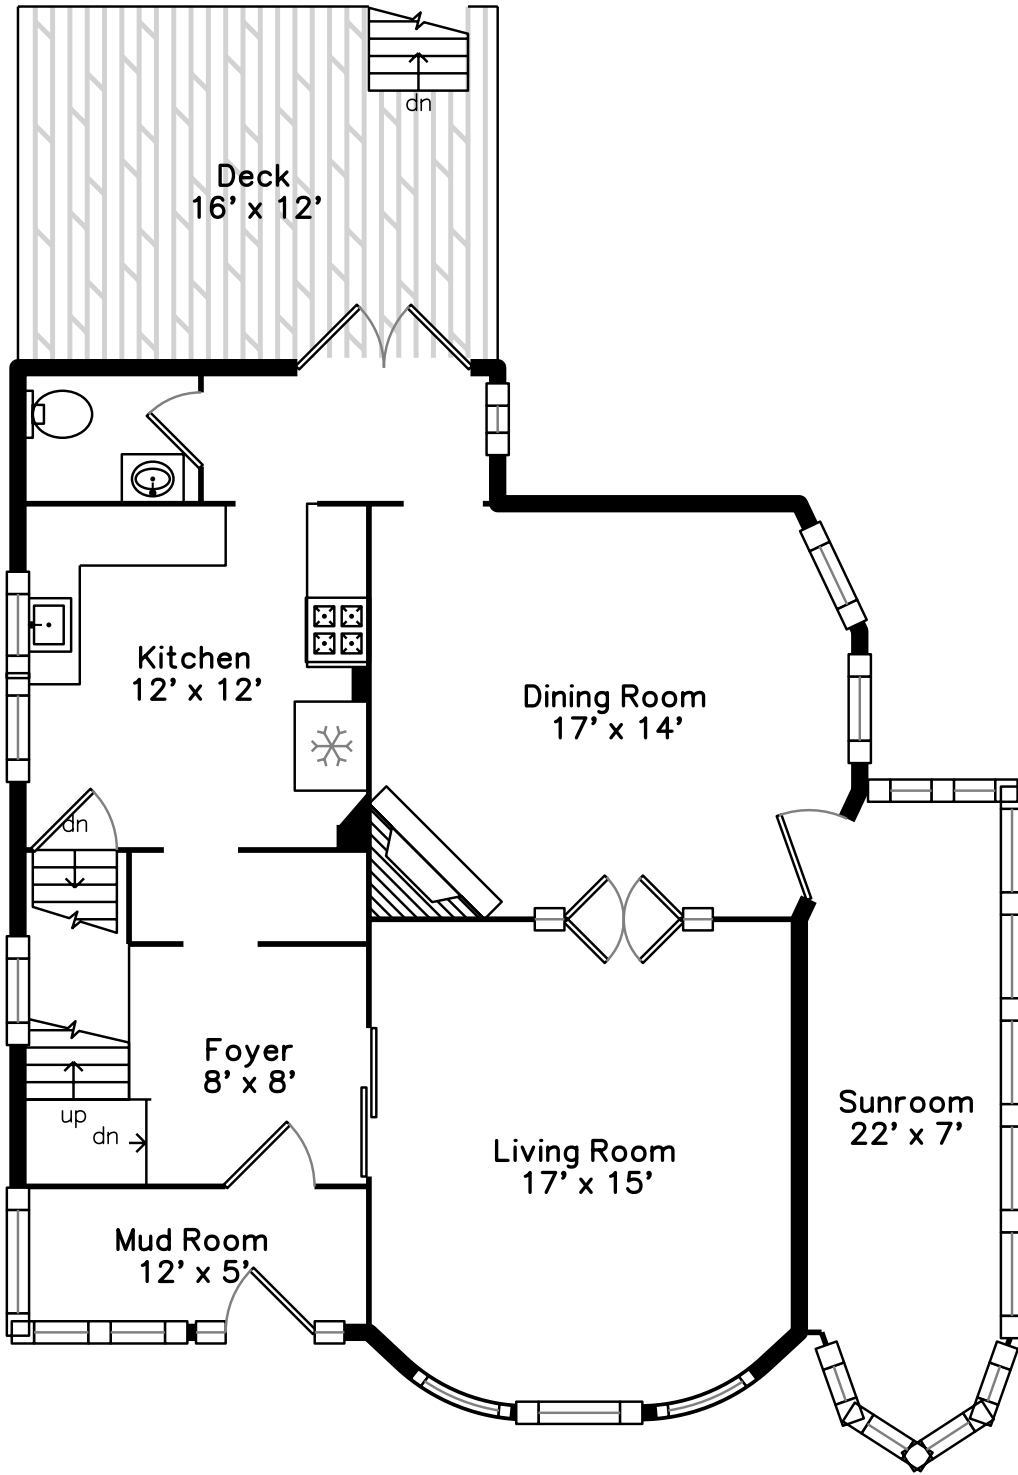

Top

Main

Upper

12 King Street Lynn, MA 01902

PicturePlan by  vis-home

Measurements may not be 100% accurate.
Floor plans are provided for convenience only.
Room sizes are not used to calculate area.

Top

Upper

Main

Outside

Outside

Outside

Back

Back

Back

Foyer

Living Room

Living Room

Living Room

Living Room

Living Room

Dining Room

Dining Room

Kitchen

Bedroom

Bedroom

Office

Laundry

Laundry

Bathroom

Bedroom

Bedroom