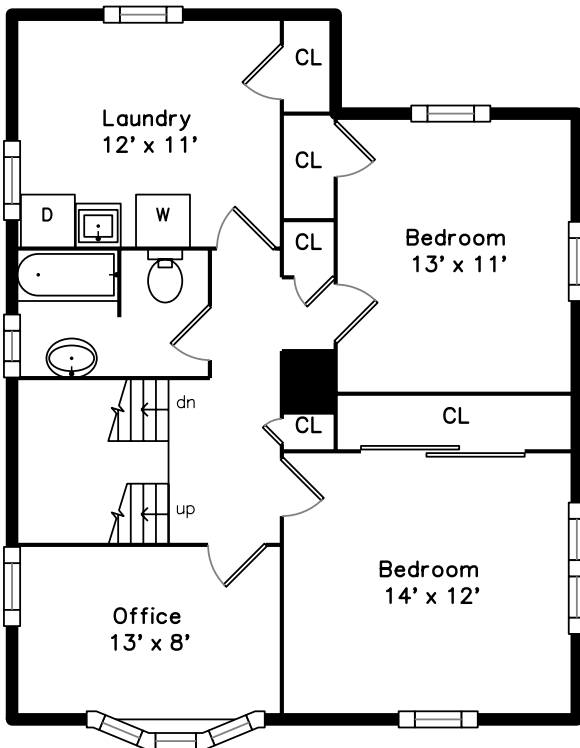

Top

Main

Upper

12 King Street Lynn, MA 01902

PicturePlan by  vis-home

Measurements may not be 100% accurate.
Floor plans are provided for convenience only.
Room sizes are not used to calculate area.

Top

Upper

Main

Outside

Outside

Outside

Back

Back

Back

Foyer

Living Room

Living Room

Living Room

Living Room

Living Room

Dining Room

Dining Room

Kitchen

Bedroom