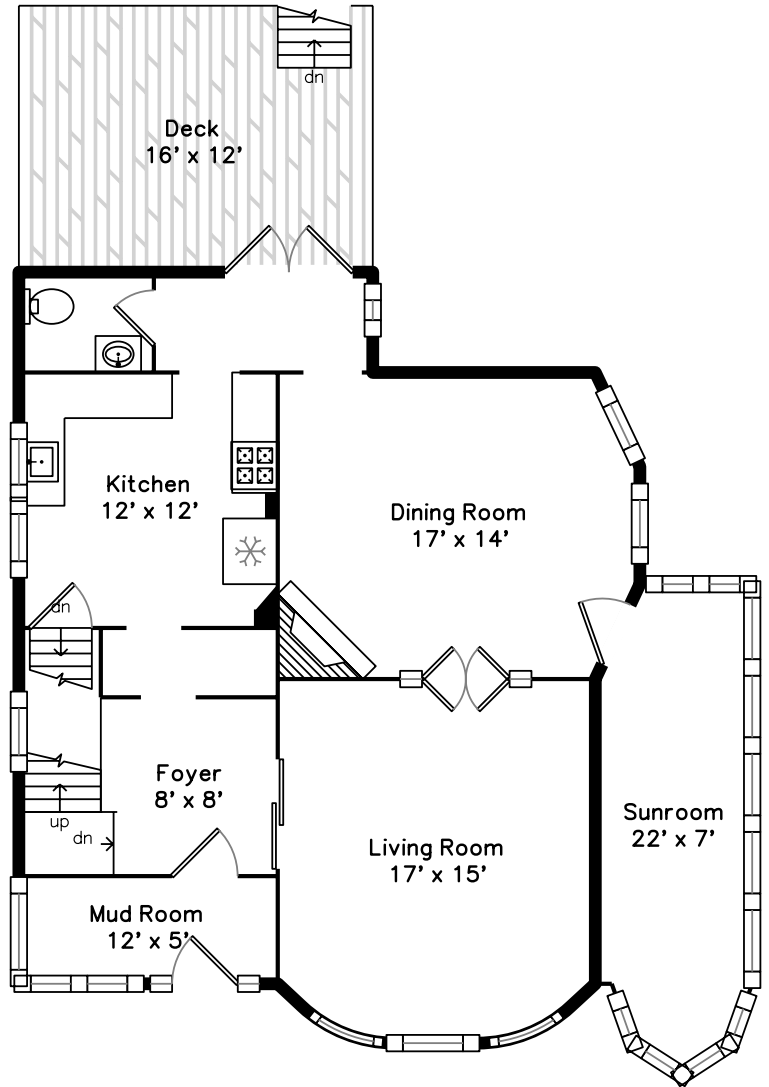

Top

Main

Upper

12 King Street Lynn, MA 01902

PicturePlan by  vis-home

Measurements may not be 100% accurate.
Floor plans are provided for convenience only.
Room sizes are not used to calculate area.

Top

Upper

Main

Outside

Outside

Outside

Back

Back

Back

Foyer

Living Room

Living Room

Living Room

Living Room

Living Room

Dining Room

Dining Room

Kitchen

Bedroom

Bedroom

Office

Laundry

Laundry

Bathroom

Bedroom

Bedroom