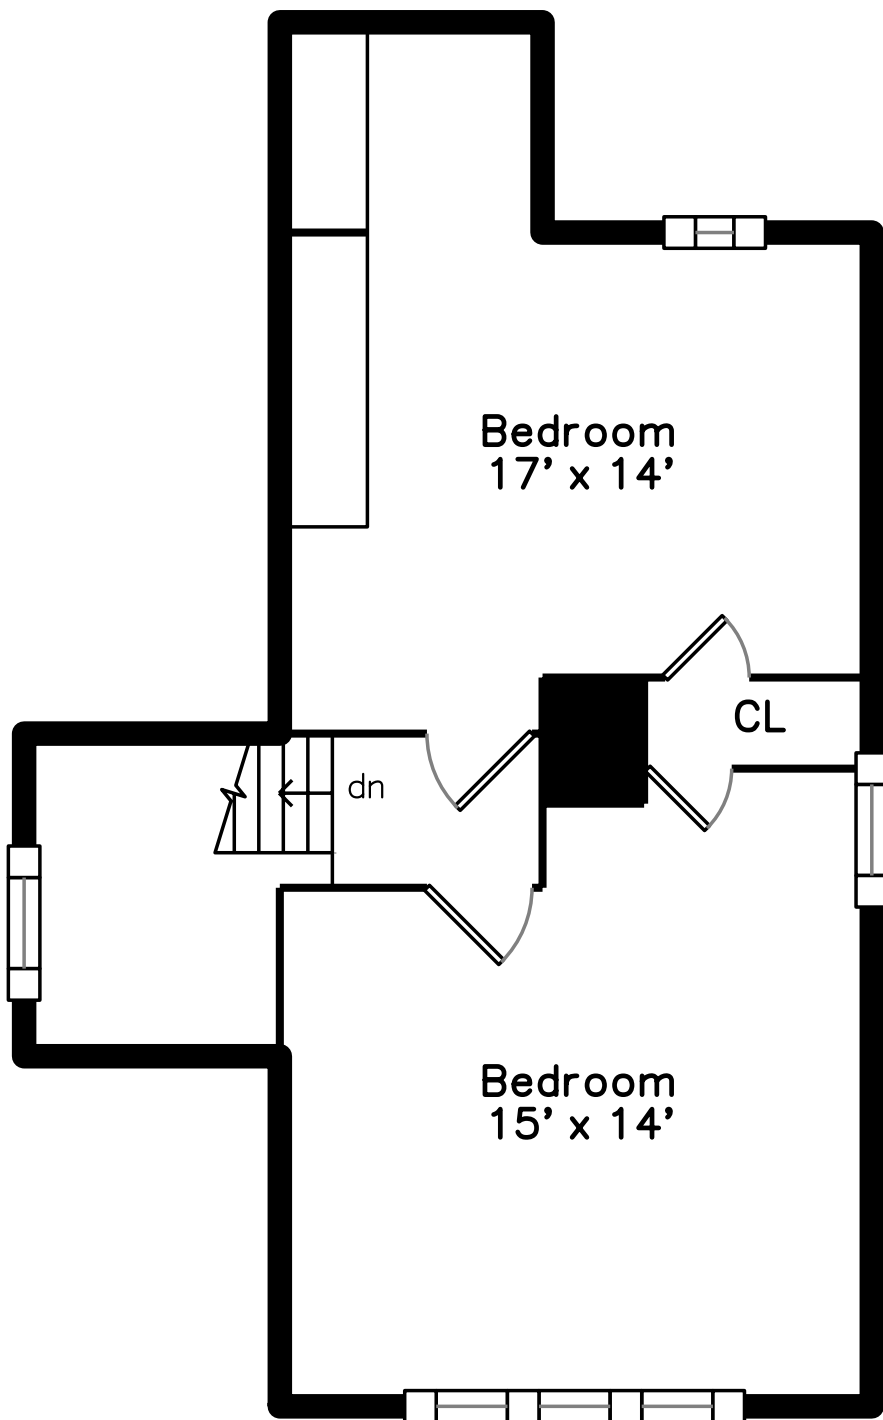

Top

Main

Upper

12 King Street Lynn, MA 01902

PicturePlan by  vis-home

Measurements may not be 100% accurate.
Floor plans are provided for convenience only.
Room sizes are not used to calculate area.

Top

Upper

Main

Outside

Outside

Outside

Back

Back

Back

Foyer

Living Room

Living Room

Living Room

Living Room

Living Room

Dining Room

Dining Room

Kitchen

Bedroom