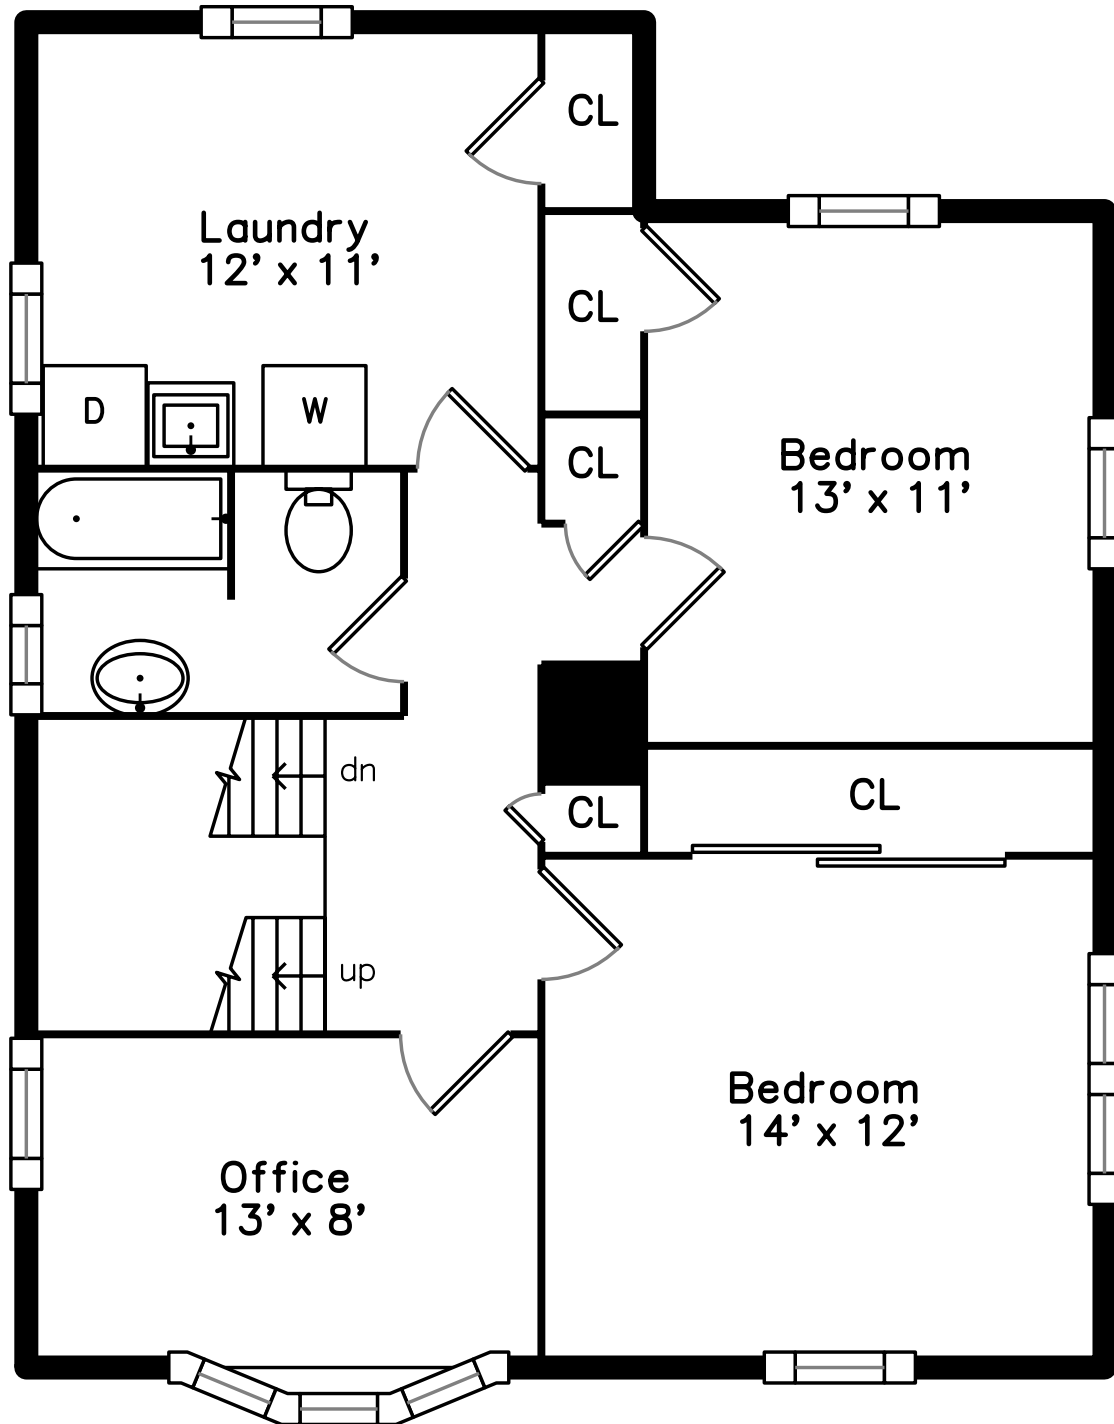

Top

Main

Upper

12 King Street Lynn, MA 01902

PicturePlan by  vis-home

Measurements may not be 100% accurate.
Floor plans are provided for convenience only.
Room sizes are not used to calculate area.

Top

Upper

Main

Outside

Outside

Outside

Back

Back

Back

Foyer

Living Room

Living Room

Living Room

Living Room

Living Room

Dining Room

Dining Room

Kitchen

Bedroom

Bedroom

Office

Laundry

Laundry

Bathroom

Bedroom

Bedroom