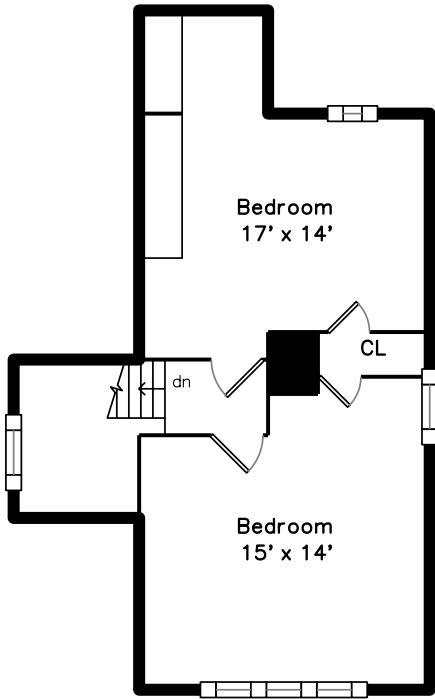

Top

Main

Upper

12 King Street Lynn, MA 01902

PicturePlan by  vis-home

Measurements may not be 100% accurate.
Floor plans are provided for convenience only.
Room sizes are not used to calculate area.

Top

Upper

Living Room

Living Room

Living Room

Living Room

Living Room

Dining Room

Dining Room

Kitchen

Bedroom