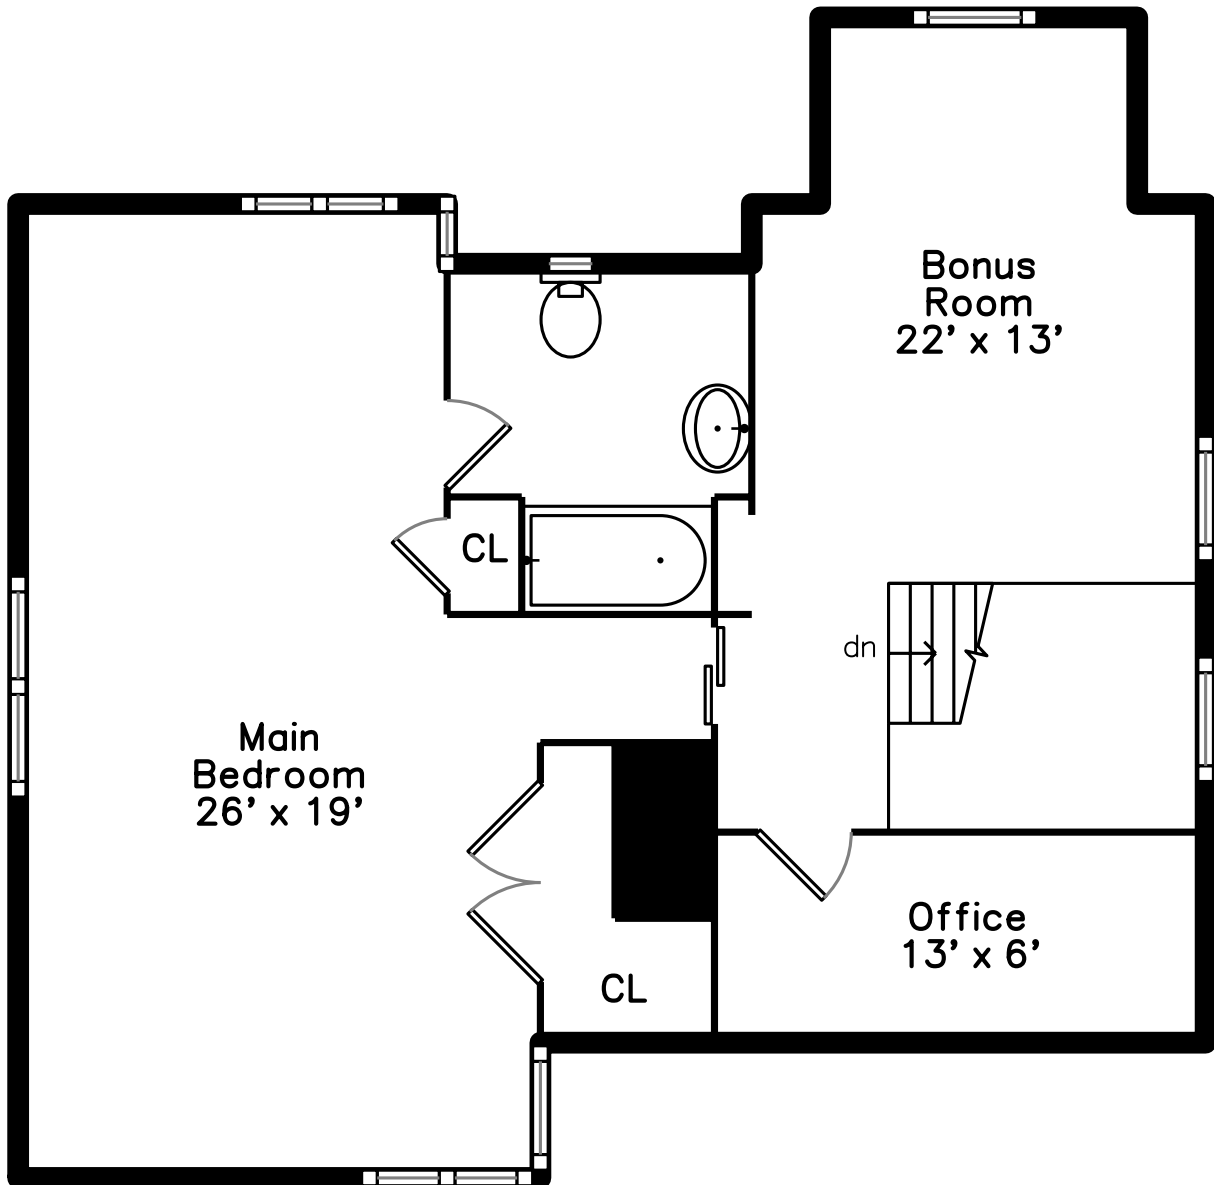

Top

Upper

Main

**30 Overbrook Drive
Wellesley, MA 02482**

PicturePlan by vis-home

Measurements may not be 100% accurate.
Floor plans are provided for convenience only.
Room sizes are not used to calculate area.

Top

Upper

Main

Outside

Outside

Outside

Outside

Outside

Backyard

Backyard

Backyard

Foyer

Foyer

Living Room

Living Room

Dining Room

Dining Room

Kitchen

Kitchen

Kitchen

Kitchen

Kitchen

Breakfast

Office