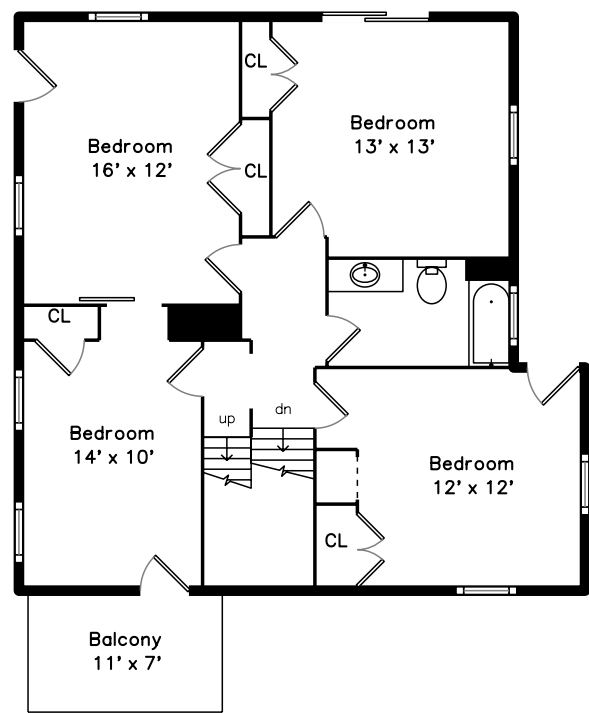

Top

Upper

Main

**30 Overbrook Drive
Wellesley, MA 02482**

PicturePlan by vis-home

Measurements may not be 100% accurate.
Floor plans are provided for convenience only.
Room sizes are not used to calculate area.

Top

Upper

Main

Outside

Outside

Outside

Outside

Outside

Backyard

Backyard

Backyard

Foyer

Foyer

Living Room

Living Room

Dining Room

Bathroom

Balcony

Bonus Room

Bonus Room

Main Bedroom

Main Bedroom

Main Bedroom

Main Bathroom