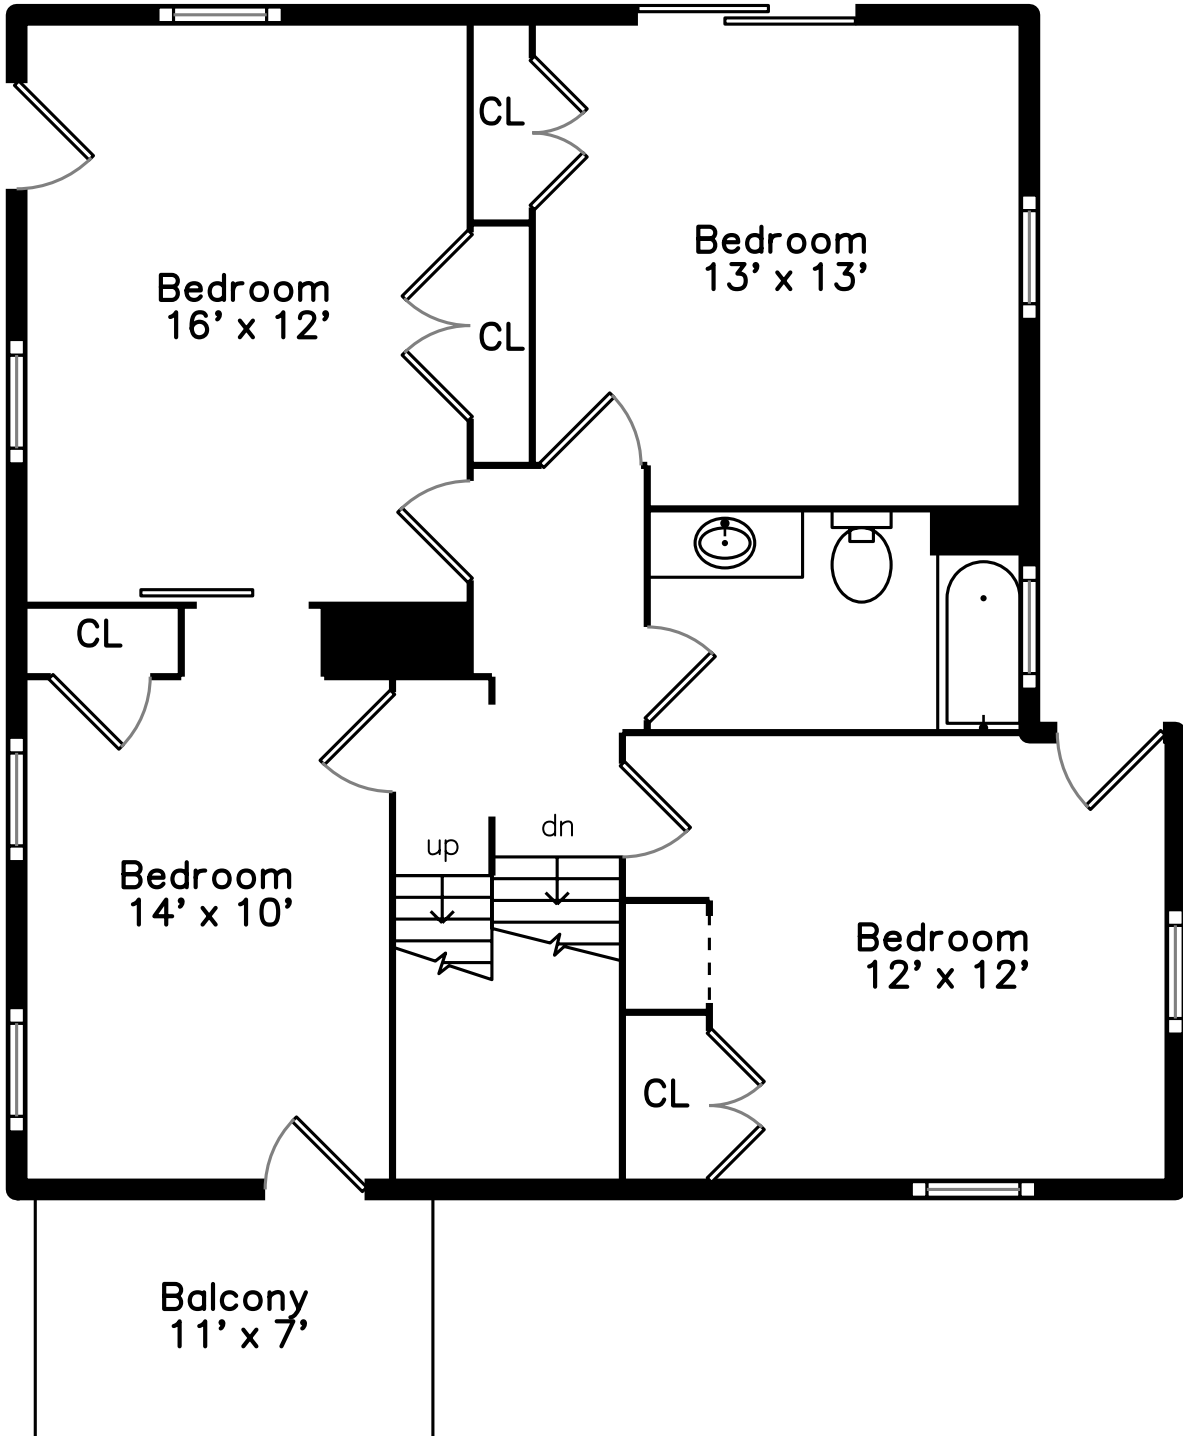

Top

Upper

Main

**30 Overbrook Drive
Wellesley, MA 02482**

PicturePlan by vis-home

Measurements may not be 100% accurate.
Floor plans are provided for convenience only.
Room sizes are not used to calculate area.

Top

Upper

Main

Outside

Outside

Outside

Outside

Outside

Backyard

Backyard

Backyard

Foyer

Foyer

Living Room

Living Room

Dining Room

Bathroom

Balcony

Bonus Room

Bonus Room

Main Bedroom

Main Bedroom

Main Bedroom

Main Bathroom