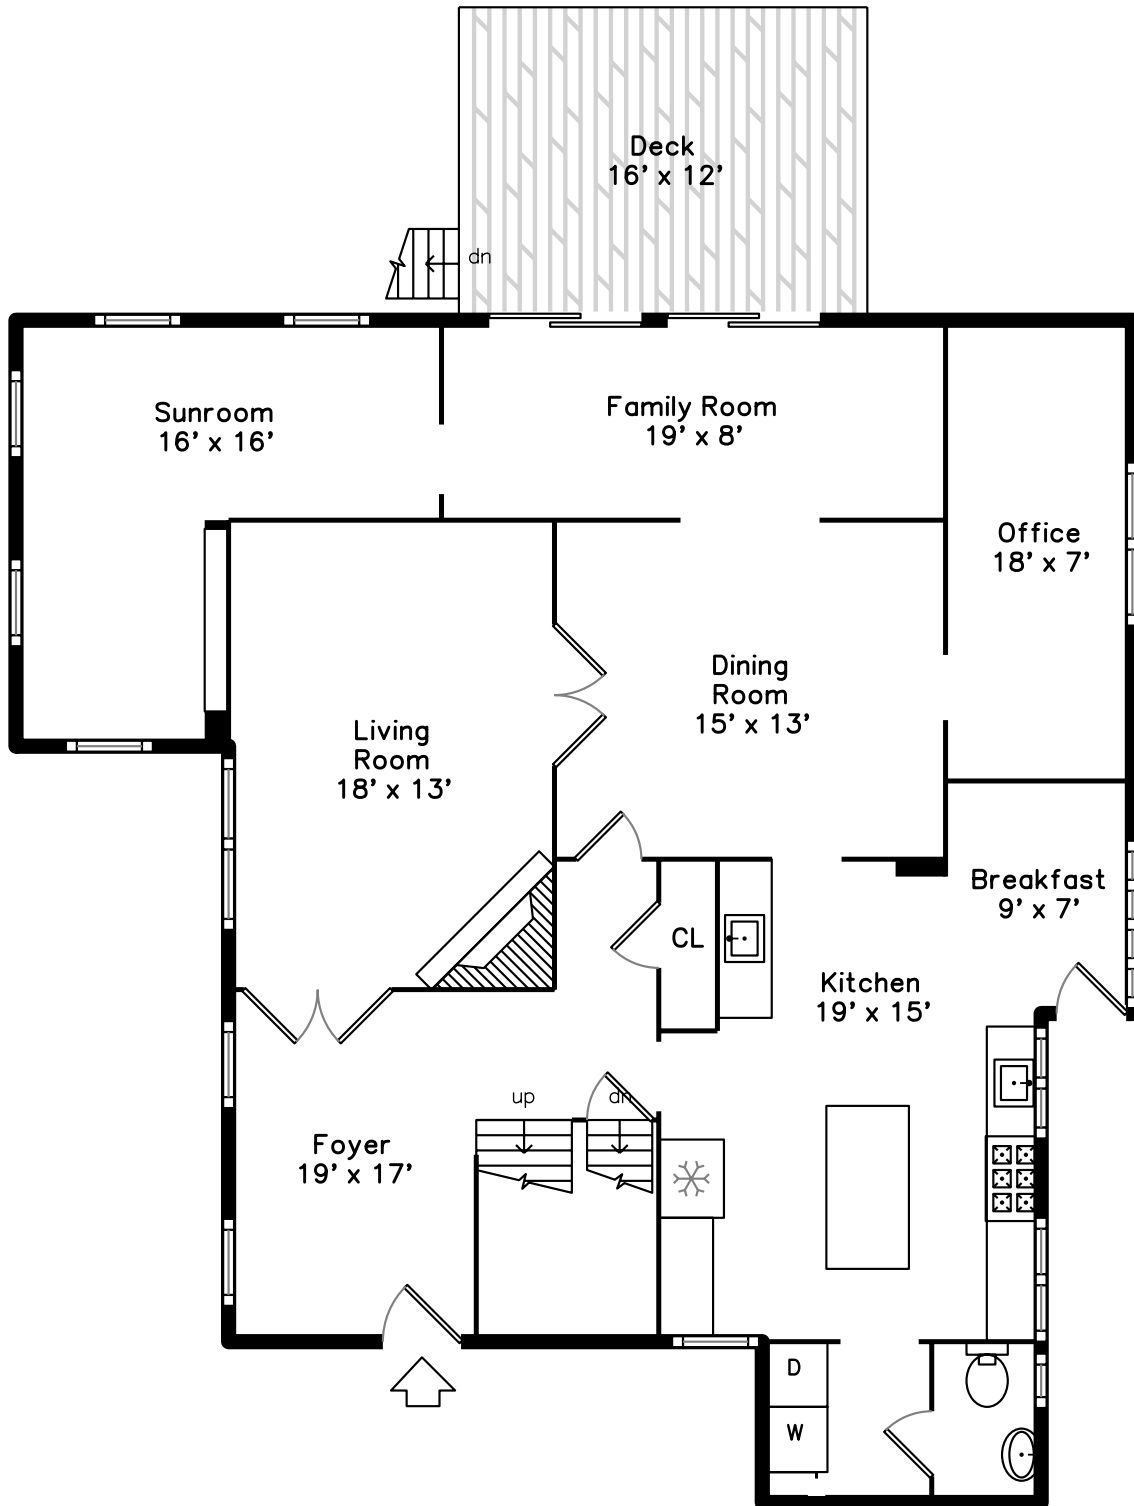

Top

Upper

Main

**30 Overbrook Drive
Wellesley, MA 02482**

PicturePlan by vis-home

Measurements may not be 100% accurate.
Floor plans are provided for convenience only.
Room sizes are not used to calculate area.

Top

Upper

Main

Outside

Outside

Outside

Outside

Outside

Backyard

Backyard

Backyard

Foyer

Foyer

Living Room

Living Room

Dining Room

Dining Room

Kitchen

Kitchen

Kitchen

Kitchen

Kitchen

Breakfast

Office