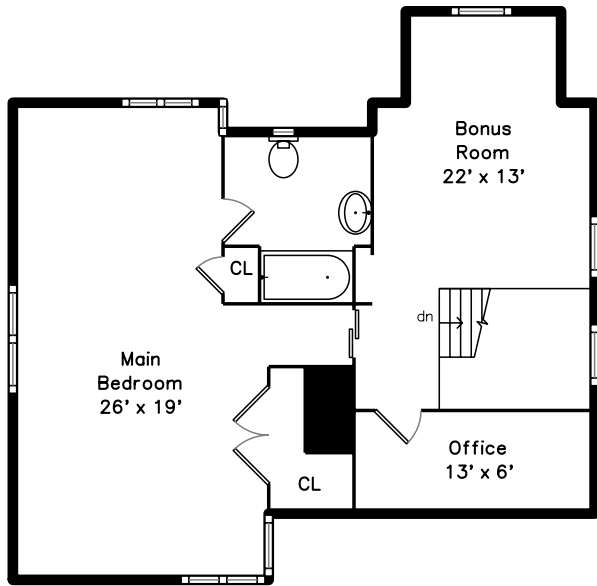

Top

Upper

Main

**30 Overbrook Drive
Wellesley, MA 02482**

PicturePlan by vis-home

Measurements may not be 100% accurate.
Floor plans are provided for convenience only.
Room sizes are not used to calculate area.

Top

Upper

Main

Outside

Outside

Outside

Outside

Outside

Backyard

Backyard

Backyard

Foyer

Foyer

Living Room

Living Room

Dining Room

Bathroom

Balcony

Bonus Room

Bonus Room

Main Bedroom

Main Bedroom

Main Bedroom

Main Bathroom