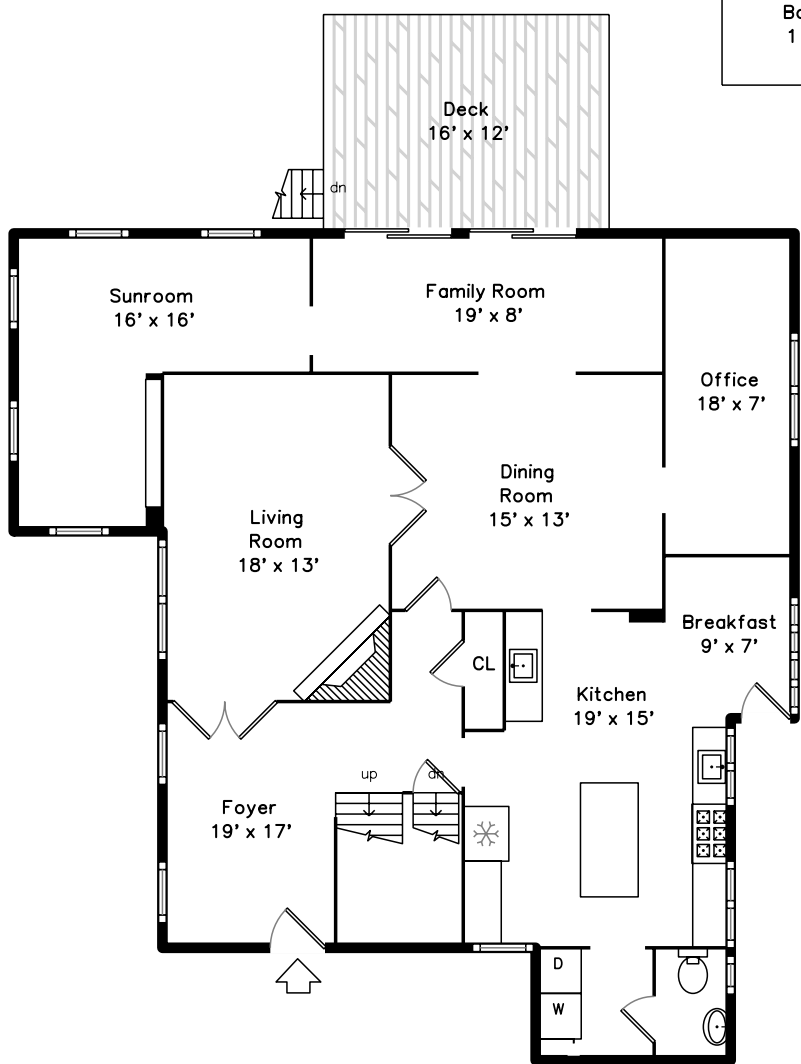

Top

Upper

Main

**30 Overbrook Drive
Wellesley, MA 02482**

PicturePlan by vis-home

Measurements may not be 100% accurate.
Floor plans are provided for convenience only.
Room sizes are not used to calculate area.

Top

Upper

Main

Outside

Outside

Outside

Outside

Outside

Backyard

Backyard

Backyard

Foyer

Foyer

Living Room

Living Room

Dining Room

Dining Room

Kitchen

Kitchen

Kitchen

Kitchen

Kitchen

Breakfast

Office