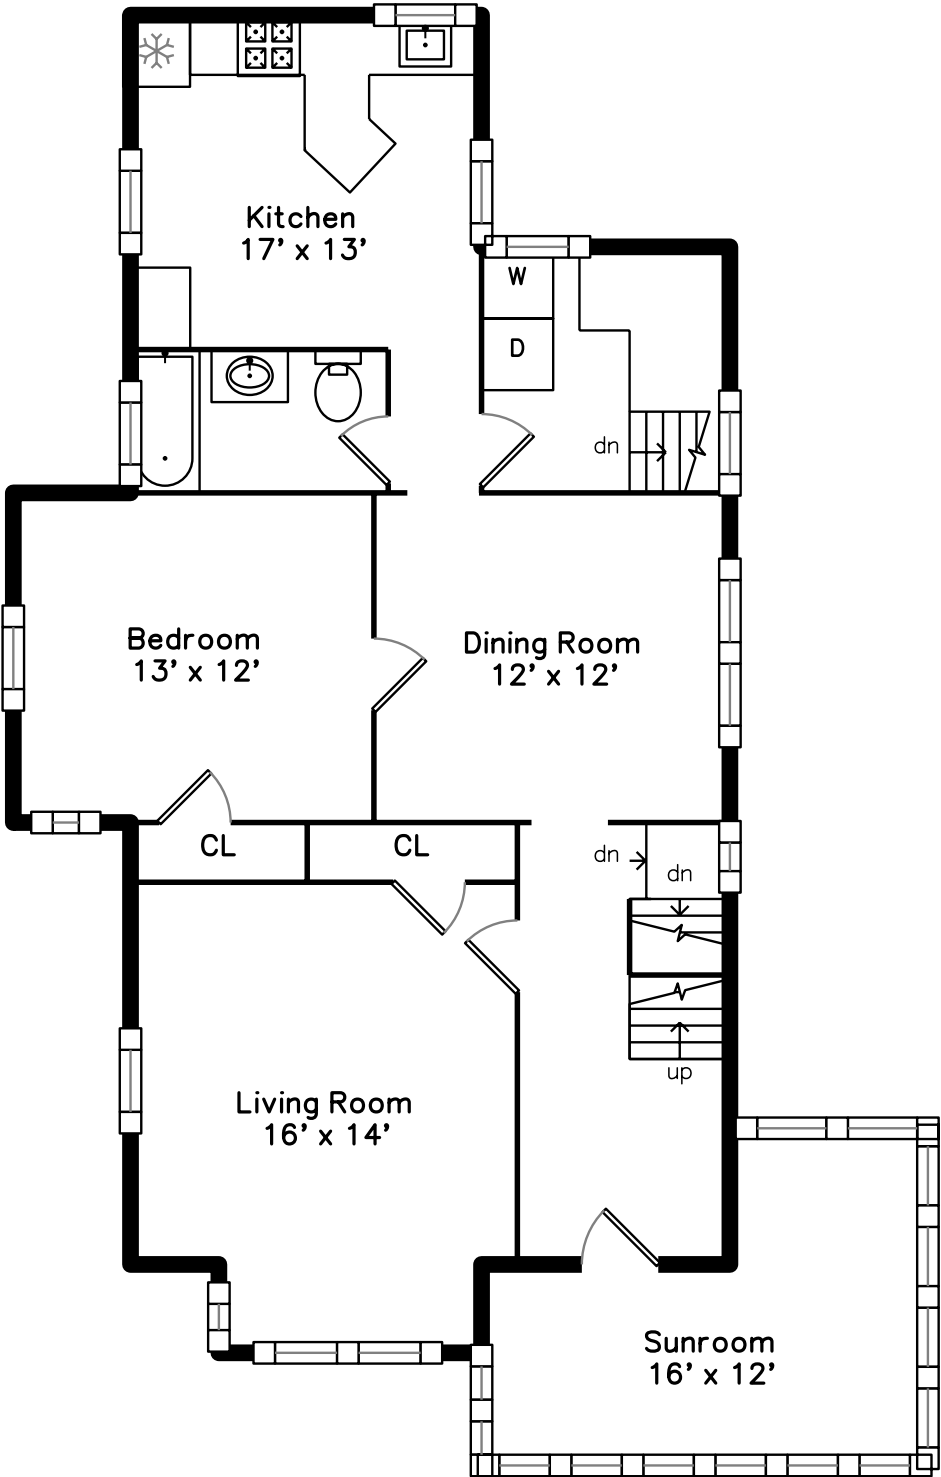

Top

Main

Upper

**8 Webster Street 1 And 2
Medford, MA 02155**

PicturePlan by  vis-home

Measurements may not be 100% accurate.
Floor plans are provided for convenience only.
Room sizes are not used to calculate area.

Top

Upper

Main

Outside

Outside

Back

Back

Back

Porch

Living Room

Living Room

Dining Room

Dining Room

Kitchen

Kitchen

Bedroom

Bedroom

Bathroom

Living Room

Living Room

Dining Room

Dining Room

Kitchen

Kitchen