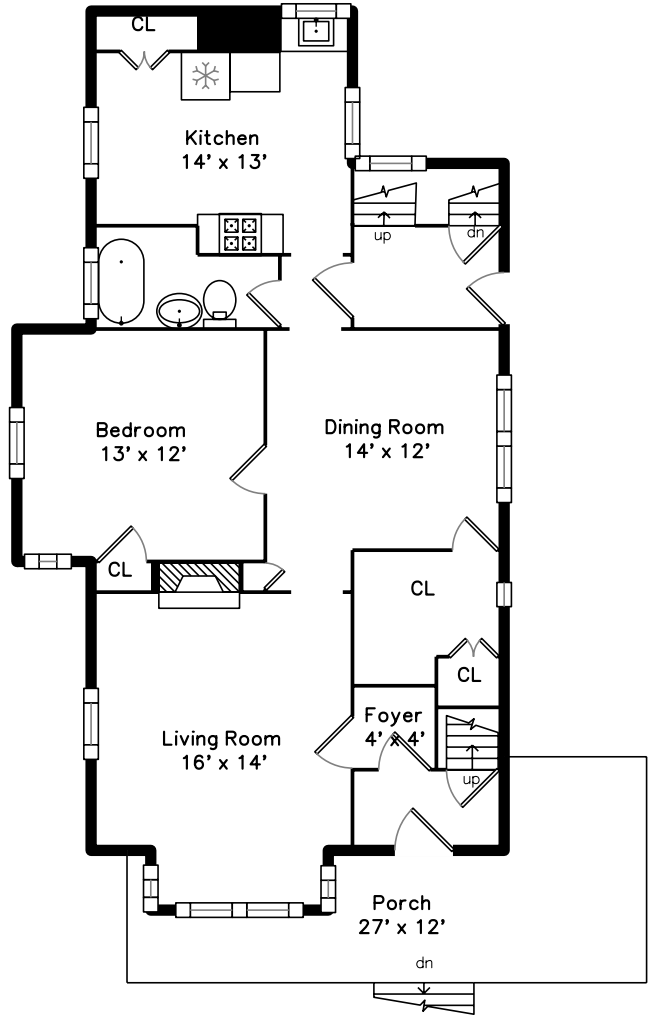

Top

Main

Upper

**8 Webster Street 1 And 2
Medford, MA 02155**

PicturePlan by  vis-home

Measurements may not be 100% accurate.
Floor plans are provided for convenience only.
Room sizes are not used to calculate area.

Top

Upper

Main

Outside

Outside

Back

Back

Back

Porch

Living Room

Living Room

Dining Room

Dining Room

Kitchen

Kitchen

Bedroom

Bedroom

Bathroom

Living Room

Living Room

Dining Room

Dining Room

Kitchen

Kitchen