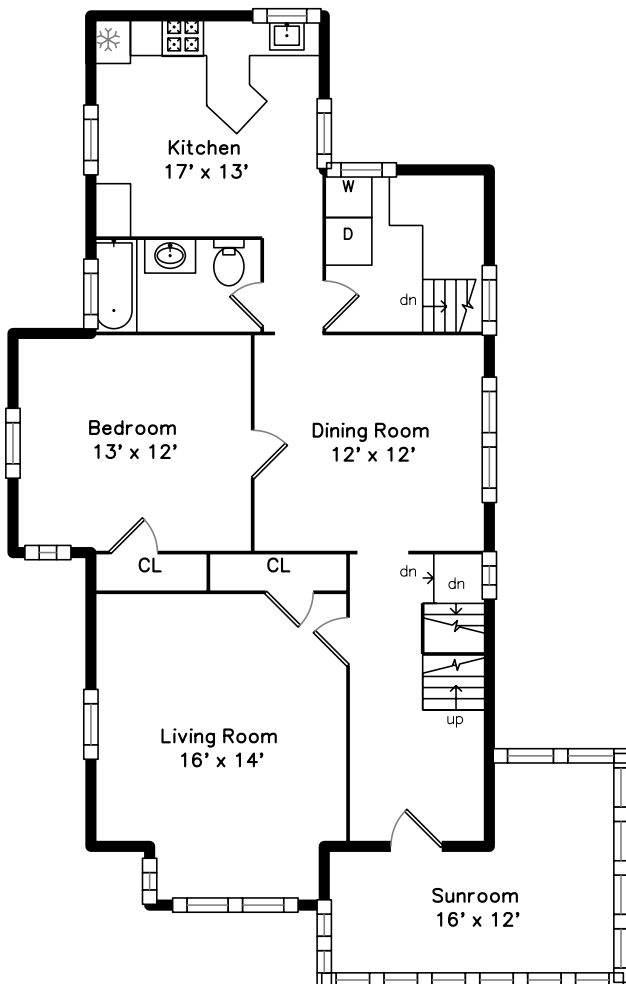

Top

Main

Upper

**8 Webster Street 1 And 2
Medford, MA 02155**

PicturePlan by  vis-home

Measurements may not be 100% accurate.
Floor plans are provided for convenience only.
Room sizes are not used to calculate area.

Top

Upper

Main

Outside

Outside

Back

Back

Back

Porch

Living Room

Living Room

Dining Room

Dining Room

Kitchen

Kitchen

Bedroom

Bedroom

Bathroom

Living Room

Living Room

Dining Room

Dining Room

Kitchen

Kitchen