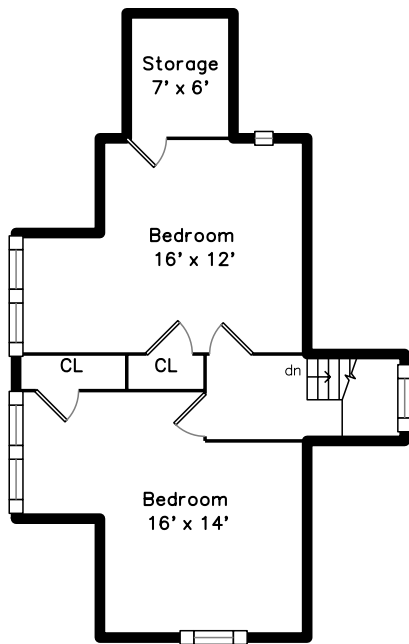

Top

Main

Upper

**8 Webster Street 1 And 2
Medford, MA 02155**

PicturePlan by  vis-home

Measurements may not be 100% accurate.
Floor plans are provided for convenience only.
Room sizes are not used to calculate area.

Top

Upper

Main

Outside

Outside

Back

Back

Back

Porch

Living Room

Living Room

Dining Room

Dining Room

Kitchen

Kitchen

Bedroom

Bedroom

Bathroom

Living Room

Living Room

Dining Room

Dining Room

Kitchen

Kitchen