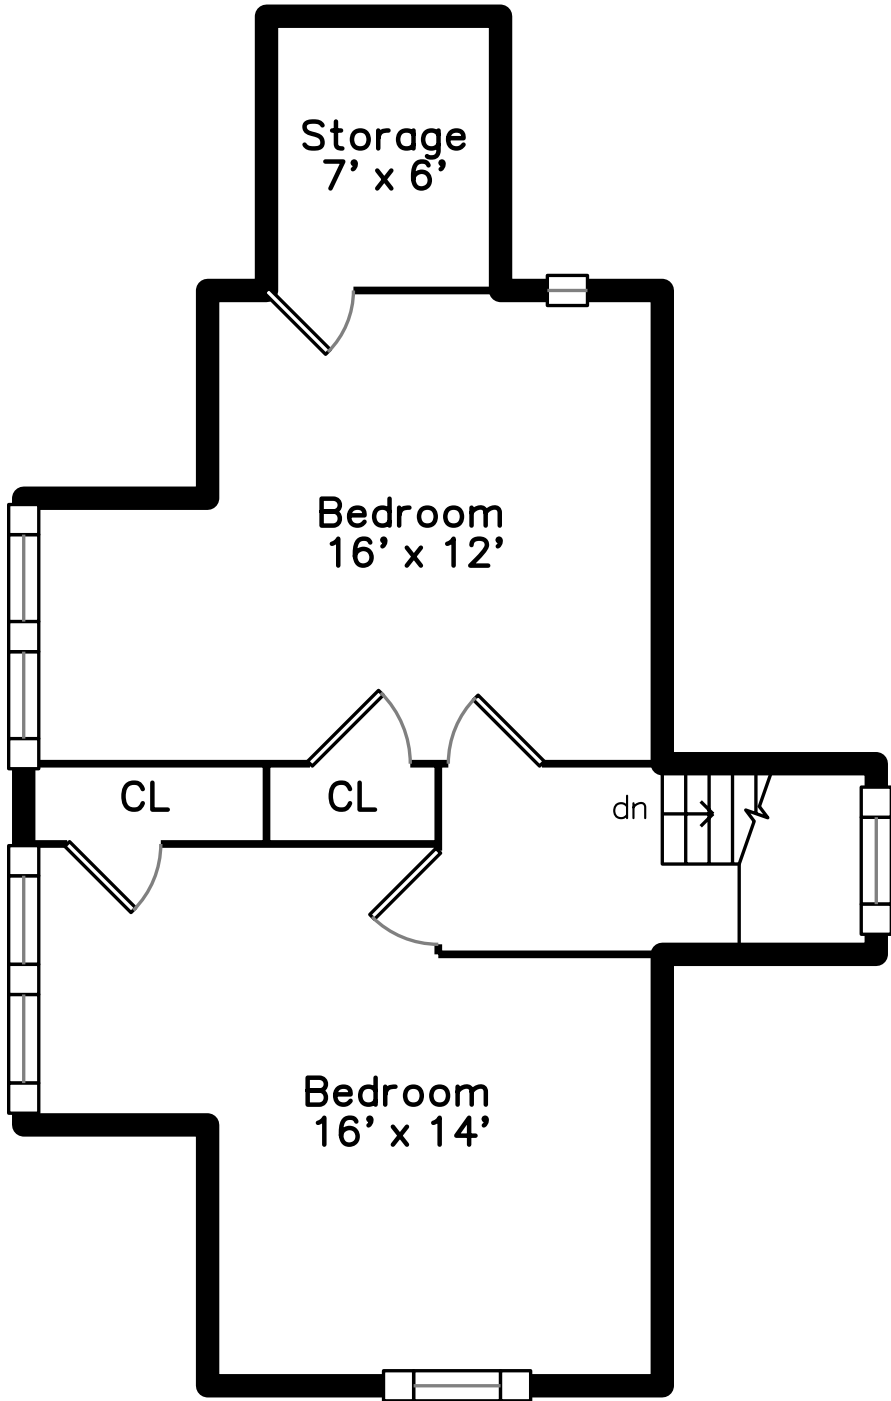

Top

Main

Upper

**8 Webster Street 1 And 2
Medford, MA 02155**

PicturePlan by  vis-home

Measurements may not be 100% accurate.
Floor plans are provided for convenience only.
Room sizes are not used to calculate area.

Top

Upper

Main

Outside

Outside

Back

Back

Back

Porch

Living Room

Living Room

Dining Room

Dining Room

Kitchen

Kitchen

Bedroom

Bedroom

Bathroom

Living Room

Living Room

Dining Room

Dining Room

Kitchen

Kitchen