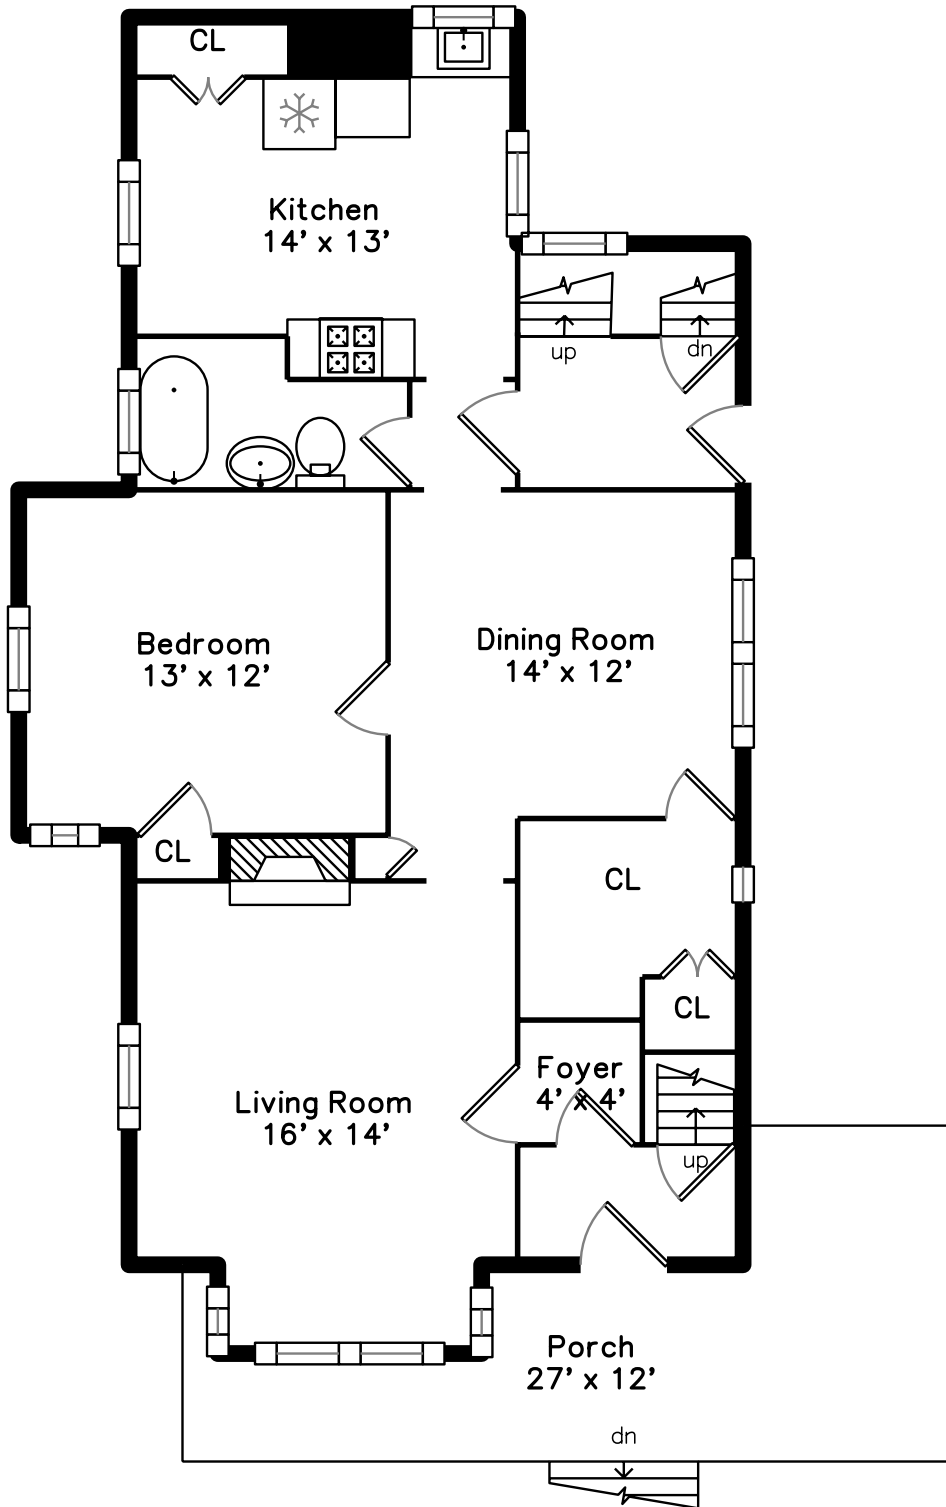

Top

Main

Upper

**8 Webster Street 1 And 2
Medford, MA 02155**

PicturePlan by  vis-home

Measurements may not be 100% accurate.
Floor plans are provided for convenience only.
Room sizes are not used to calculate area.

Top

Upper

Main

Outside

Outside

Back

Back

Back

Porch

Living Room

Living Room

Dining Room

Dining Room

Kitchen

Kitchen

Bedroom

Bedroom

Bathroom

Living Room

Living Room

Dining Room

Dining Room

Kitchen

Kitchen