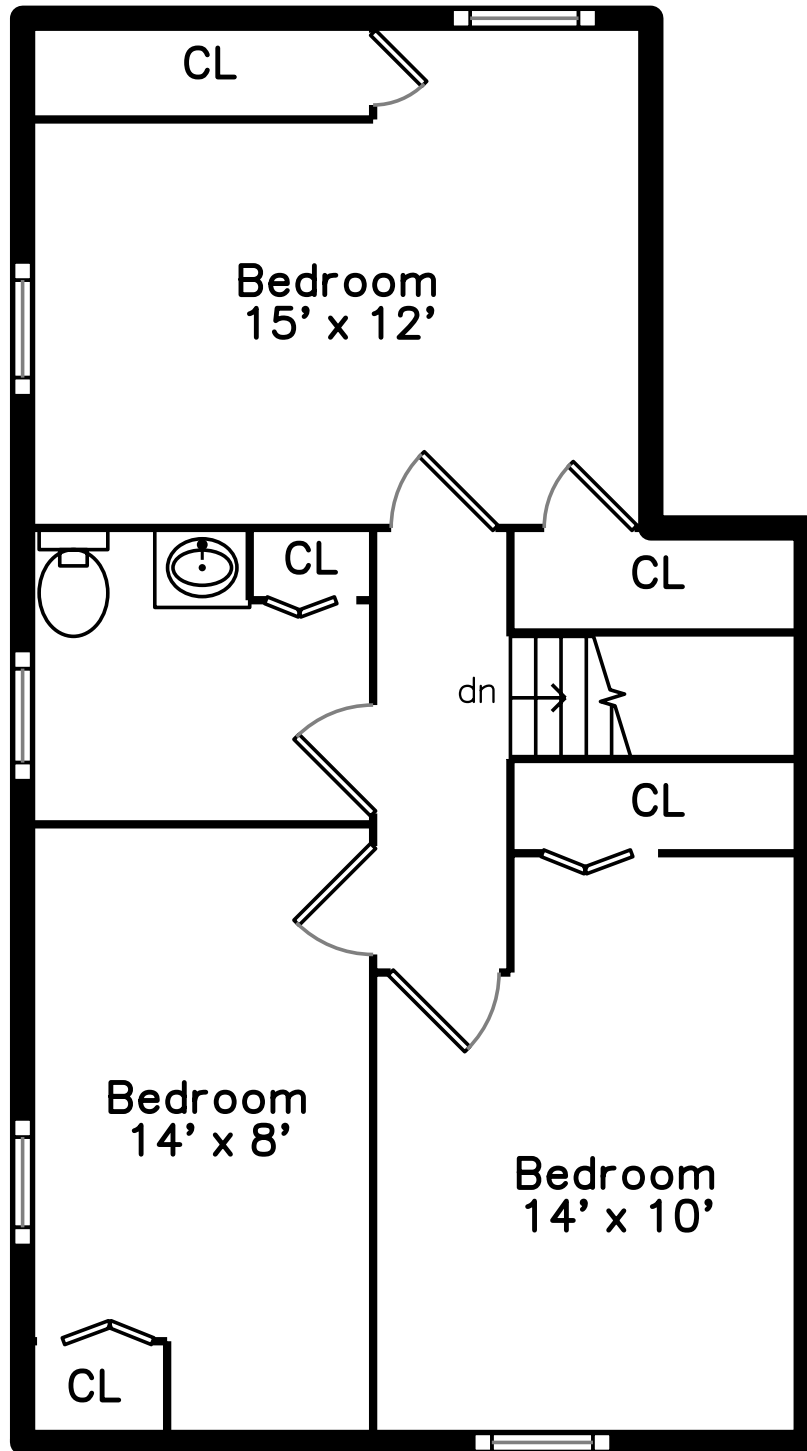

Upper

Main

Basement

394 Stone Street
Walpole, MA 02081

PicturePlan by  vis-home

Measurements may not be 100% accurate.
Floor plans are provided for convenience only.
Room sizes are not used to calculate area.

Upper

Main

Basement

Outside

Outside

Outside

Outside

Outside

Outside

Outside

Outside

Outside

Foyer

Living Room

Living Room

Living Room

Kitchen

Kitchen

Bedroom

Bedroom

Bedroom

Bedroom

Bonus Room

Bonus Room