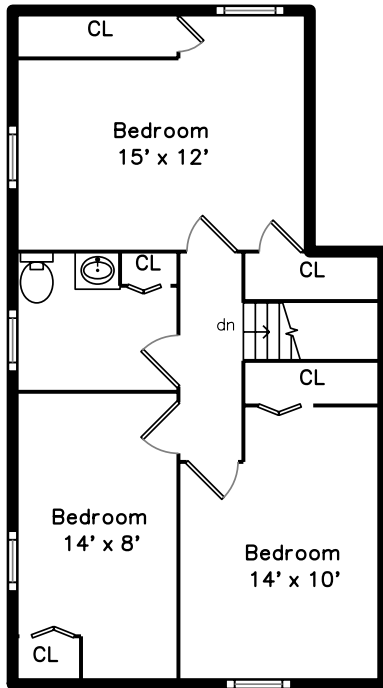

Upper

Main

Basement

394 Stone Street
Walpole, MA 02081

PicturePlan by  vis-home

Measurements may not be 100% accurate.
Floor plans are provided for convenience only.
Room sizes are not used to calculate area.

Upper

Main

Basement

Outside

Outside

Outside

Outside

Outside

Kitchen

Kitchen

Bedroom

Bedroom

Bedroom

Bedroom

Bonus Room

Bonus Room

Bonus Room

Bonus Room

Bathroom

Bedroom

Bedroom

Bedroom

Bedroom

Bedroom