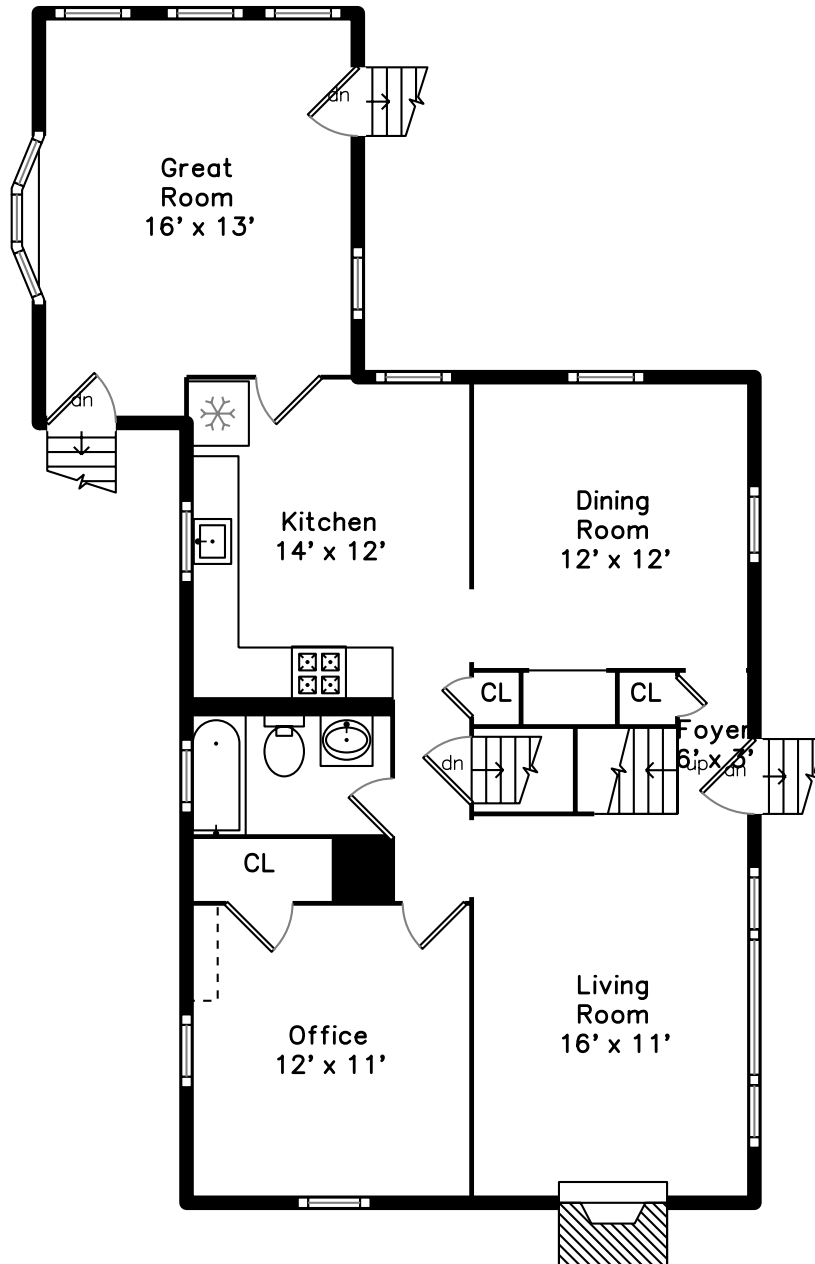

Upper

Main

Basement

394 Stone Street
Walpole, MA 02081

PicturePlan by  vis-home

Measurements may not be 100% accurate.
Floor plans are provided for convenience only.
Room sizes are not used to calculate area.

Upper

Main

Basement

Outside

Outside

Outside

Outside

Outside

Outside

Outside

Outside

Outside

Foyer

Living Room

Living Room

Living Room

Living Room

Dining Room

Dining Room

Dining Room

Dining Room

Dining Room

Kitchen

Kitchen