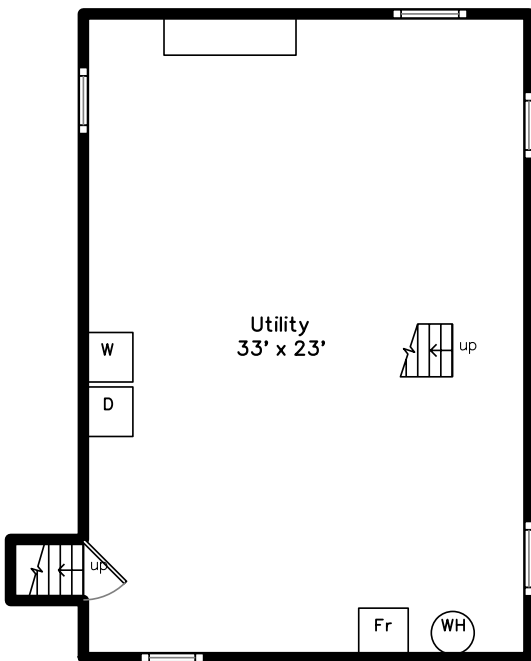

Upper

Main

Basement

394 Stone Street
Walpole, MA 02081

PicturePlan by  vis-home

Measurements may not be 100% accurate.
Floor plans are provided for convenience only.
Room sizes are not used to calculate area.

Upper

Main

Basement

Outside

Outside

Outside

Outside

Outside