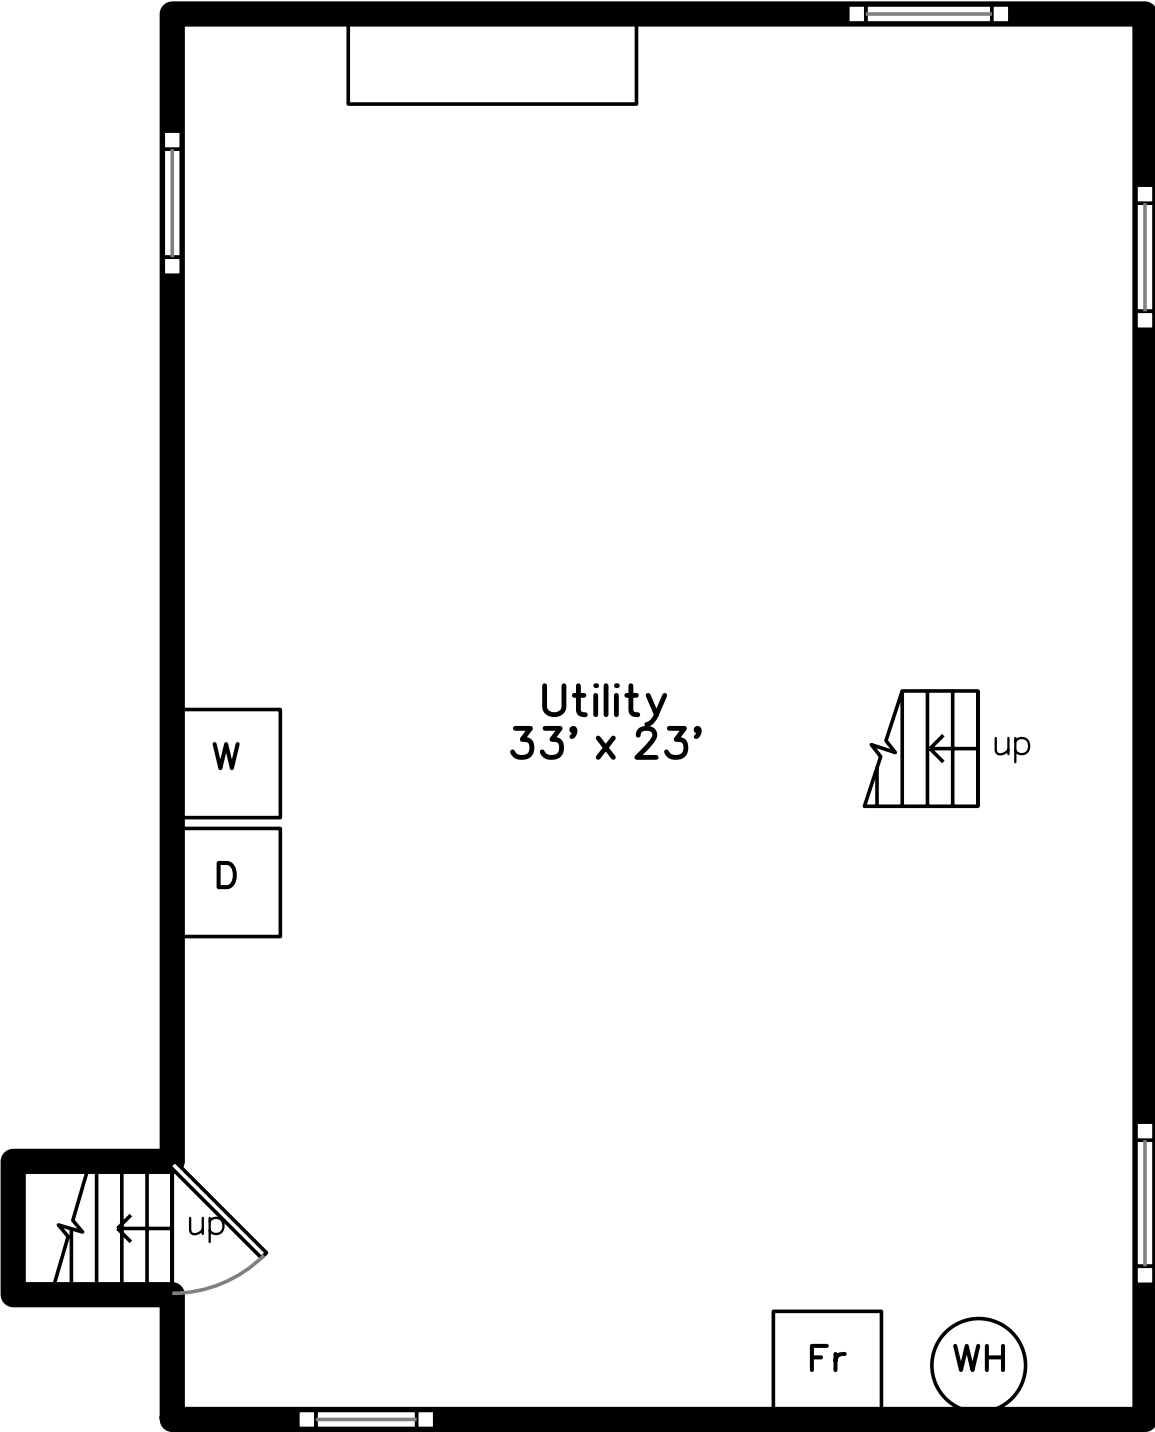

Upper

Main

Basement

394 Stone Street
Walpole, MA 02081

PicturePlan by  vis-home

Measurements may not be 100% accurate.
Floor plans are provided for convenience only.
Room sizes are not used to calculate area.

Upper

Main

Basement

Outside

Outside

Outside

Outside

Outside