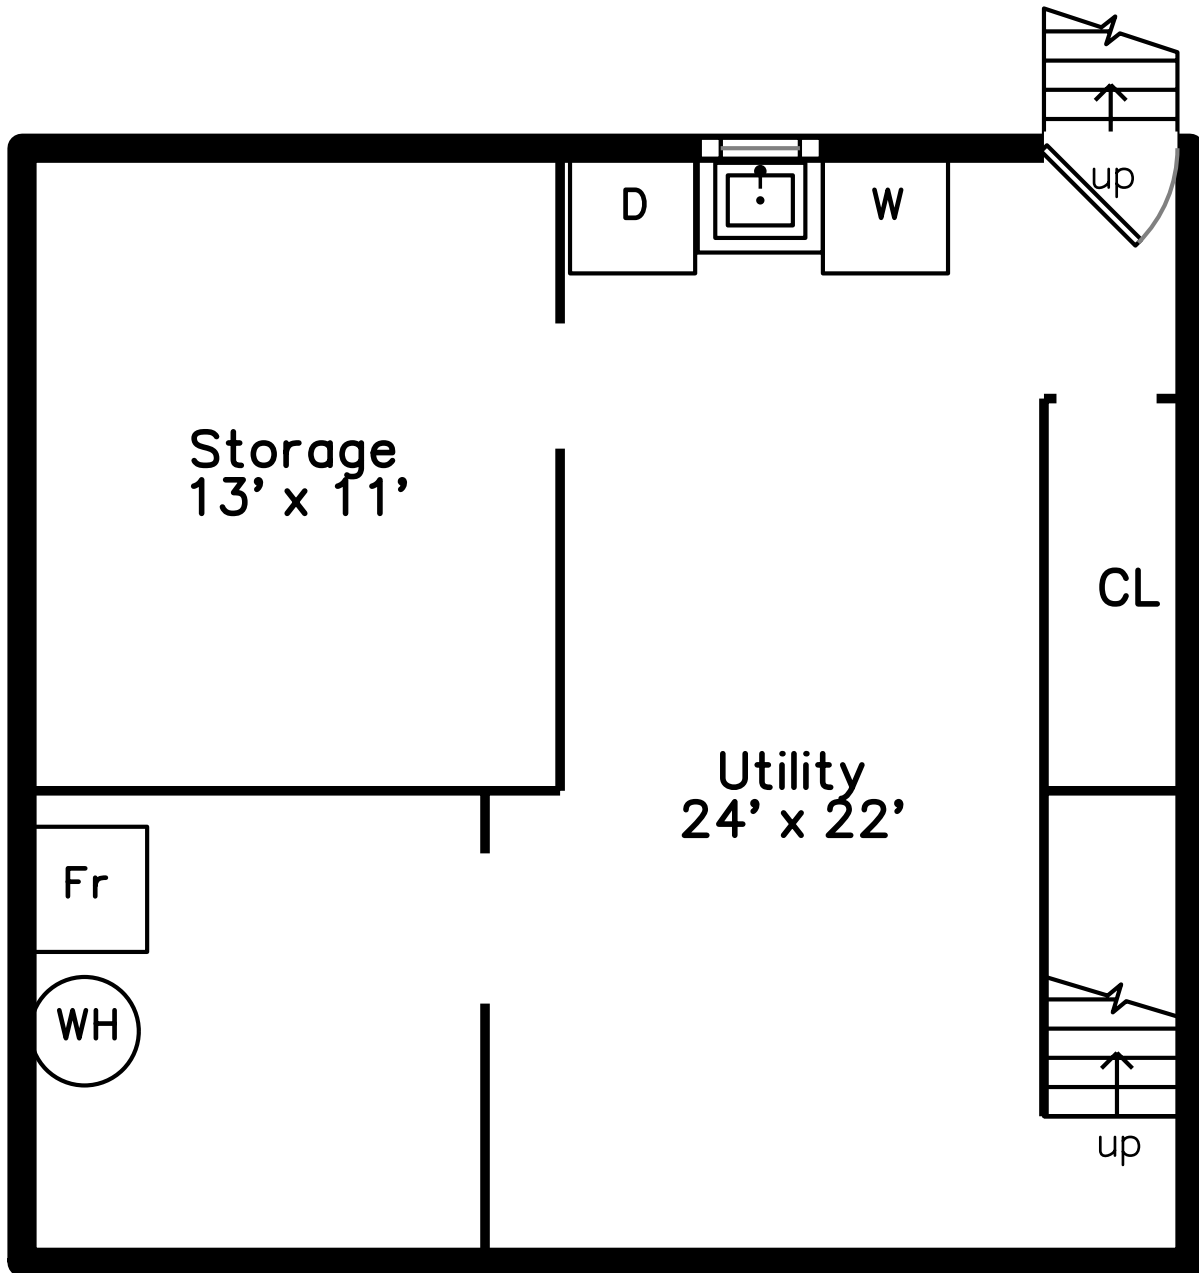

Upper

Main

Lower

11 Johnson Street
Boston, MA 02132

PicturePlan by  vis-home

Measurements may not be 100% accurate.
Floor plans are provided for convenience only.
Room sizes are not used to calculate area.

Upper

Main

Lower

3D View – TopDown

3D View – TopDown

3D View – TopDown