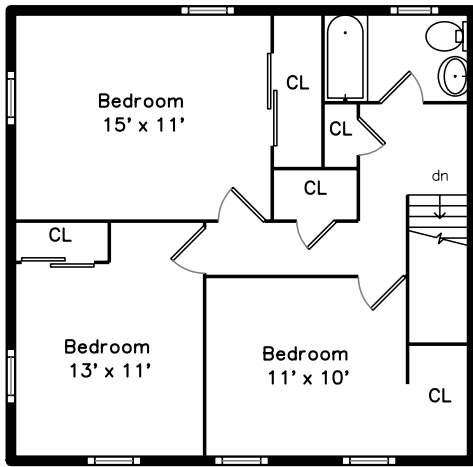

Upper

Main

Lower

11 Johnson Street
Boston, MA 02132

PicturePlan by  vis-home

Measurements may not be 100% accurate.
Floor plans are provided for convenience only.
Room sizes are not used to calculate area.

Upper

Main

Lower

3D View – TopDown

3D View – TopDown

3D View – TopDown