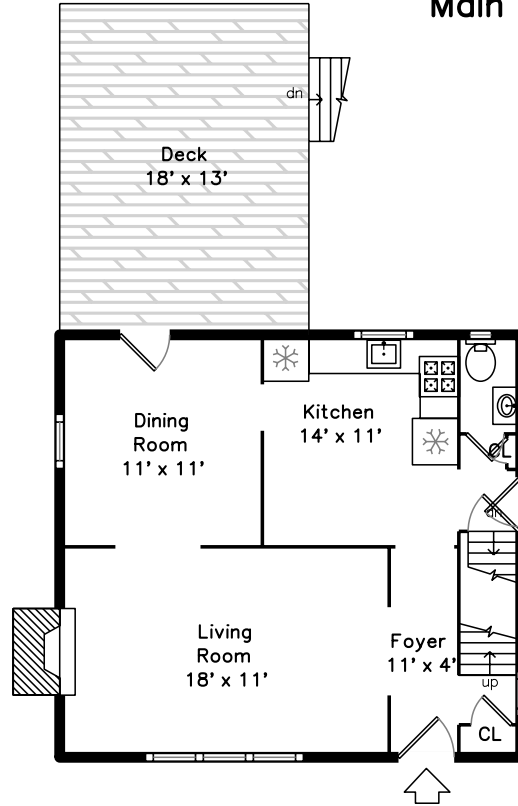

Upper

Main

Lower

11 Johnson Street
Boston, MA 02132

PicturePlan by  vis-home

Measurements may not be 100% accurate.
Floor plans are provided for convenience only.
Room sizes are not used to calculate area.

Upper

Main

Lower

3D View – TopDown

3D View – TopDown

3D View – TopDown