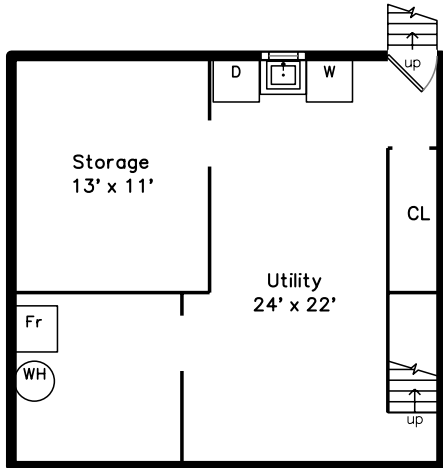

Upper

Main

Lower

11 Johnson Street
Boston, MA 02132

PicturePlan by  vis-home

Measurements may not be 100% accurate.
Floor plans are provided for convenience only.
Room sizes are not used to calculate area.

Upper

Main

Lower

3D View – TopDown

3D View – TopDown

3D View – TopDown