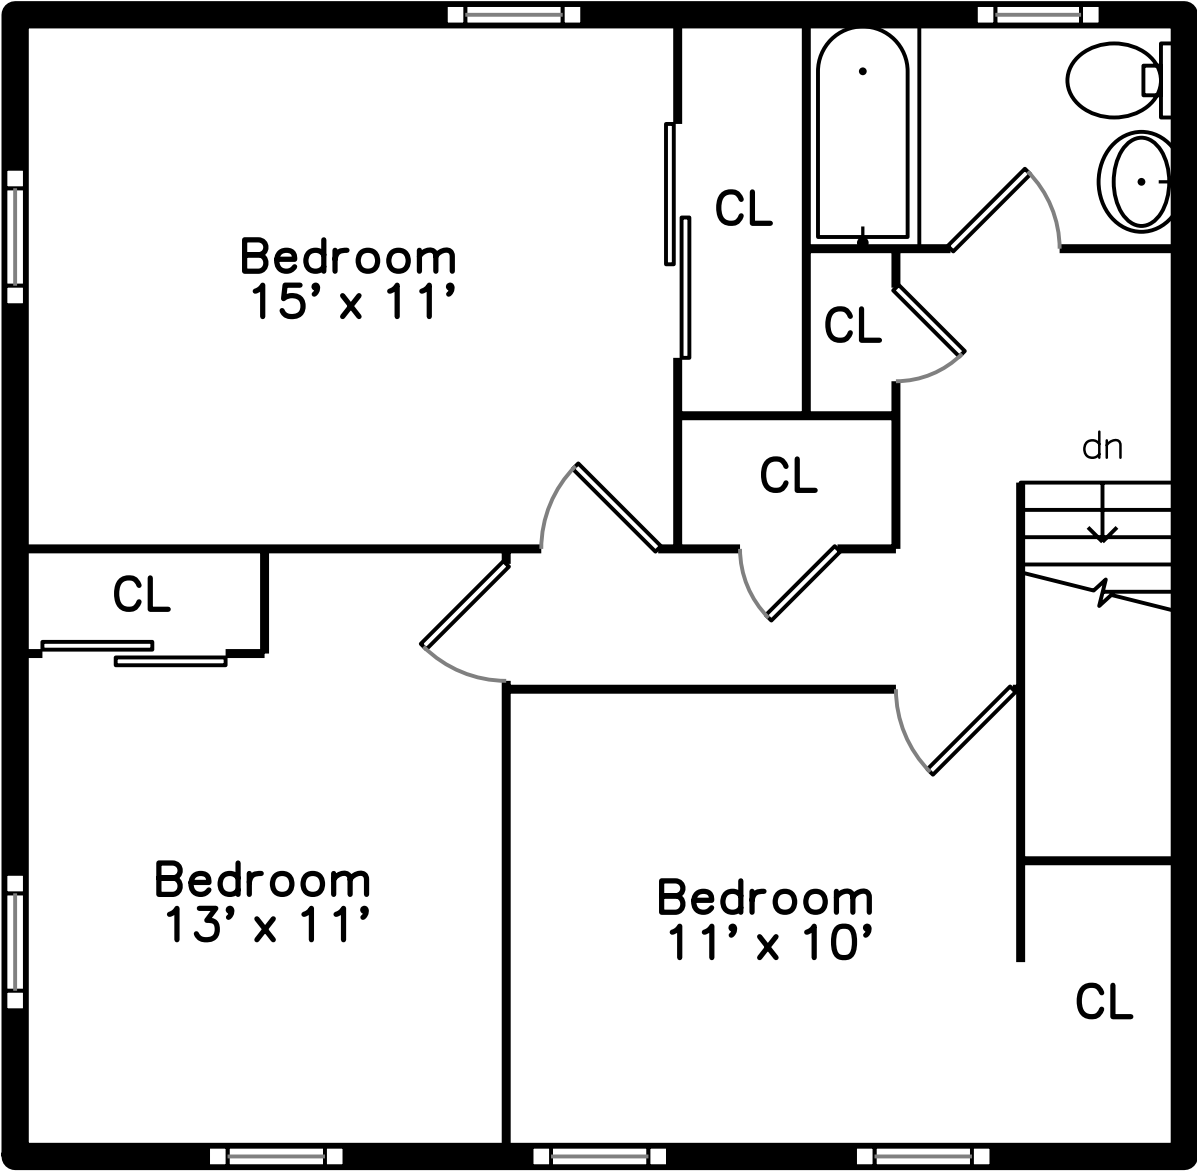

Upper

Main

Lower

11 Johnson Street
Boston, MA 02132

PicturePlan by  vis-home

Measurements may not be 100% accurate.
Floor plans are provided for convenience only.
Room sizes are not used to calculate area.

Upper

Main

Lower

3D View – TopDown

3D View – TopDown

3D View – TopDown