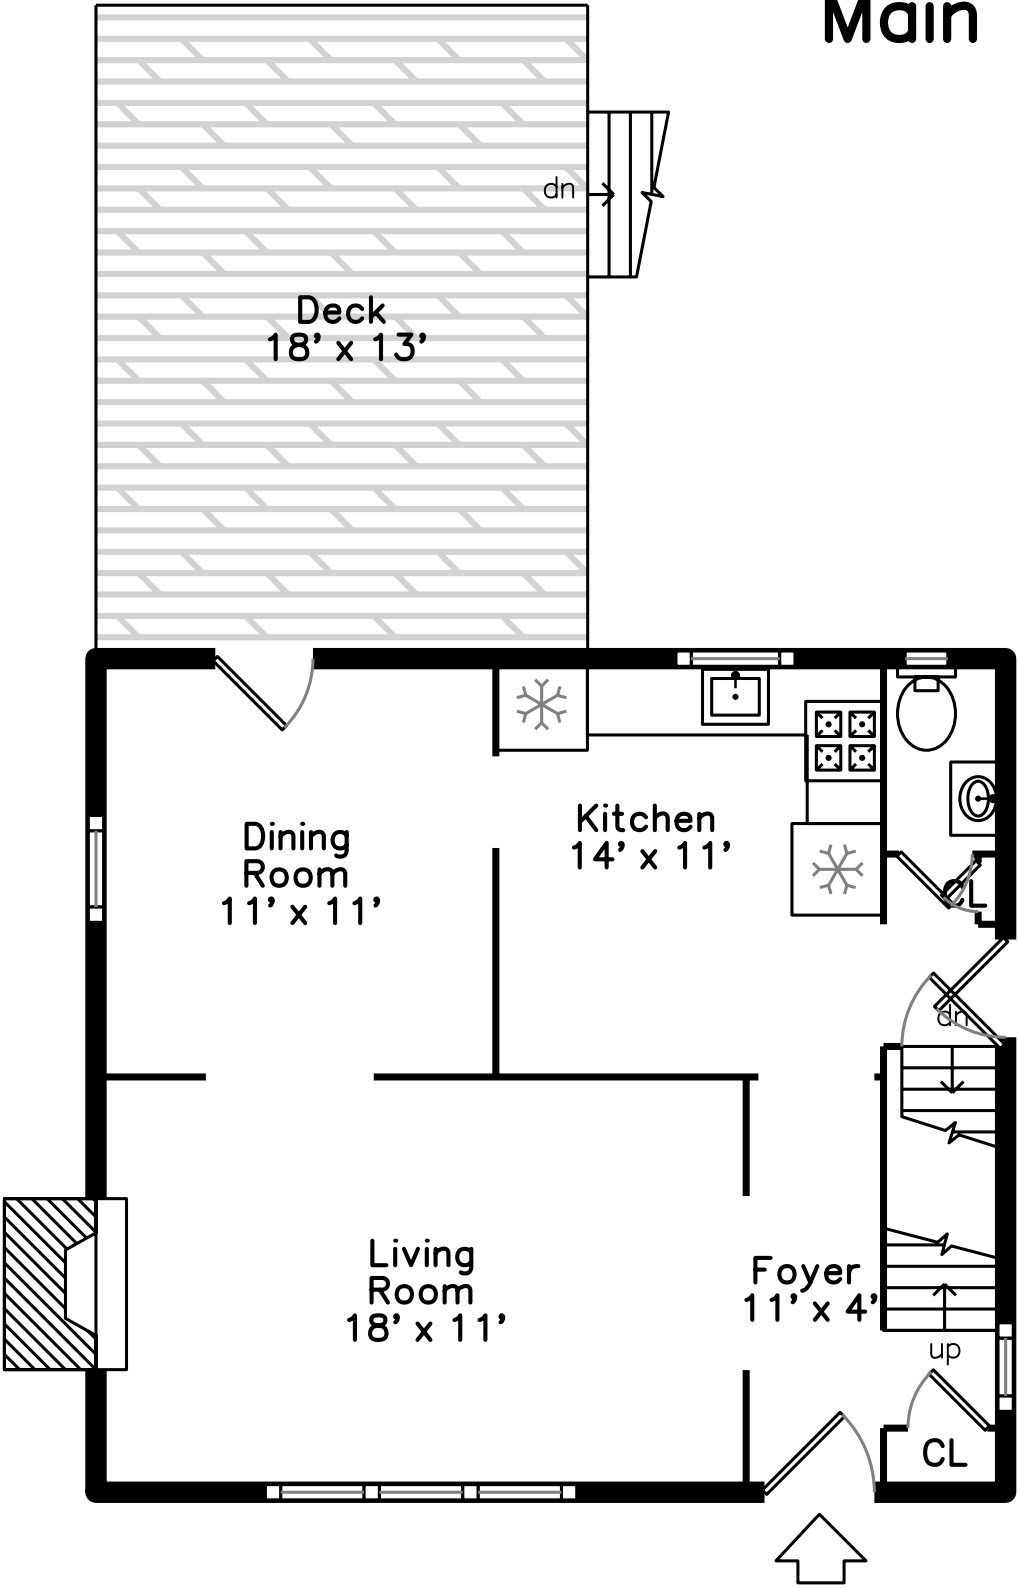

Upper

Main

Lower

11 Johnson Street
Boston, MA 02132

PicturePlan by  vis-home

Measurements may not be 100% accurate.
Floor plans are provided for convenience only.
Room sizes are not used to calculate area.

Upper

Main

Lower

3D View – TopDown

3D View – TopDown

3D View – TopDown