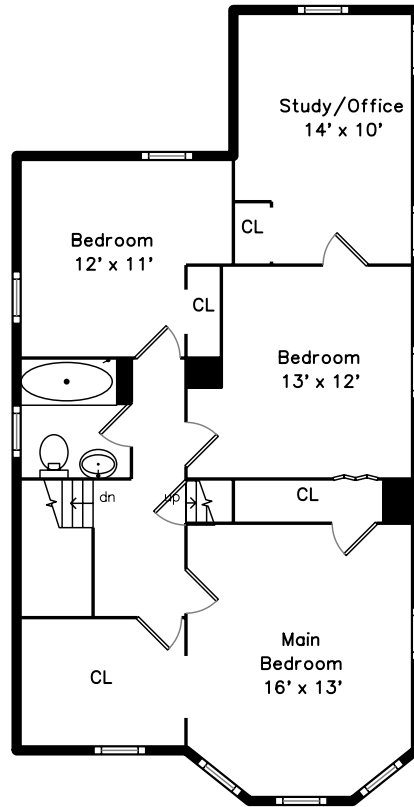

Top

Upper

Main

10 Brastow Avenue
Somerville, MA 02143

PicturePlan by  vis-home

Measurements may not be 100% accurate.
Floor plans are provided for convenience only.
Room sizes are not used to calculate area.

Building

Aerial

Aerial

Aerial

Aerial

Foyer

Foyer

Living Room

Living Room

Living Room

Dining Room

Kitchen

Kitchen

Kitchen

Guest Bedroom

Guest Bedroom

Sunroom

Guest Bedroom Bath

First Floor Deck

First Floor Deck

Bedroom

Office

Bedroom

Bedroom