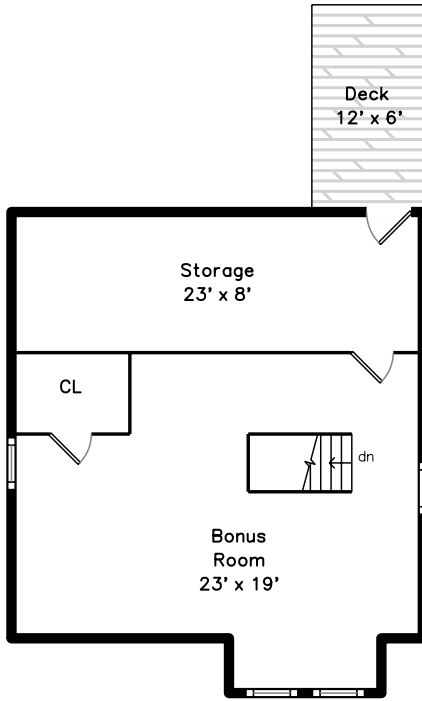

Top

Upper

Main

10 Brastow Avenue
Somerville, MA 02143

PicturePlan by  vis-home

Measurements may not be 100% accurate.
Floor plans are provided for convenience only.
Room sizes are not used to calculate area.

Top

Upper

Main

Building

Building

Building

Building

Building

Living Room

Living Room

Dining Room

Kitchen

Kitchen

Kitchen

Guest Bedroom

Guest Bedroom

Sunroom

Guest Bedroom Bath

First Floor Deck

First Floor Deck

Bedroom

Office

Bedroom

Bedroom