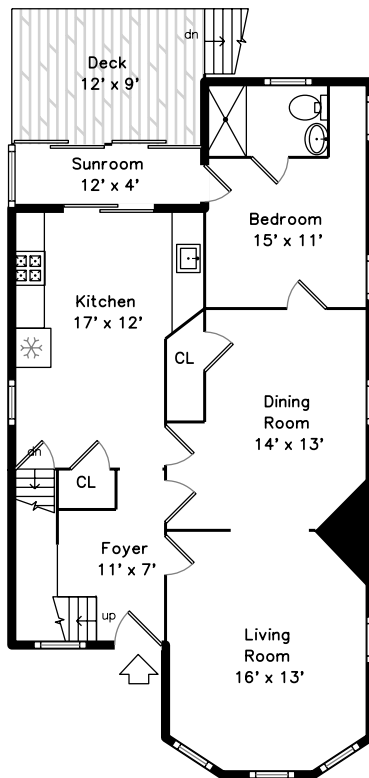

Top

Upper

Main

10 Brastow Avenue
Somerville, MA 02143

PicturePlan by  vis-home

Measurements may not be 100% accurate.
Floor plans are provided for convenience only.
Room sizes are not used to calculate area.

Building

Aerial

Aerial

Aerial

Aerial

Foyer

Foyer

Living Room

Living Room

Living Room

Dining Room

Kitchen

Kitchen

Kitchen

Guest Bedroom

Guest Bedroom

Sunroom

Guest Bedroom Bath

First Floor Deck

First Floor Deck

Bedroom

Office

Bedroom

Bedroom