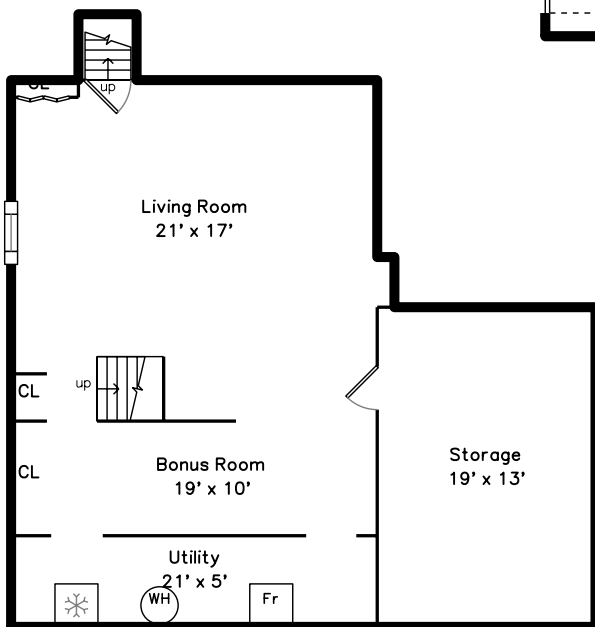

# Upper

# Main

# Lower

50 Pleasant Street  
Dedham, MA 02026

PicturePlan by  vis-home

Measurements may not be 100% accurate.  
Floor plans are provided for convenience only.  
Room sizes are not used to calculate area.

Bedroom

Bedroom

Bedroom

Bedroom

Laundry

Main Bathroom

Main Bathroom

Primary Bathroom