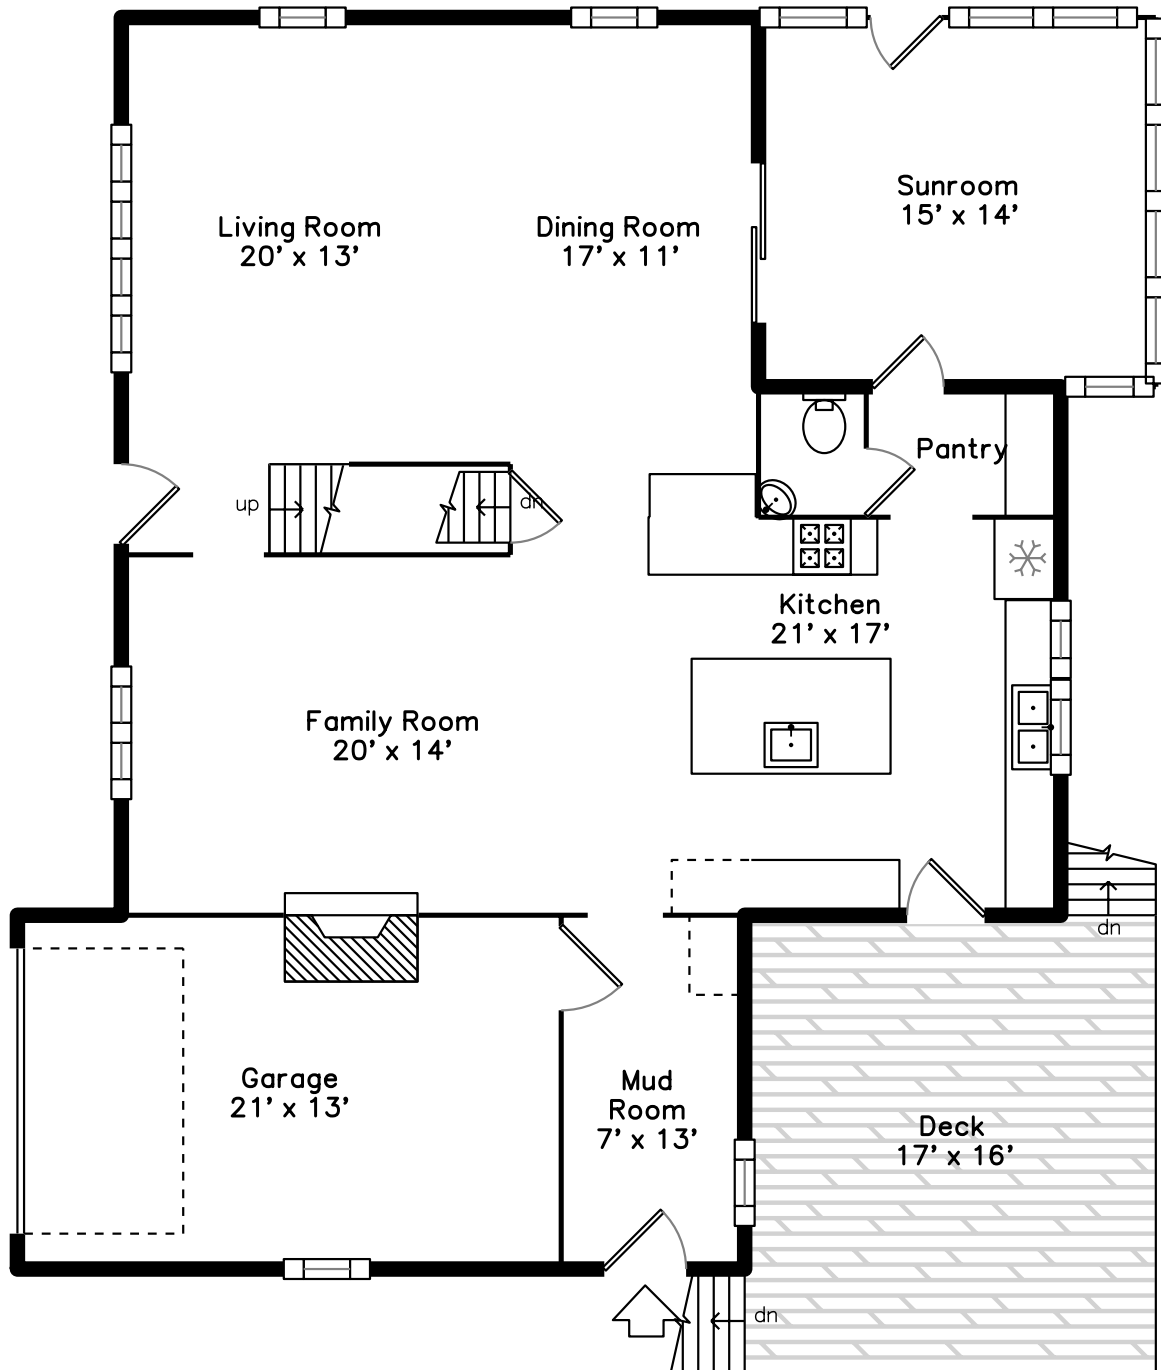

# Lower

50 Pleasant Street  
Dedham, MA 02026

PicturePlan by  vis-home

Measurements may not be 100% accurate.  
Floor plans are provided for convenience only.  
Room sizes are not used to calculate area.

# Upper

# Lower

Outside

Outside

Outside

Back

Back

Back

Living Room

Living Room

Living Room

Living Room

Living Room

Living Room

Living Room

Dining Room

Dining Room