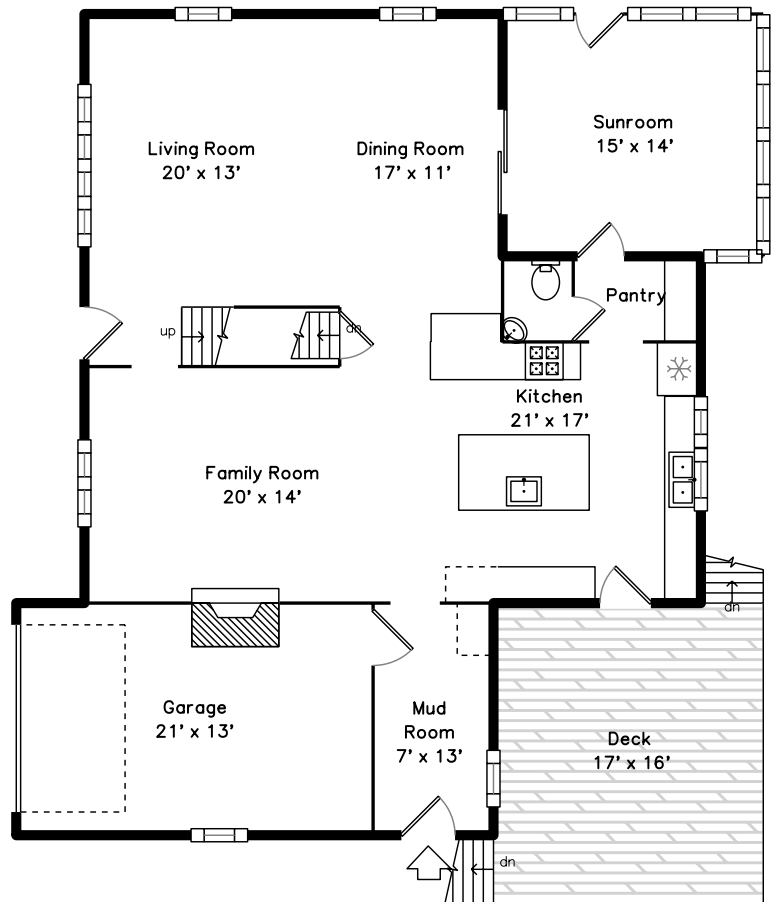

# Upper

# Main

# Lower

50 Pleasant Street  
Dedham, MA 02026

PicturePlan by  vis-home

Measurements may not be 100% accurate.  
Floor plans are provided for convenience only.  
Room sizes are not used to calculate area.

Living Room

Living Room

Living Room

Living Room

Living Room

Living Room

Dining Room

Dining Room