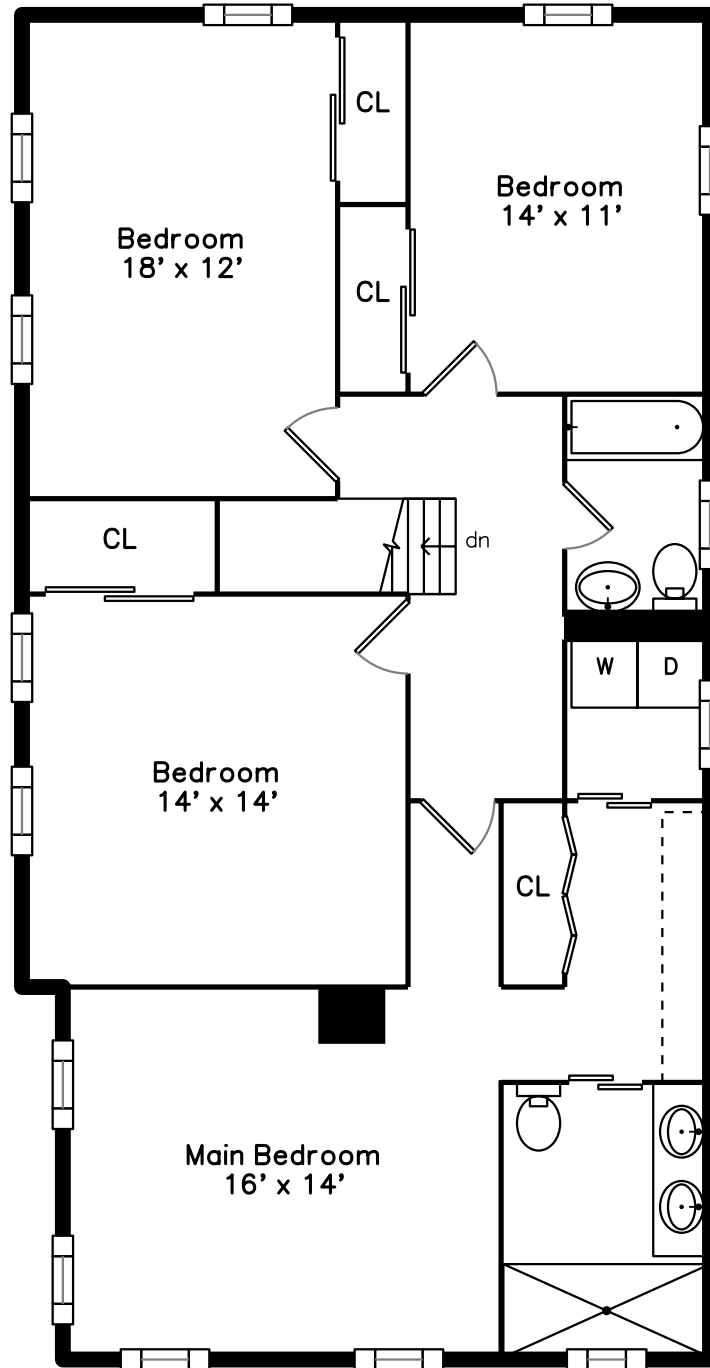

# Lower

50 Pleasant Street  
Dedham, MA 02026

PicturePlan by  vis-home

Measurements may not be 100% accurate.  
Floor plans are provided for convenience only.  
Room sizes are not used to calculate area.

# Upper

# Lower

Outside

Outside

Outside

Back

Back

Back

Living Room

Living Room

Living Room

Living Room

Living Room

Living Room

Living Room

Dining Room

Dining Room