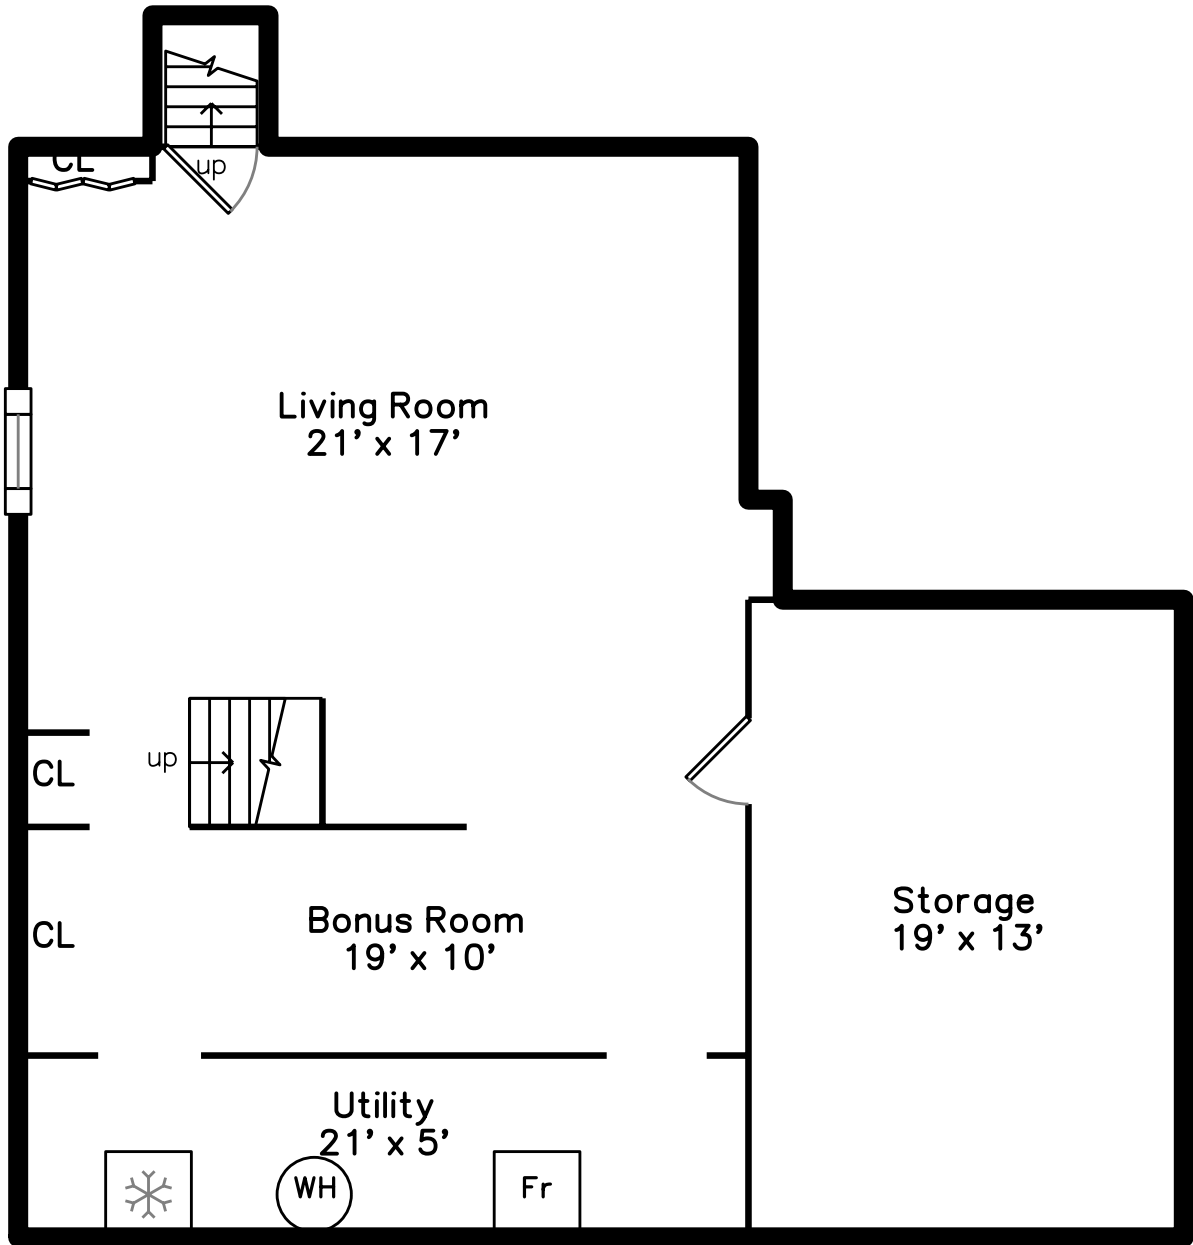

# Lower

50 Pleasant Street  
Dedham, MA 02026

PicturePlan by  vis-home

Measurements may not be 100% accurate.  
Floor plans are provided for convenience only.  
Room sizes are not used to calculate area.

# Lower

Outside

Outside

Outside

Back

Back

Back

Living Room

Living Room

Living Room

Living Room

Living Room

Living Room

Living Room

Dining Room

Dining Room

Dining Room

Dining Room

Family Room

Family Room

Family Room

Family Room

Kitchen

Kitchen