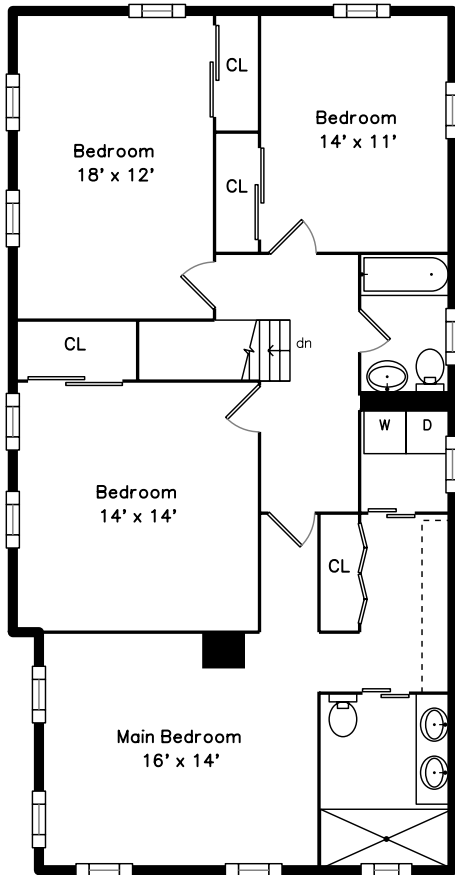

# Upper

# Main

# Lower

50 Pleasant Street  
Dedham, MA 02026

PicturePlan by  vis-home

Measurements may not be 100% accurate.  
Floor plans are provided for convenience only.  
Room sizes are not used to calculate area.

Living Room

Living Room

Living Room

Living Room

Living Room

Living Room

Dining Room

Dining Room