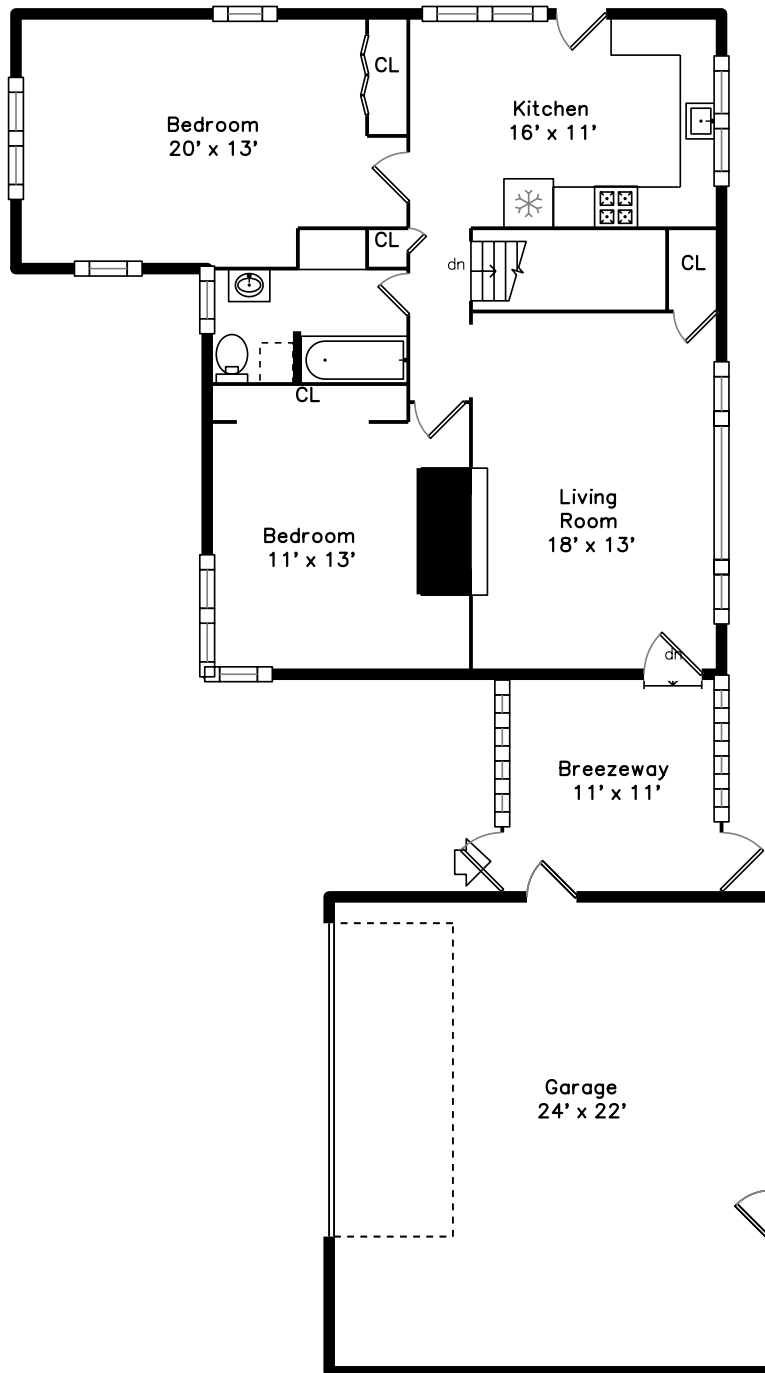

# Lower

70 Park Street  
Wrentham, MA 02093

PicturePlan by  vis-home

Measurements may not be 100% accurate.  
Floor plans are provided for convenience only.  
Room sizes are not used to calculate area.

# Main

Back

Back

Back

Back

Back

Back

Living Room

Living Room