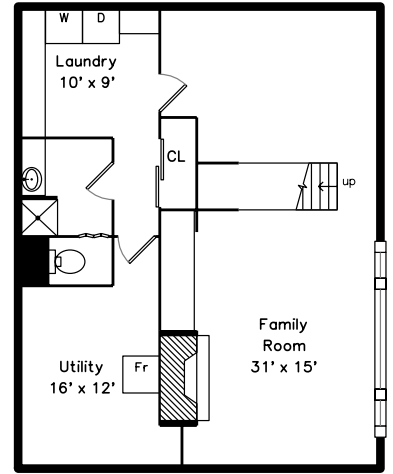

# Main

# Lower

70 Park Street  
Wrentham, MA 02093

PicturePlan by  vis-home

Measurements may not be 100% accurate.  
Floor plans are provided for convenience only.  
Room sizes are not used to calculate area.