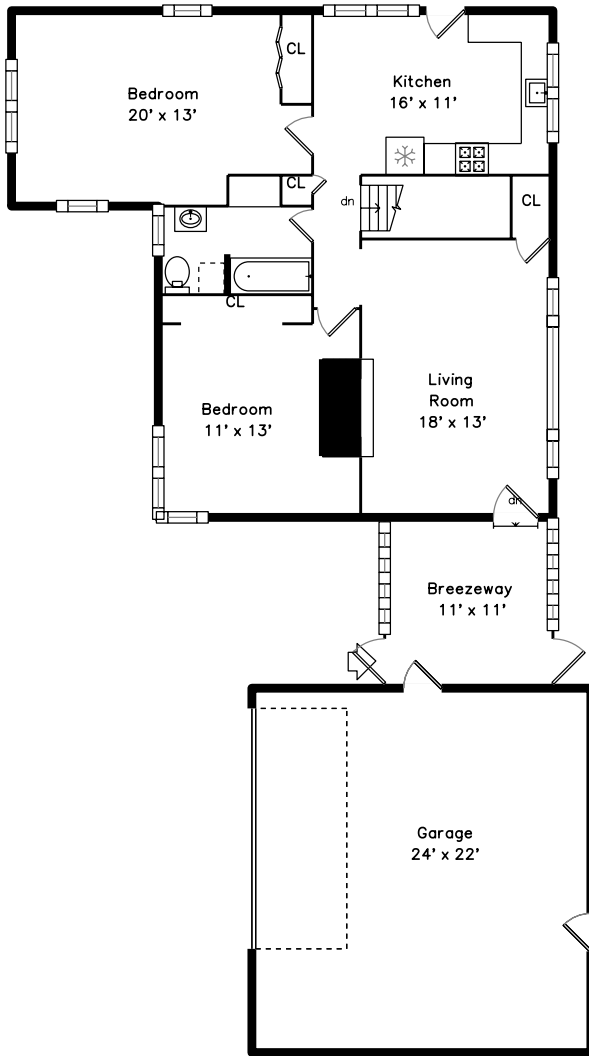

# Main

# Lower

70 Park Street  
Wrentham, MA 02093

PicturePlan by  vis-home

Measurements may not be 100% accurate.  
Floor plans are provided for convenience only.  
Room sizes are not used to calculate area.

Back

Back

Back

Back

Back

Back

Living Room

Living Room

Living Room

Living Room

Living Room

Kitchen

Kitchen

Kitchen

Kitchen

Kitchen