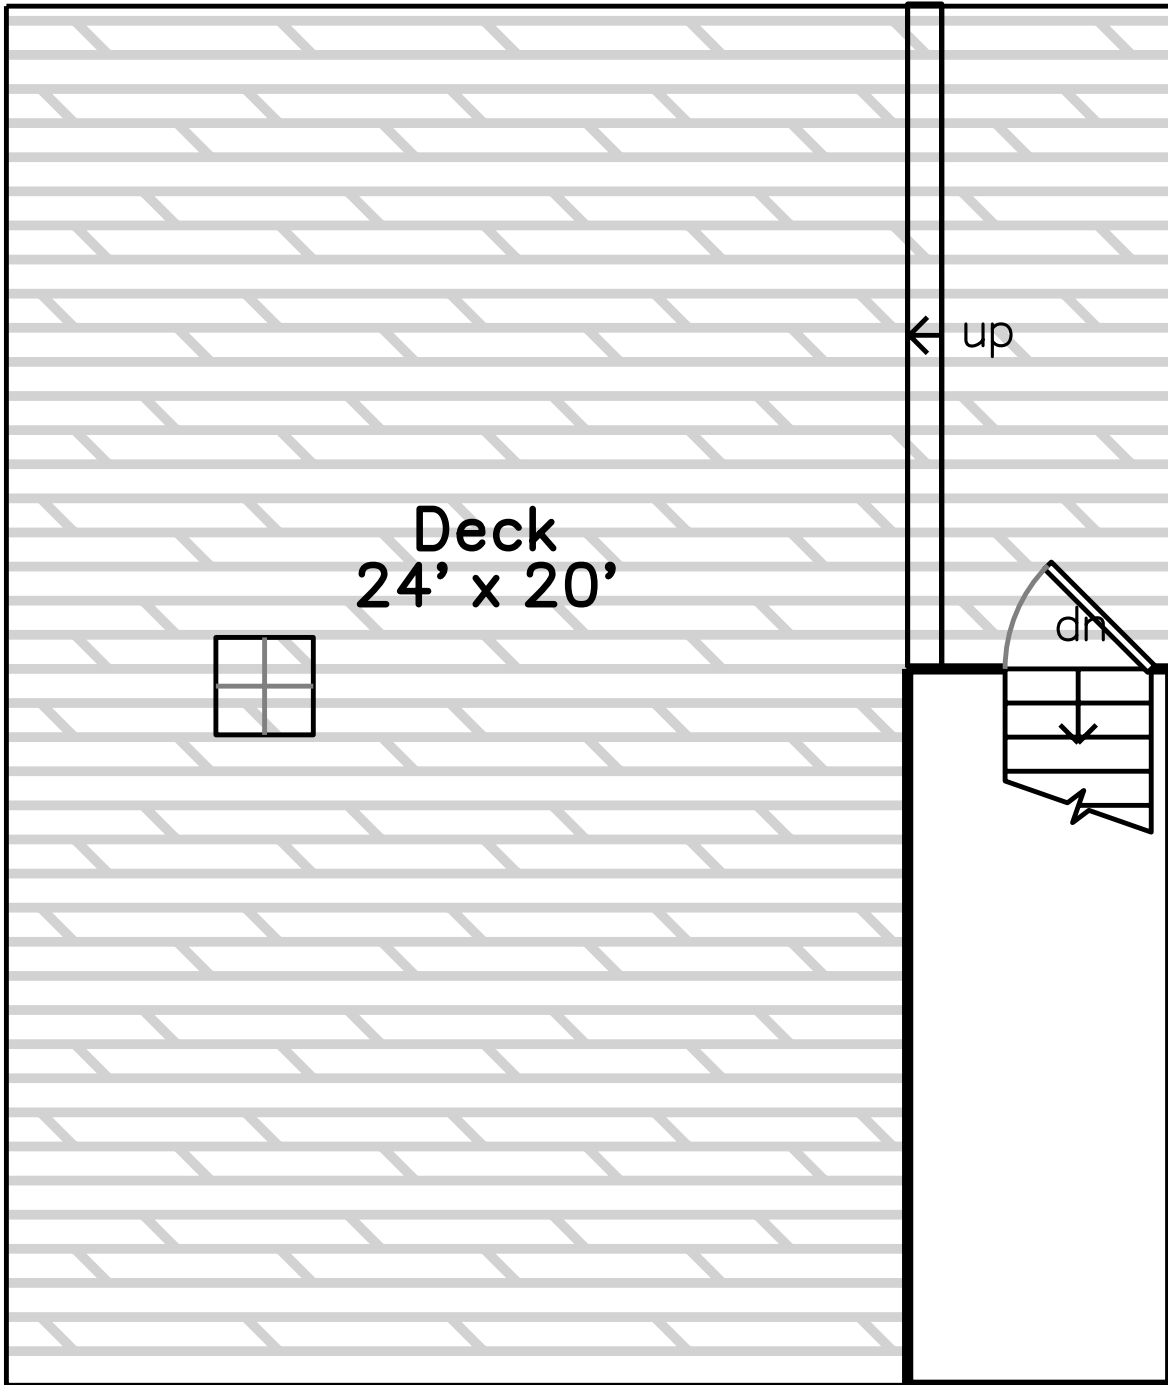

Top

Main

Upper

11 Atwood Square 2 Boston, MA 02130

PicturePlan by  vis-home

Measurements may not be 100% accurate.
Floor plans are provided for convenience only.
Room sizes are not used to calculate area.

Top