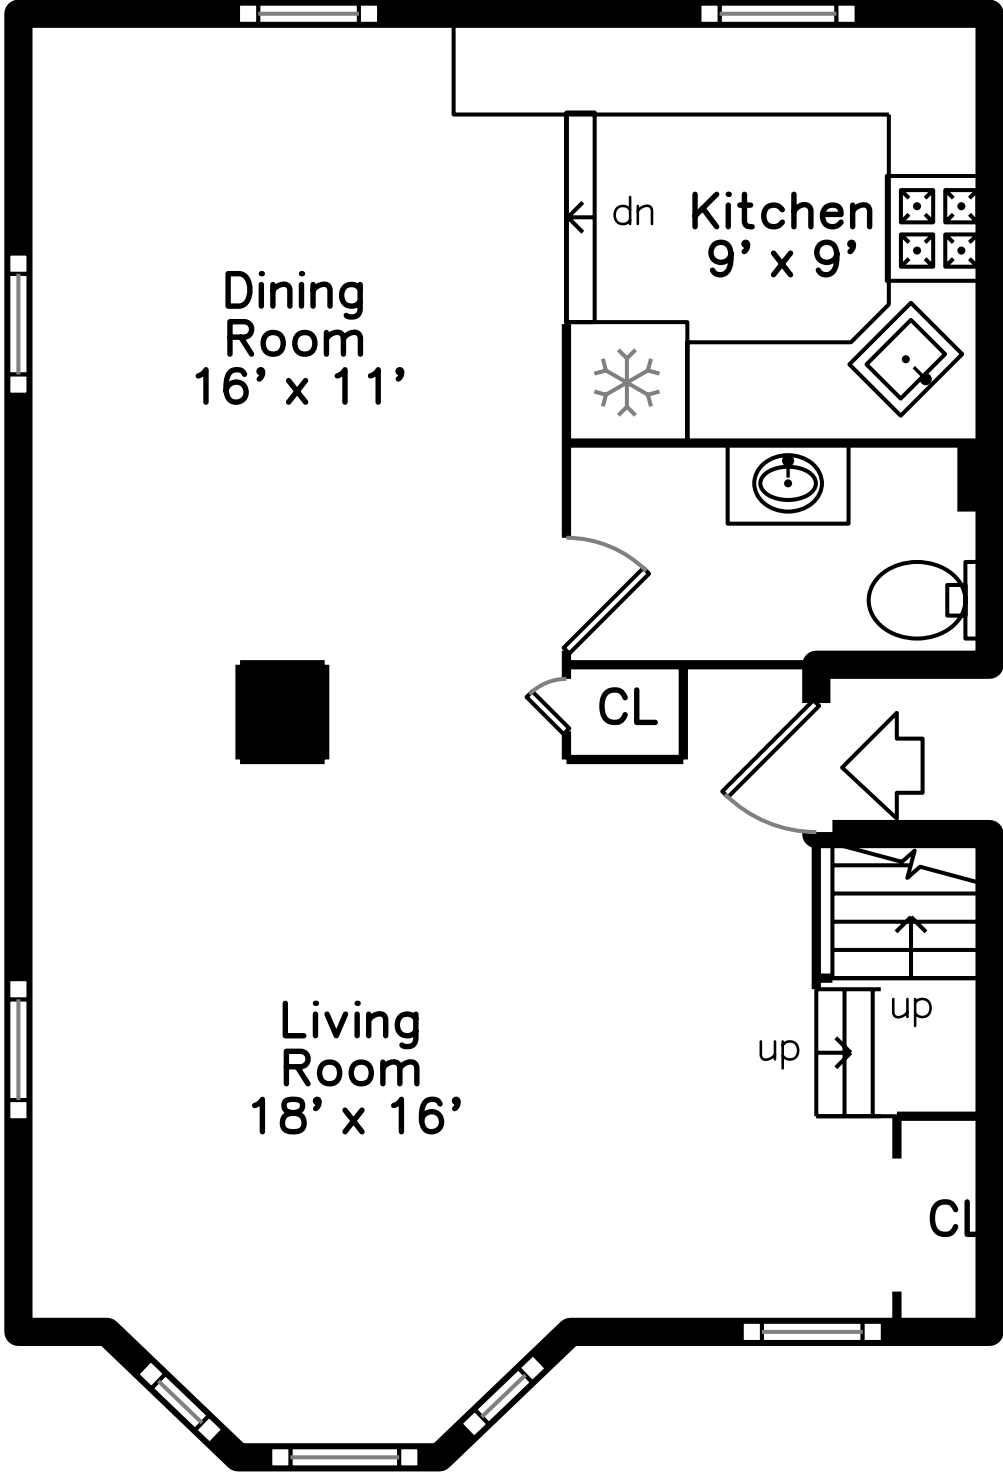

Top

Main

Upper

11 Atwood Square 2 Boston, MA 02130

PicturePlan by  vis-home

Measurements may not be 100% accurate.
Floor plans are provided for convenience only.
Room sizes are not used to calculate area.

Top

Upper

Main

Outside

Outside

Kitchen

Living Room

Dining Room

Living Room

Living Room

Bedroom

Bedroom

Bathroom

Powder Room

Deck

Laundry

Living Room

Dining Room

Kitchen

Kitchen

Bedroom

Bedroom

Bedroom

Bedroom

CL