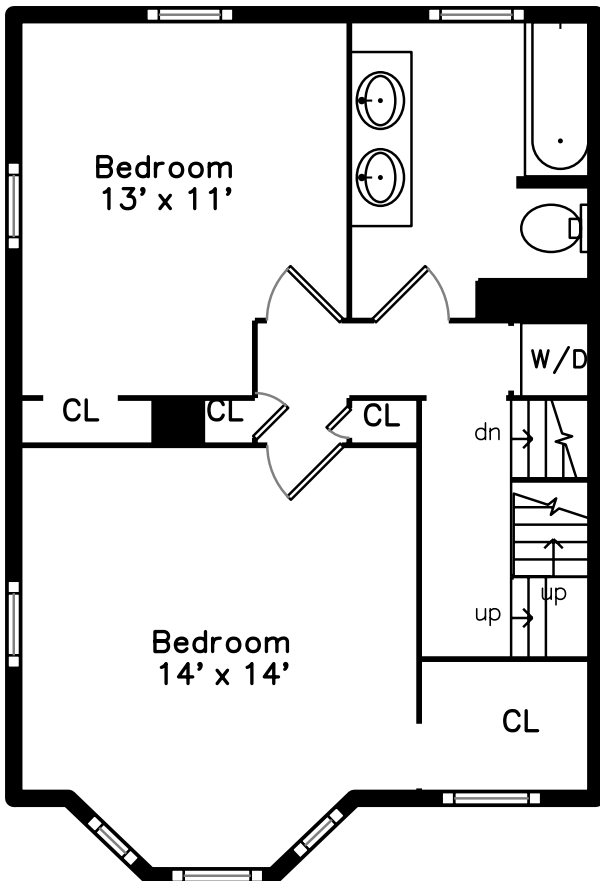

Top

Main

Upper

11 Atwood Square 2 Boston, MA 02130

PicturePlan by  vis-home

Measurements may not be 100% accurate.
Floor plans are provided for convenience only.
Room sizes are not used to calculate area.

Top

Upper

Main

Outside

Outside

Kitchen

Living Room

Dining Room

Living Room

Living Room

Bedroom

Bedroom

Bathroom

Powder Room

Deck

Laundry

Living Room

Dining Room

Kitchen

Kitchen

Bedroom

Bedroom

Bedroom

Bedroom

CL