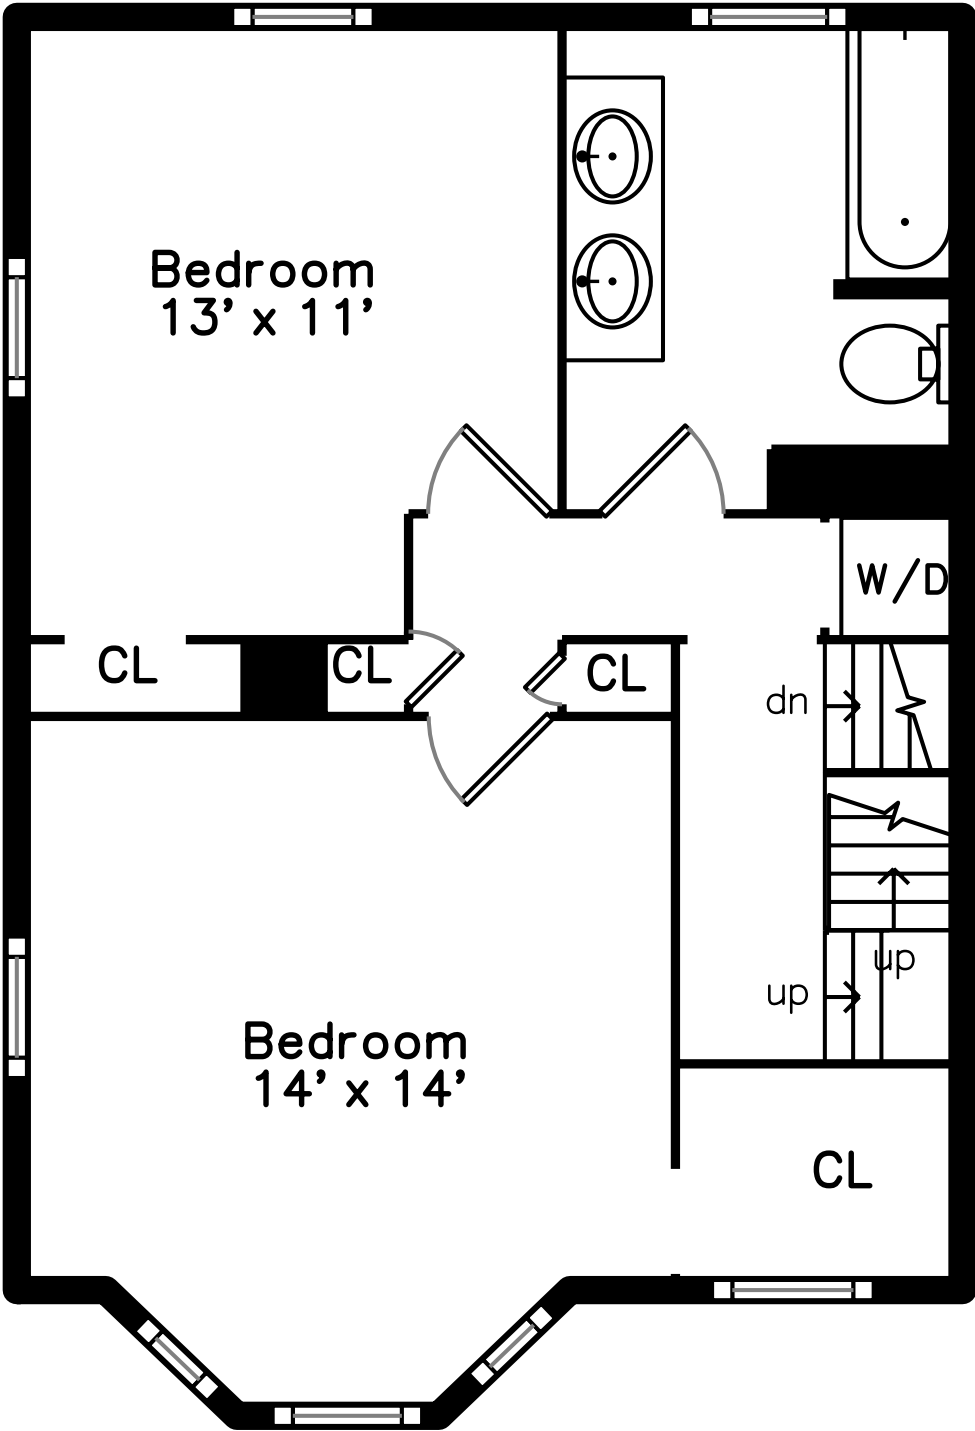

Top

Main

Upper

11 Atwood Square 2 Boston, MA 02130

PicturePlan by  vis-home

Measurements may not be 100% accurate.
Floor plans are provided for convenience only.
Room sizes are not used to calculate area.

Top

Upper

Main

Outside

Outside

Kitchen

Living Room

Dining Room

Living Room

Living Room

Bedroom

Bedroom

Bathroom

Powder Room

Deck

Laundry

Living Room

Dining Room

Kitchen

Kitchen

Bedroom

Bedroom

Bedroom

Bedroom

CL