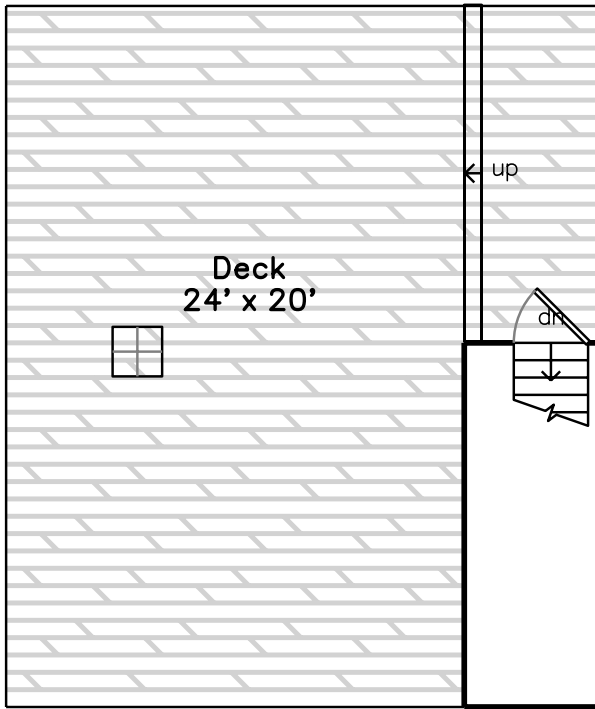

Top

Main

Upper

11 Atwood Square 2 Boston, MA 02130

PicturePlan by  vis-home

Measurements may not be 100% accurate.
Floor plans are provided for convenience only.
Room sizes are not used to calculate area.

Top