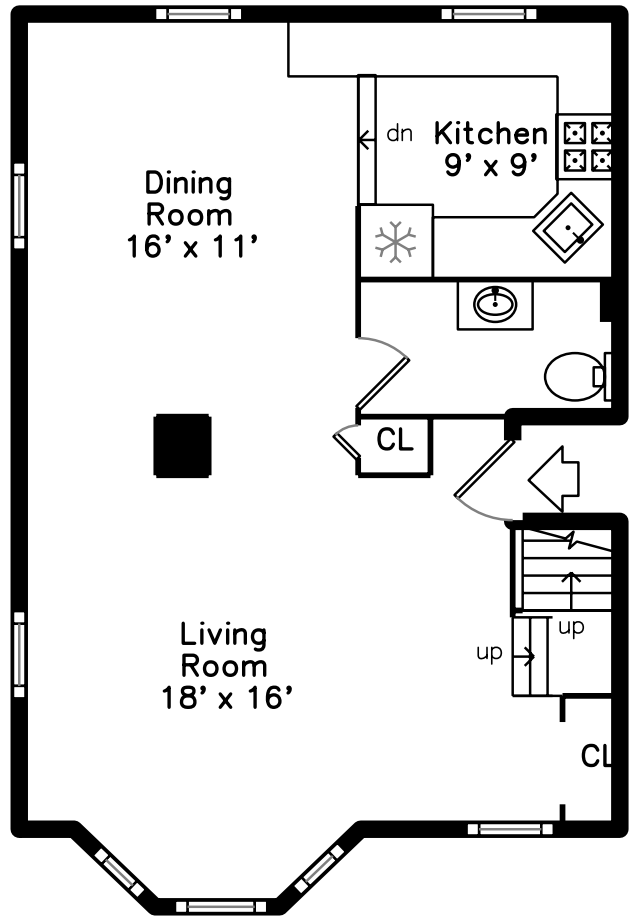

Top

Main

Upper

11 Atwood Square 2 Boston, MA 02130

PicturePlan by  vis-home

Measurements may not be 100% accurate.
Floor plans are provided for convenience only.
Room sizes are not used to calculate area.

Top

Upper

Main

Outside

Outside

Kitchen

Living Room

Dining Room

Living Room

Living Room

Bedroom

Bedroom

Bathroom

Powder Room

Deck

Laundry

Living Room

Dining Room

Kitchen

Kitchen

Bedroom

Bedroom

Bedroom

Bedroom

CL