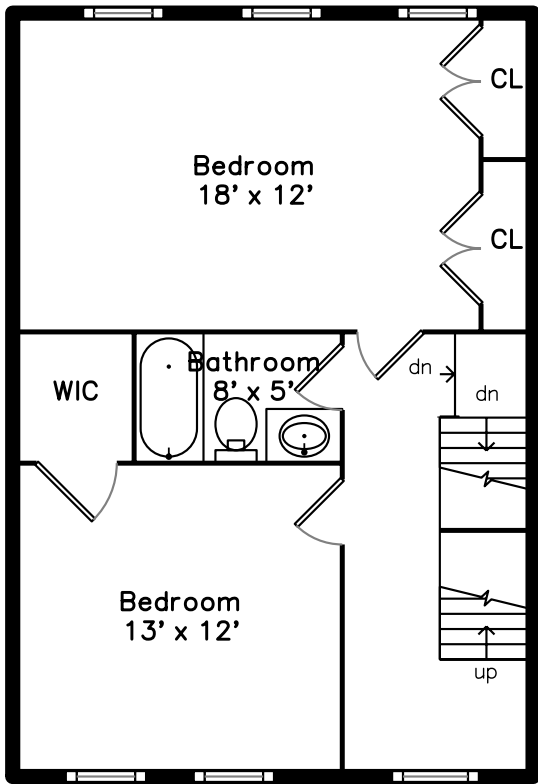

Top

Main

Upper

602-R East 3rd Street
Boston, MA 02127

PicturePlan by  vis-home

Measurements may not be 100% accurate.
Floor plans are provided for convenience only.
Room sizes are not used to calculate area.

Top

Upper

Main

Outside

Outside

Outside

Outside

Outside

Foyer

Living Room

Living Room

Living Room

Living Room

Living Room

Living Room

Living Room

Main Bedroom

Bedroom

Bedroom

Bedroom

Bedroom

Bathroom

Bathroom

Deck