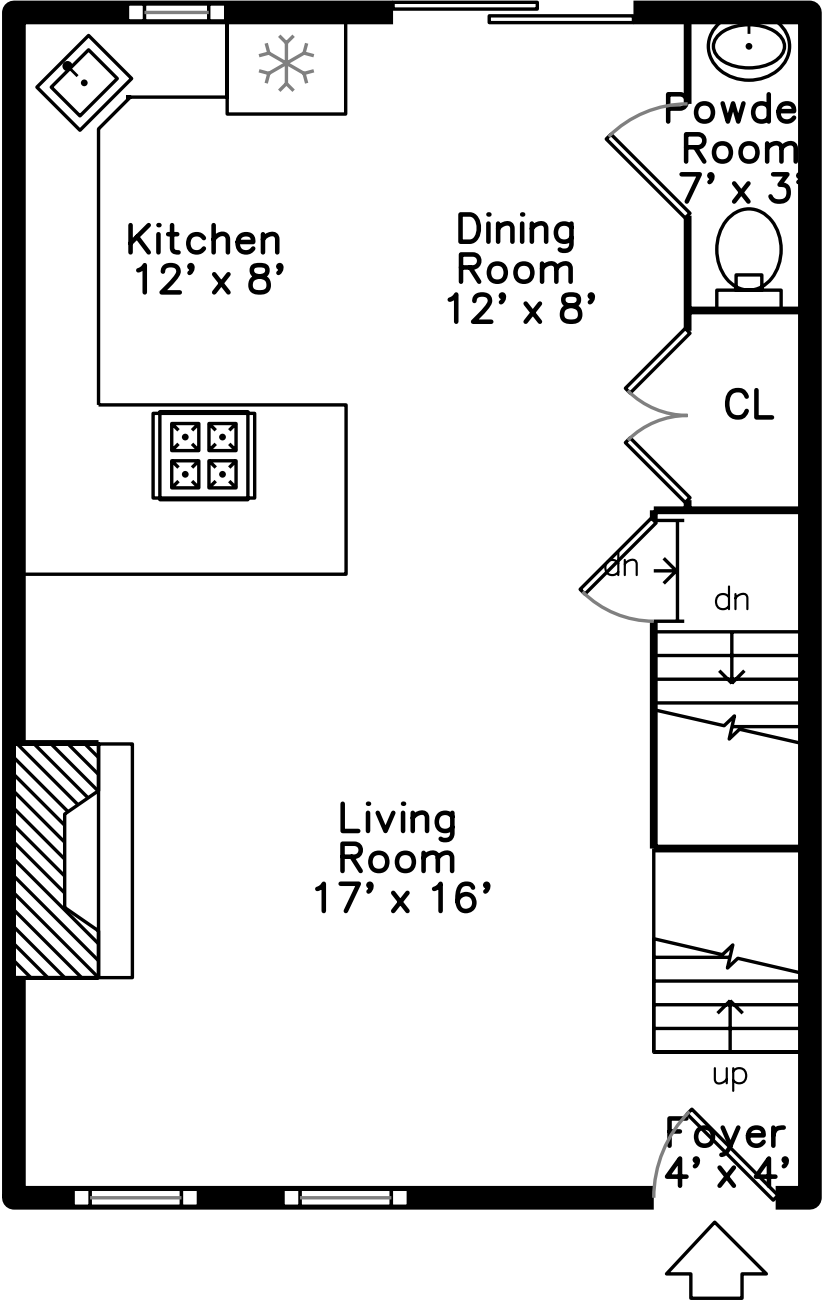

Top

Main

Upper

602-R East 3rd Street
Boston, MA 02127

PicturePlan by  vis-home

Measurements may not be 100% accurate.
Floor plans are provided for convenience only.
Room sizes are not used to calculate area.

Top

Upper

Main

Outside

Outside

Outside

Outside

Outside

Foyer

Living Room

Living Room

Living Room

Living Room

Living Room

Living Room

Living Room

Main Bedroom

Bedroom

Bedroom

Bedroom

Bedroom

Bathroom

Bathroom

Deck