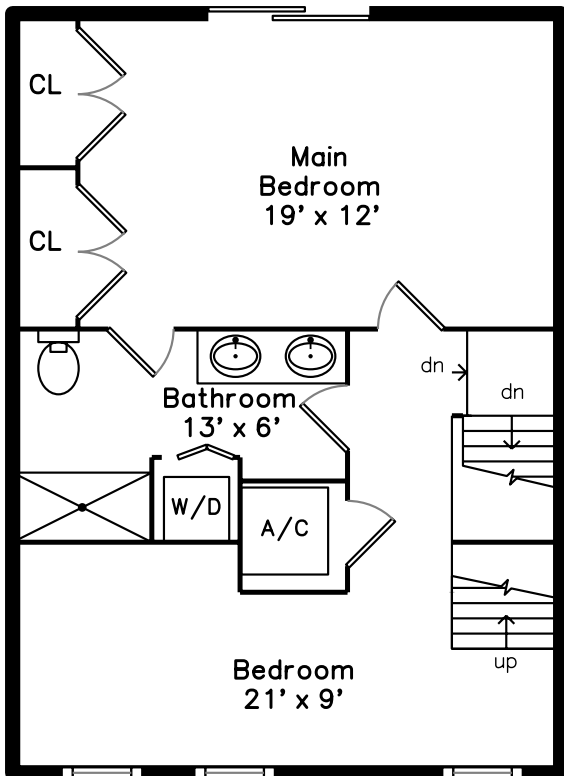

Top

Main

Upper

602-R East 3rd Street
Boston, MA 02127

PicturePlan by  vis-home

Measurements may not be 100% accurate.
Floor plans are provided for convenience only.
Room sizes are not used to calculate area.

Main Bedroom

Bedroom

Bedroom

Bedroom

Bedroom

Bathroom

Bathroom

Deck