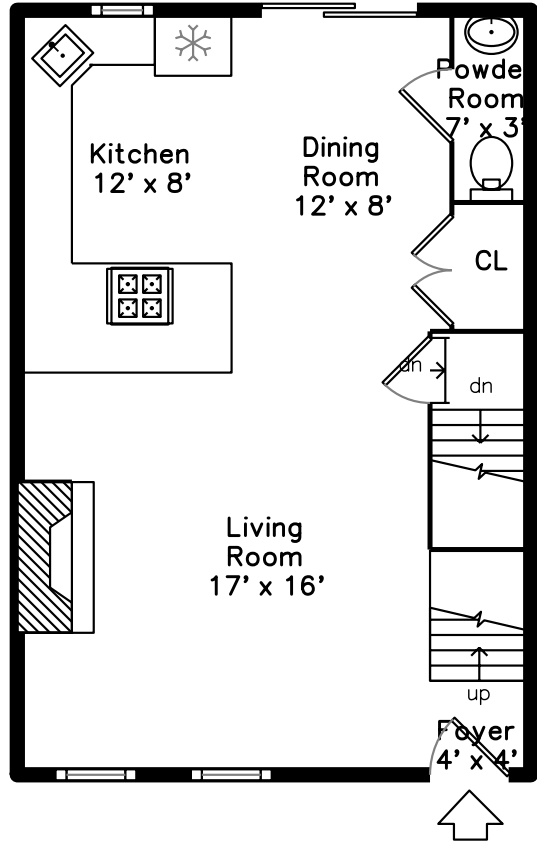

Top

Main

Upper

602-R East 3rd Street
Boston, MA 02127

PicturePlan by  vis-home

Measurements may not be 100% accurate.
Floor plans are provided for convenience only.
Room sizes are not used to calculate area.

Top

Upper

Main

Outside

Outside

Outside

Outside

Outside

Foyer

Living Room

Living Room

Living Room

Living Room

Living Room

Living Room

Living Room

Living Room

Dining Room

Dining Room

Dining Room

Dining Room

Kitchen

Kitchen

Kitchen