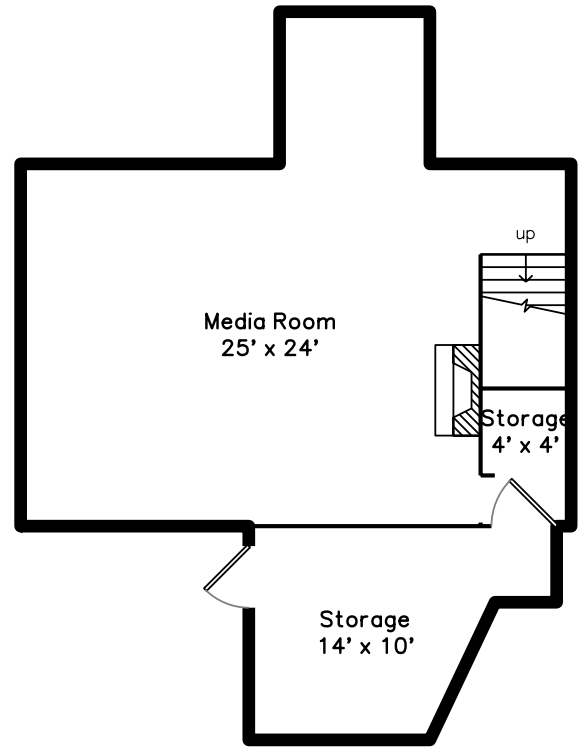

# Main

# Lower

208 Highland Avenue  
Malden, MA 02148

PicturePlan by  vis-home

Measurements may not be 100% accurate.  
Floor plans are provided for convenience only.  
Room sizes are not used to calculate area.

Media Room

Media Room

Storage

Back

Back