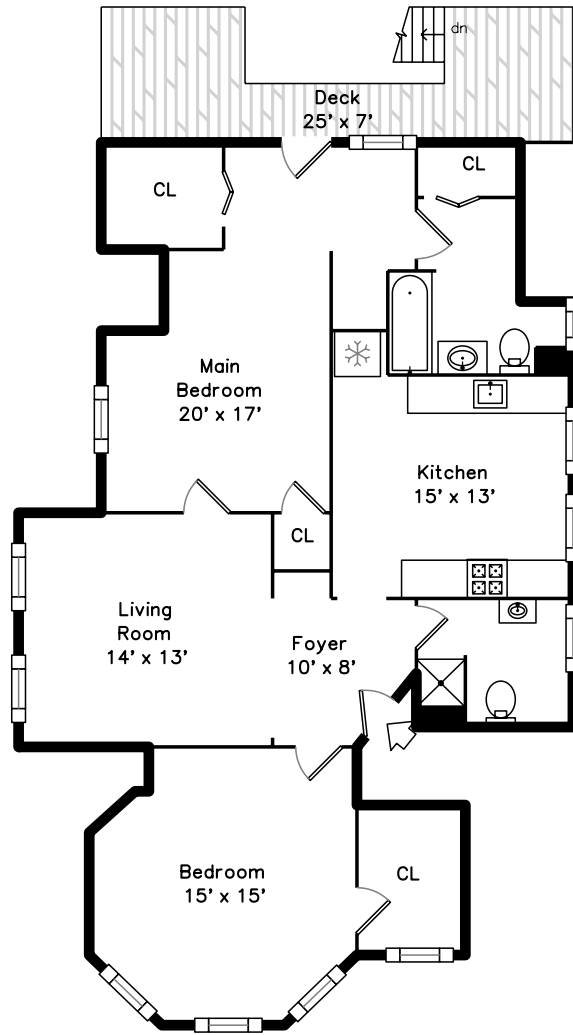

# Unit 4

**456 Medford Street 2,4,5  
Somerville, MA 02145**

PicturePlan by  vis-home  
MORE THAN JUST A FLOORPLAN

Measurements may not be 100% accurate.  
Floor plans are provided for convenience only.  
Room sizes are not used to calculate area.

# Unit 5

Outside

Outside

Back

Back

Living Room

Living Room

Kitchen

Kitchen

Kitchen

Main Bedroom

Main Bedroom

Bedroom

Bedroom

Main Bathroom

Bathroom

Deck

Deck

Bedroom

Bedroom

Kitchen

Kitchen

Kitchen

Bathroom