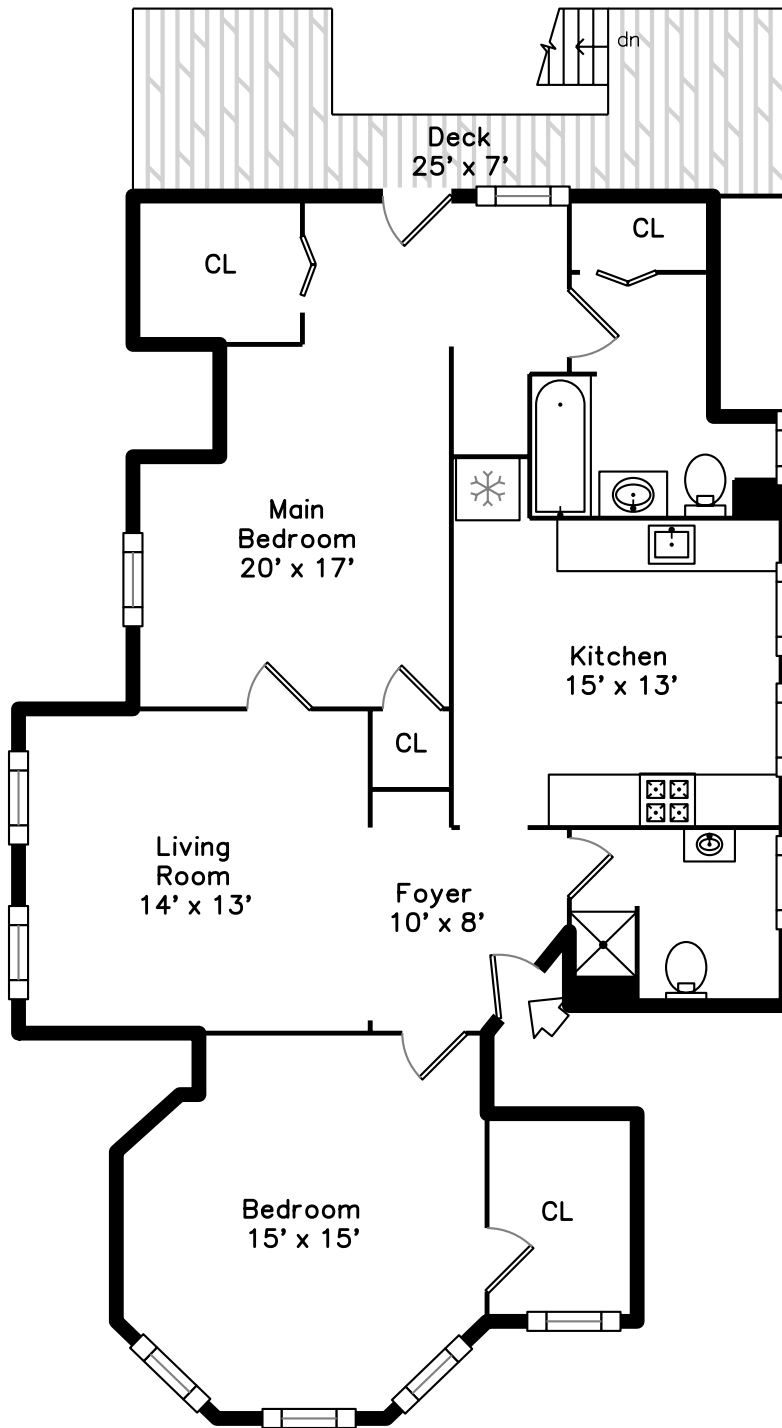

# Unit 4

**456 Medford Street 2,4,5  
Somerville, MA 02145**

PicturePlan by  vis-home  
MORE THAN JUST A FLOORPLAN

Measurements may not be 100% accurate.  
Floor plans are provided for convenience only.  
Room sizes are not used to calculate area.

# Unit 5

Outside

Outside

Back

Back

Living Room

Living Room

Kitchen

Kitchen

Kitchen

Main Bedroom

Main Bedroom

Bedroom

Bedroom

Main Bathroom

Bathroom

Deck

Deck

Bedroom

Bedroom

Kitchen

Kitchen

Kitchen

Bathroom