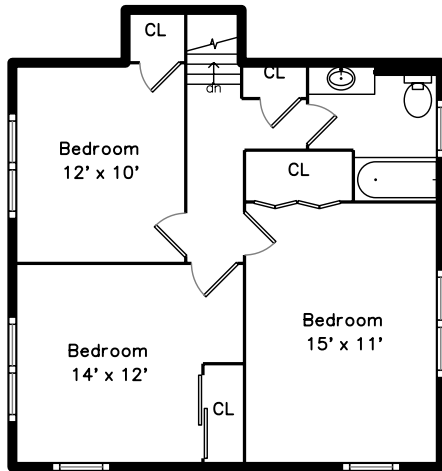

Top

Main

Upper

Lower

**4 Ten Acres Drive
Bedford, MA 01730**

PicturePlan by  vis-home

Measurements may not be 100% accurate.
Floor plans are provided for convenience only.
Room sizes are not used to calculate area.

Kitchen

Living Room

Living Room

Dining Room

Dining Room

Main Bedroom

Main Bedroom

Bedroom

Bedroom

Bedroom

Bathroom

Foyer

Bedroom 4

Bedroom 4

Office/Den

Office/Den

Bathroom

Bathroom

Family Room

Back

Back

Back

Outside

Outside