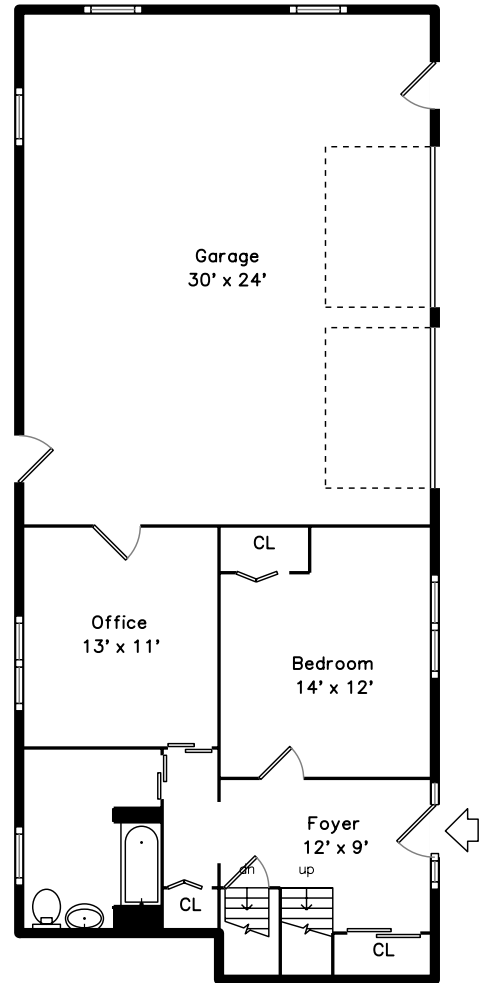

Top

Main

Upper

Lower

**4 Ten Acres Drive
Bedford, MA 01730**

PicturePlan by  vis-home

Measurements may not be 100% accurate.
Floor plans are provided for convenience only.
Room sizes are not used to calculate area.

Top

Upper

Main

Lower

Front Exterior

Front Exterior

Side Yard

Rear Yard/Play Area

Kitchen

Living Room

Living Room

Dining Room

Dining Room

Main Bedroom

Main Bedroom

Bedroom

Bathroom

Bathroom

Family Room

Back

Back

Back

Outside

Outside