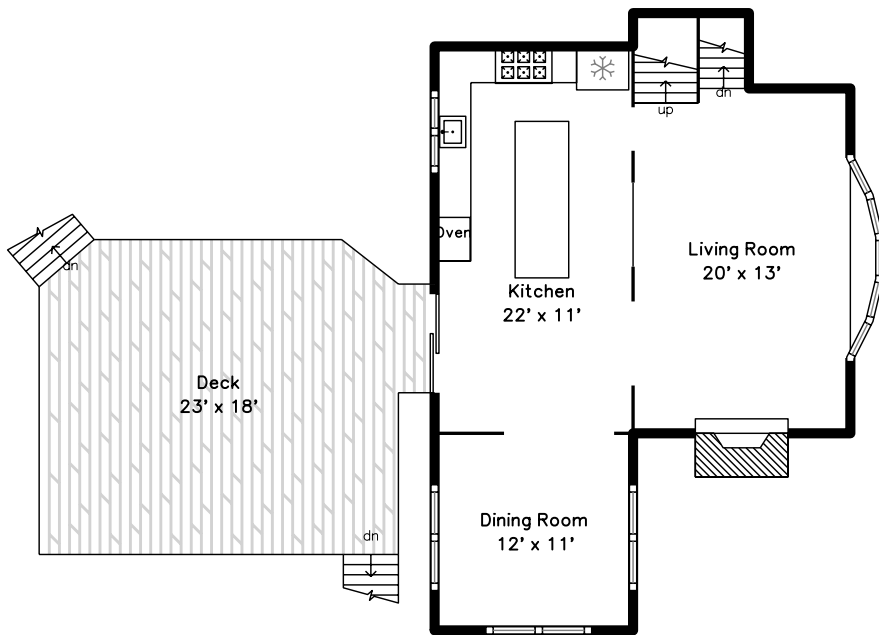

Top

Main

Upper

Lower

**4 Ten Acres Drive
Bedford, MA 01730**

PicturePlan by  vis-home

Measurements may not be 100% accurate.
Floor plans are provided for convenience only.
Room sizes are not used to calculate area.

Deck

Deck

Back Yard

Back Yard

Kitchen

Kitchen

Kitchen

Kitchen

Kitchen

Living Room

Living Room

Dining Room

Dining Room

Main Bedroom

Main Bedroom

Bedroom

Bathroom

Bathroom

Family Room

Back

Back

Back

Outside

Outside