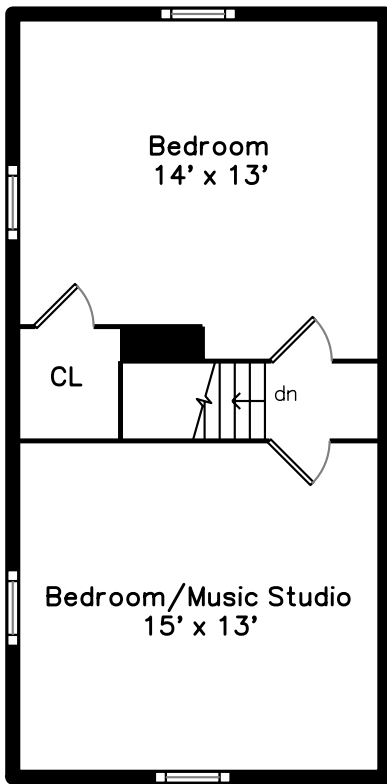

# Upper

# Main

73 Mt. Hope Street  
Roslindale, MA 02131

PicturePlan by  vis-home

Measurements may not be 100% accurate.  
Floor plans are provided for convenience only.  
Room sizes are not used to calculate area.

Bedroom

Bedroom

Bedroom