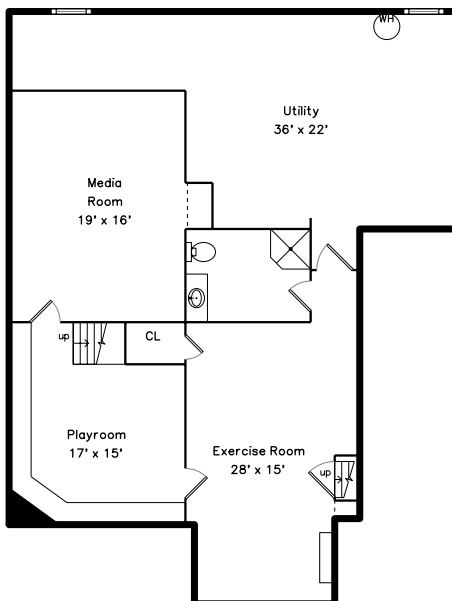

# Upper

# Main

# Basement

5 Brewer Drive  
Westborough, MA 01581

PicturePlan by  vis-home

Measurements may not be 100% accurate.  
Floor plans are provided for convenience only.  
Room sizes are not used to calculate area.

Foyer

Bedroom

Bedroom

Bedroom

Bedroom

Bathroom

Bathroom

Bedroom