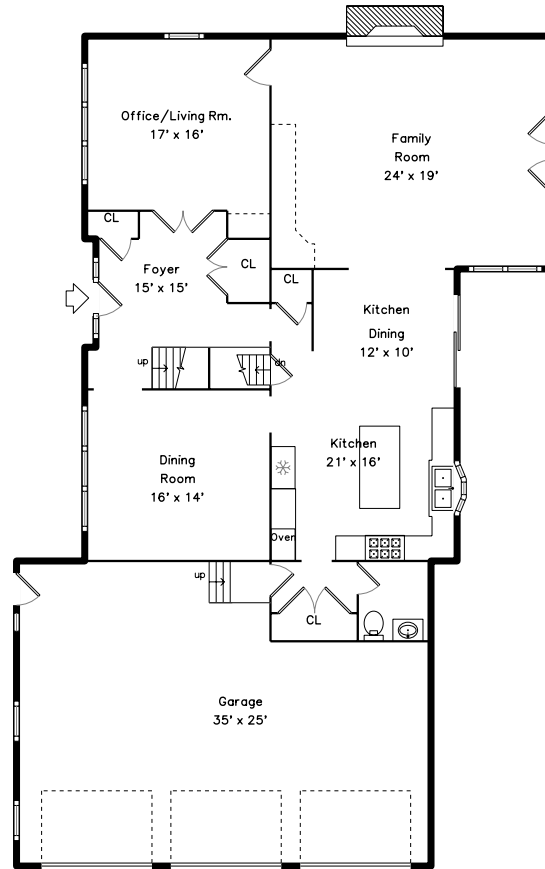

# Upper

# Main

# Basement

5 Brewer Drive  
Westborough, MA 01581

PicturePlan by  vis-home

Measurements may not be 100% accurate.  
Floor plans are provided for convenience only.  
Room sizes are not used to calculate area.

Kitchen

Kitchen

Kitchen

Kitchen

Dining Room

Dining Room

Office/Living Rm

Foyer