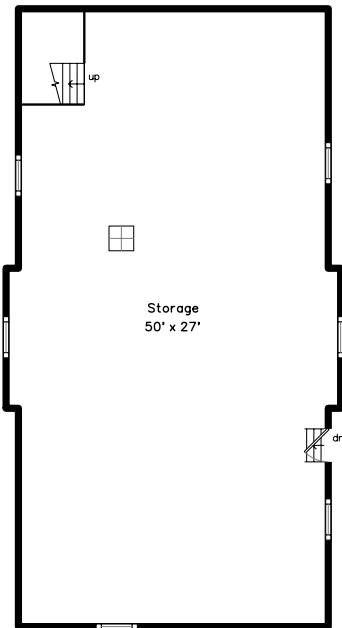

Attic

Upper

Basement

Main

22-24 Jamaica Road
Brookline, MA 02445

PicturePlan by  vis-home

Measurements may not be 100% accurate.
Floor plans are provided for convenience only.
Room sizes are not used to calculate area.

Parking

Living Room

Living Room

Kitchen

Bedroom

Bathroom

Porch

Outside

Bedroom

Bathroom

Laundry

Storage

Storage