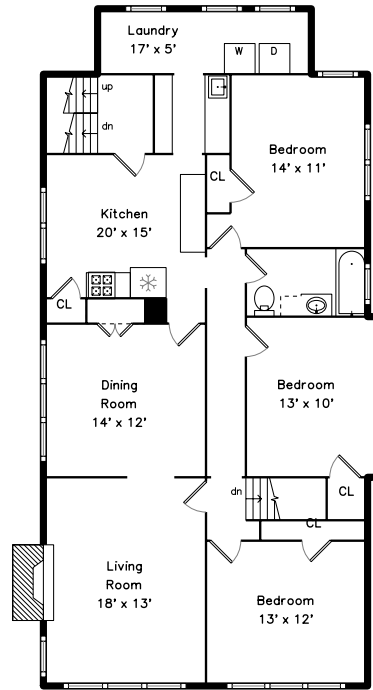

Attic

Upper

Basement

Main

22-24 Jamaica Road
Brookline, MA 02445

PicturePlan by  vis-home

Measurements may not be 100% accurate.
Floor plans are provided for convenience only.
Room sizes are not used to calculate area.

Parking

Living Room

Living Room

Kitchen

Bedroom

Bathroom

Porch

Outside

Living1

Outside

Dining1

Kitchen1

Kitchen1

Bedroom3

Living Room

Living Room

Dining Room

Dining Room

Kitchen

Kitchen

Kitchen

Kitchen

Bedroom

Bedroom