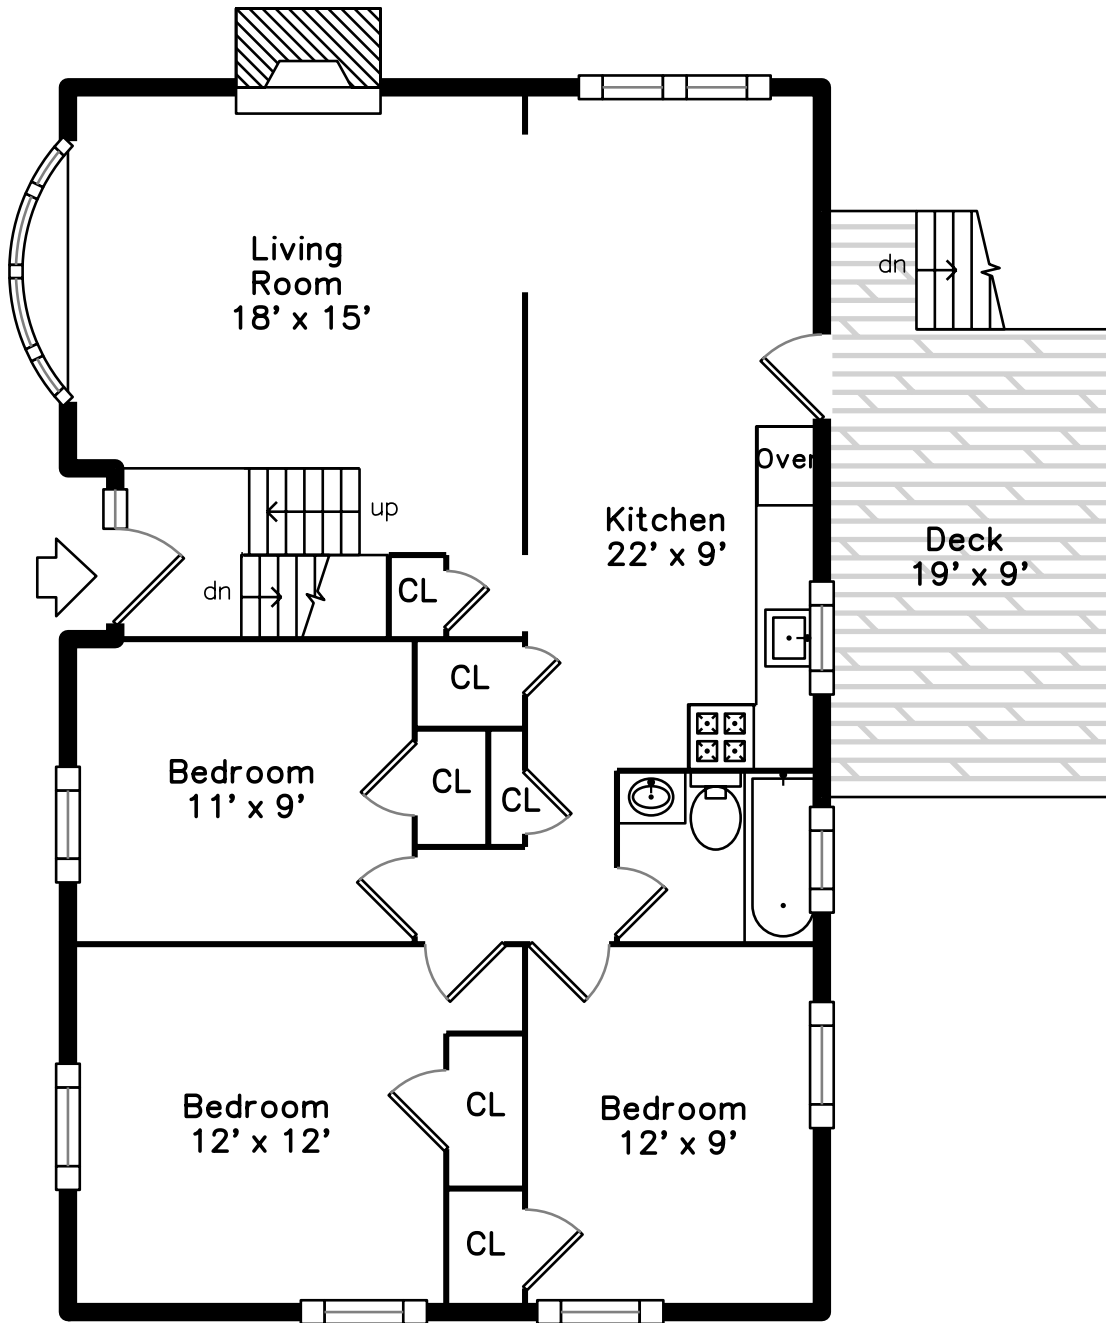

# Lower

11 Arcadia Avenue  
Waltham, MA 02452

PicturePlan by  vis-home

Measurements may not be 100% accurate.  
Floor plans are provided for convenience only.  
Room sizes are not used to calculate area.

# Lower

Outside

Outside

Foyer

Living Room

Living Room

Living Room

Living Room

Living Room

Kitchen

Kitchen

Kitchen

Bedroom

Bedroom

Bedroom

Bedroom

Bedroom

Bedroom

Living Room/Office

Living Room

Living Room/Office

Living Room/Office

Living Room/Office

Bonus Room