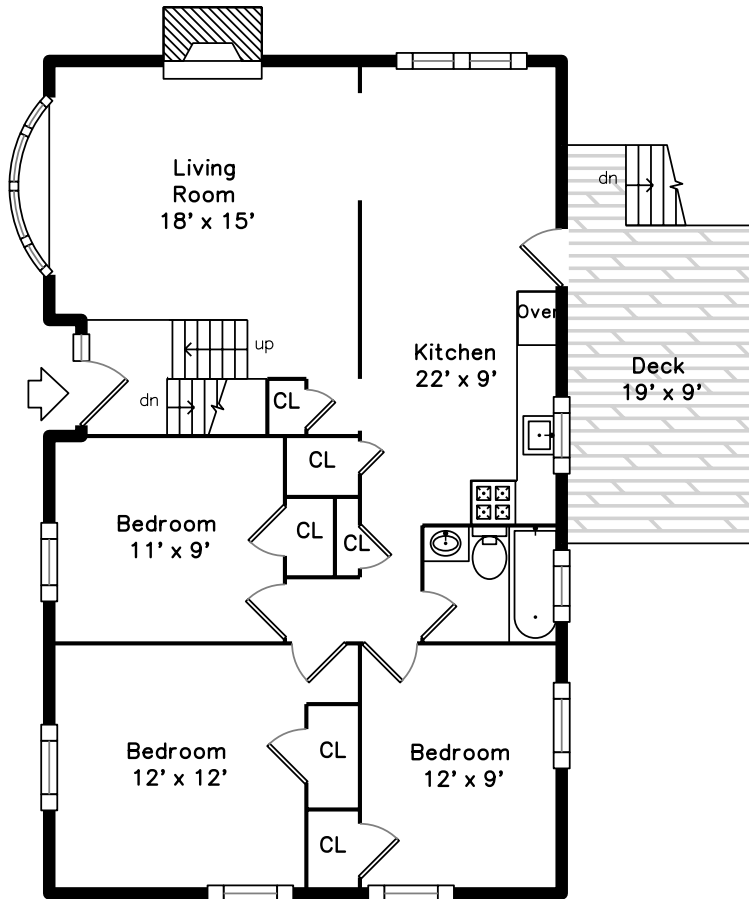

# Main

# Lower

11 Arcadia Avenue  
Waltham, MA 02452

PicturePlan by  vis-home

Measurements may not be 100% accurate.  
Floor plans are provided for convenience only.  
Room sizes are not used to calculate area.

Living Room

Kitchen

Kitchen

Kitchen

Bedroom

Bedroom

Bedroom

Bedroom

Bedroom #4

Bedroom #4

Bedroom #4

Deck

Deck

Backyard

Backyard

Backyard