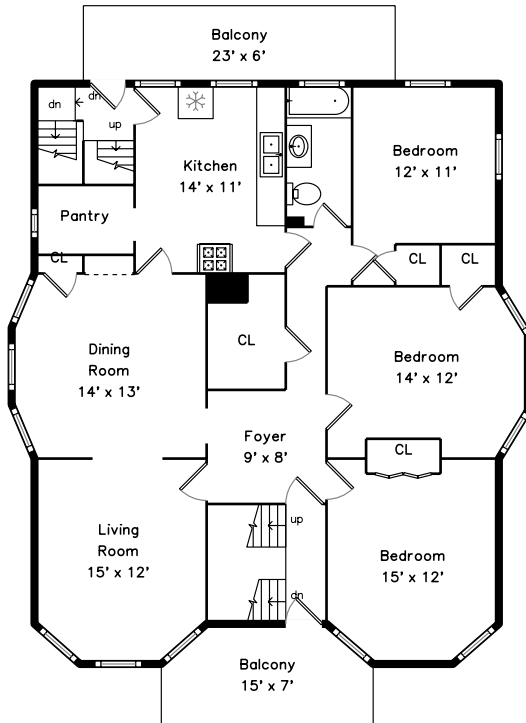

Top

Main

Upper

119 Magnolia Street
Dorchester, MA 02125

PicturePlan by  vis-home

Measurements may not be 100% accurate.
Floor plans are provided for convenience only.
Room sizes are not used to calculate area.

Top

Upper

Main

Outside

Back

Living Room

Dining Room

Dining Room

Kitchen

Kitchen

Bedroom

Bedroom

Bedroom

Bedroom

Bedroom

Bathroom

Deck

Living Room

Living Room

Living Room

Dining Room

Dining Room

Kitchen

Kitchen