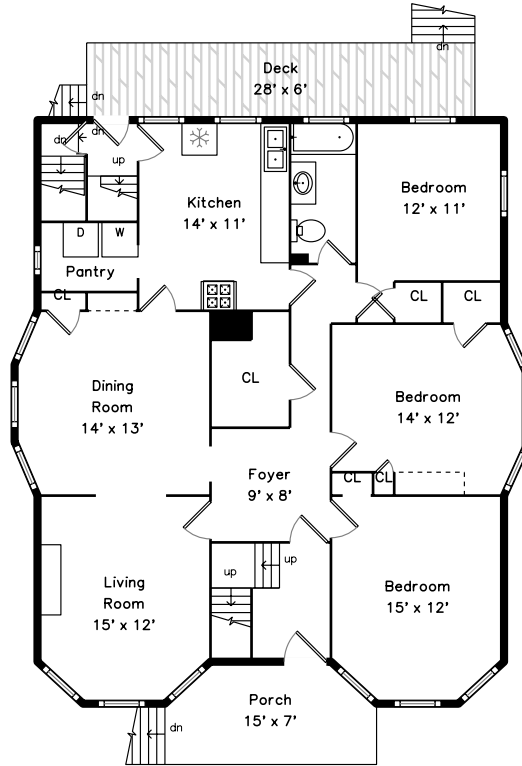

Top

Main

Upper

119 Magnolia Street
Dorchester, MA 02125

PicturePlan by  vis-home

Measurements may not be 100% accurate.
Floor plans are provided for convenience only.
Room sizes are not used to calculate area.

Top

Upper

Main

Outside

Back

Living Room

Dining Room

Dining Room

Kitchen

Kitchen

Bedroom

Bedroom

Bedroom

Bedroom

Bedroom

Bathroom

Deck

Living Room

Living Room

Living Room

Dining Room

Dining Room

Kitchen

Kitchen