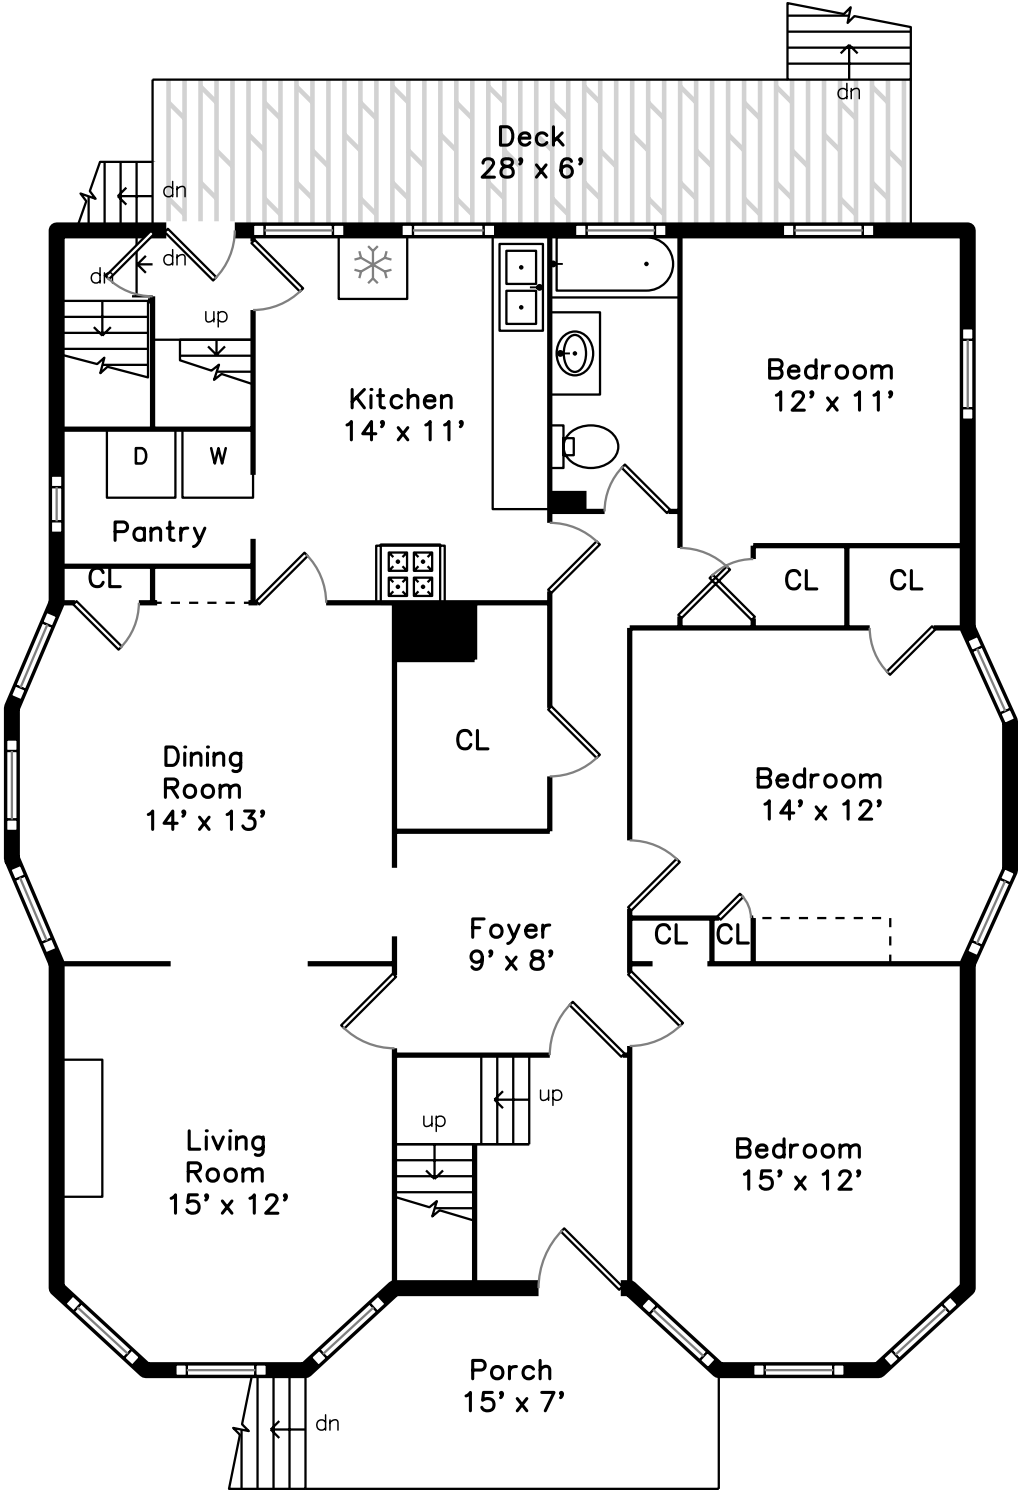

Top

Main

Upper

119 Magnolia Street
Dorchester, MA 02125

PicturePlan by  vis-home

Measurements may not be 100% accurate.
Floor plans are provided for convenience only.
Room sizes are not used to calculate area.

Top

Upper

Main

Outside

Back

Living Room

Dining Room

Dining Room

Kitchen

Kitchen

Bedroom

Bedroom

Bedroom

Bedroom

Bedroom

Bathroom

Deck

Living Room

Living Room

Living Room

Dining Room

Dining Room

Kitchen

Kitchen