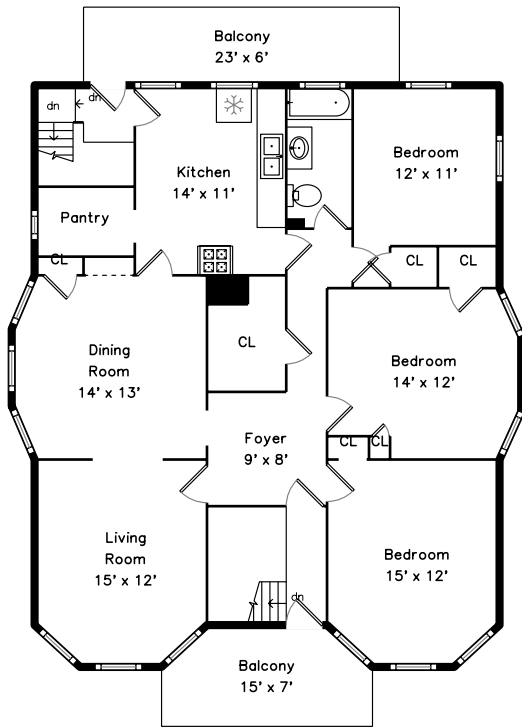

Top

Main

Upper

119 Magnolia Street
Dorchester, MA 02125

PicturePlan by  vis-home

Measurements may not be 100% accurate.
Floor plans are provided for convenience only.
Room sizes are not used to calculate area.

Top

Upper

Main

Outside

Back

Living Room

Dining Room

Dining Room

Kitchen

Kitchen

Bedroom

Bedroom

Bedroom

Bedroom

Bedroom

Bathroom

Deck

Living Room

Living Room

Living Room

Dining Room

Dining Room

Kitchen

Kitchen