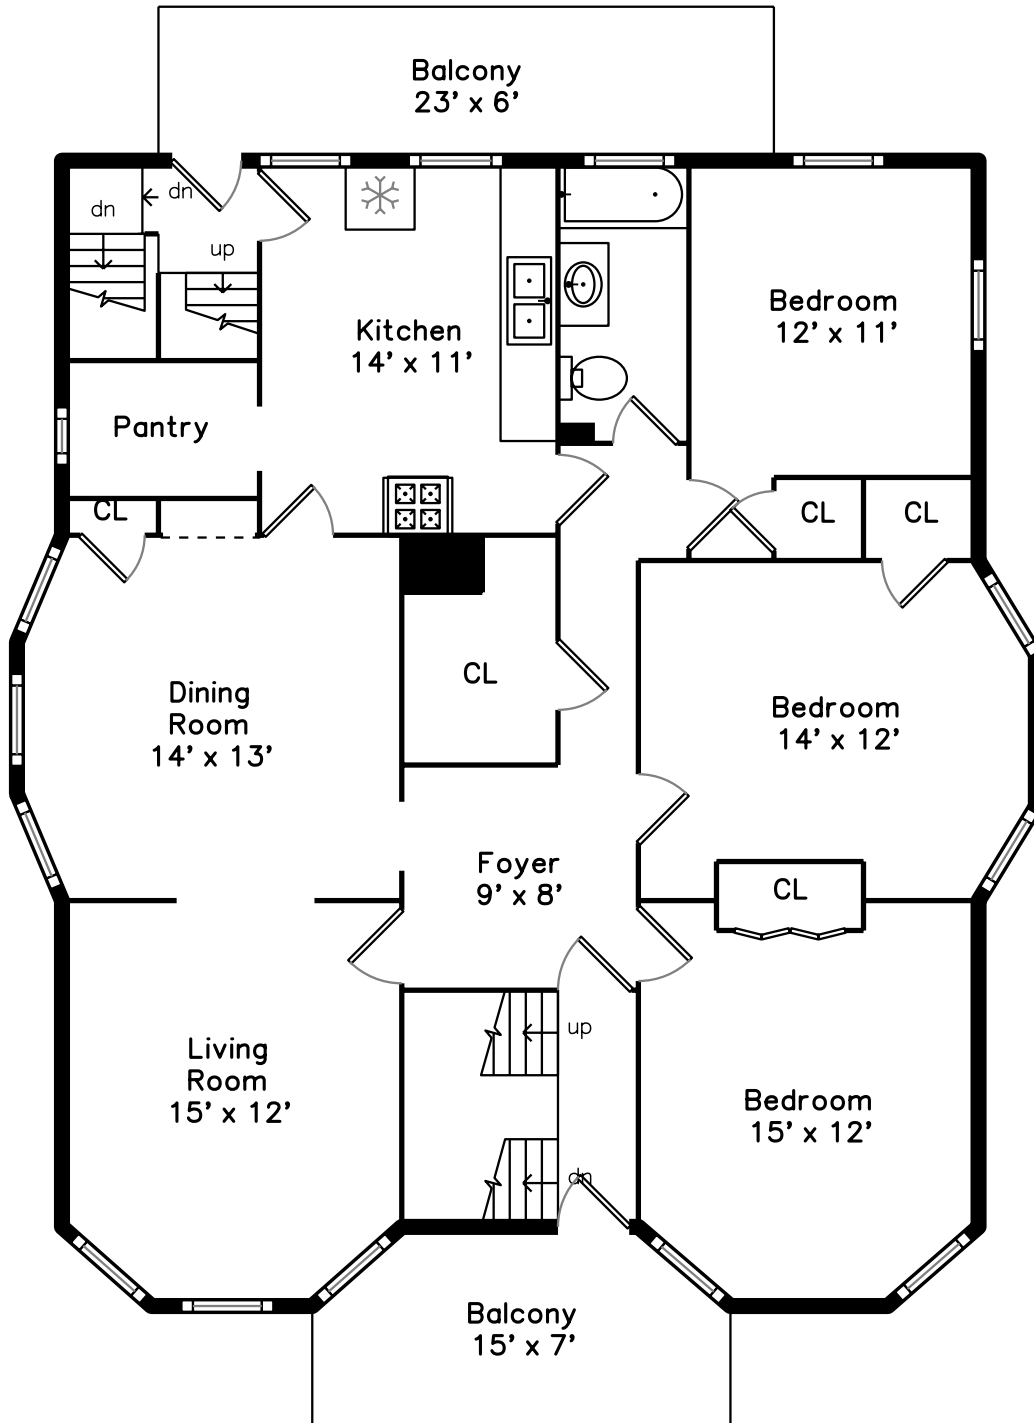

Top

Main

Upper

119 Magnolia Street
Dorchester, MA 02125

PicturePlan by  vis-home

Measurements may not be 100% accurate.
Floor plans are provided for convenience only.
Room sizes are not used to calculate area.

Top

Upper

Main

Outside

Back

Living Room

Dining Room

Dining Room

Kitchen

Kitchen

Bedroom

Bedroom

Bedroom

Bedroom

Bedroom

Bathroom

Deck

Living Room

Living Room

Living Room

Dining Room

Dining Room

Kitchen

Kitchen