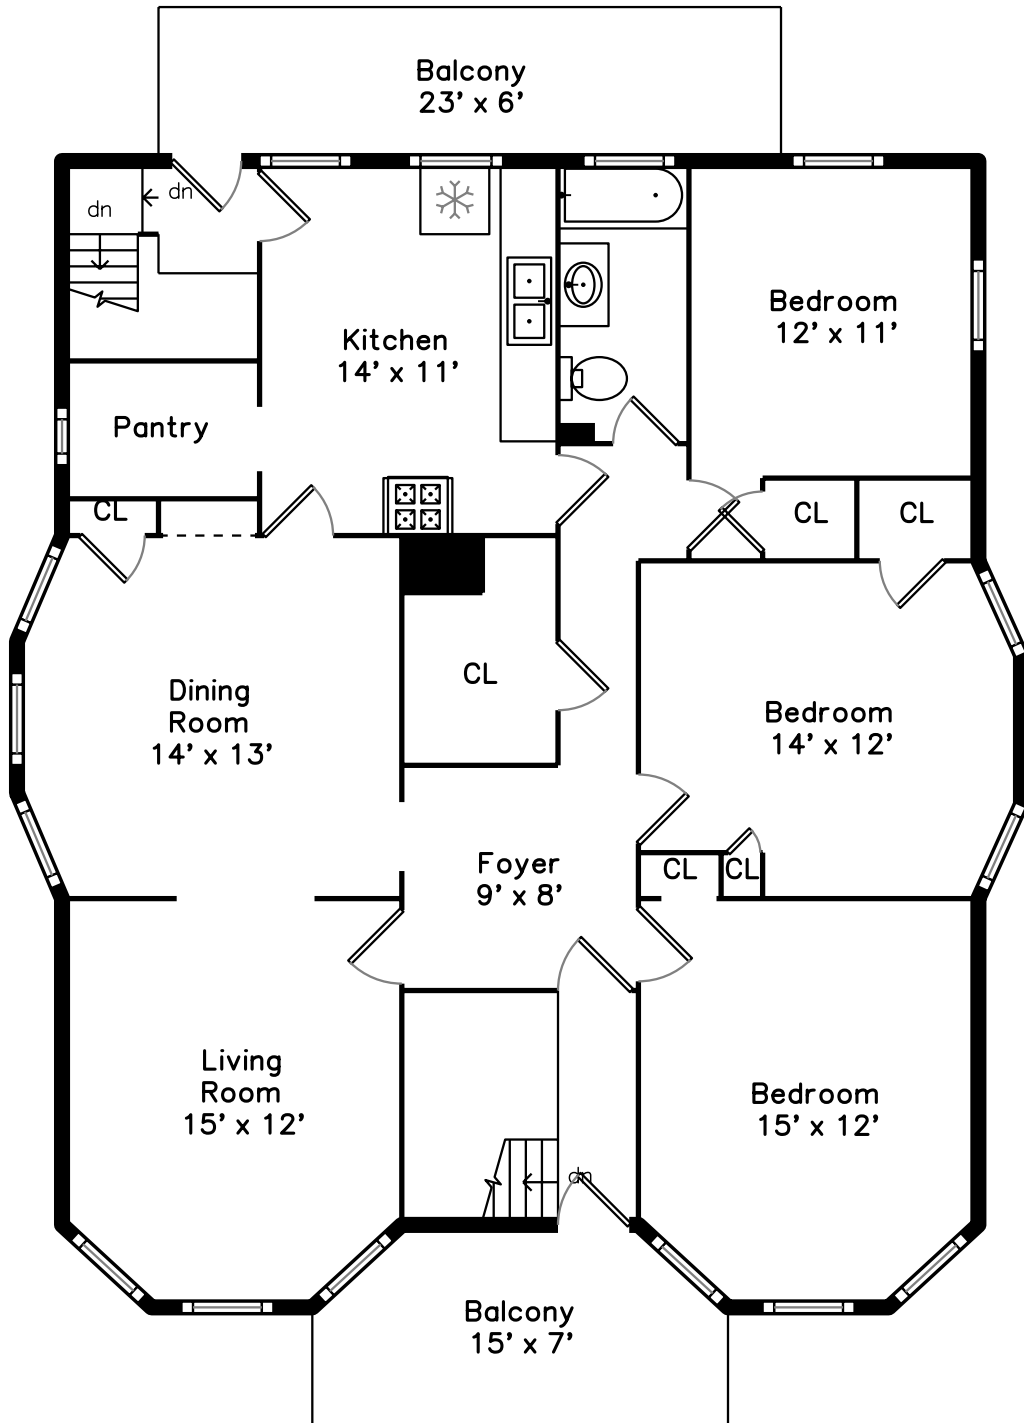

Top

Main

Upper

119 Magnolia Street
Dorchester, MA 02125

PicturePlan by  vis-home

Measurements may not be 100% accurate.
Floor plans are provided for convenience only.
Room sizes are not used to calculate area.

Top

Upper

Main

Outside

Back

Living Room

Dining Room

Dining Room

Kitchen

Kitchen

Bedroom

Bedroom

Bedroom

Bedroom

Bedroom

Bathroom

Deck

Living Room

Living Room

Living Room

Dining Room

Dining Room

Kitchen

Kitchen