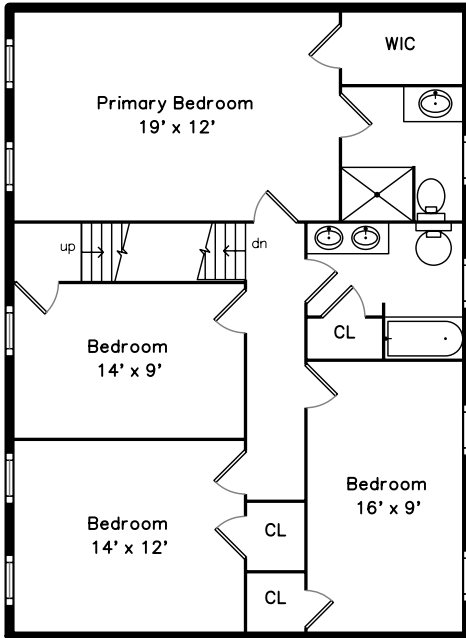

# Main

# Upper

10 Lawrence Drive  
Franklin, MA 02038

PicturePlan by  vis-home

Measurements may not be 100% accurate.  
Floor plans are provided for convenience only.  
Room sizes are not used to calculate area.

Foyer

Foyer

Foyer

Living Room

Living Room

Living Room

Living Room

Family Room

Family Room

Family Room

Family Room

Dining Room

Dining Room

Dining Room

Dining Room

Kitchen