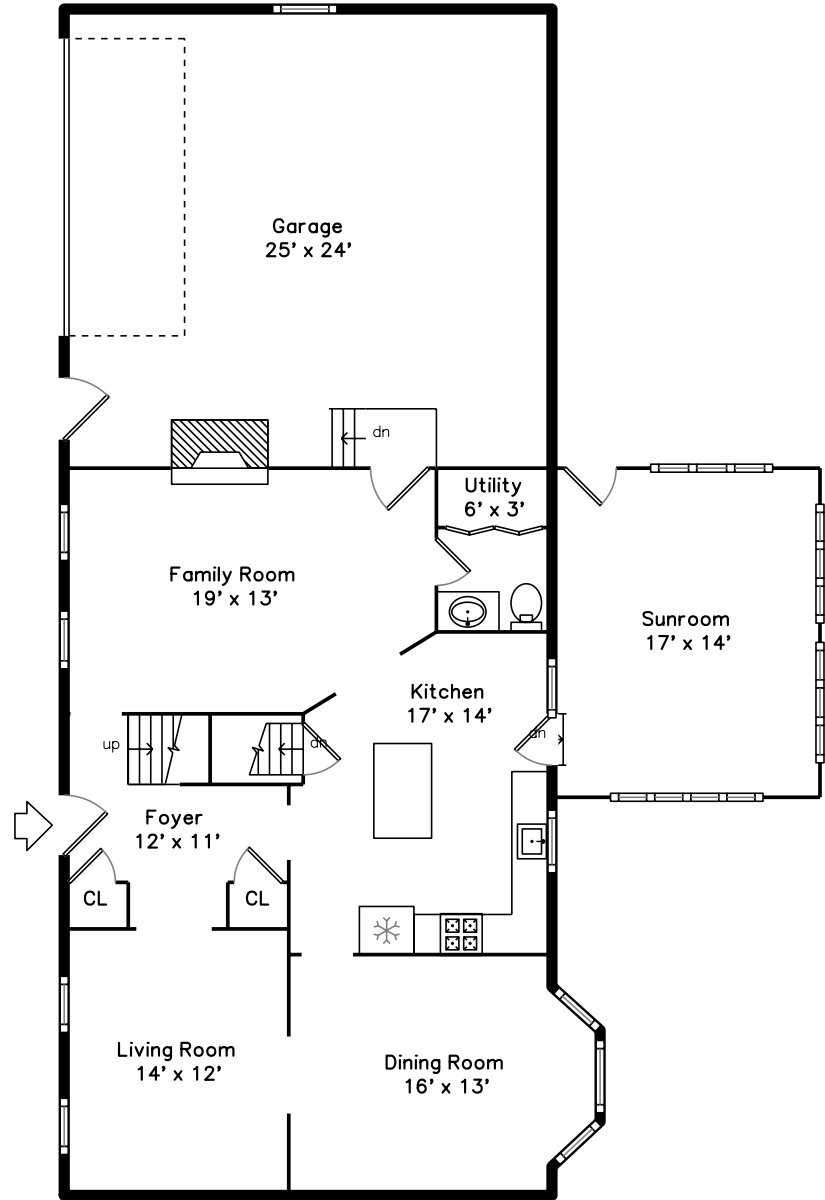

# Main

# Upper

10 Lawrence Drive  
Franklin, MA 02038

PicturePlan by  vis-home

Measurements may not be 100% accurate.  
Floor plans are provided for convenience only.  
Room sizes are not used to calculate area.

Foyer

Foyer

Foyer

Living Room

Living Room

Living Room

Living Room

Family Room

Family Room

Family Room

Family Room

Dining Room

Dining Room

Dining Room

Dining Room

Kitchen