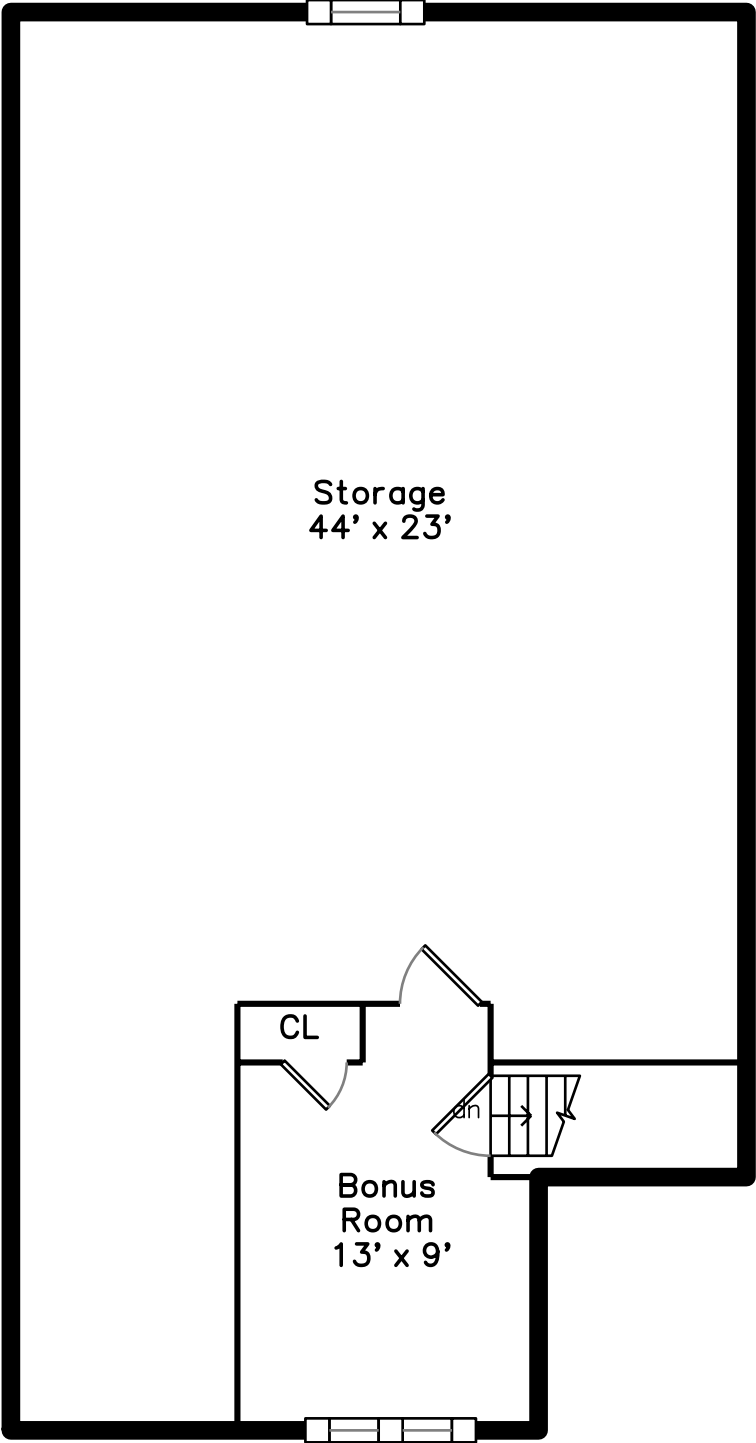

Top

Upper

Main

**37 Philips Street
Arlington, MA 02474**

PicturePlan by vis-home

Measurements may not be 100% accurate.
Floor plans are provided for convenience only.
Room sizes are not used to calculate area.

Top

Upper

Main

Outside

Outside

Outside

Outside

Living Room

Living Room

Dining Room

Dining Room

Kitchen

Kitchen

Bedroom

Bedroom

Bedroom

Bedroom

Bathroom

Deck

Living Room

Living Room

Dining Room

Dining Room

Kitchen