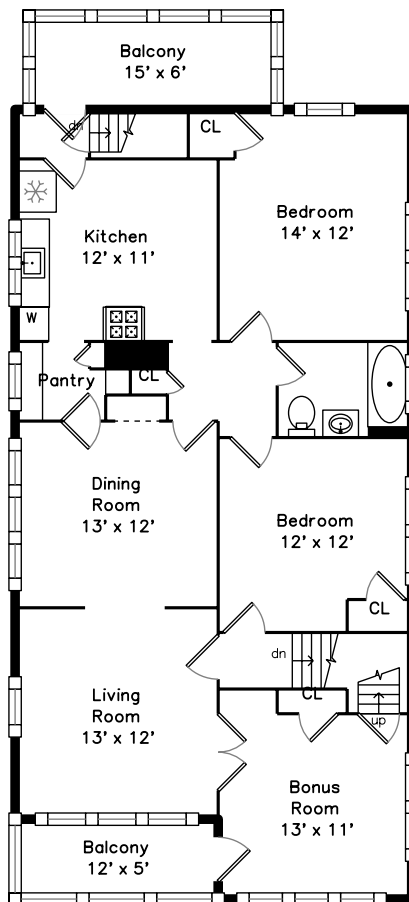

Top

Upper

Main

**37 Philips Street
Arlington, MA 02474**

PicturePlan by vis-home

Measurements may not be 100% accurate.
Floor plans are provided for convenience only.
Room sizes are not used to calculate area.

Top

Upper

Main

Outside

Outside

Outside

Outside

Living Room

Living Room

Dining Room

Dining Room

Kitchen

Kitchen

Bedroom

Bedroom

Bedroom

Bedroom

Bathroom

Deck

Living Room

Living Room

Dining Room

Dining Room

Kitchen