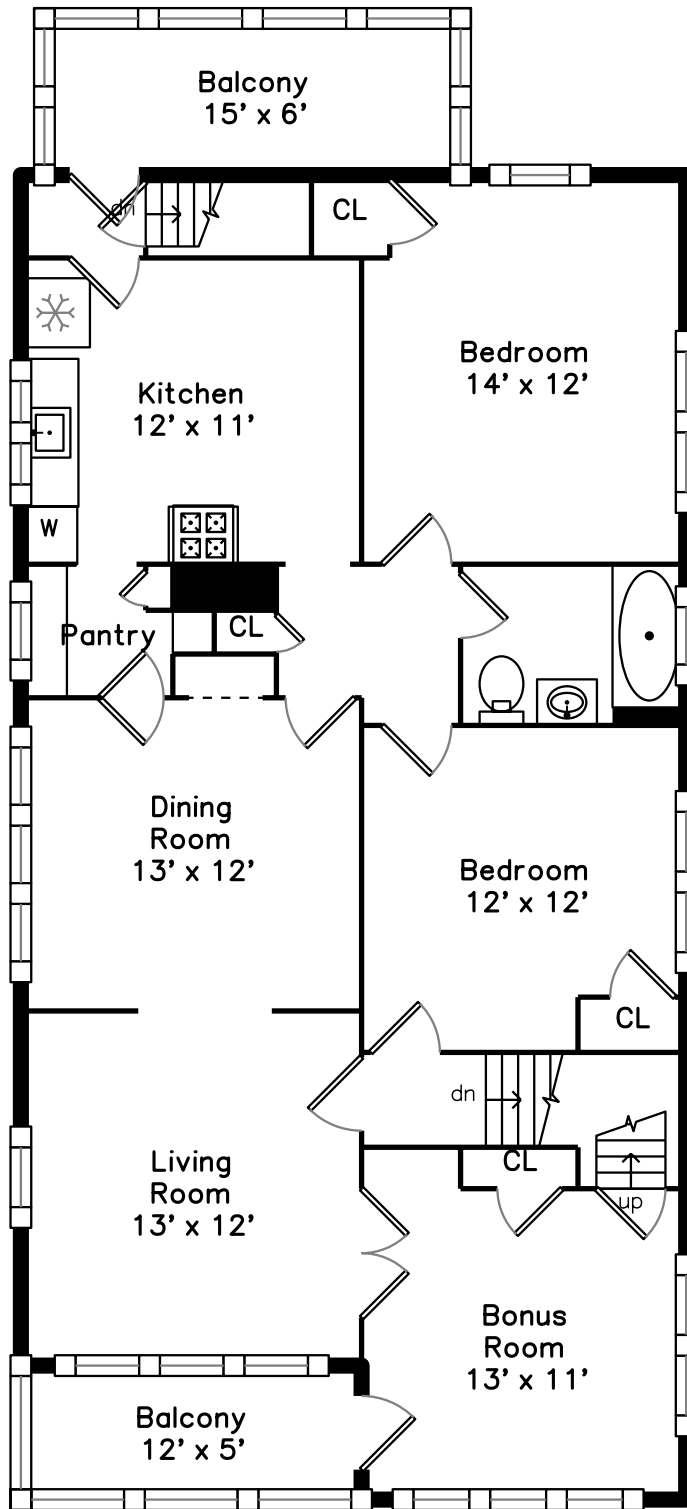

Top

Upper

Main

**37 Philips Street
Arlington, MA 02474**

PicturePlan by vis-home

Measurements may not be 100% accurate.
Floor plans are provided for convenience only.
Room sizes are not used to calculate area.

Top

Upper

Main

Outside

Outside

Outside

Outside

Living Room

Living Room

Dining Room

Dining Room

Kitchen

Kitchen

Bedroom

Bedroom

Bedroom

Bedroom

Bathroom

Deck

Living Room

Living Room

Dining Room

Dining Room

Kitchen