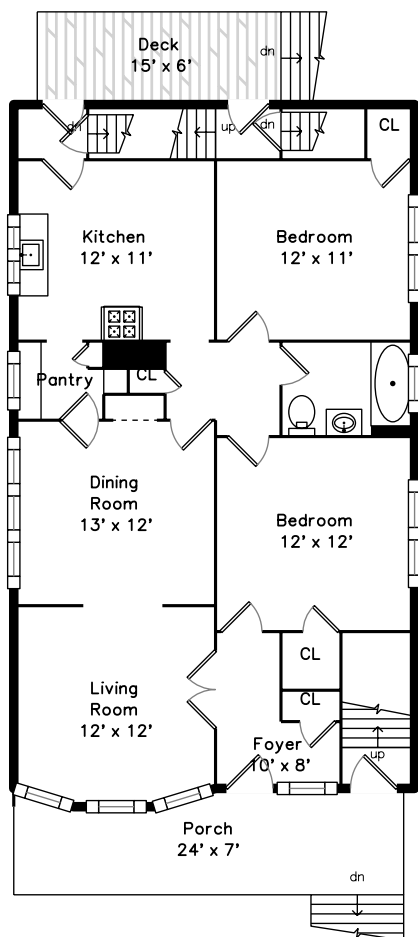

Top

Upper

Main

**37 Philips Street
Arlington, MA 02474**

PicturePlan by vis-home

Measurements may not be 100% accurate.
Floor plans are provided for convenience only.
Room sizes are not used to calculate area.

Top

Upper

Main

Outside

Outside

Outside

Outside

Living Room

Living Room

Dining Room

Dining Room

Kitchen

Kitchen

Bedroom

Bedroom

Bedroom

Bedroom

Bathroom

Deck

Living Room

Living Room

Dining Room

Dining Room

Kitchen