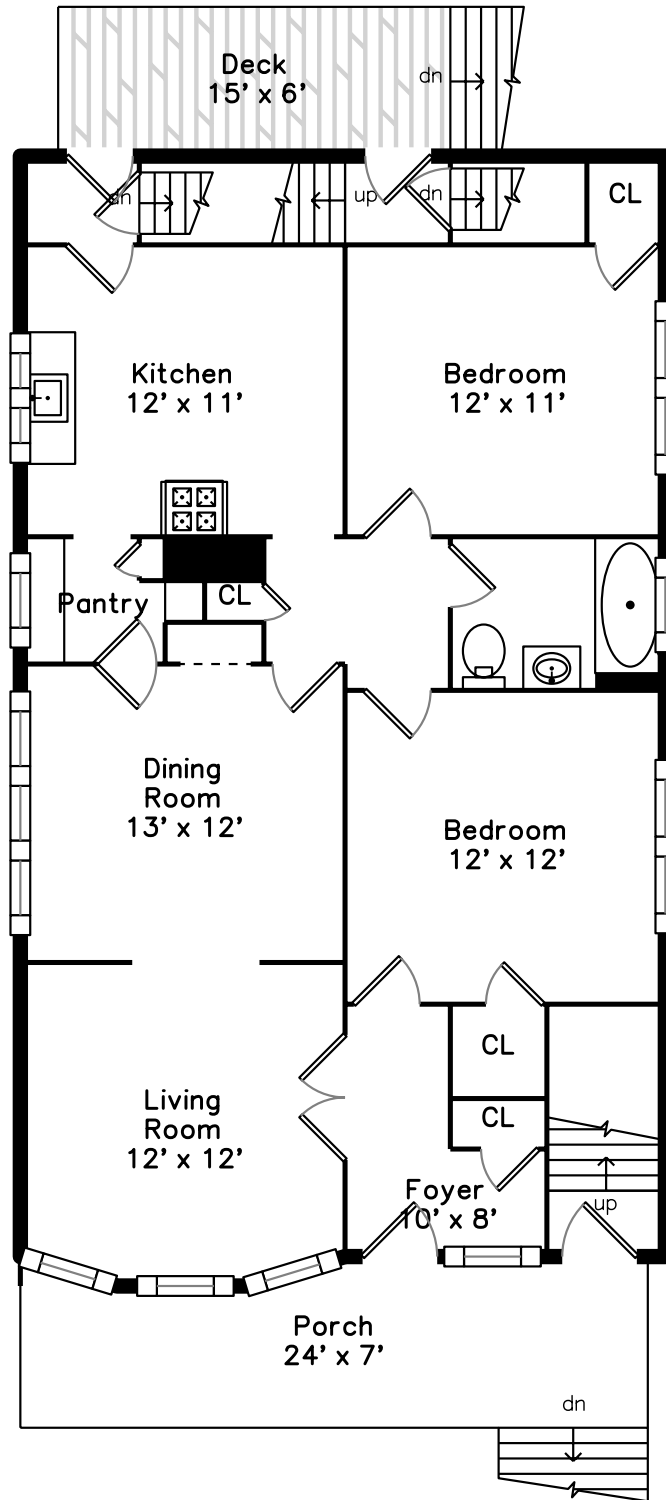

Top

Upper

Main

**37 Philips Street
Arlington, MA 02474**

PicturePlan by vis-home

Measurements may not be 100% accurate.
Floor plans are provided for convenience only.
Room sizes are not used to calculate area.

Top

Upper

Main

Outside

Outside

Outside

Outside

Living Room

Living Room

Dining Room

Dining Room

Kitchen

Kitchen

Bedroom

Bedroom

Bedroom

Bedroom

Bathroom

Deck

Living Room

Living Room

Dining Room

Dining Room

Kitchen