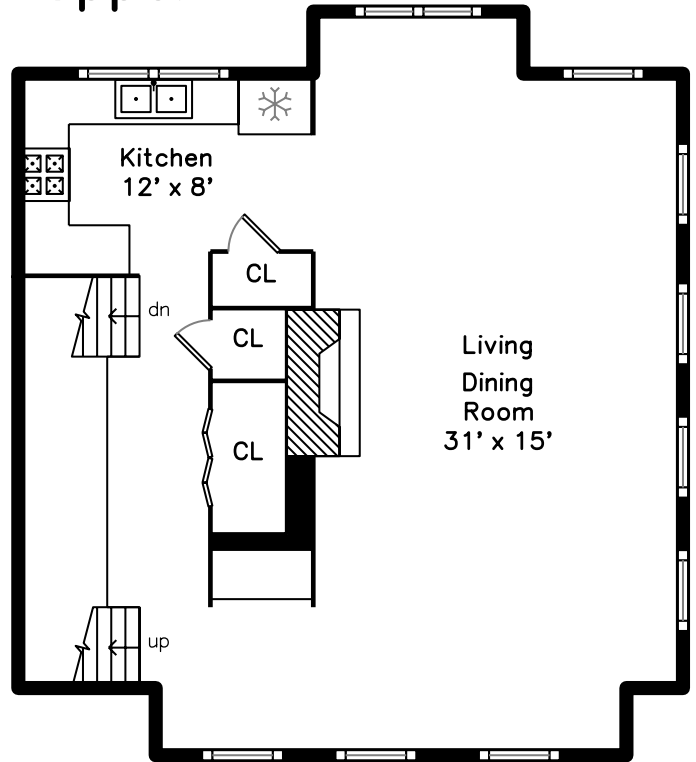

# Upper

## 384 Washington Street J Somerville, MA 02143

PicturePlan by vis-home

Measurements may not be 100% accurate.  
Floor plans are provided for convenience only.  
Room sizes are not used to calculate area.

Bathroom

Bathroom

Living Dining Room

Living Dining

Living Dining Room

Living Dining

Living Dining Room

Living Dining Room

Living Dining Room

Living Dining Room

Kitchen

Kitchen

Kitchen

Hall

Bedroom

Bedroom