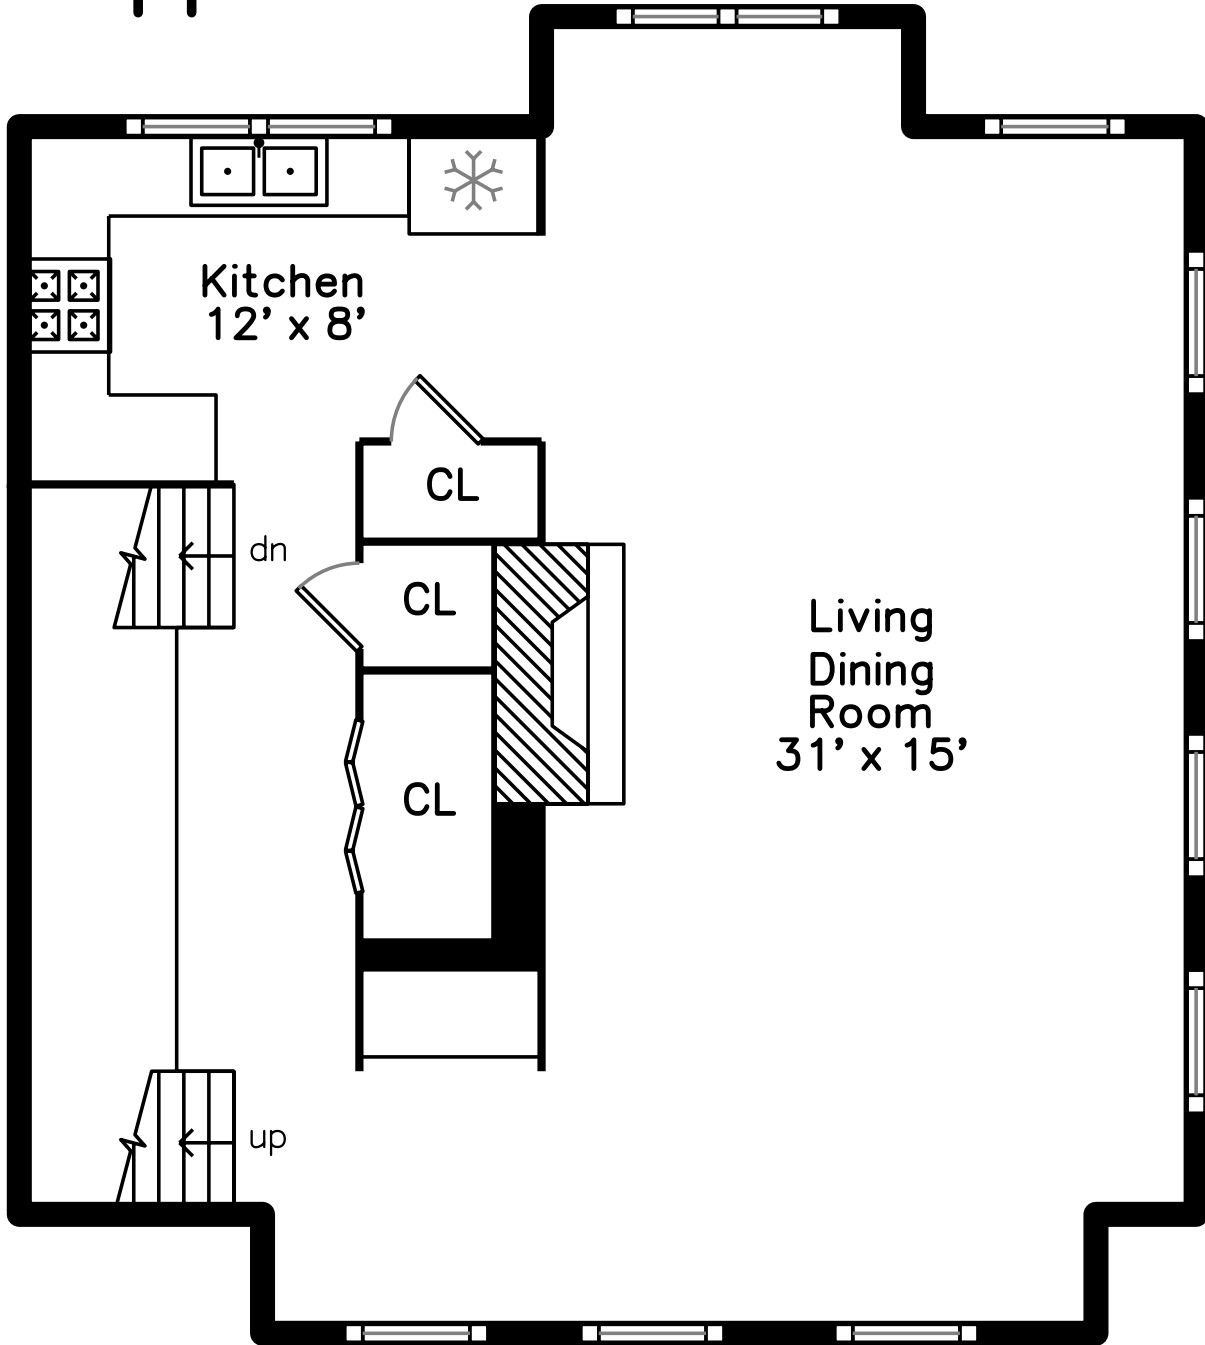

## 384 Washington Street J Somerville, MA 02143

PicturePlan by vis-home

Measurements may not be 100% accurate.  
Floor plans are provided for convenience only.  
Room sizes are not used to calculate area.

# Main

Outside

Outside

Outside

Patio

Patio

Office Bedroom

Office Bedroom

Bathroom

Bathroom

Living Dining Room

Living Dining

Living Dining Room

Living Dining

Living Dining Room

Living Dining Room

Living Dining Room

Living Dining Room

Kitchen

Kitchen

Kitchen

Hall

Bedroom

Bedroom