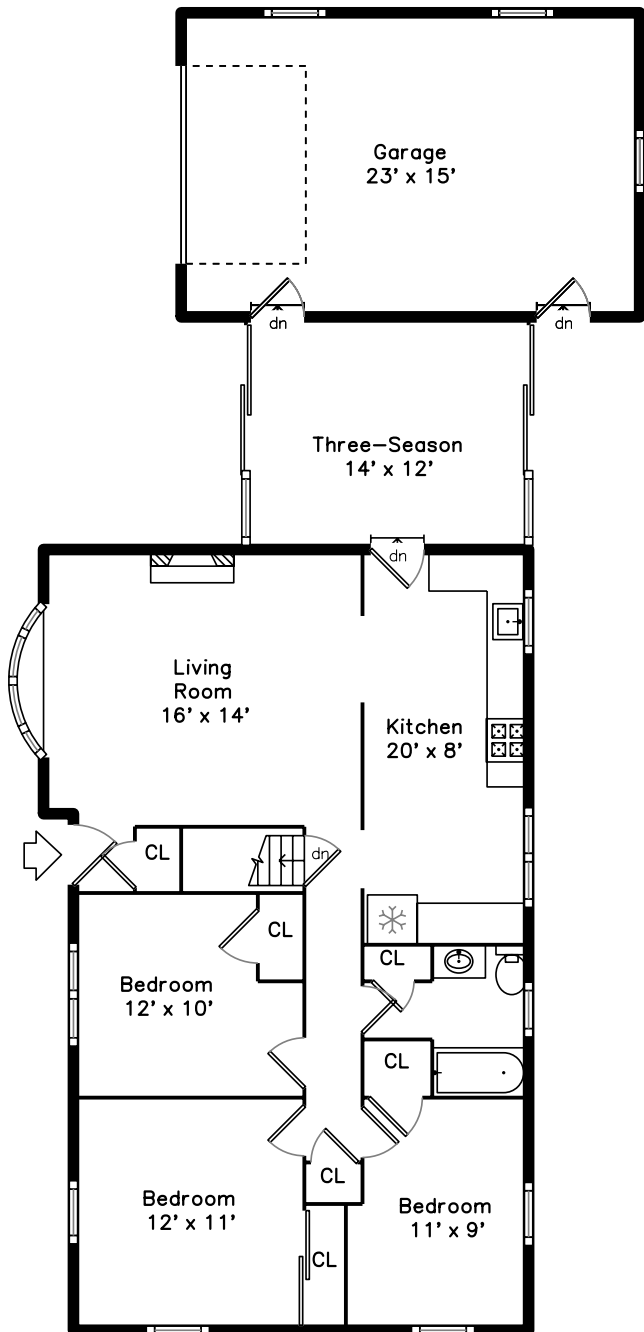

Main

Lower

491 Maple Street
Mansfield, MA 02048

PicturePlan by  vis-home

Measurements may not be 100% accurate.
Floor plans are provided for convenience only.
Room sizes are not used to calculate area.

Main

Backyard

Backyard

Backyard

Backyard

Living Room

Living Room

Living Room

Living Room

Kitchen

Kitchen

Kitchen

Kitchen

Bedroom

Bedroom

Bedroom

Bedroom

Family Room

Family Room

Family Room

Family Room

Laundry

Utility