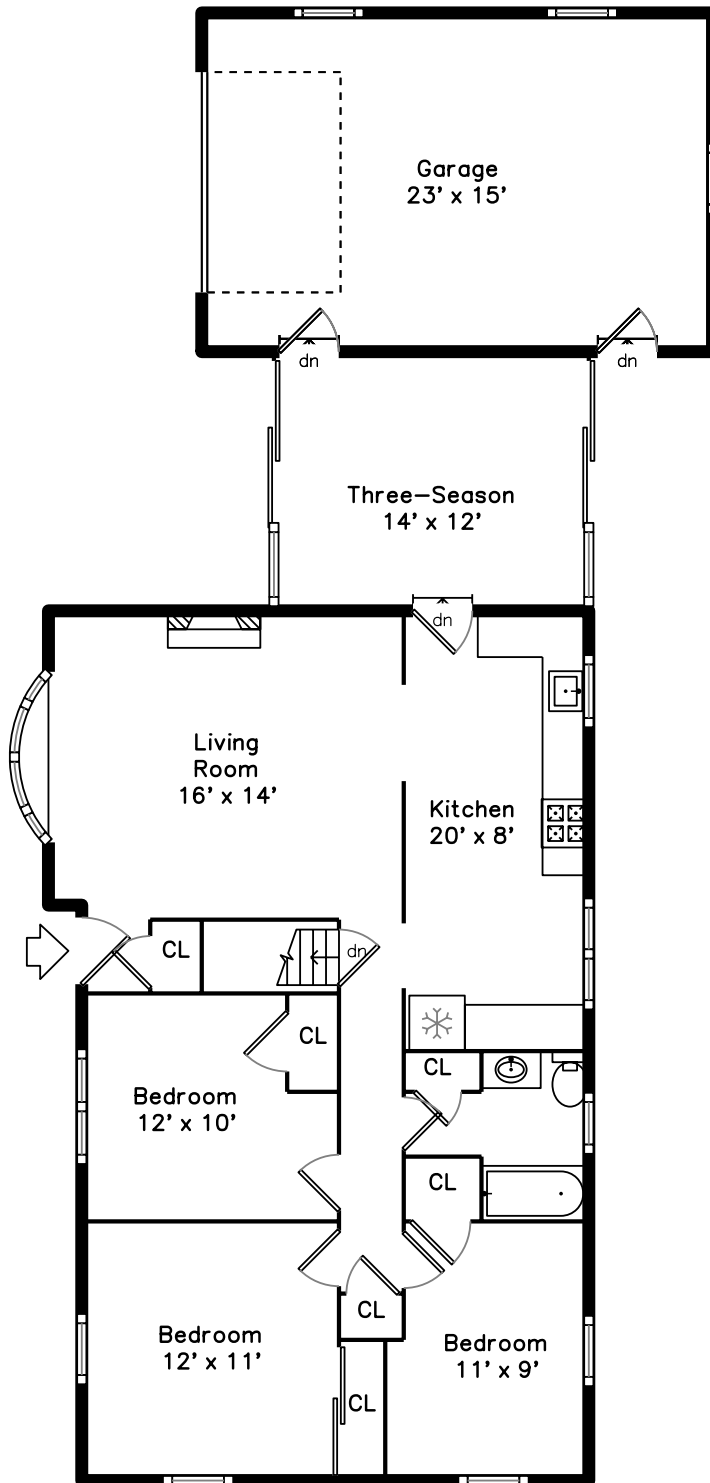

Main

Lower

491 Maple Street
Mansfield, MA 02048

PicturePlan by  vis-home

Measurements may not be 100% accurate.
Floor plans are provided for convenience only.
Room sizes are not used to calculate area.

Main

Backyard

Backyard

Backyard

Backyard

Living Room

Living Room

Living Room

Living Room

Kitchen

Kitchen

Kitchen

Kitchen

Bedroom

Bedroom

Bedroom

Bedroom

Family Room

Family Room

Family Room

Family Room

Laundry

Utility