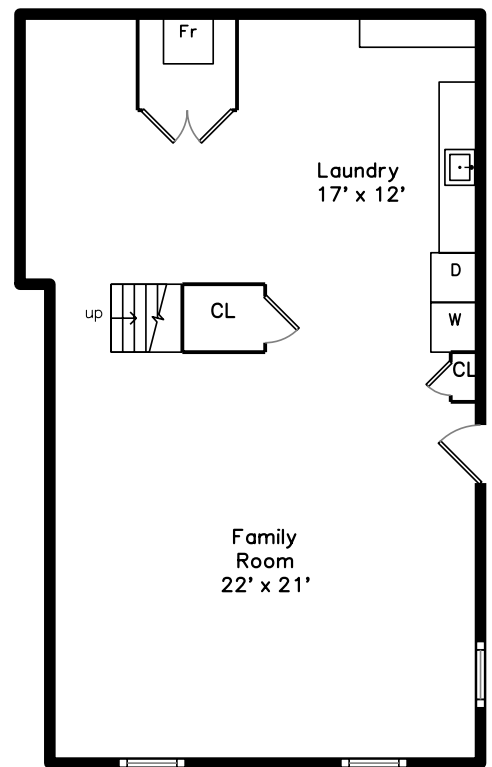

Main

Lower

491 Maple Street
Mansfield, MA 02048

PicturePlan by  vis-home

Measurements may not be 100% accurate.
Floor plans are provided for convenience only.
Room sizes are not used to calculate area.

Main

Backyard

Backyard

Backyard

Backyard

Living Room

Living Room

Living Room

Living Room

Kitchen

Kitchen

Kitchen

Kitchen

Bedroom

Bedroom

Bedroom

Bedroom

Family Room

Family Room

Family Room

Family Room

Laundry

Utility