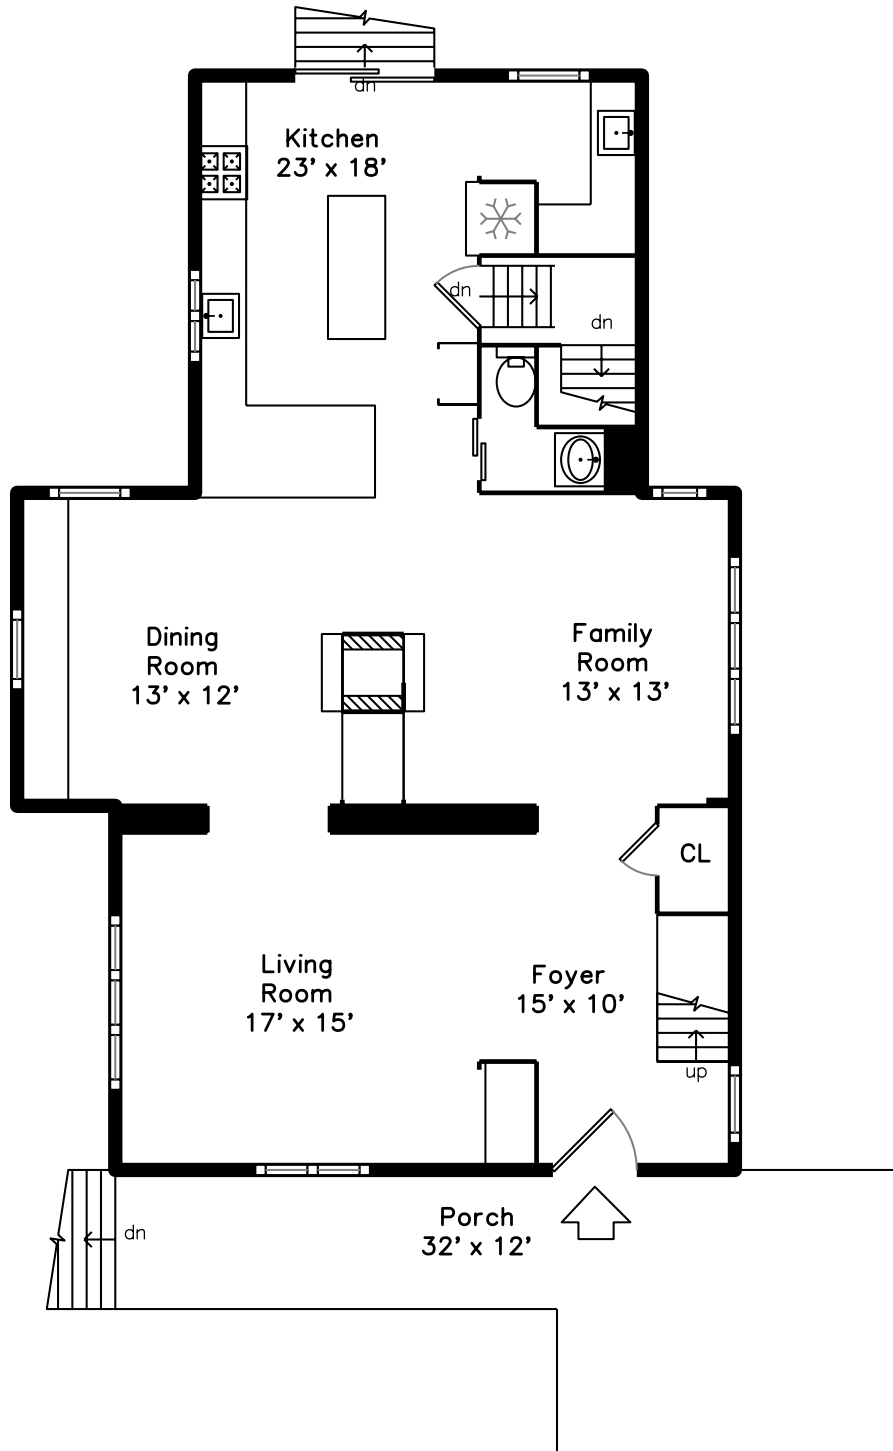

Top

Upper

Basement

Main

**30 Woodbine Street
Newton, MA 02466**

PicturePlan by vis-home

Measurements may not be 100% accurate.
Floor plans are provided for convenience only.
Room sizes are not used to calculate area.

Top

Upper

Main

Basement

Outside

Outside

Outside

Outside

Foyer

Living Room

Living Room

Dining Room

Dining Room

Kitchen

Kitchen

Kitchen

Kitchen

Family Room

Family Room

Porch

Primary Bedroom

Bedroom

Bedroom

Primary Bathroom