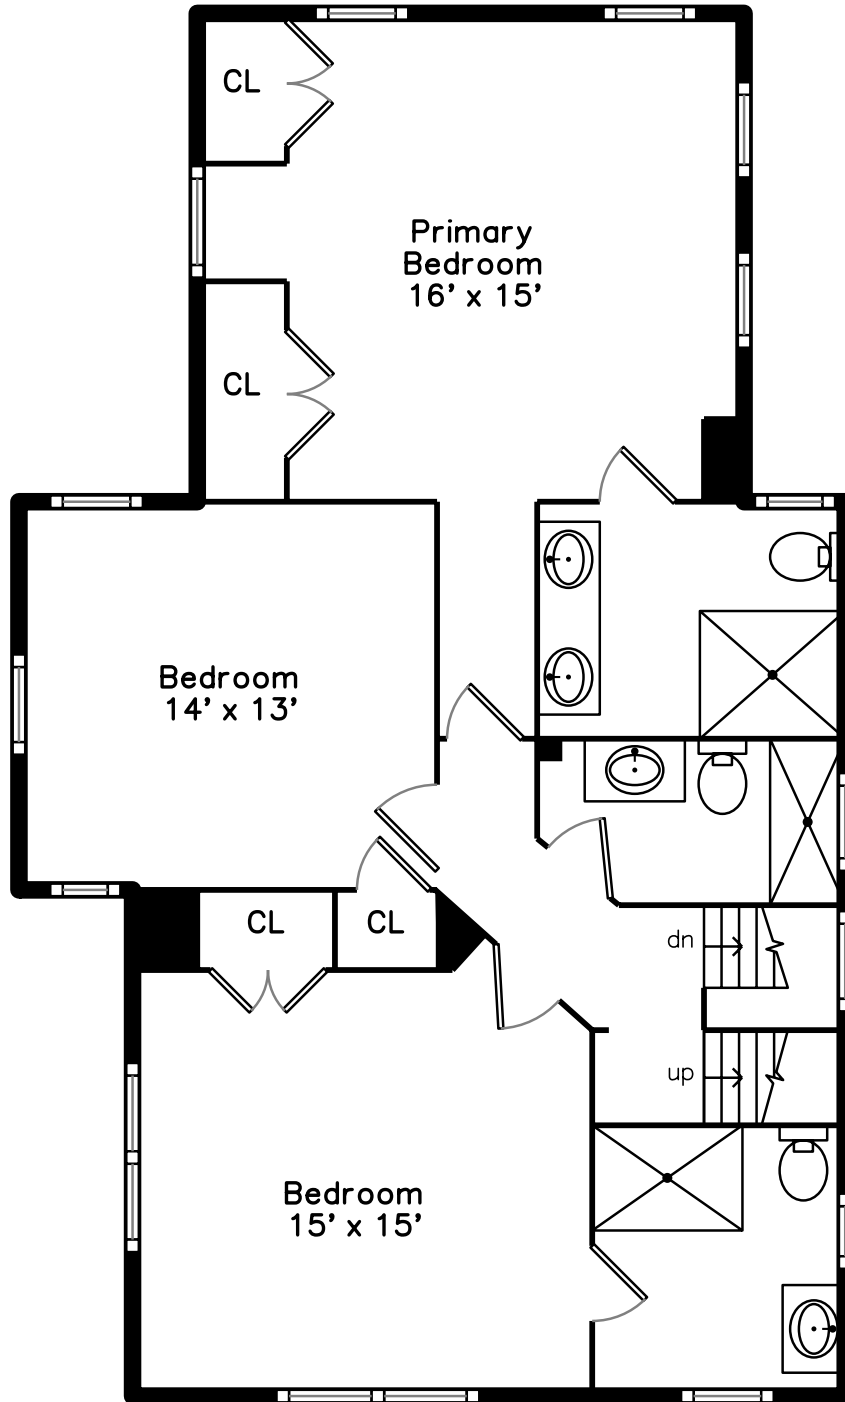

Top

Upper

Basement

Main

**30 Woodbine Street
Newton, MA 02466**

PicturePlan by vis-home

Measurements may not be 100% accurate.
Floor plans are provided for convenience only.
Room sizes are not used to calculate area.

Top

Upper

Main

Basement

Outside

Outside

Outside

Outside

Foyer

Living Room

Living Room

Dining Room

Dining Room

Kitchen

Kitchen

Kitchen

Bathroom

Bathroom

Sitting

Bedroom

Office Bedroom

Bathroom