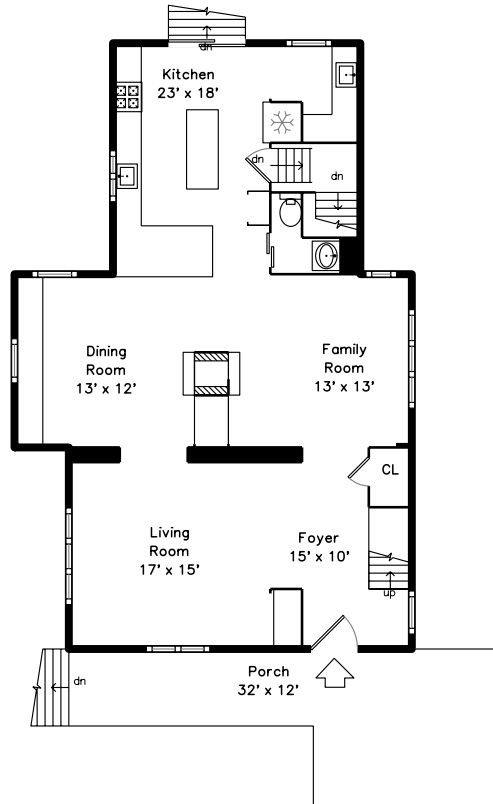

Top

Upper

Basement

Main

**30 Woodbine Street
Newton, MA 02466**

PicturePlan by vis-home

Measurements may not be 100% accurate.
Floor plans are provided for convenience only.
Room sizes are not used to calculate area.

Top

Upper

Main

Basement

Outside

Outside

Outside

Outside

Foyer

Living Room

Living Room

Dining Room

Dining Room

Kitchen

Kitchen

Kitchen

Kitchen

Family Room

Family Room

Porch

Primary Bedroom

Bedroom

Bedroom

Primary Bathroom