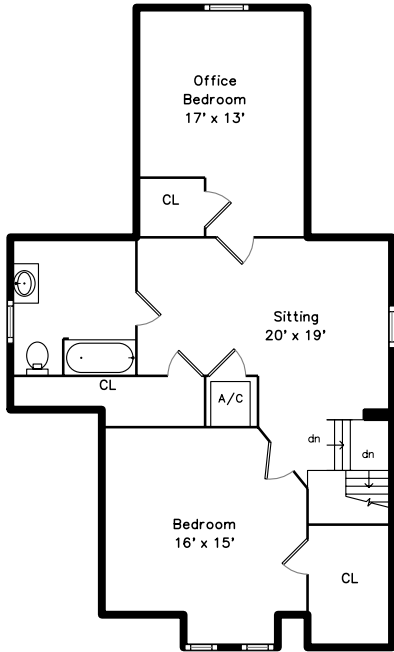

Top

Upper

Basement

Main

**30 Woodbine Street
Newton, MA 02466**

PicturePlan by vis-home

Measurements may not be 100% accurate.
Floor plans are provided for convenience only.
Room sizes are not used to calculate area.

Top

Upper

Main

Basement

Outside

Outside

Outside

Outside

Foyer

Living Room

Living Room

Dining Room

Dining Room

Kitchen

Kitchen

Kitchen

Bathroom

Bathroom

Sitting

Bedroom

Office Bedroom

Bathroom