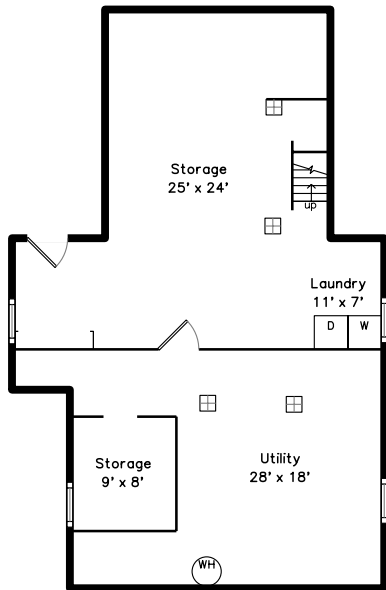

Top

Upper

Basement

Main

**30 Woodbine Street
Newton, MA 02466**

PicturePlan by vis-home

Measurements may not be 100% accurate.
Floor plans are provided for convenience only.
Room sizes are not used to calculate area.

Top

Upper

Main

Basement

Outside

Outside

Outside

Outside

Foyer

Living Room

Living Room

Dining Room

Dining Room

Kitchen

Kitchen

Kitchen

Bathroom

Bathroom

Sitting

Bedroom

Office Bedroom

Bathroom