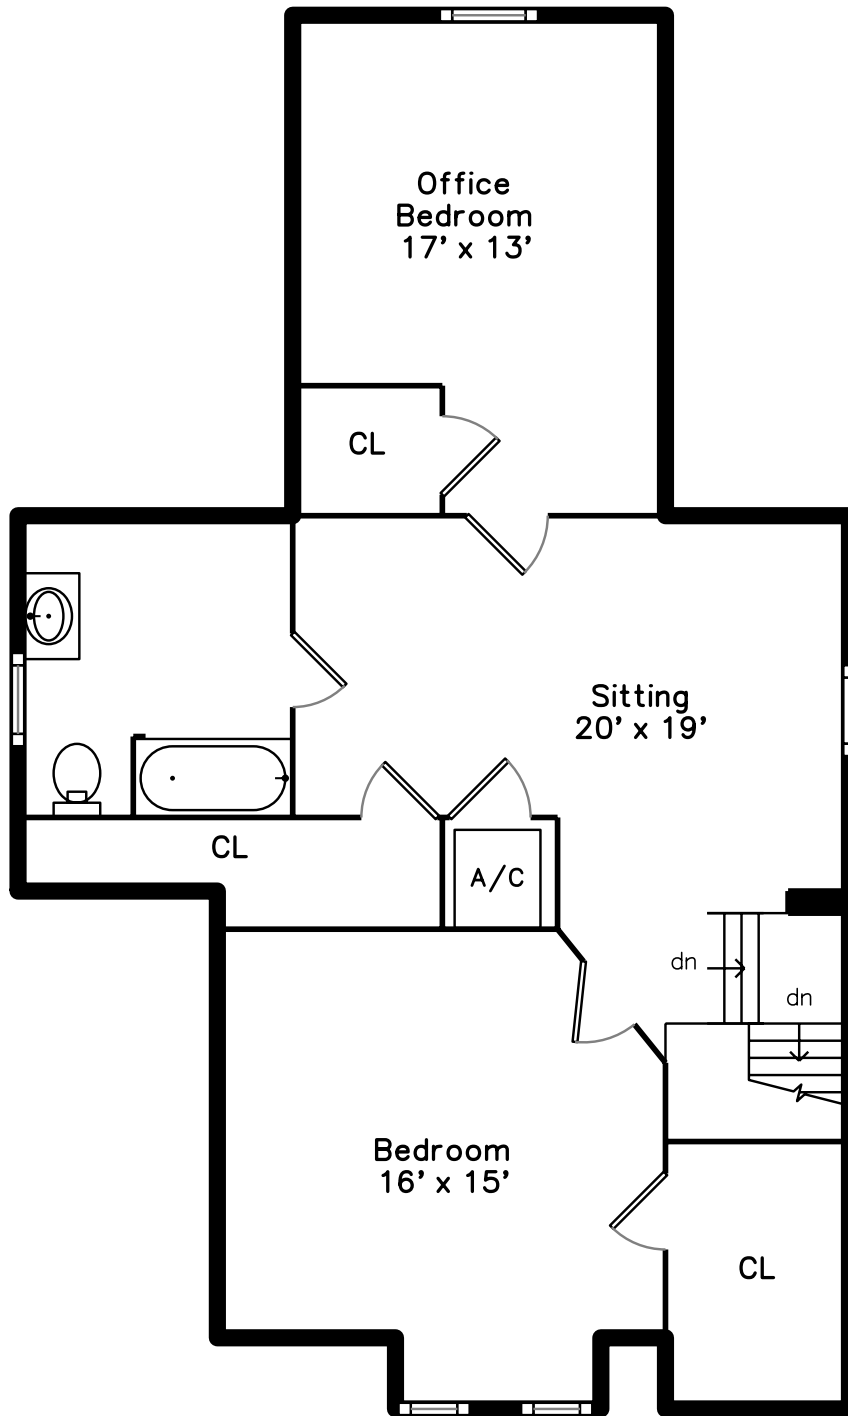

Top

Upper

Basement

Main

**30 Woodbine Street
Newton, MA 02466**

PicturePlan by vis-home

Measurements may not be 100% accurate.
Floor plans are provided for convenience only.
Room sizes are not used to calculate area.

Top

Upper

Main

Basement

Outside

Outside

Outside

Outside

Foyer

Living Room

Living Room

Dining Room

Dining Room

Kitchen

Kitchen

Kitchen

Bathroom

Bathroom

Sitting

Bedroom

Office Bedroom

Bathroom