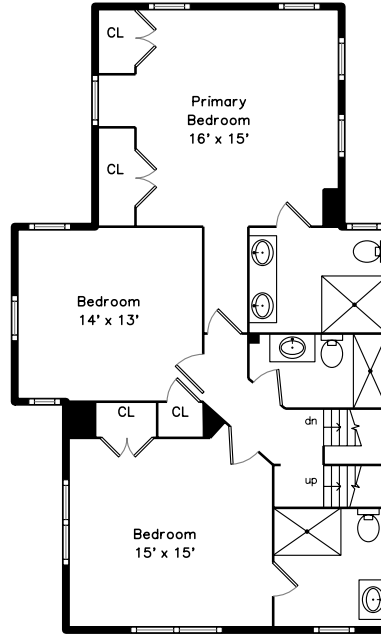

Top

Upper

Basement

Main

**30 Woodbine Street
Newton, MA 02466**

PicturePlan by vis-home

Measurements may not be 100% accurate.
Floor plans are provided for convenience only.
Room sizes are not used to calculate area.

Top

Upper

Main

Basement

Outside

Outside

Outside

Outside

Foyer

Living Room

Living Room

Dining Room

Dining Room

Kitchen

Kitchen

Kitchen

Bathroom

Bathroom

Sitting

Bedroom

Office Bedroom

Bathroom