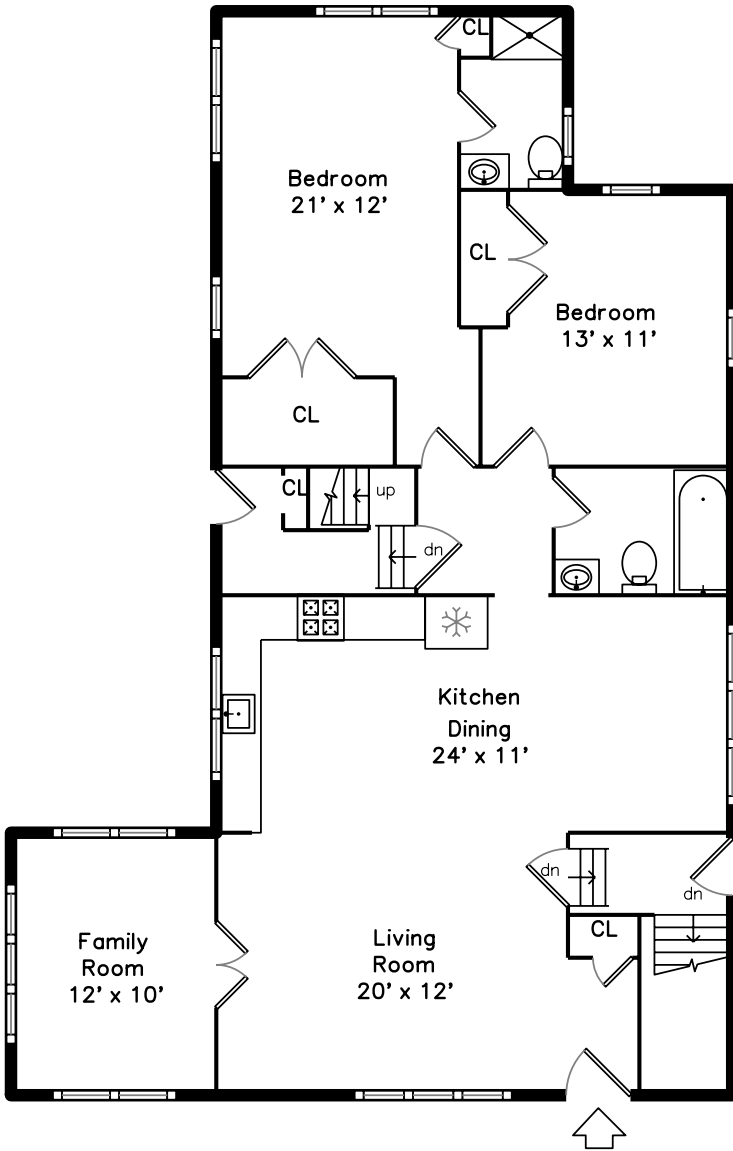

Main

Lower

**65 Bradford Road 1
Watertown, MA 02472**

PicturePlan by  vis-home

Measurements may not be 100% accurate.
Floor plans are provided for convenience only.
Room sizes are not used to calculate area.

Main

Lower

Outside

Outside

Living Room

Bedroom

Bedroom

Bedroom

Bedroom

Living Room

Living Room

Living Room

Living Room

Bedroom

Bedroom

Bedroom

Bathroom

Bathroom

Laundry

Back

Back

Back

Back