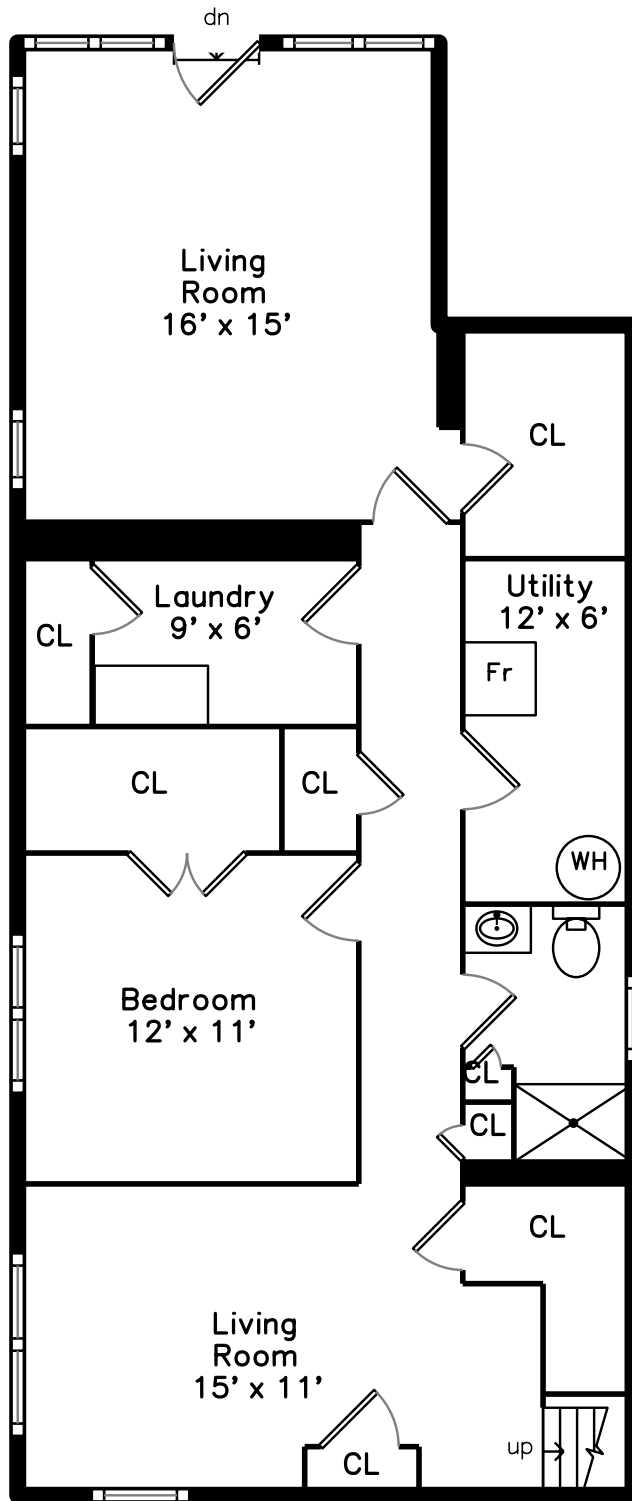

Main

Lower

**65 Bradford Road 1
Watertown, MA 02472**

PicturePlan by  vis-home

Measurements may not be 100% accurate.
Floor plans are provided for convenience only.
Room sizes are not used to calculate area.

Main

Lower

Outside

Outside

Living Room

Bedroom

Bedroom

Bedroom

Bedroom

Living Room

Living Room

Living Room

Living Room

Bedroom

Bedroom

Bedroom

Bathroom

Bathroom

Laundry

Back

Back

Back

Back