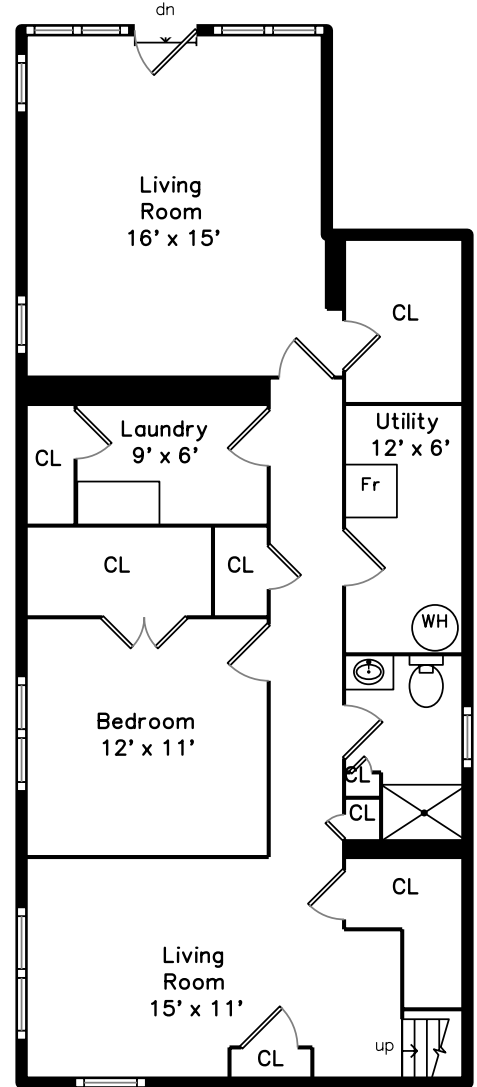

Main

Lower

**65 Bradford Road 1
Watertown, MA 02472**

PicturePlan by  vis-home

Measurements may not be 100% accurate.
Floor plans are provided for convenience only.
Room sizes are not used to calculate area.

Main

Lower

Outside

Outside

Living Room

Bedroom

Bedroom

Bedroom

Bedroom

Living Room

Living Room

Living Room

Living Room

Bedroom

Bedroom

Bedroom

Bathroom

Bathroom

Laundry

Back

Back

Back

Back