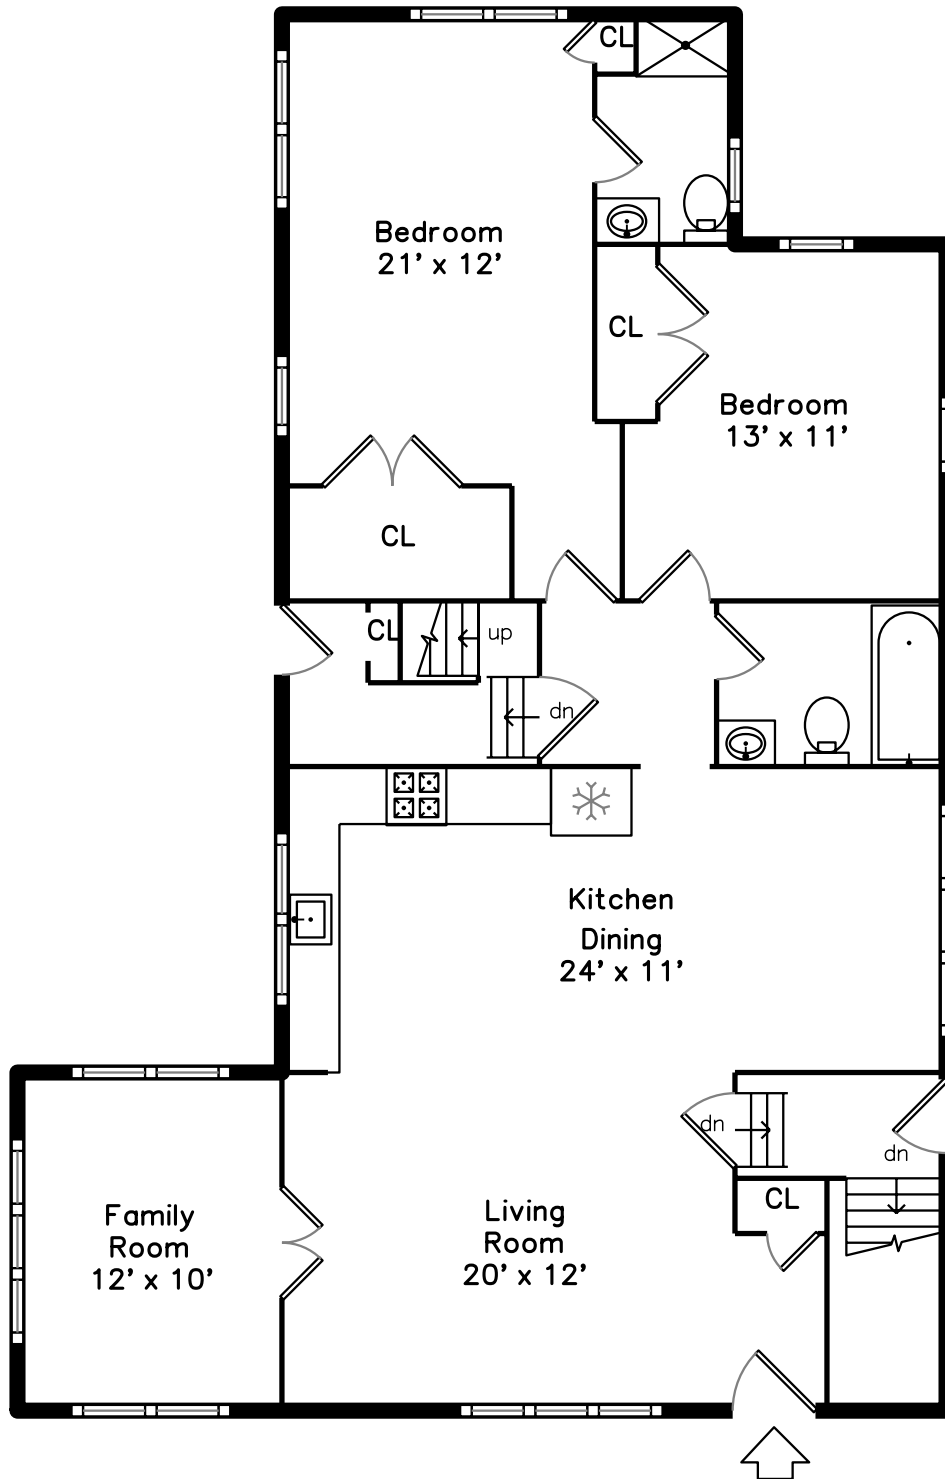

Main

Lower

**65 Bradford Road 1
Watertown, MA 02472**

PicturePlan by  vis-home

Measurements may not be 100% accurate.
Floor plans are provided for convenience only.
Room sizes are not used to calculate area.

Main

Lower

Outside

Outside

Living Room

Bedroom

Bedroom

Bedroom

Bedroom

Living Room

Living Room

Living Room

Living Room

Bedroom

Bedroom

Bedroom

Bathroom

Bathroom

Laundry

Back

Back

Back

Back