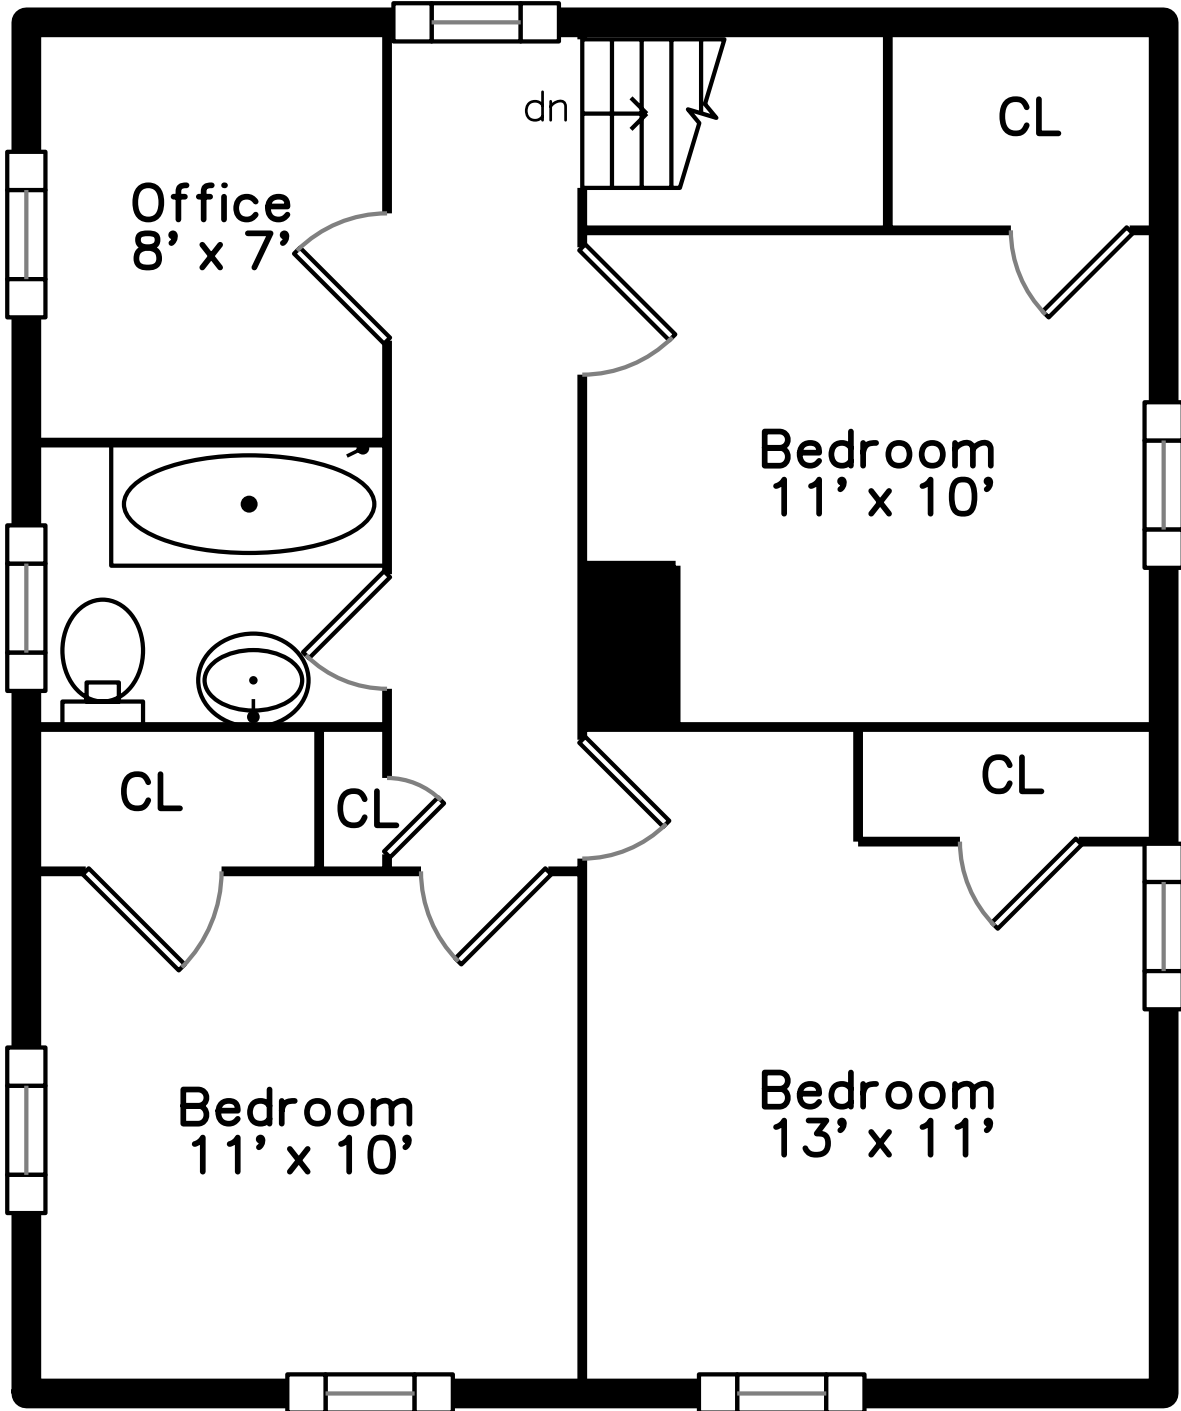

Upper

Main

**26 Hazel Street
Milton, MA 02186**

PicturePlan by  vis-home

Measurements may not be 100% accurate.
Floor plans are provided for convenience only.
Room sizes are not used to calculate area.

Upper

Backyard

Foyer

Living Room

Living Room

Living Room

Living Room

Dining Room

Dining Room

Dining Room

Dining Room

Kitchen

Kitchen

Kitchen

Kitchen

Kitchen

Kitchen

Den

Den

Den

Den

Bathroom

Deck

Deck

Deck