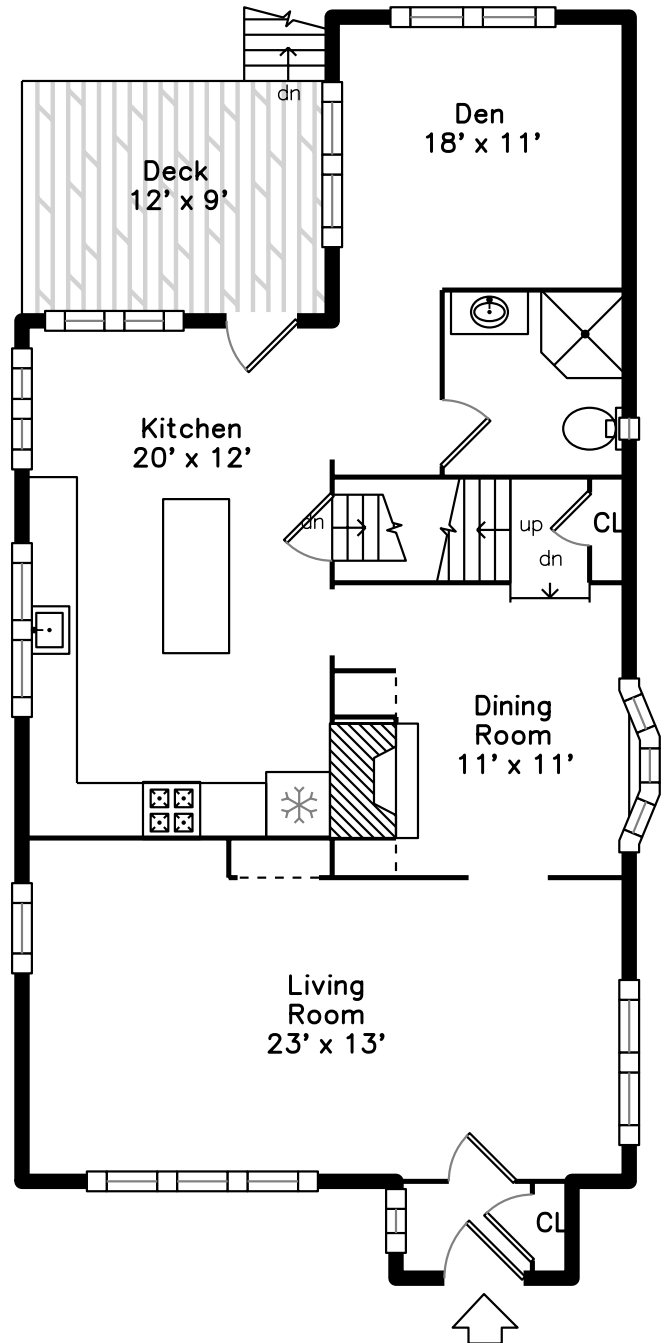

Upper

Main

**26 Hazel Street
Milton, MA 02186**

PicturePlan by  vis-home

Measurements may not be 100% accurate.
Floor plans are provided for convenience only.
Room sizes are not used to calculate area.

Upper

Backyard

Foyer

Living Room

Living Room

Living Room

Living Room

Dining Room

Dining Room

Dining Room

Dining Room

Kitchen

Kitchen

Kitchen

Kitchen

Kitchen

Kitchen

Den

Den

Den

Den

Bathroom

Deck

Deck

Deck