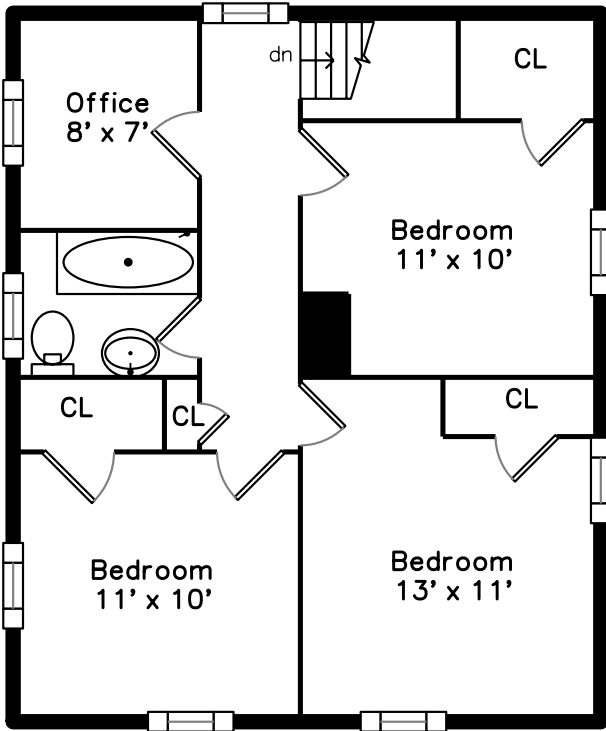

Upper

Main

**26 Hazel Street
Milton, MA 02186**

PicturePlan by vis-home

Measurements may not be 100% accurate.
Floor plans are provided for convenience only.
Room sizes are not used to calculate area.