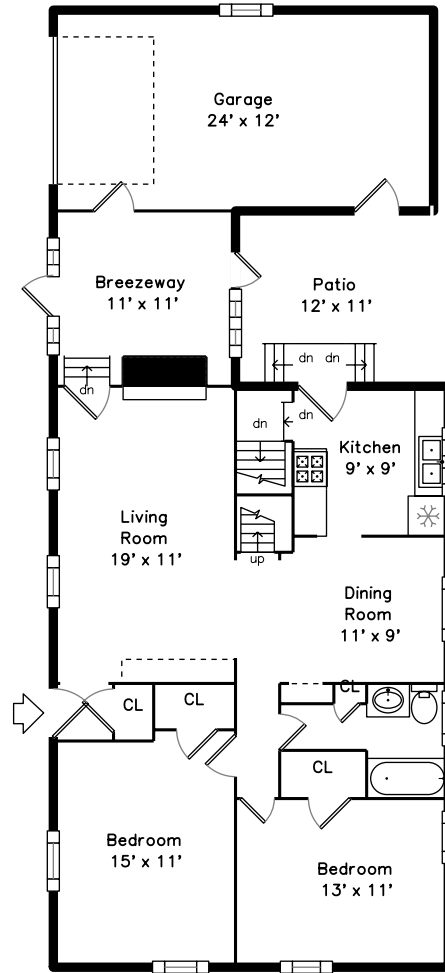

Upper

Main

Basement

6 Clifton Road
Natick, MA 01760

PicturePlan by  vis-home

Measurements may not be 100% accurate.
Floor plans are provided for convenience only.
Room sizes are not used to calculate area.

Upper

Main

Basement

Outside

Outside

Outside

Outside

Outside

Living Room

Living Room

Living Room

Dining Room

Dining Room

Dining Room

Kitchen

Kitchen

Family Room

Family Room

Family Room

Utility

Laundry

Utility

Utility