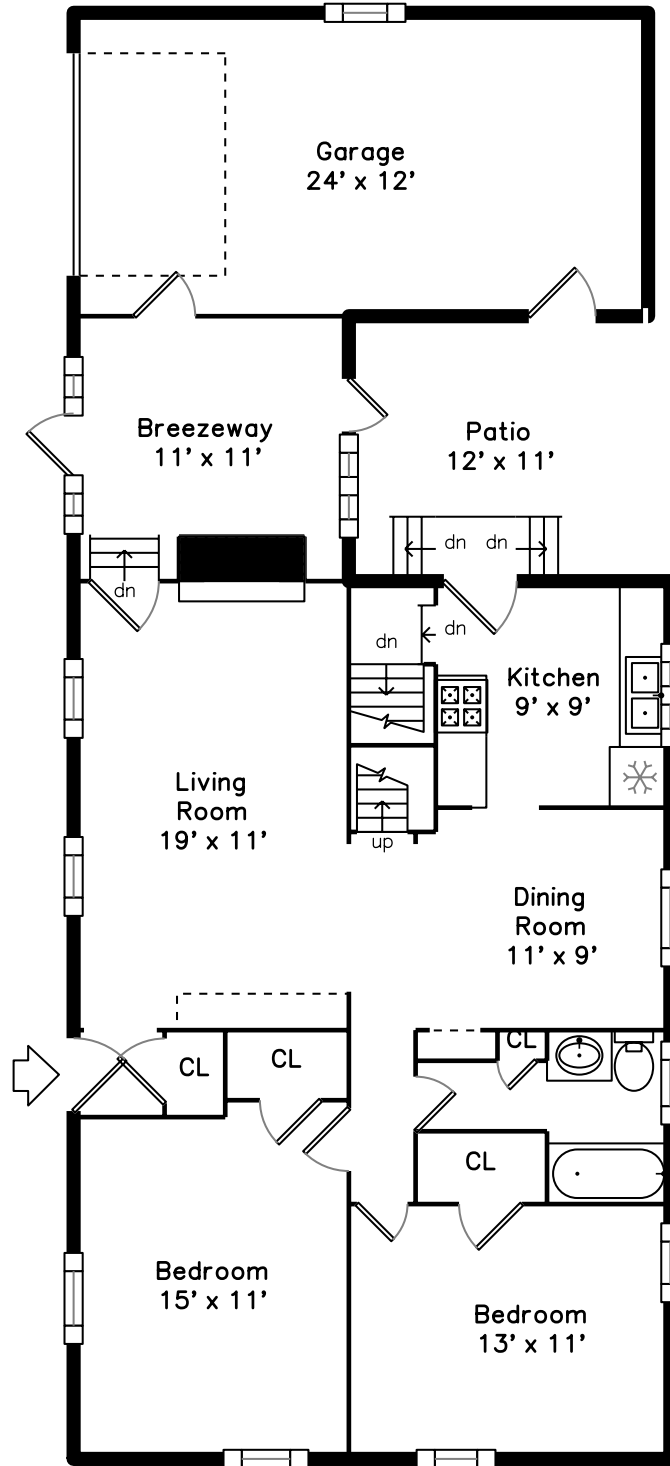

Upper

Main

Basement

6 Clifton Road
Natick, MA 01760

PicturePlan by  vis-home

Measurements may not be 100% accurate.
Floor plans are provided for convenience only.
Room sizes are not used to calculate area.

Upper

Main

Basement

Outside

Outside

Outside

Outside

Outside

Outside

Outside

Outside

Outside

Outside

Entry

Living Room

Living Room

Living Room

Living Room

Living Room

Dining Room

Dining Room

Dining Room

Kitchen

Kitchen