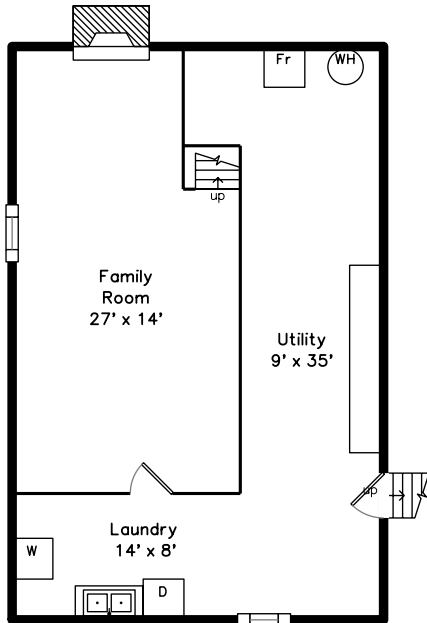

Upper

Main

Basement

6 Clifton Road
Natick, MA 01760

PicturePlan by  vis-home

Measurements may not be 100% accurate.
Floor plans are provided for convenience only.
Room sizes are not used to calculate area.

Upper

Main

Basement

Outside

Outside

Outside

Outside

Outside

Living Room

Living Room

Living Room

Dining Room

Dining Room

Dining Room

Kitchen

Kitchen

Family Room

Family Room

Family Room

Utility

Laundry

Utility

Utility