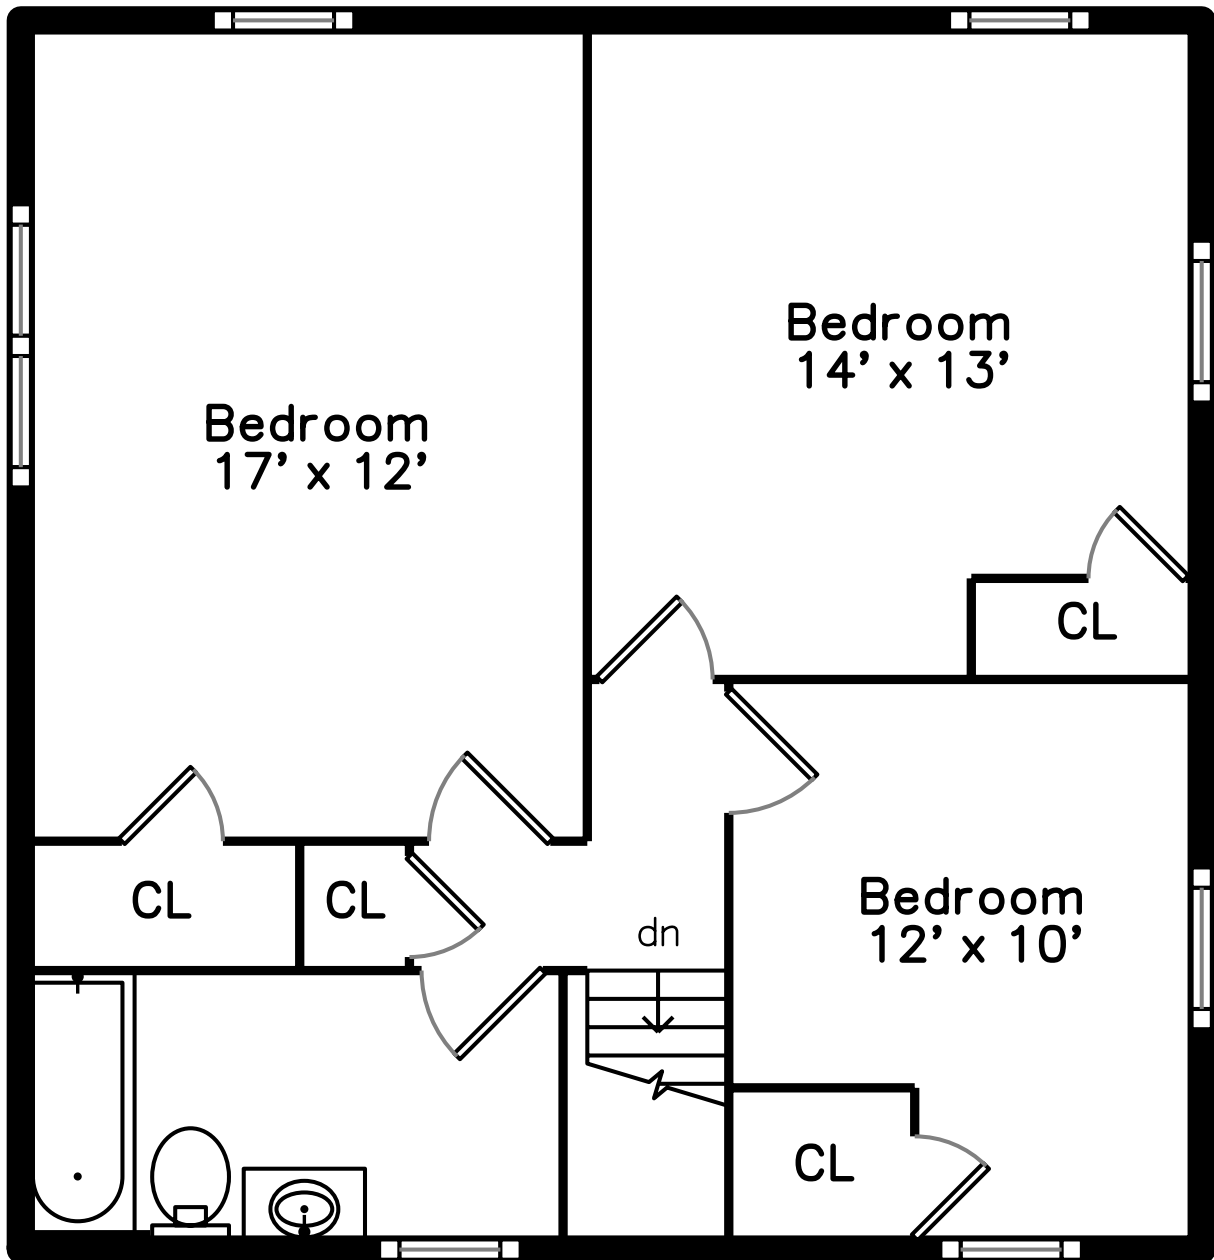

Upper

Main

20 Ferncroft Road
West Roxbury, MA 02132

PicturePlan by  vis-home

Measurements may not be 100% accurate.
Floor plans are provided for convenience only.
Room sizes are not used to calculate area.

Upper

Main

Outside

Outside

Outside

Outside

Outside

Back

Back

Back

Back

Foyer

Living Room

Living Room

Living Room

Living Room

Dining Room

Dining Room

Dining Room

Dining Room

Kitchen

Kitchen

Kitchen

Kitchen