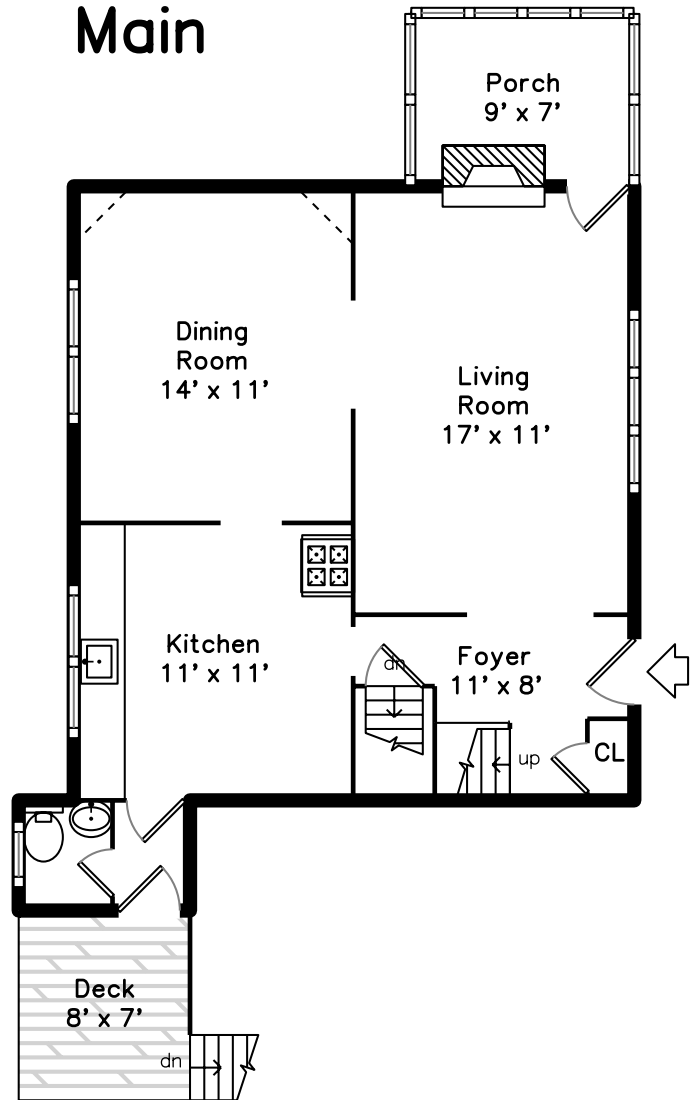

Upper

Main

20 Ferncroft Road
West Roxbury, MA 02132

PicturePlan by  vis-home

Measurements may not be 100% accurate.
Floor plans are provided for convenience only.
Room sizes are not used to calculate area.

Upper

Main

Outside

Outside

Outside

Outside

Outside

Back

Back

Back

Back

Foyer

Living Room

Living Room

Living Room

Living Room

Dining Room

Dining Room

Dining Room

Dining Room

Kitchen

Kitchen

Kitchen

Kitchen