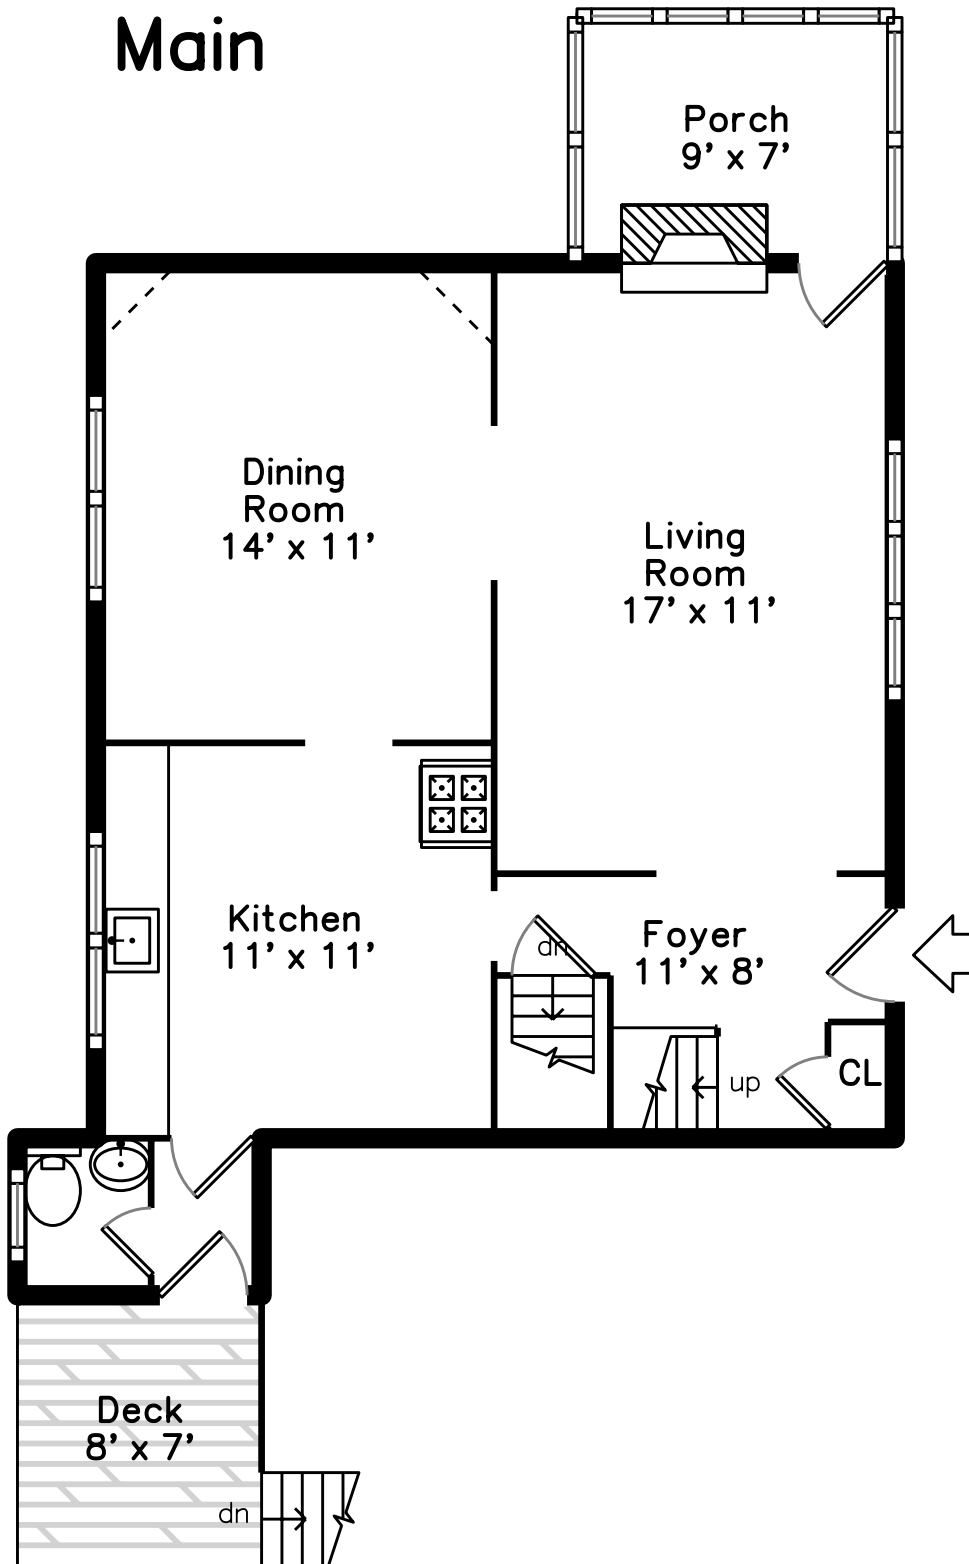

Upper

Main

20 Ferncroft Road
West Roxbury, MA 02132

PicturePlan by  vis-home

Measurements may not be 100% accurate.
Floor plans are provided for convenience only.
Room sizes are not used to calculate area.

Upper

Main

Outside

Outside

Outside

Outside

Outside

Back

Back

Back

Back

Foyer

Living Room

Living Room

Living Room

Living Room

Dining Room

Dining Room

Dining Room

Dining Room

Kitchen

Kitchen

Kitchen

Kitchen