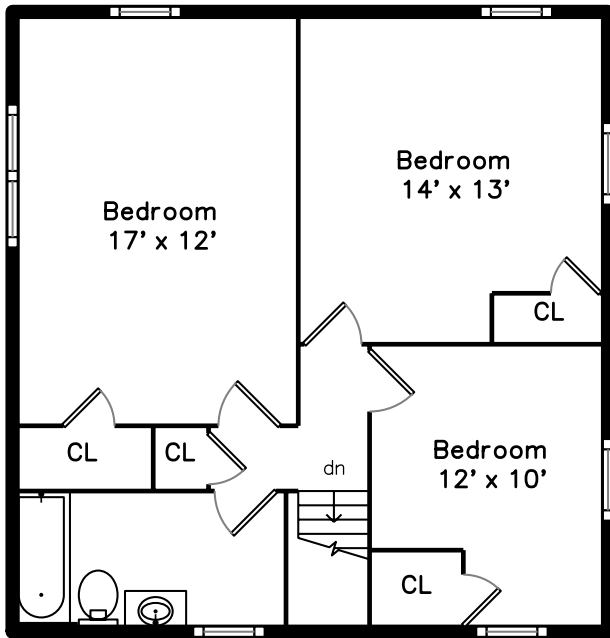

Upper

Main

20 Ferncroft Road
West Roxbury, MA 02132

PicturePlan by  vis-home

Measurements may not be 100% accurate.
Floor plans are provided for convenience only.
Room sizes are not used to calculate area.

Upper

Main

Outside

Outside

Outside

Outside

Outside

Back

Back

Back

Back

Foyer

Living Room

Living Room

Living Room

Living Room

Bedroom

Bedroom

Bedroom

Bedroom

Bedroom

Bedroom

Bedroom

Bedroom