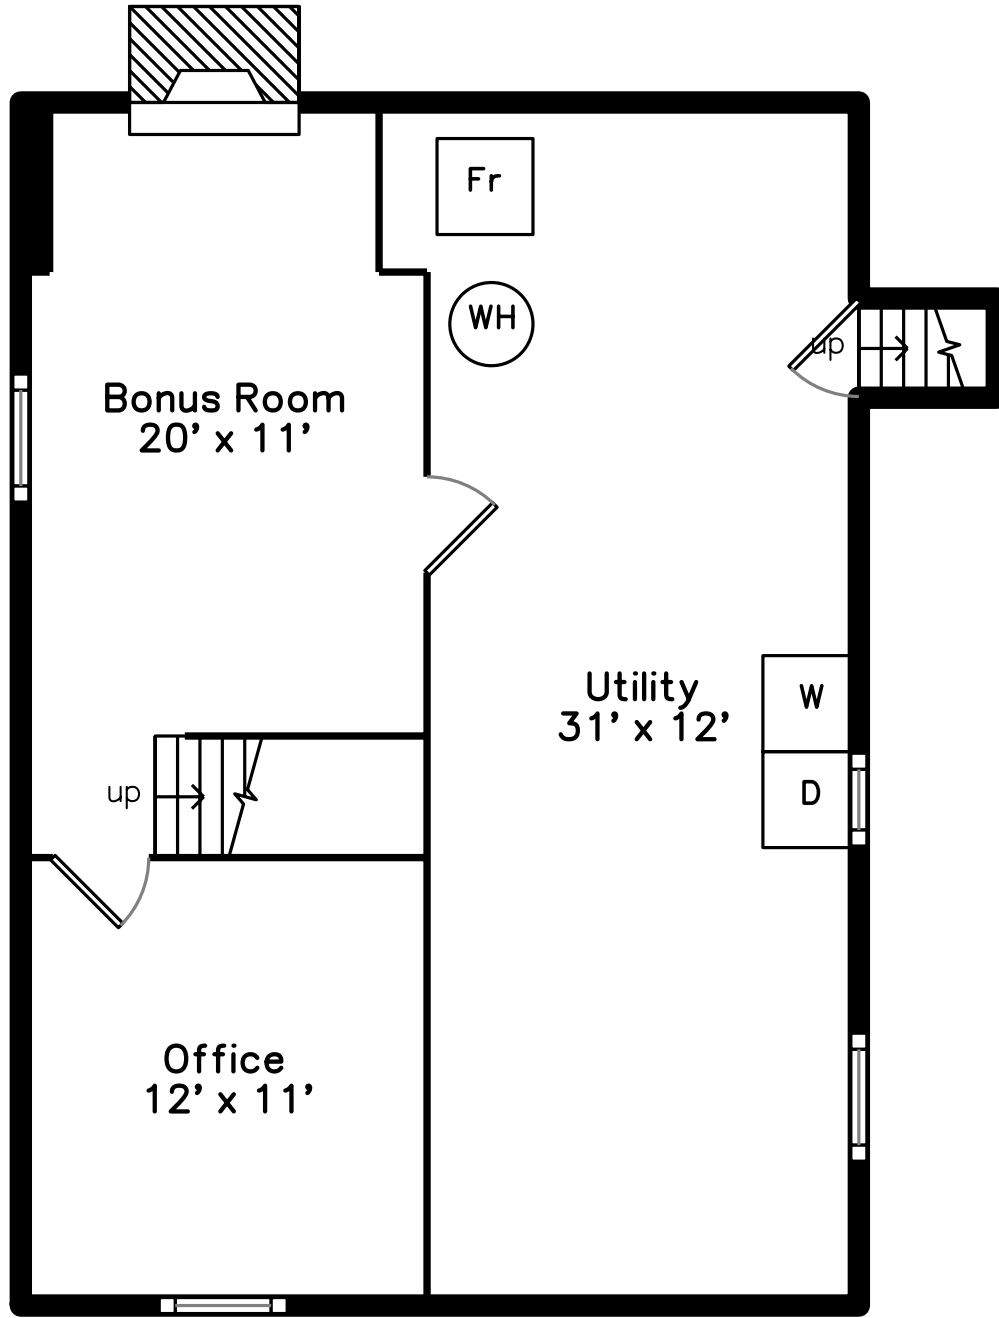

Upper

Main

Basement

5 Gleason Road
Bedford, MA 01730

PicturePlan by  vis-home

Measurements may not be 100% accurate.
Floor plans are provided for convenience only.
Room sizes are not used to calculate area.

Upper

Main

Basement

Outside

Outside

Outside

Back

Back

Back

Living Room

Living Room

Dining Room

Dining Room

Dining Room

Kitchen

Kitchen

Kitchen

Bedroom

Bedroom

Family Room

Family Room

Family Room

Family Room

Bathroom