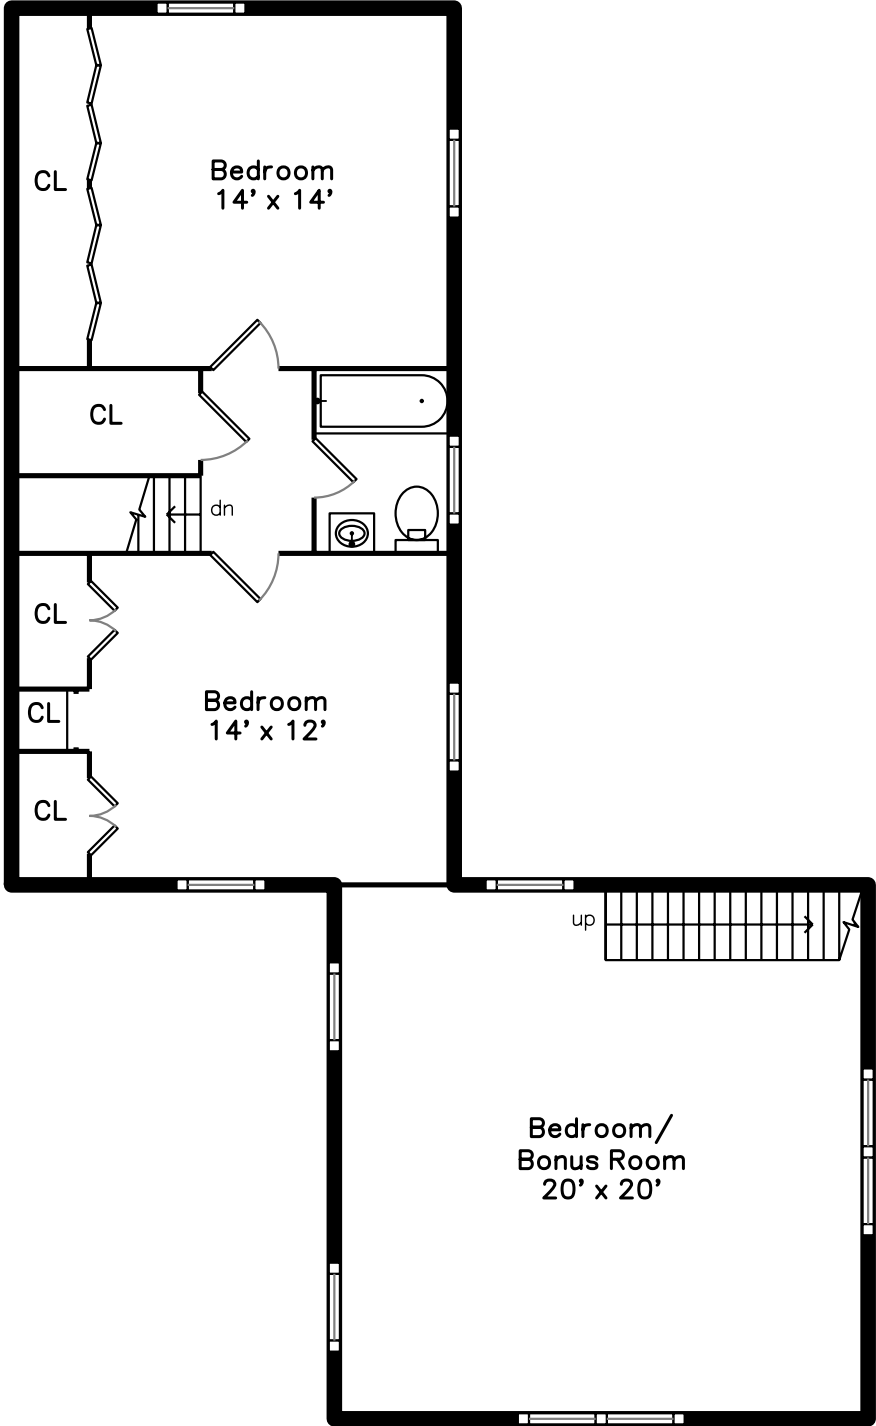

Upper

Main

Basement

5 Gleason Road
Bedford, MA 01730

PicturePlan by  vis-home

Measurements may not be 100% accurate.
Floor plans are provided for convenience only.
Room sizes are not used to calculate area.

Upper

Main

Basement

Outside

Outside

Outside

Back

Back

Back

Living Room

Living Room

Dining Room

Dining Room

Dining Room

Kitchen

Kitchen

Kitchen

Bedroom

Bedroom

Family Room

Family Room

Family Room

Family Room

Bathroom