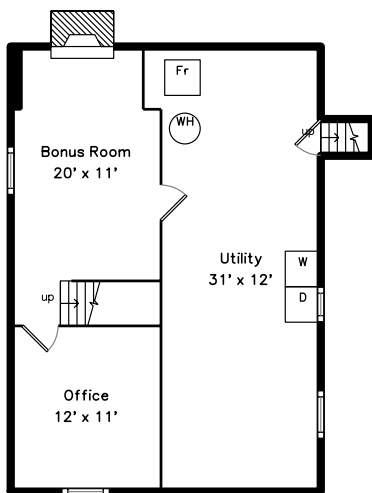

Upper

Main

Basement

5 Gleason Road
Bedford, MA 01730

PicturePlan by  vis-home

Measurements may not be 100% accurate.
Floor plans are provided for convenience only.
Room sizes are not used to calculate area.

Upper

Main

Basement

Outside

Outside

Outside

Back

Back

Back

Living Room

Living Room

Dining Room

Dining Room

Dining Room

Kitchen

Kitchen

Kitchen

Bedroom

Bedroom

Family Room

Family Room

Family Room

Family Room

Bathroom