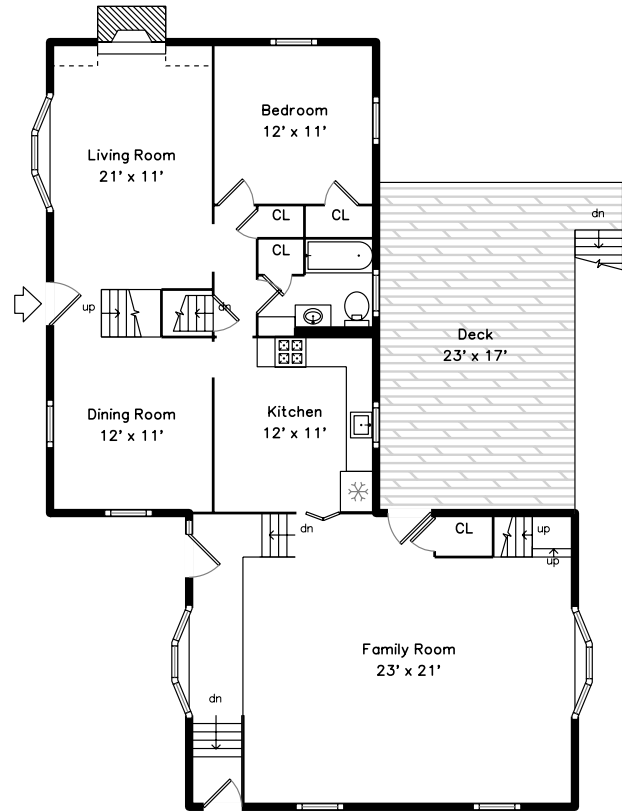

Upper

Main

Basement

5 Gleason Road
Bedford, MA 01730

PicturePlan by  vis-home

Measurements may not be 100% accurate.
Floor plans are provided for convenience only.
Room sizes are not used to calculate area.

Upper

Main

Basement

Outside

Outside

Outside

Back

Back

Back

Living Room

Living Room

Dining Room

Dining Room

Dining Room

Kitchen

Kitchen

Kitchen

Bedroom

Bedroom

Family Room

Family Room

Family Room

Family Room

Bathroom