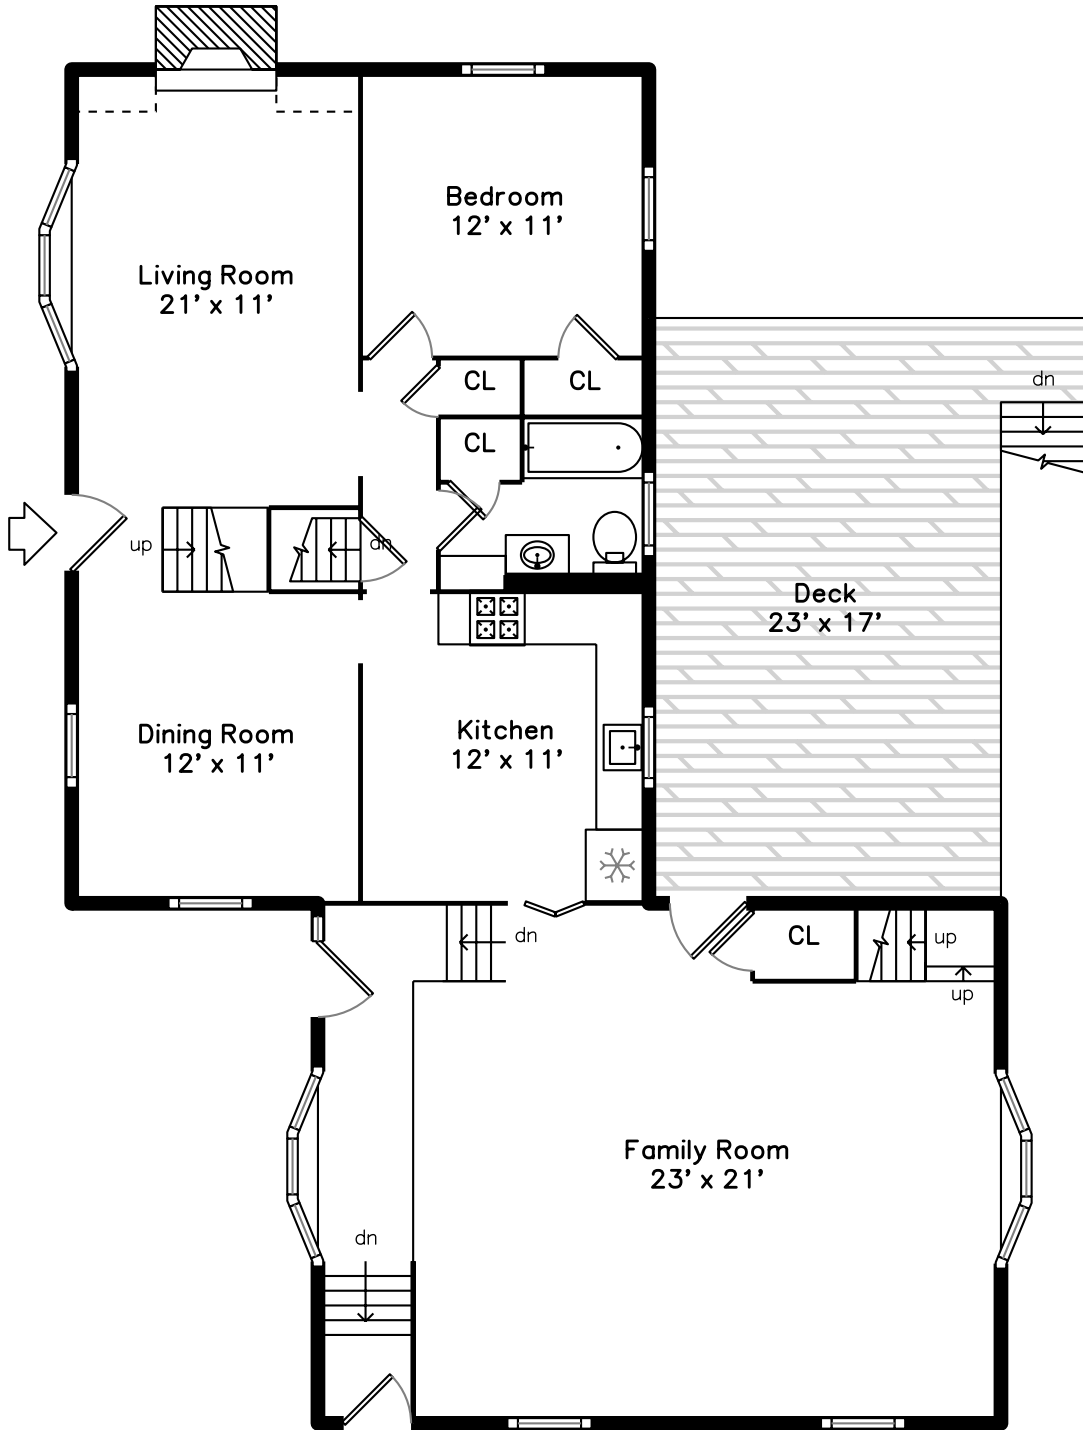

Upper

Main

Basement

5 Gleason Road
Bedford, MA 01730

PicturePlan by  vis-home

Measurements may not be 100% accurate.
Floor plans are provided for convenience only.
Room sizes are not used to calculate area.

Upper

Main

Basement

Outside

Outside

Outside

Back

Back

Back

Living Room

Living Room

Dining Room

Dining Room

Dining Room

Kitchen

Kitchen

Kitchen

Bedroom

Bedroom

Family Room

Family Room

Family Room

Family Room

Bathroom