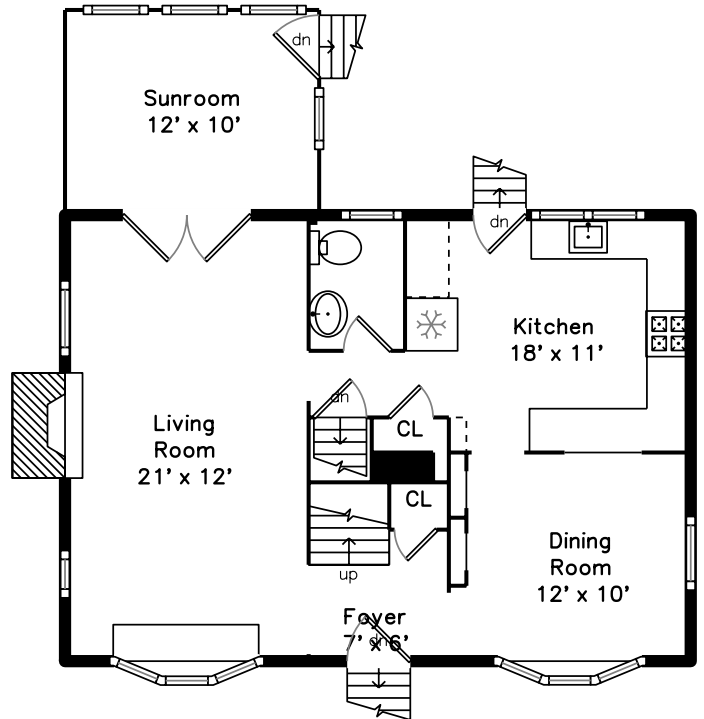

Upper

Main

Basement

186 Williams Street
Longmeadow, MA 01106

PicturePlan by  vis-home

Measurements may not be 100% accurate.
Floor plans are provided for convenience only.
Room sizes are not used to calculate area.

Upper

Main

Basement

Outside

Outside

Outside

Outside

Outside

Outside

Outside

Outside

Outside

Outside

Foyer

Foyer

Living Room

Living Room

Living Room

Living Room

Living Room

Living Room

Living Room

Dining Room

Dining Room