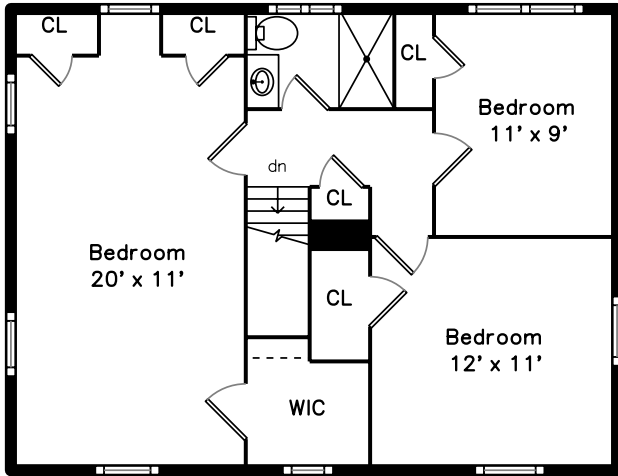

Upper

Main

Basement

186 Williams Street
Longmeadow, MA 01106

PicturePlan by  vis-home

Measurements may not be 100% accurate.
Floor plans are provided for convenience only.
Room sizes are not used to calculate area.

Upper

Main

Basement

Outside

Outside

Outside

Outside

Outside

Living Room

Living Room

Living Room

Living Room

Living Room

Living Room

Dining Room

Dining Room

Family Room

Family Room

Utility

Laundry

Utility