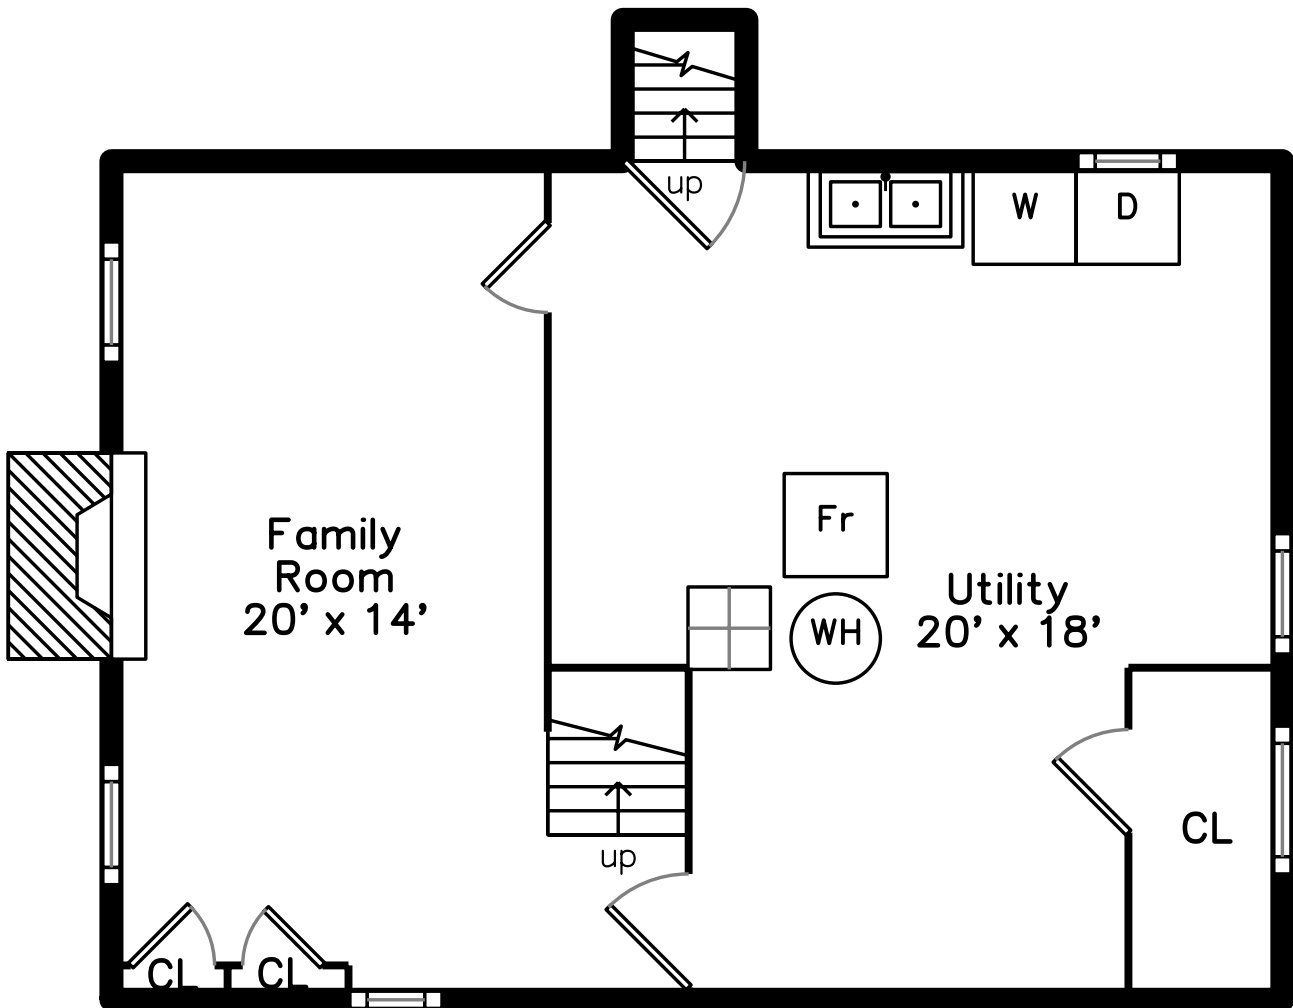

Upper

Main

Basement

186 Williams Street
Longmeadow, MA 01106

PicturePlan by  vis-home

Measurements may not be 100% accurate.
Floor plans are provided for convenience only.
Room sizes are not used to calculate area.

Upper

Main

Basement

Outside

Outside

Outside

Outside

Outside

Living Room

Living Room

Living Room

Living Room

Living Room

Living Room

Dining Room

Dining Room

Family Room

Family Room

Utility

Laundry

Utility