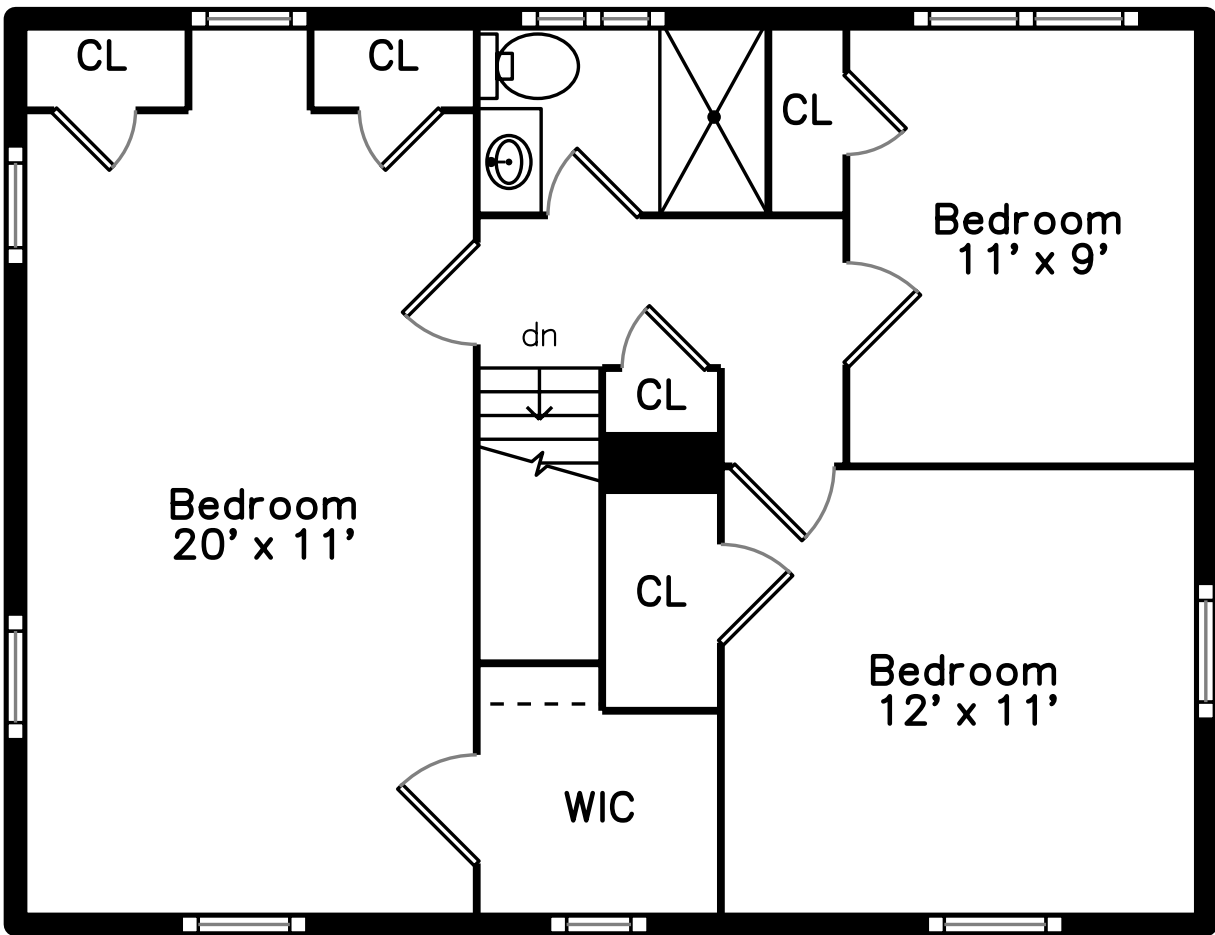

Upper

Main

Basement

186 Williams Street
Longmeadow, MA 01106

PicturePlan by  vis-home

Measurements may not be 100% accurate.
Floor plans are provided for convenience only.
Room sizes are not used to calculate area.

Upper

Main

Basement

Outside

Outside

Outside

Outside

Outside

Living Room

Living Room

Living Room

Living Room

Living Room

Living Room

Dining Room

Dining Room

Family Room

Family Room

Utility

Laundry

Utility