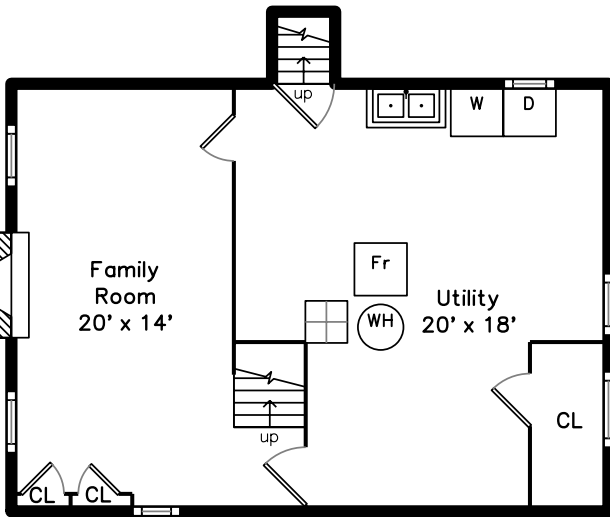

Upper

Main

Basement

186 Williams Street
Longmeadow, MA 01106

PicturePlan by  vis-home

Measurements may not be 100% accurate.
Floor plans are provided for convenience only.
Room sizes are not used to calculate area.

Upper

Main

Basement

Outside

Outside

Outside

Outside

Outside

Living Room

Living Room

Living Room

Living Room

Living Room

Living Room

Dining Room

Dining Room

Family Room

Family Room

Utility

Laundry

Utility