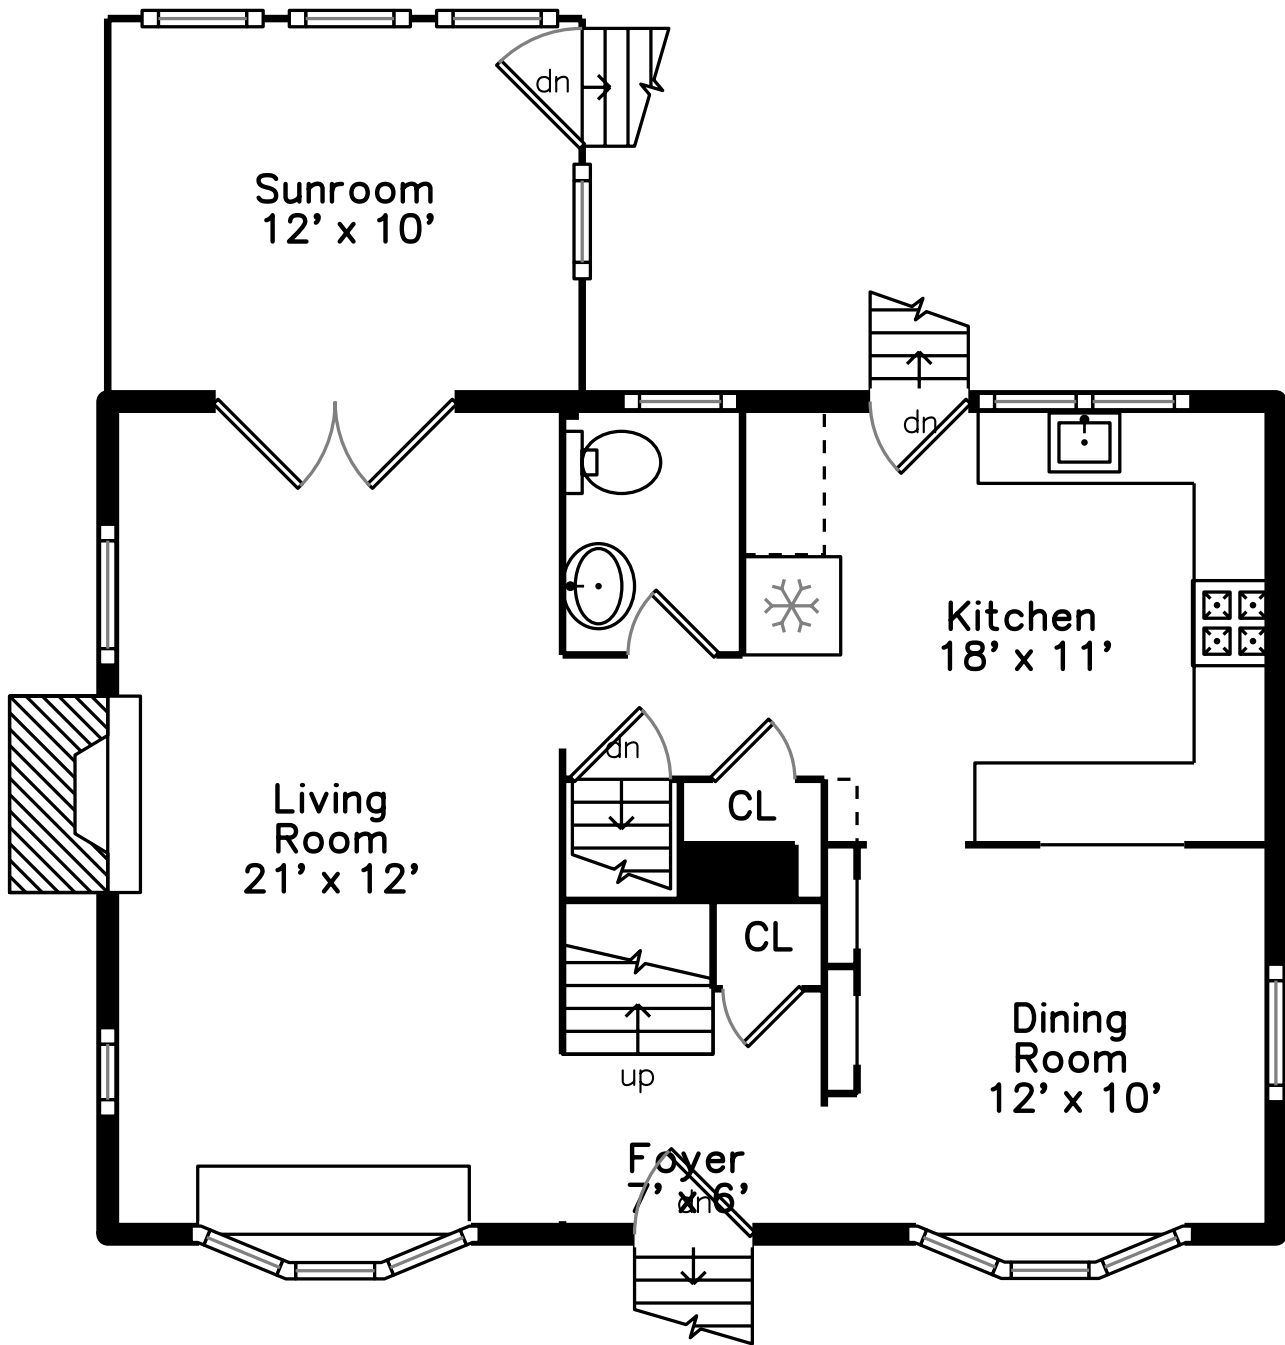

Upper

Main

Basement

186 Williams Street
Longmeadow, MA 01106

PicturePlan by  vis-home

Measurements may not be 100% accurate.
Floor plans are provided for convenience only.
Room sizes are not used to calculate area.

Upper

Main

Basement

Outside

Outside

Outside

Outside

Outside

Outside

Outside

Outside

Outside

Outside

Foyer

Foyer

Living Room

Living Room

Living Room

Living Room

Living Room

Living Room

Living Room

Dining Room

Dining Room