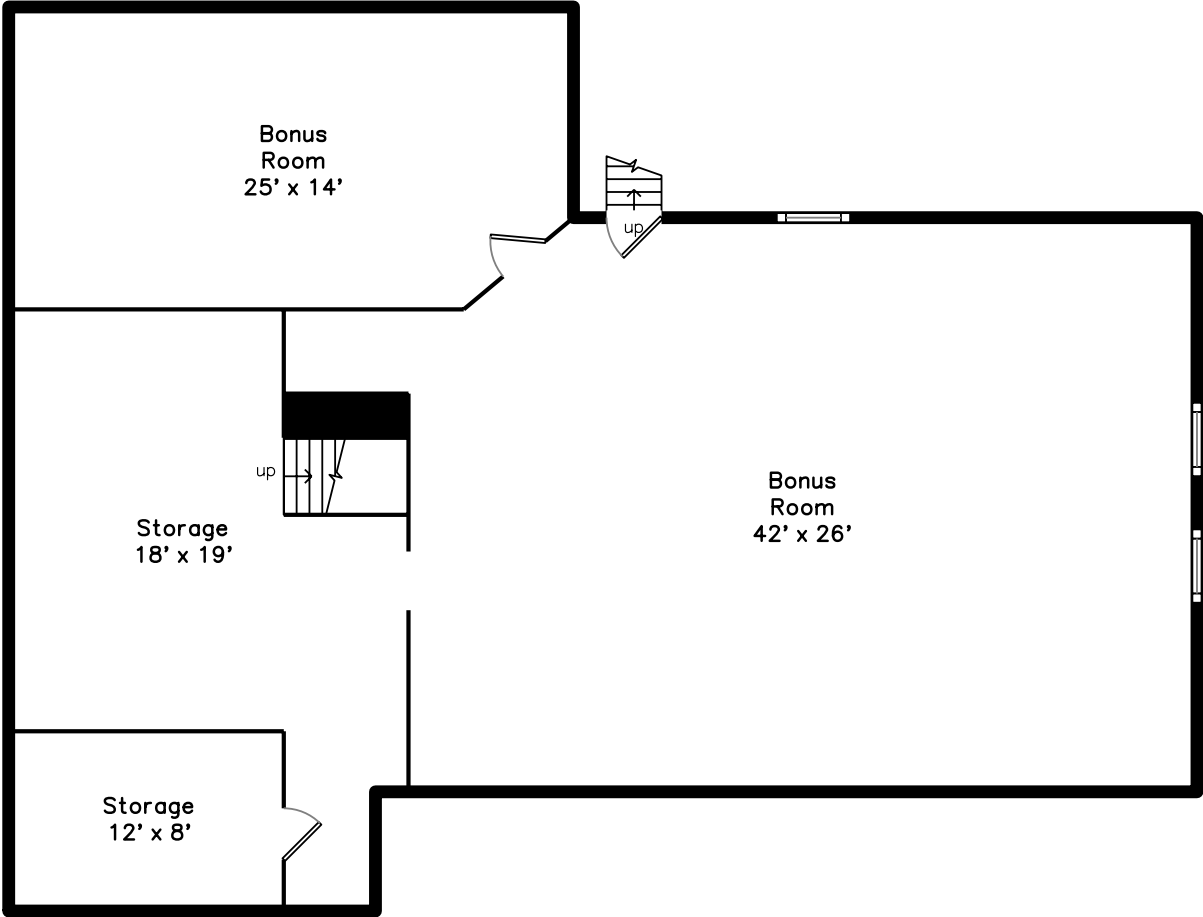

15 Rutledge Terrace Waltham, MA 02452

PicturePlan by  vis-home

Measurements may not be 100% accurate.
Floor plans are provided for convenience only.
Room sizes are not used to calculate area.

Basement

Outside

Outside

Outside

Outside

Living Room

Living Room

Living Room

Living Room

Dining Room

Dining Room

Dining Room

Kitchen

Kitchen

Kitchen

Kitchen

Kitchen

Kitchen

Family Room

Family Room

Family Room

Family Room

Bedroom

Bedroom

Bedroom

Bedroom