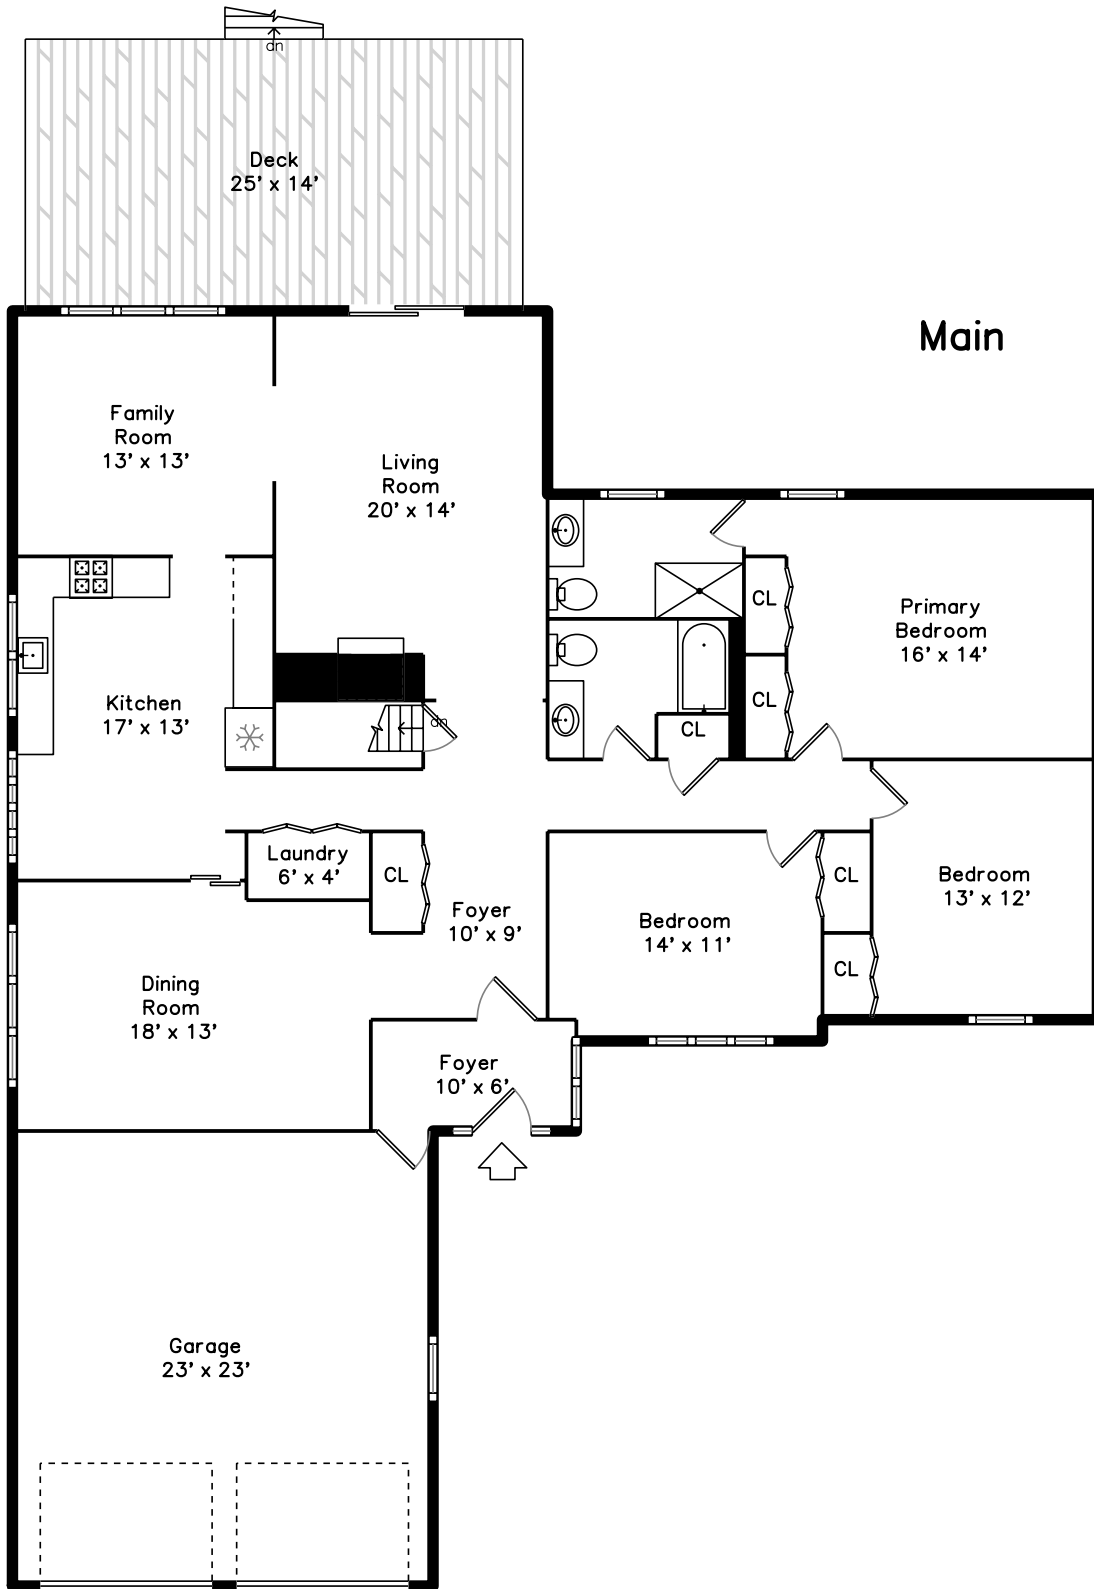

15 Rutledge Terrace Waltham, MA 02452

PicturePlan by  vis-home

Measurements may not be 100% accurate.
Floor plans are provided for convenience only.
Room sizes are not used to calculate area.

Basement

Outside

Outside

Outside

Outside

Living Room

Living Room

Living Room

Living Room

Dining Room

Dining Room

Dining Room

Kitchen

Kitchen

Kitchen

Kitchen

Kitchen

Kitchen

Family Room

Family Room

Family Room

Family Room

Bedroom

Bedroom

Bedroom

Bedroom