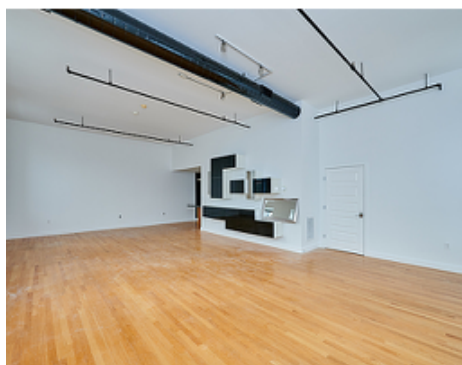

220 Spencer Avenue 104  
Chelsea, MA 02150

PicturePlan by  vis-home

Measurements may not be 100% accurate.  
Floor plans are provided for convenience only.  
Room sizes are not used to calculate area.

Building

Living Room

Living Room

Living Room

Living Room

Living Room

Kitchen

Kitchen

Kitchen