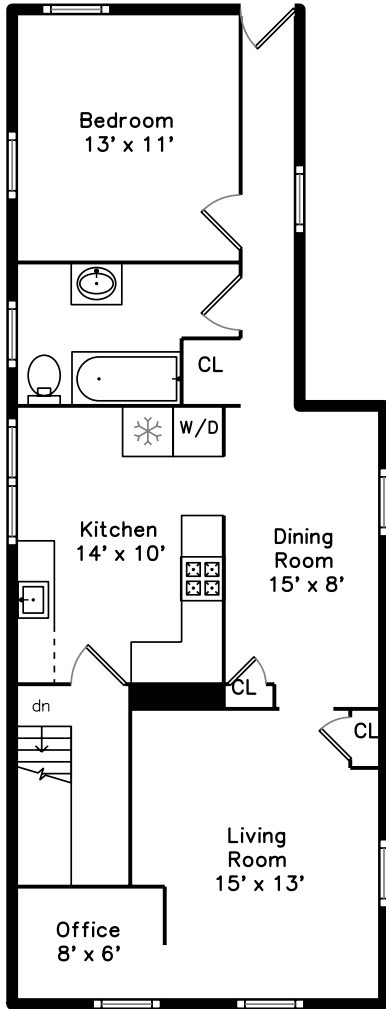

# Upper

# Main

34R Clyde Street  
Somerville, MA 02145

PicturePlan by  vis-home

Measurements may not be 100% accurate.  
Floor plans are provided for convenience only.  
Room sizes are not used to calculate area.

Living Room

Living Room

Dining Room

Dining Room

Kitchen

Kitchen

Kitchen

Bedroom

Bedroom

Bathroom

Bathroom

Living Room

Living Room

Living Room

Dining Room

Dining Room