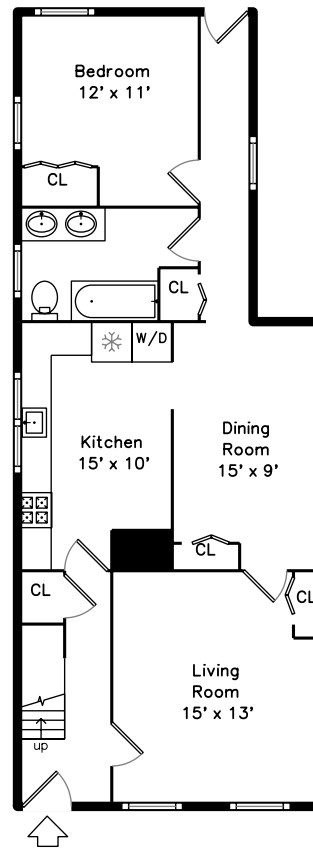

# Upper

# Main

34R Clyde Street  
Somerville, MA 02145

PicturePlan by  vis-home

Measurements may not be 100% accurate.  
Floor plans are provided for convenience only.  
Room sizes are not used to calculate area.

Living Room

Living Room

Dining Room

Dining Room

Kitchen

Kitchen

Kitchen

Bedroom

Bedroom

Bathroom

Bathroom

Living Room

Living Room

Living Room

Dining Room

Dining Room