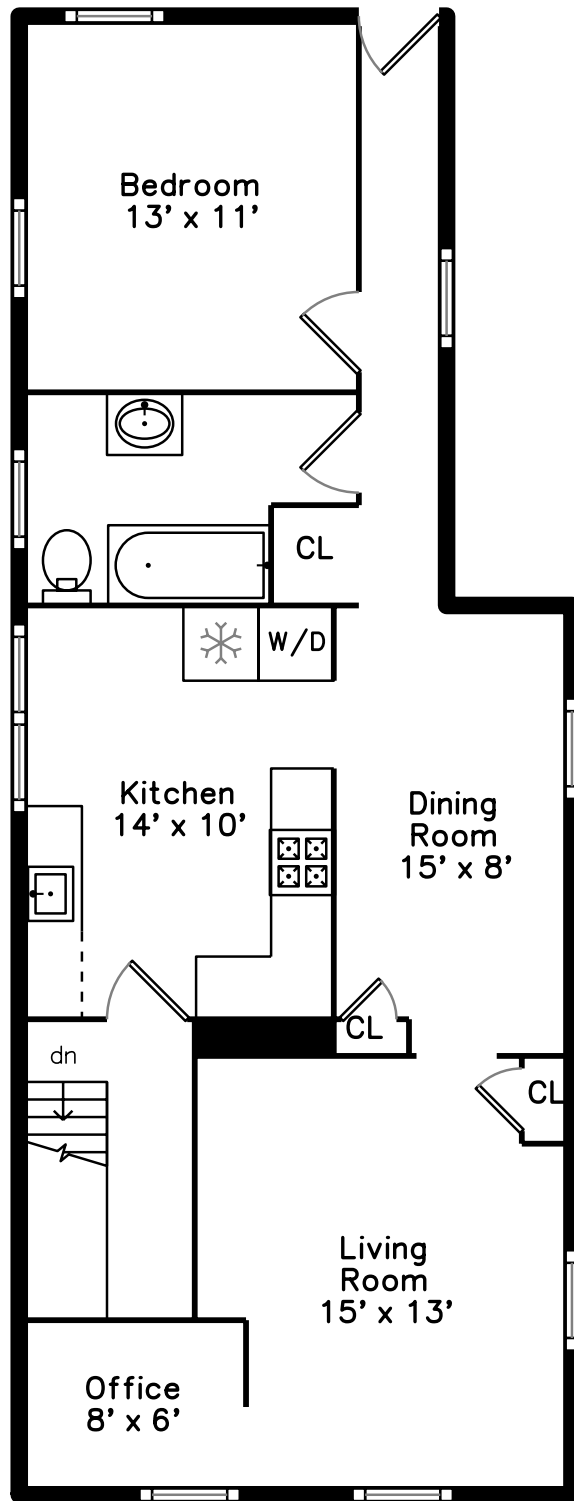

# Main

34R Clyde Street  
Somerville, MA 02145

PicturePlan by  vis-home

Measurements may not be 100% accurate.  
Floor plans are provided for convenience only.  
Room sizes are not used to calculate area.

# Main

Building

Building

Building

Building

Building

Building

Living Room

Living Room

Living Room

Dining Room

Dining Room

Kitchen

Kitchen

Kitchen

Bedroom

Bedroom

Bathroom

Bathroom

Living Room

Living Room

Living Room

Dining Room

Dining Room