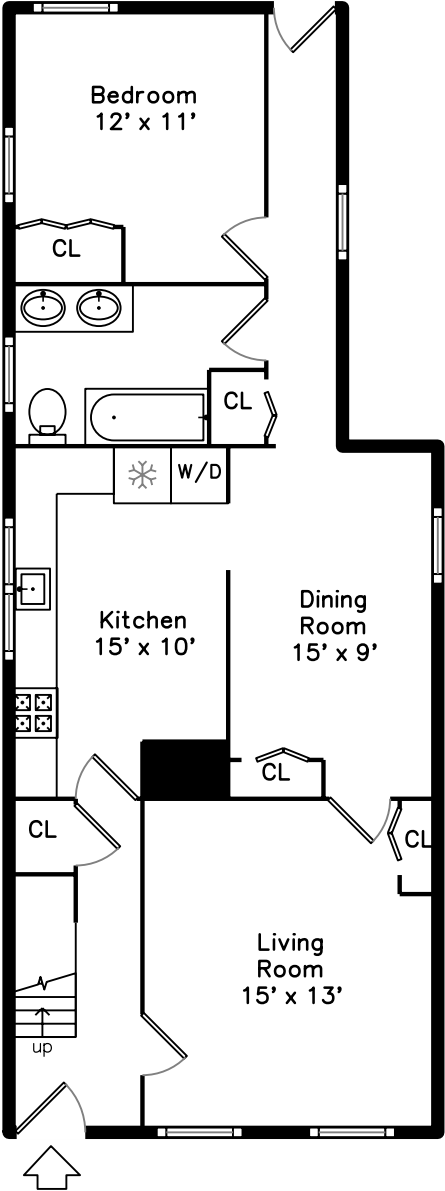

# Main

34R Clyde Street  
Somerville, MA 02145

PicturePlan by  vis-home

Measurements may not be 100% accurate.  
Floor plans are provided for convenience only.  
Room sizes are not used to calculate area.

# Main

Building

Building

Building

Building

Building

Building

Living Room

Living Room

Living Room

Dining Room

Dining Room

Kitchen

Kitchen

Kitchen

Bedroom

Bedroom

Bathroom

Bathroom

Living Room

Living Room

Living Room

Dining Room

Dining Room