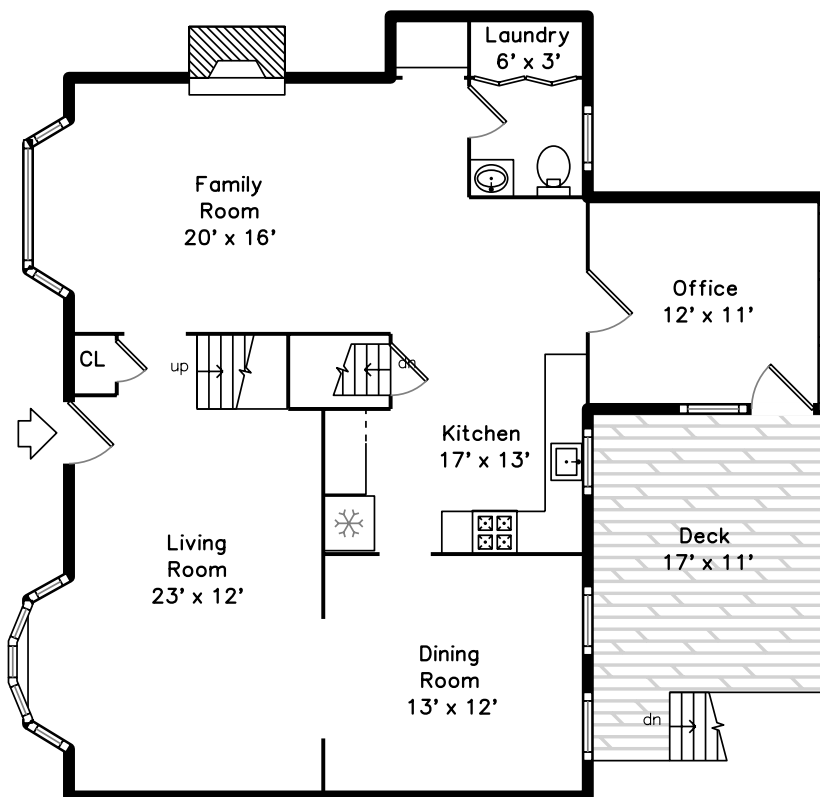

Upper

Main

29 Turner Street
Norfolk, MA 02056

PicturePlan by  vis-home

Measurements may not be 100% accurate.
Floor plans are provided for convenience only.
Room sizes are not used to calculate area.

Upper

Main

Outside

Outside

Back

Back

Living Room

Living Room

Living Room

Dining Room

Dining Room

Kitchen

Kitchen

Kitchen

Family Room

Family Room

Family Room

Family Room

Family Room

Office

Office

Powder Room

Deck

Primary Bedroom

Primary Bedroom