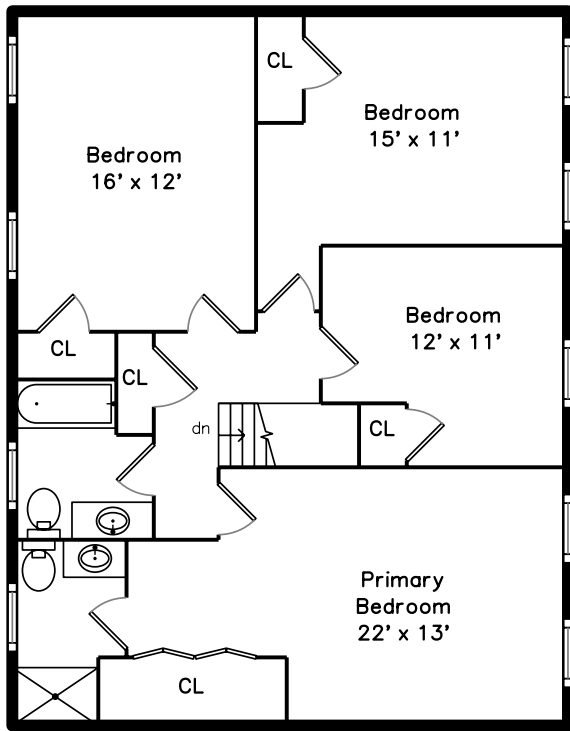

Upper

Main

29 Turner Street
Norfolk, MA 02056

PicturePlan by  vis-home

Measurements may not be 100% accurate.
Floor plans are provided for convenience only.
Room sizes are not used to calculate area.

Upper

Main

Outside

Outside

Back

Back

Living Room

Living Room

Living Room

Dining Room

Dining Room

Kitchen

Kitchen

Kitchen

Family Room

Family Room

Family Room

Family Room

Family Room

Office

Office

Powder Room

Deck

Primary Bedroom

Primary Bedroom