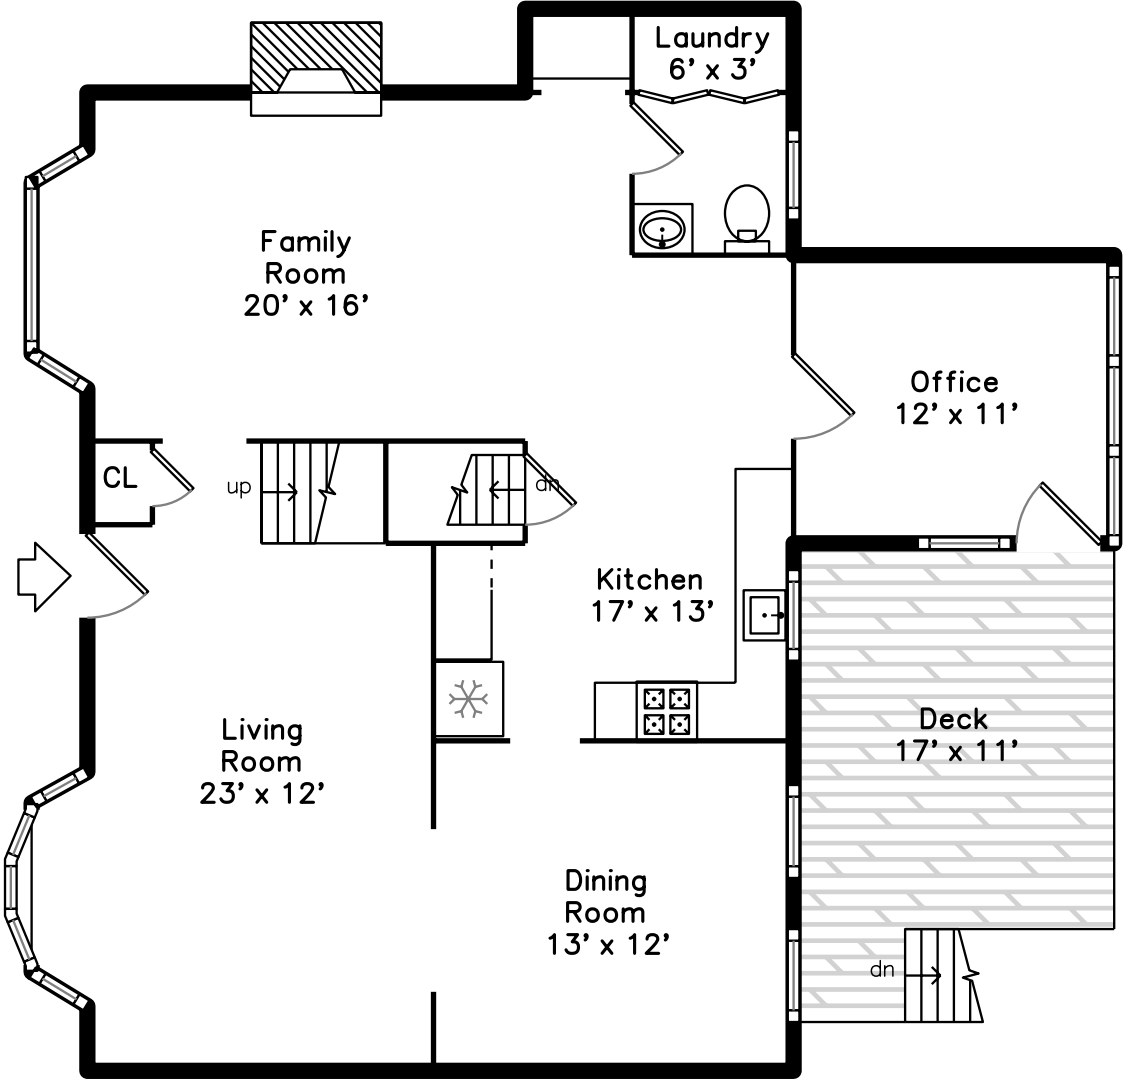

Upper

Main

29 Turner Street
Norfolk, MA 02056

PicturePlan by  vis-home

Measurements may not be 100% accurate.
Floor plans are provided for convenience only.
Room sizes are not used to calculate area.

Upper

Main

Outside

Outside

Back

Back

Living Room

Living Room

Living Room

Dining Room

Dining Room

Kitchen

Kitchen

Kitchen

Family Room

Family Room

Family Room

Family Room

Family Room

Office

Office

Powder Room

Deck

Primary Bedroom

Primary Bedroom