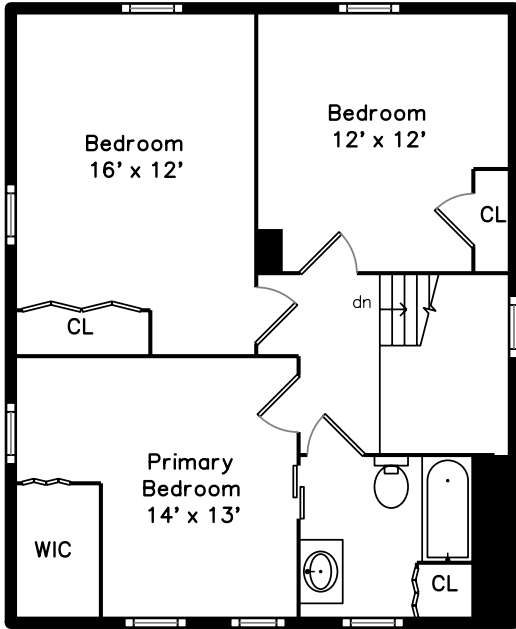

Upper

Main

54 Freedom Street Hopedale, MA 01747

PicturePlan by  vis-home
MORE THAN JUST A FLOORPLAN

Measurements may not be 100% accurate.
Floor plans are provided for convenience only.
Room sizes are not used to calculate area.

Living Room

Living Room

Living Room

Living Room

Dining Room

Dining Room

Dining Room

Dining Room

Bedroom

Primary Bedroom

Bedroom

Bedroom

Bedroom

Bedroom

Bedroom

Bedroom

Bedroom

Bedroom

Bedroom

Bedroom

Bathroom

Bathroom

Hall