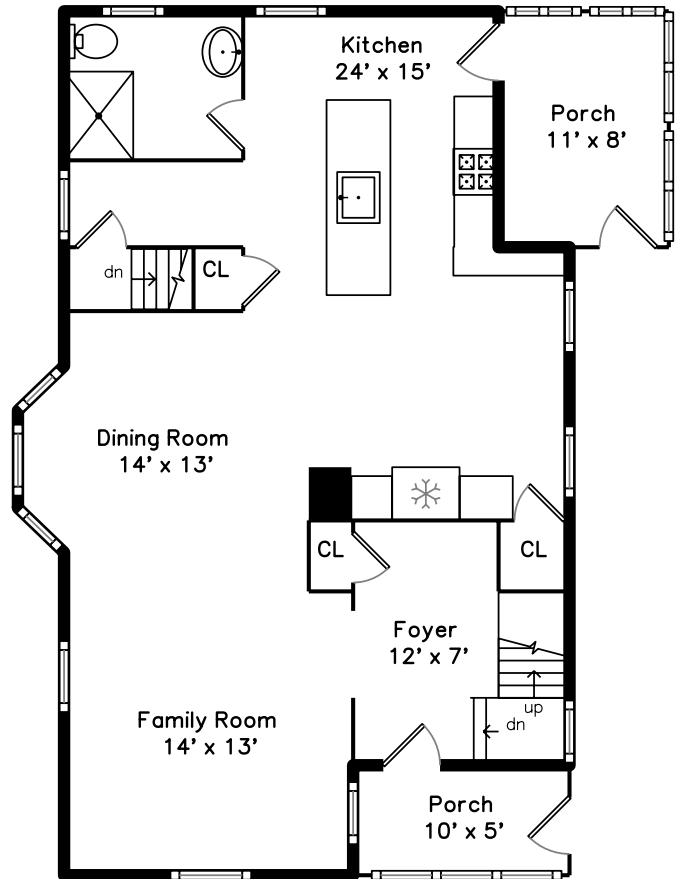

Upper

Main

54 Freedom Street Hopedale, MA 01747

PicturePlan by  vis-home
MORE THAN JUST A FLOORPLAN

Measurements may not be 100% accurate.
Floor plans are provided for convenience only.
Room sizes are not used to calculate area.

Outside

Outside

Outside

Foyer

Foyer

Porch

Living Room

Living Room

Living Room

Living Room

Living Room

Living Room

Dining Room

Dining Room

Dining Room

Dining Room

Bedroom

Bedroom

Bedroom

Bedroom

Bathroom

Bathroom

Hall