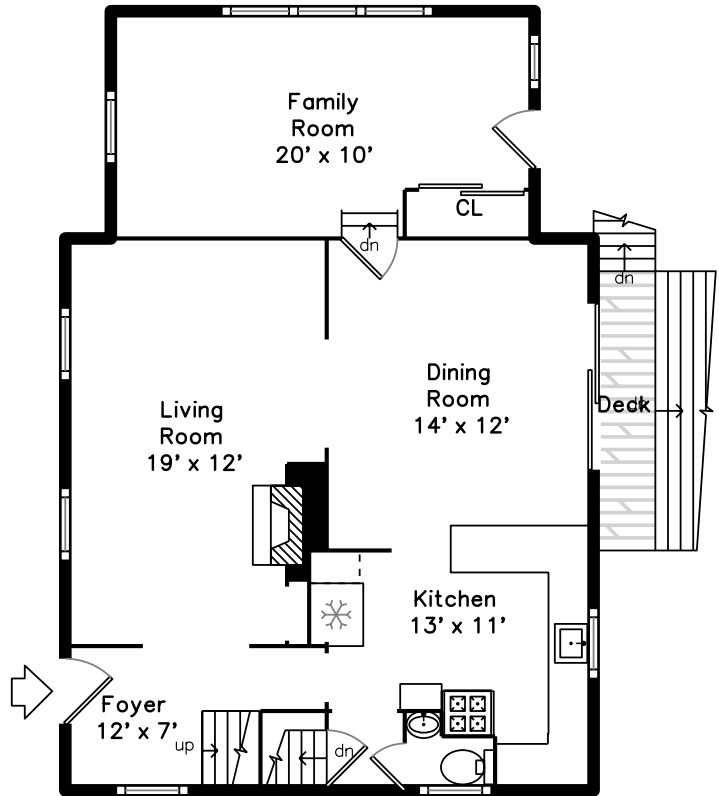

Upper

Main

Basement

126 Jackson Street
Newton, MA 02459

PicturePlan by  vis-home

Measurements may not be 100% accurate.
Floor plans are provided for convenience only.
Room sizes are not used to calculate area.

Upper

Main

Basement

Outside

Outside

Living Room

Living Room

Dining Room

Dining Room

Dining Room

Kitchen

Kitchen

Kitchen

Family Room

Family Room

Family Room

Family Room

Family Room

Outside

Outside

Outside

Outside