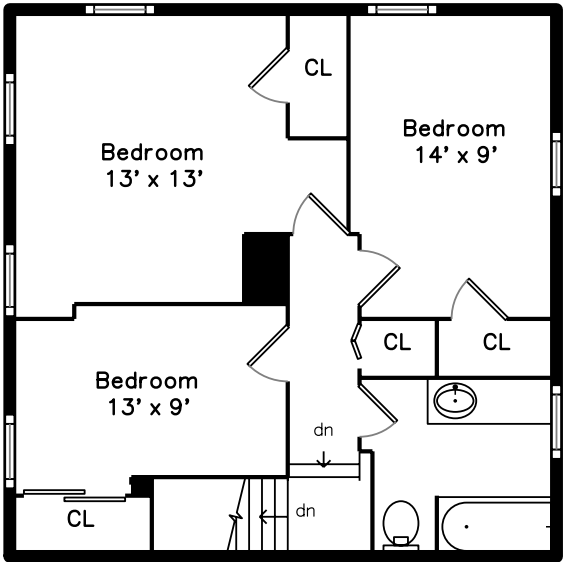

Upper

Main

Basement

126 Jackson Street
Newton, MA 02459

PicturePlan by  vis-home

Measurements may not be 100% accurate.
Floor plans are provided for convenience only.
Room sizes are not used to calculate area.

Upper

Main

Basement

Outside

Outside

Living Room

Living Room

Dining Room

Dining Room

Dining Room

Kitchen

Kitchen

Kitchen

Family Room

Family Room

Family Room

Family Room

Family Room

Outside

Outside

Outside

Outside