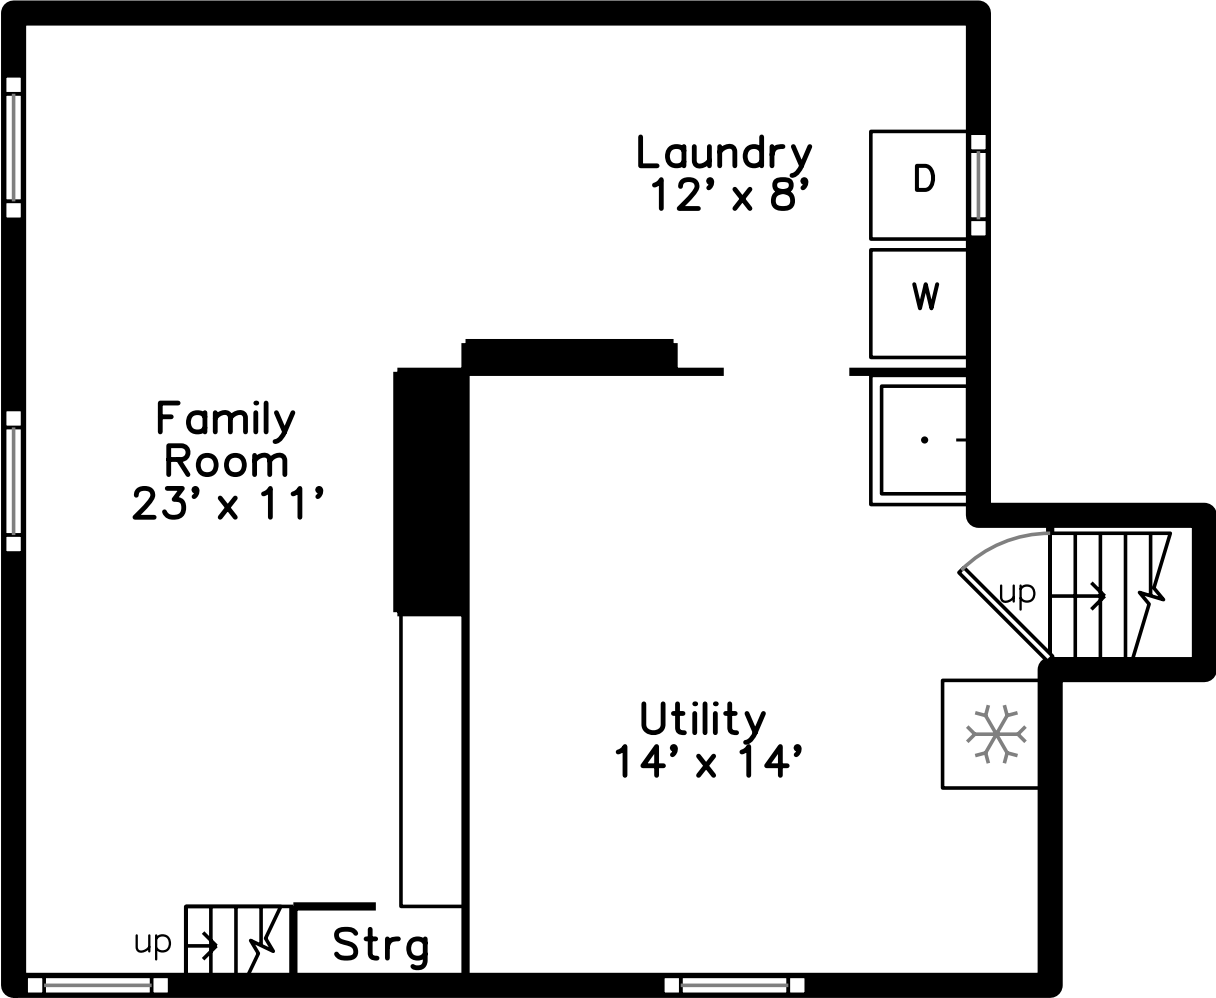

Upper

Main

Basement

126 Jackson Street
Newton, MA 02459

PicturePlan by  vis-home

Measurements may not be 100% accurate.
Floor plans are provided for convenience only.
Room sizes are not used to calculate area.

Upper

Main

Basement

Outside

Outside

Living Room

Living Room

Dining Room

Dining Room

Dining Room

Kitchen

Kitchen

Kitchen

Family Room

Family Room

Family Room

Family Room

Family Room

Outside

Outside

Outside

Outside