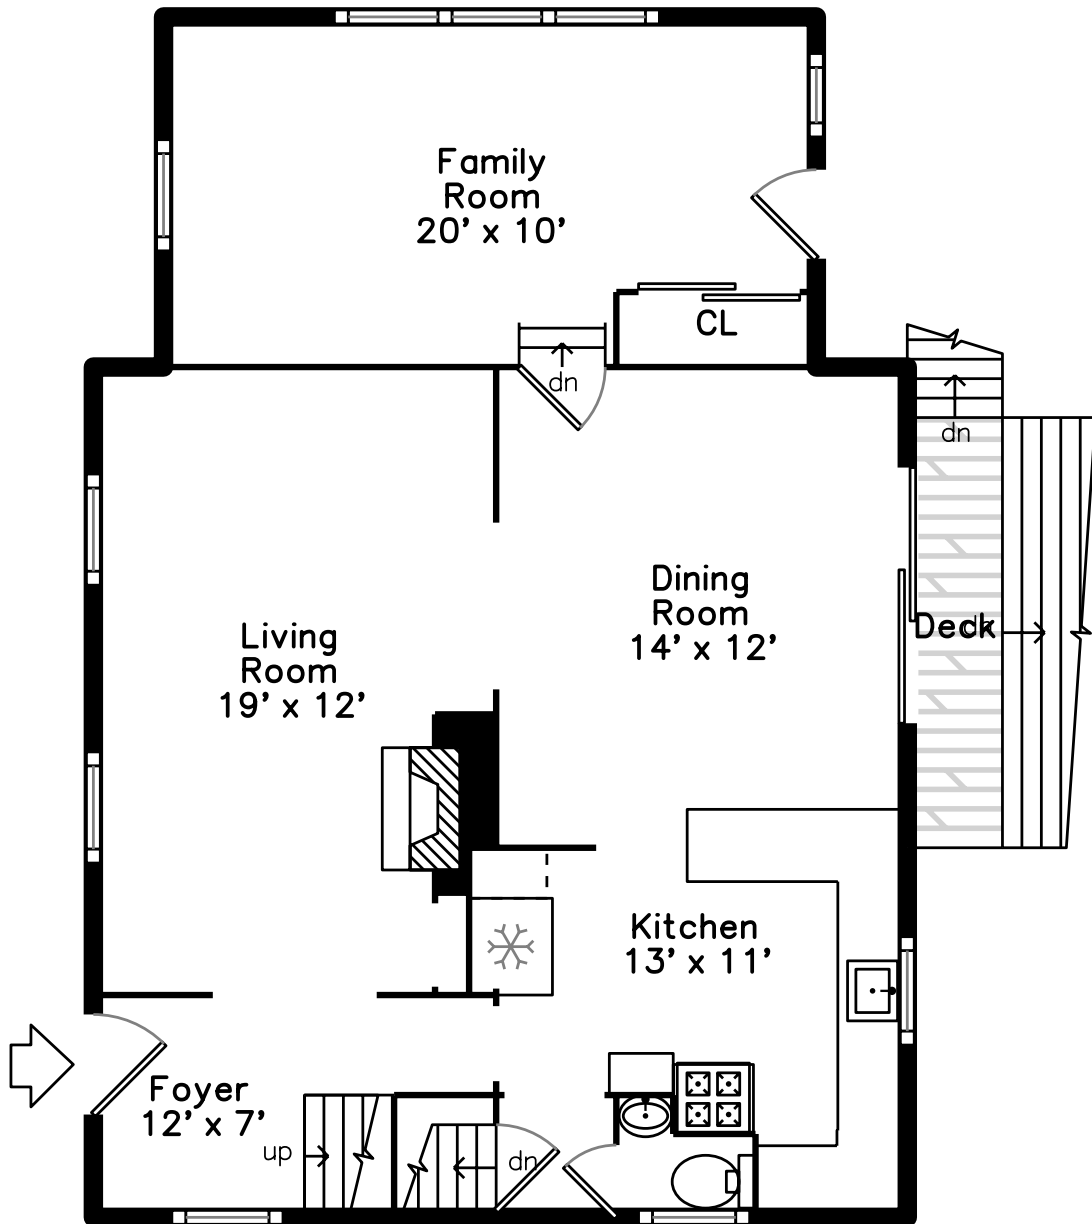

Upper

Main

Basement

126 Jackson Street
Newton, MA 02459

PicturePlan by  vis-home

Measurements may not be 100% accurate.
Floor plans are provided for convenience only.
Room sizes are not used to calculate area.

Upper

Main

Basement

Outside

Outside

Living Room

Living Room

Dining Room

Dining Room

Dining Room

Kitchen

Kitchen

Kitchen

Family Room

Family Room

Family Room

Family Room

Family Room

Outside

Outside

Outside

Outside