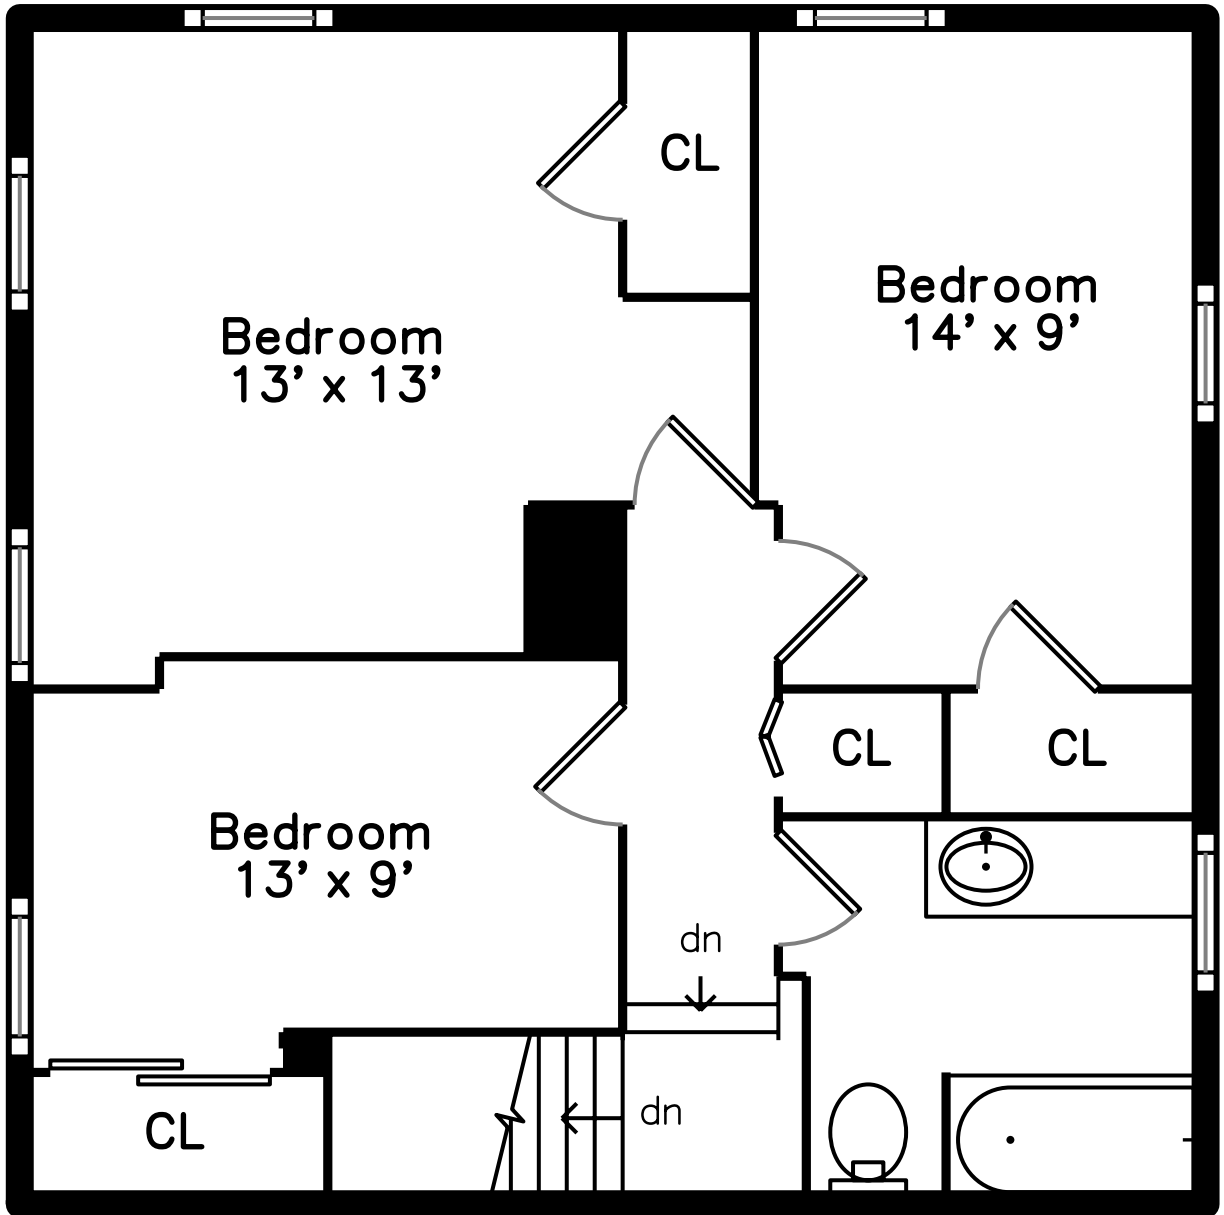

Upper

Main

Basement

126 Jackson Street
Newton, MA 02459

PicturePlan by  vis-home

Measurements may not be 100% accurate.
Floor plans are provided for convenience only.
Room sizes are not used to calculate area.

Upper

Main

Basement

Outside

Outside

Living Room

Living Room

Dining Room

Dining Room

Dining Room

Kitchen

Kitchen

Kitchen

Family Room

Family Room

Family Room

Family Room

Family Room

Outside

Outside

Outside

Outside