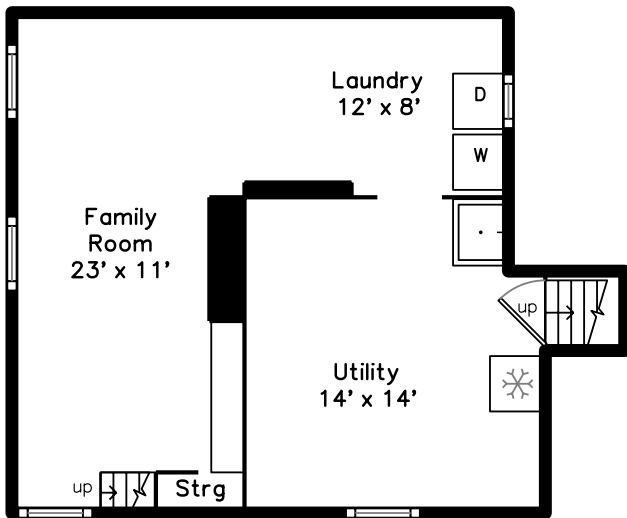

Upper

Main

Basement

126 Jackson Street
Newton, MA 02459

PicturePlan by  vis-home

Measurements may not be 100% accurate.
Floor plans are provided for convenience only.
Room sizes are not used to calculate area.

Upper

Main

Basement

Outside

Outside

Living Room

Living Room

Dining Room

Dining Room

Dining Room

Kitchen

Kitchen

Kitchen

Family Room

Family Room

Family Room

Family Room

Family Room

Outside

Outside

Outside

Outside