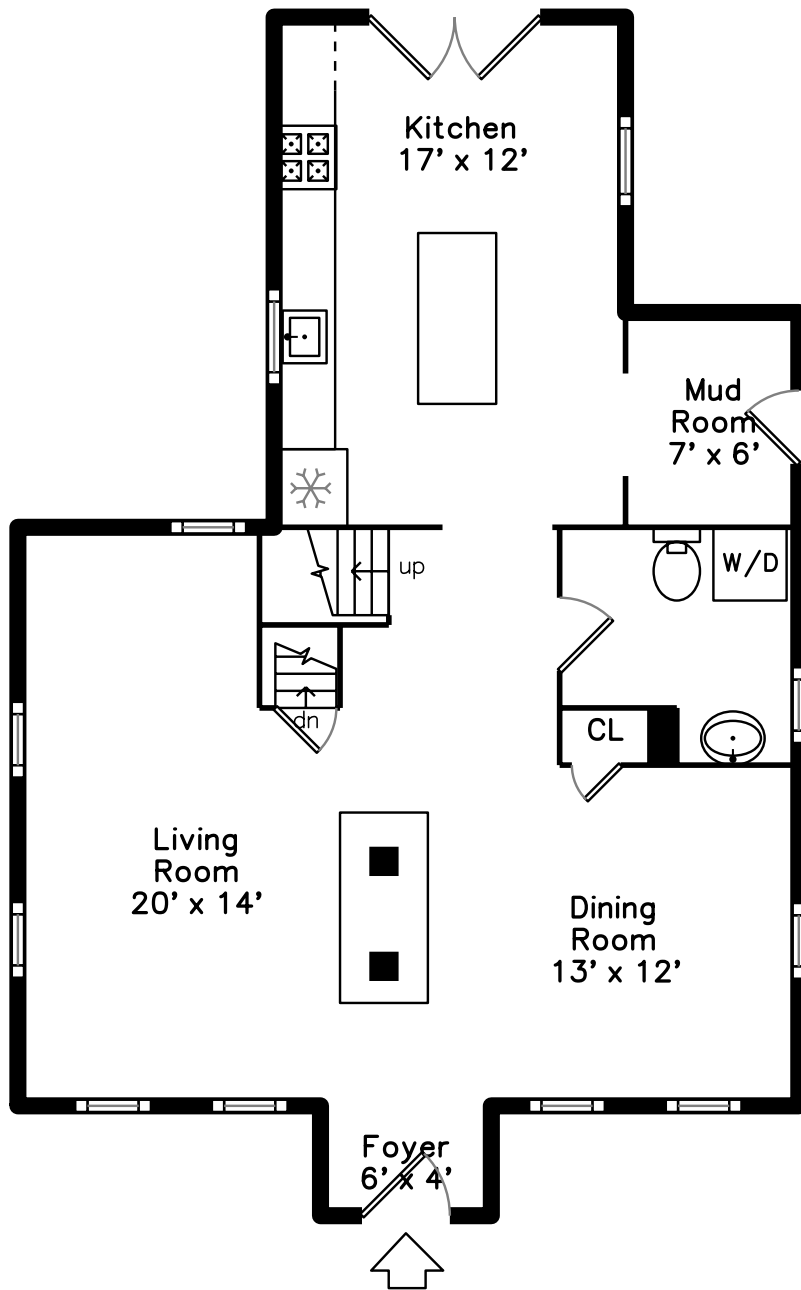

Upper

Main

901 Old Connecticut Path
Framingham, MA 01701

PicturePlan by  vis-home
MORE THAN JUST A FLOORPLAN

Measurements may not be 100% accurate.
Floor plans are provided for convenience only.
Room sizes are not used to calculate area.

Upper

Main

Outside

Outside

Outside

Back

Back

Back

Aerial

Aerial

Foyer

Living Room

Living Room

Living Room

Living Room

Living Room

Living Room

Living Room

Dining Room

Dining Room

Dining Room

Dining Room

Kitchen

Kitchen