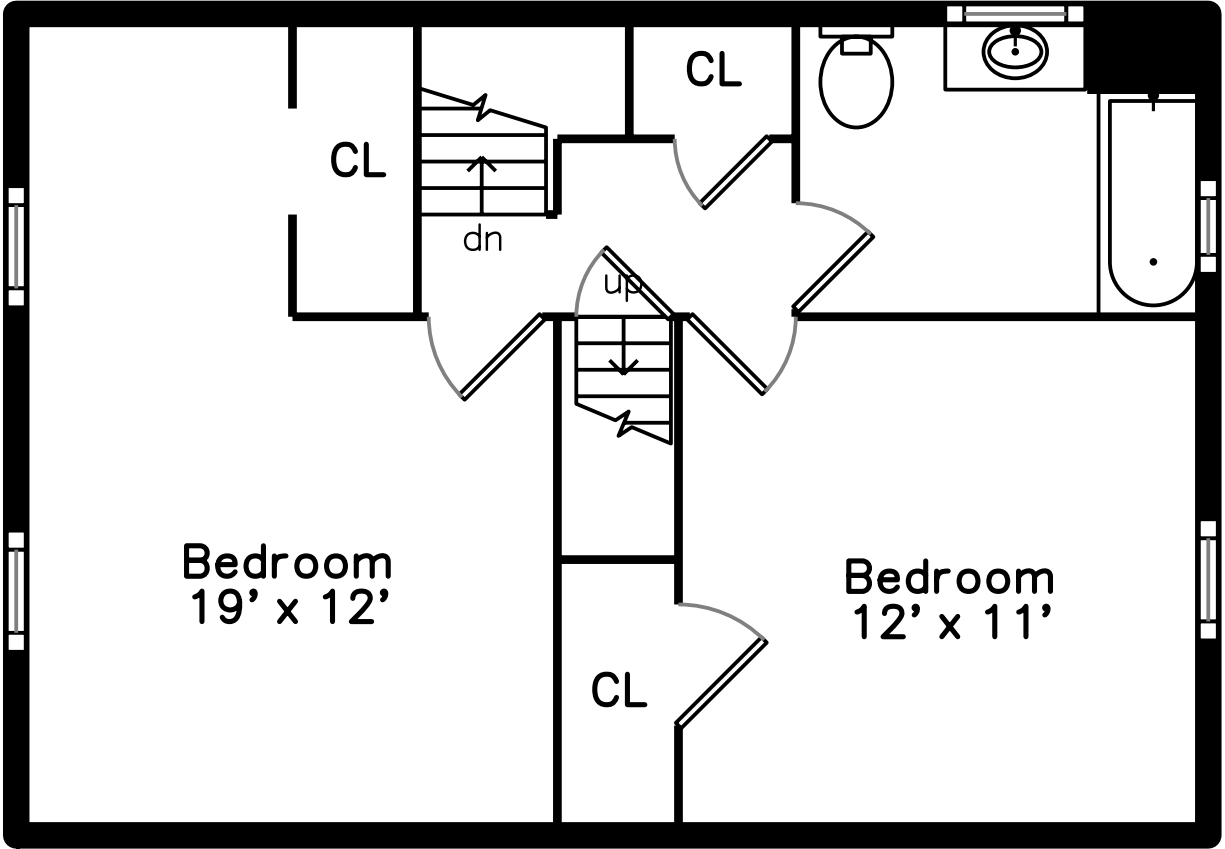

Upper

Main

901 Old Connecticut Path
Framingham, MA 01701

PicturePlan by  vis-home
MORE THAN JUST A FLOORPLAN

Measurements may not be 100% accurate.
Floor plans are provided for convenience only.
Room sizes are not used to calculate area.

Upper

Main

Outside

Outside

Outside

Back

Back

Back

Bathroom

Utility

Utility

Storage