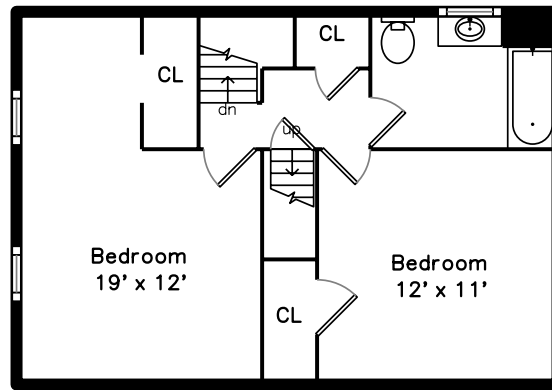

Upper

Main

901 Old Connecticut Path
Framingham, MA 01701

PicturePlan by  vis-home
MORE THAN JUST A FLOORPLAN

Measurements may not be 100% accurate.
Floor plans are provided for convenience only.
Room sizes are not used to calculate area.

Upper

Main

Outside

Outside

Outside

Back

Back

Back