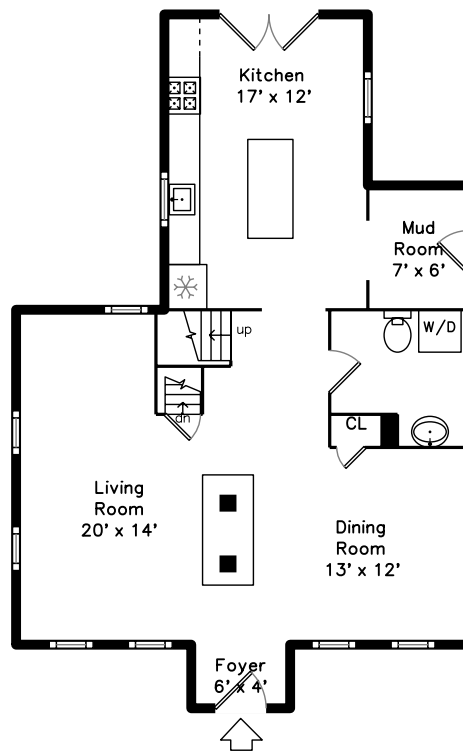

Upper

Main

901 Old Connecticut Path
Framingham, MA 01701

PicturePlan by  vis-home
MORE THAN JUST A FLOORPLAN

Measurements may not be 100% accurate.
Floor plans are provided for convenience only.
Room sizes are not used to calculate area.

Upper

Main

Outside

Outside

Outside

Back

Back

Back

Living Room

Living Room

Dining Room

Dining Room

Dining Room

Dining Room

Kitchen

Kitchen

Bathroom

Utility

Utility

Storage